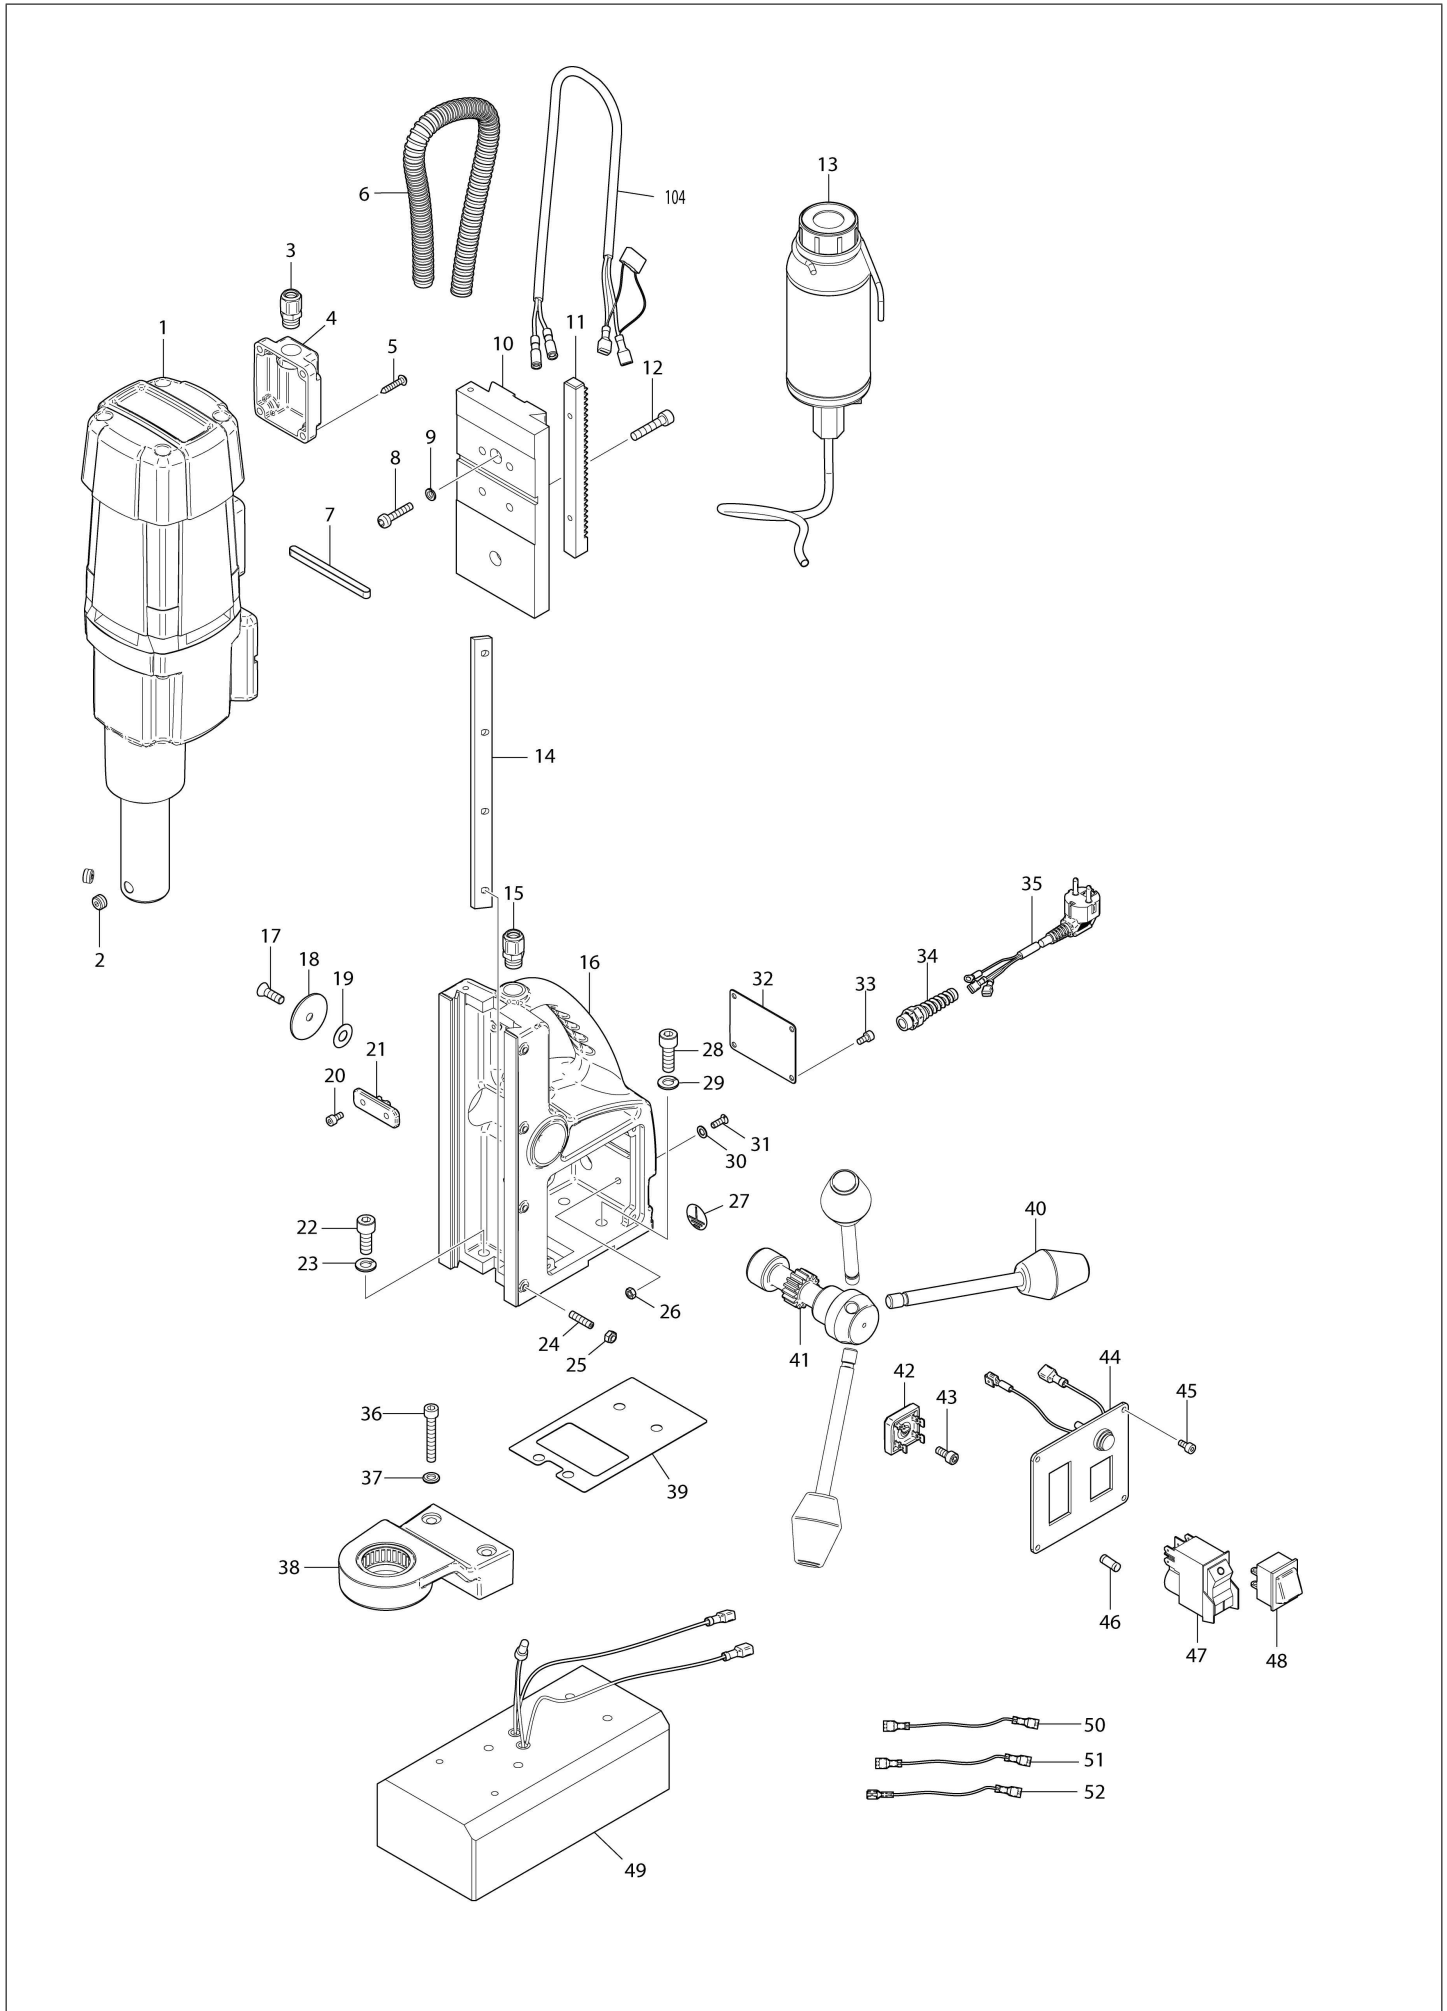

VN | VIETNAM

Sơ đồ / Danh sách bộ phận

HB501

MAGNETIC DRILL

(VN) HB501 / MAGNETIC DRILL

(VN) HB501 / MAGNETIC DRILL

HB501 / MAGNETIC DRILL

Mục	Phụ	Số bộ phận	Mô tả bộ phận	SLg	I/C	Số E/C	Số đóng	Ghi chú
001		ES00000049	DRILL UNIT	1				
	D10		INC. 53-65,67-86,89-103					
002		ES00000066	HEX SOCKET HEAD SET SCREW M8X8	2			Y09693	
002-1		ES00000121	HEX SOCKET HEAD SET SCREW M10X	2	X	Y09693		
003		ES00000050	CABLE GLAND PG9	1				
004		ES00000125	SIDE COVER	1				
005		ES00000126	TAPPING SCREW 4.8X19	4				
006		ES00000062	CORRUGATED TUBE 10X300	1				
007		ES00000039	KEY 6-6-80	1				
008		ES00000060	HEX SOCKET HEAD BOLT M5X25	2				
009		ES00000061	TOOTHED WASHER 5	2				
010		ES00000040	GUIDE PLATE	1				
011		ES00000059	RACK	1				
012		ES00000041	HEX SOCKET HEAD BOLT M6X30	4				
013		ES00000051	COOLANT BOTTLE ASSY	1				
014		ES00000057	GUIDE GIB PLATE BRASS	1				
015		ES00000050	CABLE GLAND PG9	1				
016		ES00000042	MAIN BODY ASSY	1				
017		ES00000052	COUNTERSUNK SCREW M6X16	1				
018		ES00000053	RETAINER PLATE 36	1				
019		ES00000054	THIN FLAT WASHER 9	1				
020		ES00000038	HEX SOCKET HEAD SCREW M4X8	2				
021		ES00000055	CORD CLAMP	1				
022		ES00000044	HEX SOCKET HEAD SCREW M8X20	2				
023		ES00000043	TOOTHED WASHER 8	2				
024		ES00000046	HEX SOCKET SET SCREW M5X20	4				
025		ES00000047	HEX NUT M5	4				
026		ES00000068	HEX NUT M4	1				
027		ES00000072	EARTH MARK LABEL	1				
028		ES00000045	HEX SOCKET HEAD SCREW M8X25	2				
029		ES00000043	TOOTHED WASHER 8	2				
030		ES00000006	TOOTHED WASHER 4	1				
031		ES00000067	COUNTERSUNK HEAD SCREW M4X20	1				
032		ES00000056	NAME PLATE	1				
033		ES00000038	HEX SOCKET HEAD SCREW M4X8	4				
034		ES00000058	SPIRAL CABLE GLAND	1				
035		ES00000033	POWER CABLE H05VV-F 3X1X3.1EU	1				
036		ES00000123	HEX SOCKET HEAD SCREW M6X40	2				
037		ES00000124	FLAT WASHER 6	2				
038		ES00000122	NBR BRACKET ASSY	1				
039		ES00000065	GASKET	1				
040		ES00000032	HANDLE LEVER	3				
041		ES00000048	PINION GEAR SHAFT FOR LIFTING	1				
042		ES00000063	BRIDGE RECTIFIER	1				
043		ES00000064	HEX SOCKET HEAD BOLT M5X12	1				
044		ES00000034	SWITCH PLATE WITH FUSE HOLDER	1				
045		ES00000038	HEX SOCKET HEAD SCREW M4X8	4				
046		ES00000035	FUSE CERAMIC 2A 250VAC 5X20MM	1				
047		ES00000037	SWITCH FOR DRILL	1				
048		ES00000036	SWITCH FOR MAGNET	1				
049		ES00000031	ELECTROMAGNETIC BASE ASSY	1				
050		ES00000069	LEAD WIRE ASSY BLACK	1				
051		ES00000070	LEAD WIRE ASSY RED	1				
052		ES00000071	LEAD WIRE ASSY YELLOW	1				
053		ES00000029	RETAINING RING R-19	1				
054		ES00000112	ALUMINUM WASHER	1				
055		ES00000111	RUBBER WASHER	1				
056		ES00000110	PISTON	1				
057		ES00000109	COMPRESSION SPRING	1				
058		ES00000104	SLEEVE	1				
059		ES00000103	KEY 5-5-12	1				
060		ES00000107	BALL BEARING 6904RS	1				
061		ES00000100	OIL SEAL 20X30X7	1				
062		ES00000106	TAPPING SCREW 4.8X55	4				
063		ES00000030	1/8 PUSH JOINT	1				