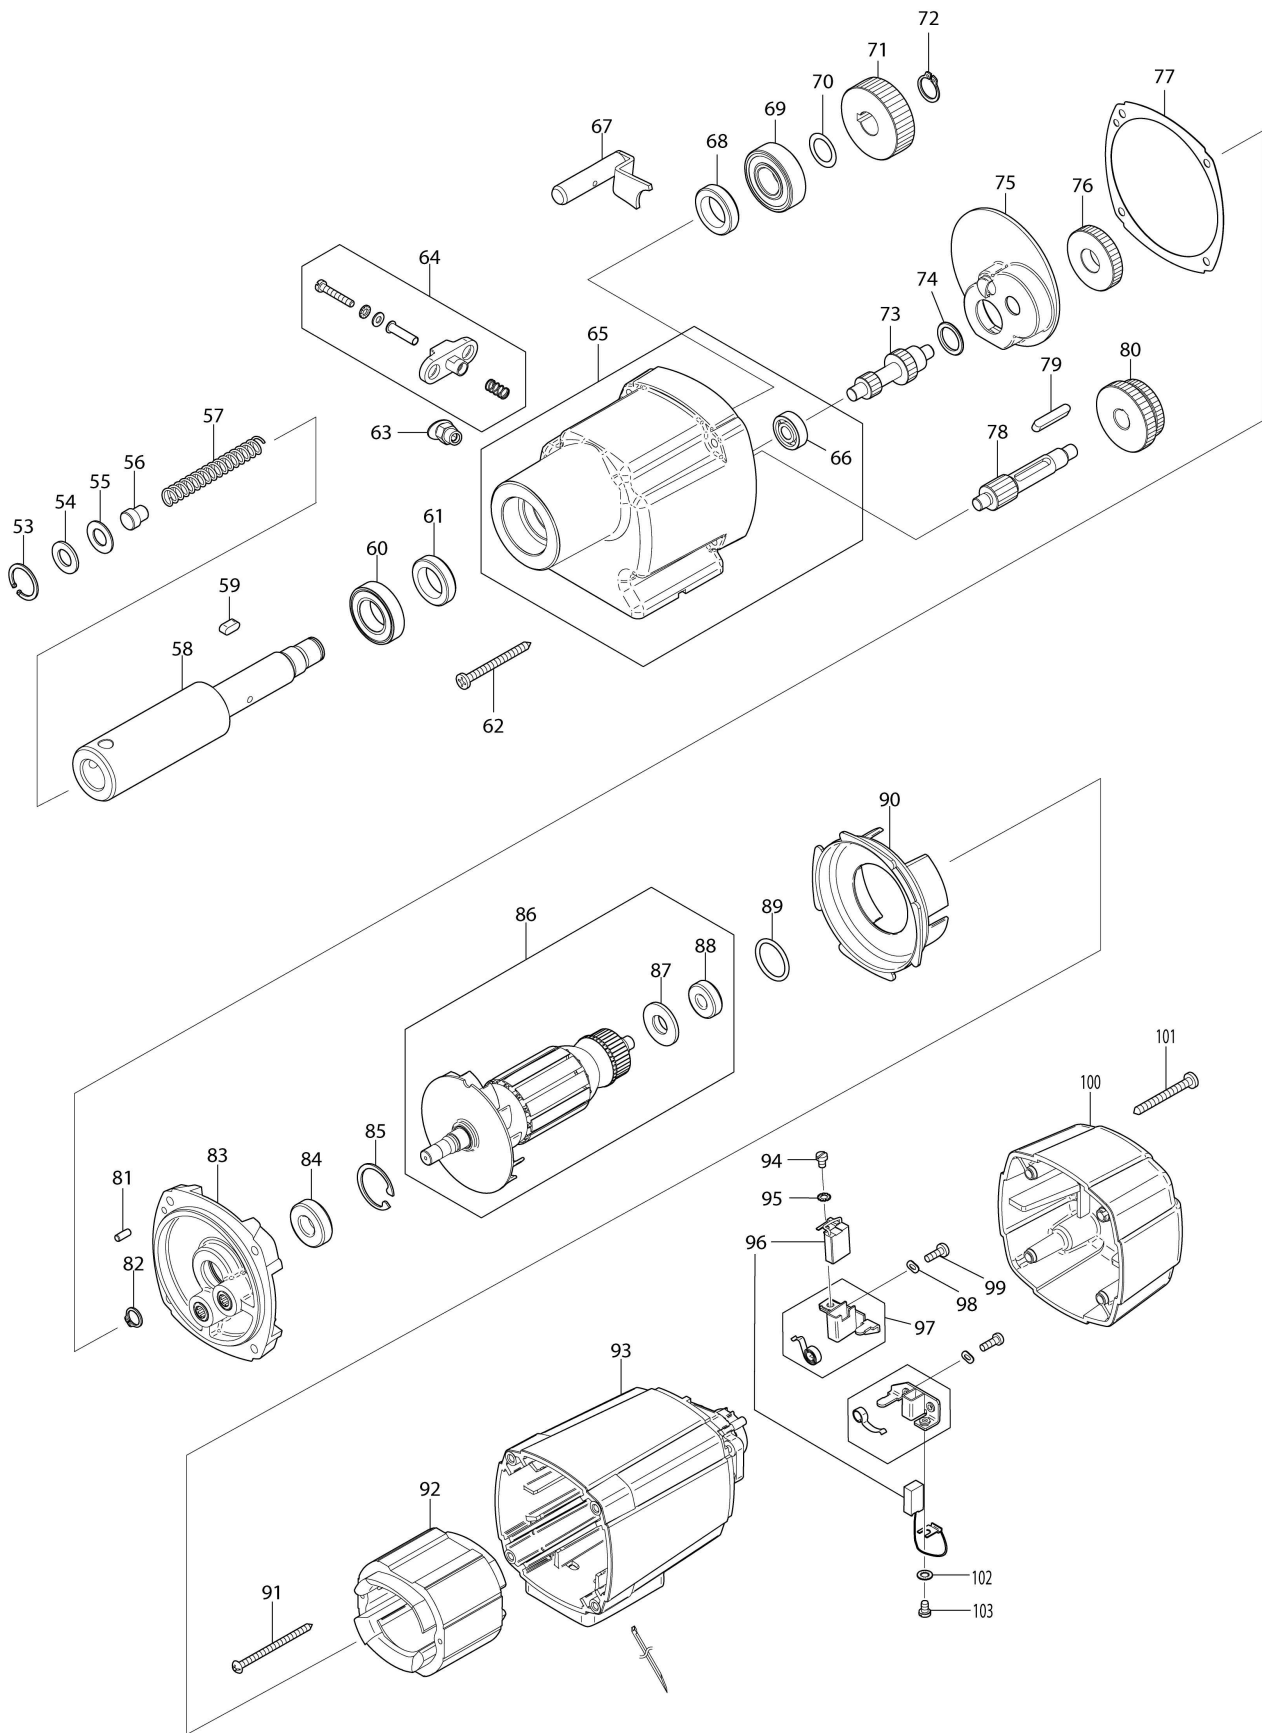

VN | VIETNAM

Sơ đồ / Danh sách bộ phận

HB501

MAGNETIC DRILL

(VN) HB501 / MAGNETIC DRILL

(VN) HB501 / MAGNETIC DRILL

HB501 / MAGNETIC DRILL

Mục	Phụ	Số bộ phận	Mô tả bộ phận	SLg	I/C	Số E/C	Số đóng	Ghi chú
001		ES00000049	DRILL UNIT	1				
	D10		INC. 53-65,67-86,89-103					
002		ES00000066	HEX SOCKET HEAD SET SCREW M8X8	2			Y09693	
002-1		ES00000121	HEX SOCKET HEAD SET SCREW M10X	2	X	Y09693		
003		ES00000050	CABLE GLAND PG9	1				
004		ES00000125	SIDE COVER	1				
005		ES00000126	TAPPING SCREW 4.8X19	4				
006		ES00000062	CORRUGATED TUBE 10X300	1				
007		ES00000039	KEY 6-6-80	1				
008		ES00000060	HEX SOCKET HEAD BOLT M5X25	2				
009		ES00000061	TOOTHED WASHER 5	2				
010		ES00000040	GUIDE PLATE	1				
011		ES00000059	RACK	1				
012		ES00000041	HEX SOCKET HEAD BOLT M6X30	4				
013		ES00000051	COOLANT BOTTLE ASSY	1				
014		ES00000057	GUIDE GIB PLATE BRASS	1				
015		ES00000050	CABLE GLAND PG9	1				
016		ES00000042	MAIN BODY ASSY	1				
017		ES00000052	COUNTERSUNK SCREW M6X16	1				
018		ES00000053	RETAINER PLATE 36	1				
019		ES00000054	THIN FLAT WASHER 9	1				
020		ES00000038	HEX SOCKET HEAD SCREW M4X8	2				
021		ES00000055	CORD CLAMP	1				
022		ES00000044	HEX SOCKET HEAD SCREW M8X20	2				
023		ES00000043	TOOTHED WASHER 8	2				
024		ES00000046	HEX SOCKET SET SCREW M5X20	4				
025		ES00000047	HEX NUT M5	4				
026		ES00000068	HEX NUT M4	1				
027		ES00000072	EARTH MARK LABEL	1				
028		ES00000045	HEX SOCKET HEAD SCREW M8X25	2				
029		ES00000043	TOOTHED WASHER 8	2				
030		ES00000006	TOOTHED WASHER 4	1				
031		ES00000067	COUNTERSUNK HEAD SCREW M4X20	1				
032		ES00000056	NAME PLATE	1				
033		ES00000038	HEX SOCKET HEAD SCREW M4X8	4				
034		ES00000058	SPIRAL CABLE GLAND	1				
035		ES00000033	POWER CABLE H05VV-F 3X1X3.1EU	1				
036		ES00000123	HEX SOCKET HEAD SCREW M6X40	2				
037		ES00000124	FLAT WASHER 6	2				
038		ES00000122	NBR BRACKET ASSY	1				
039		ES00000065	GASKET	1				
040		ES00000032	HANDLE LEVER	3				
041		ES00000048	PINION GEAR SHAFT FOR LIFTING	1				
042		ES00000063	BRIDGE RECTIFIER	1				
043		ES00000064	HEX SOCKET HEAD BOLT M5X12	1				
044		ES00000034	SWITCH PLATE WITH FUSE HOLDER	1				
045		ES00000038	HEX SOCKET HEAD SCREW M4X8	4				
046		ES00000035	FUSE CERAMIC 2A 250VAC 5X20MM	1				
047		ES00000037	SWITCH FOR DRILL	1				
048		ES00000036	SWITCH FOR MAGNET	1				
049		ES00000031	ELECTROMAGNETIC BASE ASSY	1				
050		ES00000069	LEAD WIRE ASSY BLACK	1				
051		ES00000070	LEAD WIRE ASSY RED	1				
052		ES00000071	LEAD WIRE ASSY YELLOW	1				
053		ES00000029	RETAINING RING R-19	1				
054		ES00000112	ALUMINUM WASHER	1				
055		ES00000111	RUBBER WASHER	1				
056		ES00000110	PISTON	1				
057		ES00000109	COMPRESSION SPRING	1				
058		ES00000104	SLEEVE	1				
059		ES00000103	KEY 5-5-12	1				
060		ES00000107	BALL BEARING 6904RS	1				
061		ES00000100	OIL SEAL 20X30X7	1				
062		ES00000106	TAPPING SCREW 4.8X55	4				
063		ES00000030	1/8 PUSH JOINT	1				