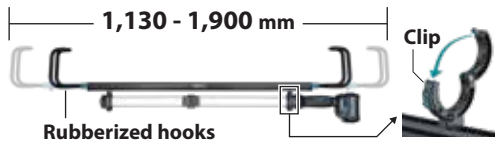

Telescopic hook

- Clip on each end of Telescopic hook holds the LED light bar section securely.
- Telescopic hook allows user to attach the appliance to the hood, back door and more of vehicles, making it ideal for use as a worklight in automotive workshops.

Illuminating angle adjustment with Telescopic hook attached

Top hook

This durable metal hook allows for use as a hanging worklight.

Hand strap

Supplied hand strap allows for use as a hanging worklight.

3 Strap holes

Main power / Brightness switch

High → Med → Low → OFF