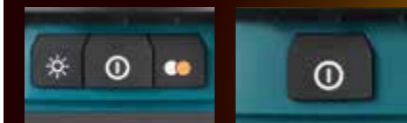

Lantern with 3 light tone settings

MR010G / DMR057 only

Warm white

You will feel relaxed.
(about 2,500K)

Neutral white

(about 3,500K)

Daylight white

You can easily read what is written / printed.
(about 5,000K)

Switch

MR010G / DMR057

DMR055

- Brightness setting button (2 stages) (MR010G / DMR057 only)
- Lantern light tone setting button (3 tones) (MR010G / DMR057 only)
- On/off and Mode select button

Foldable hanging hook