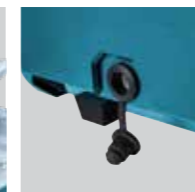

-18°C ~ 60°C
[0°F ~ 140°F]

More detailed inside temperature settings

Cool storage seven inside temperature settings -18°C~-10°C [0°F~50°F]	Hot storage seven inside temperature settings 30°C~60°C [85°F~140°F]

-18°C Cold
[0°F]

-10°C Cold
[15°F]

5°C Cool
[40°F]

30°C Warm
[85°F]

Freeze the ice pack   Cool the drink   Warm the caulk tube

Caulk tubes to be warmed must be brand new and unopened. Also caulk tubes must be stored in the box within the storage temperature range recommended by the manufacturer of caulk tubes.*

*Do not store opened caulk tubes with foods because they produce volatile gas.

Compatible with 4 power sources

1. 40Vmax XGT battery (two in parallel or one*)	2. 18V LXT battery (two in parallel or one*)
3. AC (through AC adapter)	4. 12V/24V DC (cigar socket)

*Also can be powered by the combination of one XGT battery and one LXT battery. (CW002G/CW001G only)

CW002G

The large capacity of 50L, which can be used by multiple persons, enables to keep a lot of items cold or hot.

50L
(13.2gal)

About 15 x 2L PET bottles can be stored vertically.

Work amount on full battery charge
with two BL4040 batteries

-18°C [0°F] about 8 h	5°C [40°F] about 19.5 h	60°C [140°F] about 4.5 h

1/4 LXT battery port
2/3 XGT battery port

Carry handle on both sides
Compact yet highly rigid due to retractable aluminum design.

Inner tray

Enables to make the most of the inside top space of the box to store small items.

Top cover with damper function

Softly closes to minimize the chance of injury even if you release your hand.

Drain cock

When cleaning the storage box, open the cap to drain water from the box.

Drag handle that can be locked at 90°

For easier transportation on casters.

The same features and benefits as those of CW001G/CW003G

IPX4-rated water resistance

USB output port

Bottle opener