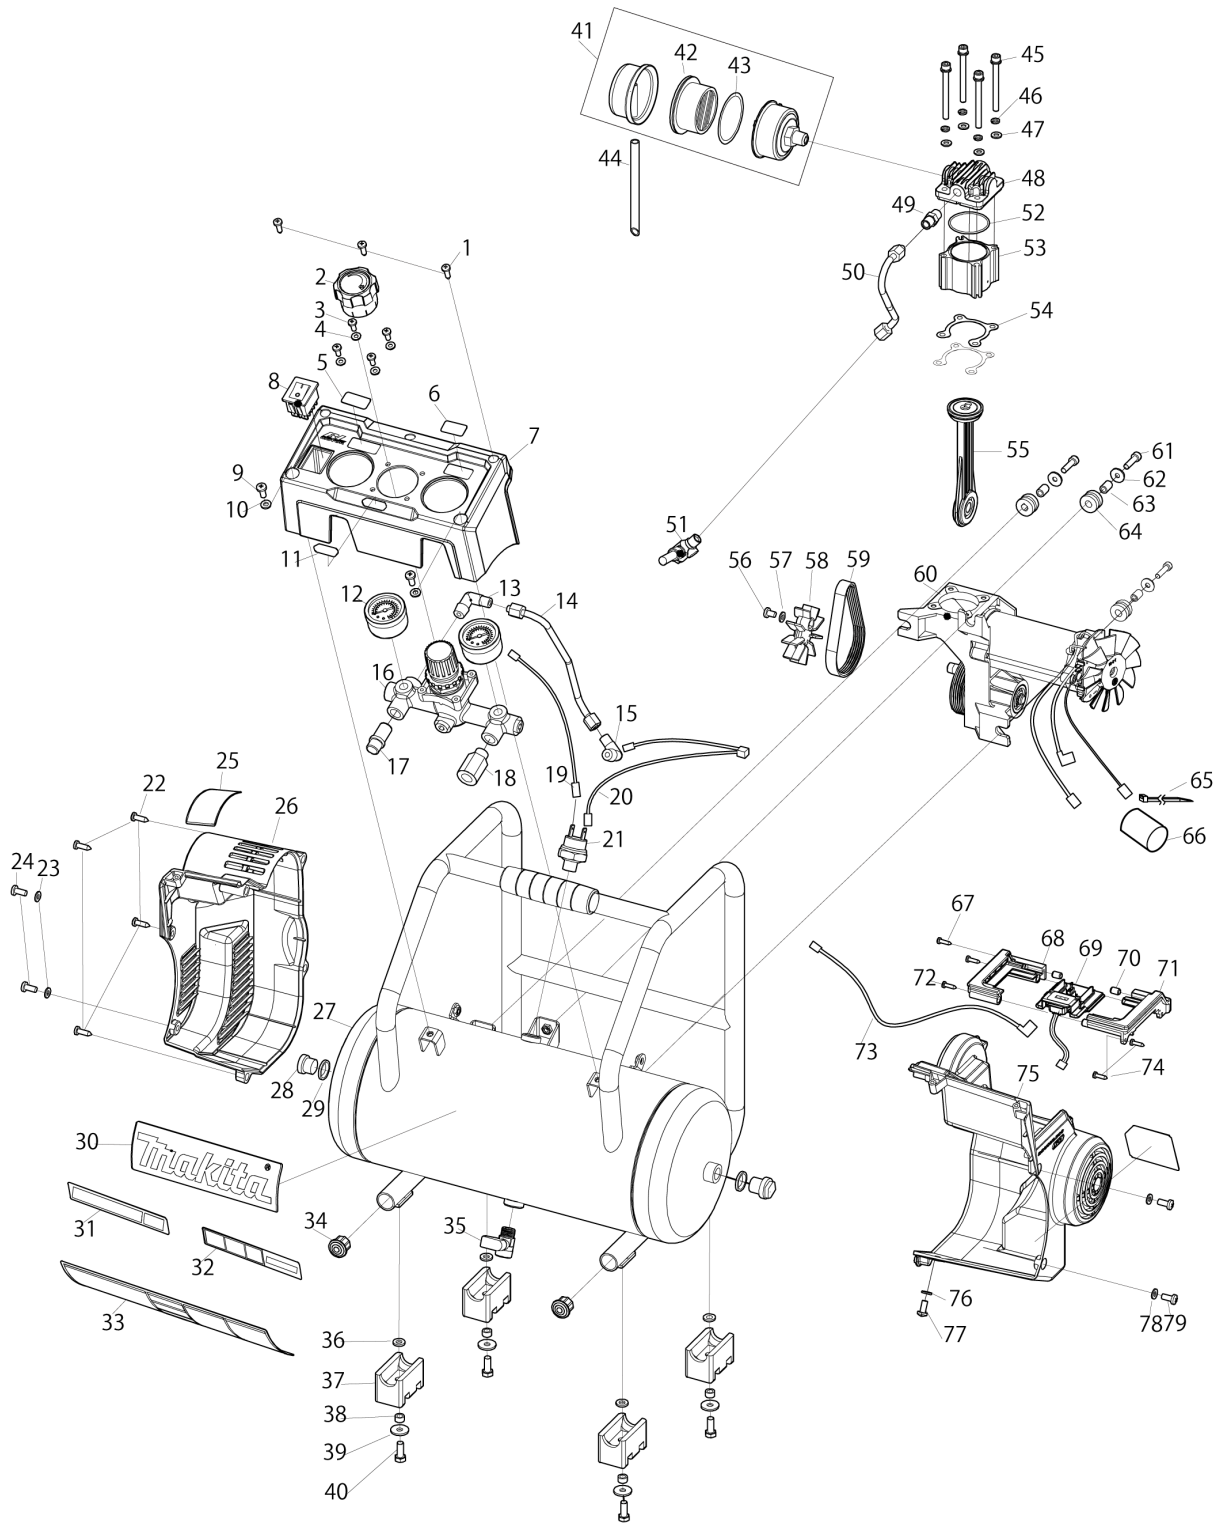

VN	VIETNAM
----	---------

Diagram / Parts List

AC001G

CORDLESS AIR COMPRESSOR

(VN) AC001G / CORDLESS AIR COMPRESSOR

AC001G / CORDLESS AIR COMPRESSOR

Item	Sub	Parts No.	Parts Description	Qty	I/C	E/C No.	Close No.	Remark
001		HY00001197	TAPPING SCREW ST4.2X16	3				
002		HY00000996	REGULATOR KNOB	1				
003		HY00001193	BIND HEAD SCREW M4X12	4				
004		HY00001201	FLAT WASHER 4	4				
005		HY00001140	TANK LABEL	1			Y09089	
005-1		HY00001141	TANK LABEL	1	X	Y09089		
006		HY00001142	TOOL LABEL	1			Y09089	
006-1		HY00001143	TOOL LABEL	1	X	Y09089		
007		HY00001144	COVER F	1				
008		HY00001145	SWITCH	1				
009		HY00001194	BIND HEAD SCREW M5X12	2				
010		HY00001200	FLAT WASHER 5	2				
011		HY00001146	XGT LOGO LABEL	1				
012		HY00000344	PRESSURE GAUGE L	2				
013		HY00001139	ELBOW 6-R1/4	1				
014		HY00001147	PIPE 6 SET (OUT)	1				
015		HY00001139	ELBOW 6-R1/4	1				
016		HY00001202	REGULATOR R1/4 NPT1/4 COMPLETE	1			Y09089	
016-1		HY00001149	REGULATOR R1/4 COMPLETE	1	X	Y09089		
017		HY00000999	SAFETY VALVE COMPLETE NPT1/4	1			Y09089	
017-1		HY00001150	SAFETY VALVE COMPLETE R1/4(P1	1	X	Y09089		
018		HY00000338	QUICK COUPLER L R1/4	1				
019		HY00001152	LEAD UNIT YELLOW	1				
020		HY00001153	LEAD UNIT BLACK & WHITE	1				
021		HY00001154	PRESSURE SWITCH	1				
022		HY00001197	TAPPING SCREW ST4.2X16	4				
023		HY00001200	FLAT WASHER 5	2				
024		HY00001194	BIND HEAD SCREW M5X12	2				
025		HY00001155	CAUTION LABEL	1			Y09089	
025-1		HY00001156	CAUTION LABEL	1	X	Y09089		
026		HY00001157	COVER L	1				
027		HY00001158	TANK ASSEMBLY	1			Y09089	
027-1		HY00001159	TANK ASSEMBLY	1	X	Y09089		
028		HY00000307	HEX FLANGE BOLT 13/16	2		Y09089		
029		HY00000308	RUBBER SEAL 20	2		Y09089		
030		HY00001160	MAKITA LOGO LABEL	1				
031		HY00001186	INDICATION LABEL(QUIET)	1			Y09089	
032		HY00001187	INDICATION LABEL(MODEL NO.)	1			Y09089	
033		HY00001188	CAUTION LABEL	1			Y09089	
033-1		HY00001206	CAUTION LABEL	1	X	Y09089		
034		HY00001161	CAP 19	2				
035		HY00001000	DRAIN VALVE	1			Y09089	
035-1		HY00000312	DRAIN VALVE	1	X	Y09089		
036		HY00001093	FLAT WASHER 6	4				
037		HY00001162	RUBBER FOOT	4				
038		HY00001003	SLEEVE 6	4				
039		HY00001004	FLAT WASHER 6L	4				
040		HY00001005	HEX.BOLT M6X16	4				
041		HY00001163	AIR FILTER ASSEMBLY	1				
	D10		INC. 42,43					
042		HY00000970	AIR FILTER ELEMENT	1				
043		HY00001164	O-RING 50	1				
044		HY00001165	MUFFLER TUBE 8	1				
045		HY00001192	HEX SOCKET HEAD BOLT M5X60	4				
046		HY00001198	SPRING WASHER 5	4				
047		HY00001200	FLAT WASHER 5	4				
048		HY00001167	CYLINDER HEAD ASSEMBLY	1				
049		HY00001168	HARF UNION 6-R1/8	1				
050		HY00001169	PIPE 6 SET (IN)	1				
051		HY00001170	CHECK VALVE ASSY	1				
052		HY00001171	O-RING 37	1				
053		HY00001172	CYLINDER 36	1				
054		HY00001173	CYLINDER SIM	1				
055		HY00001174	PISTON ASSEMBLY	1				
056		HY00001195	BIND HEAD SCREW M5X8	1				