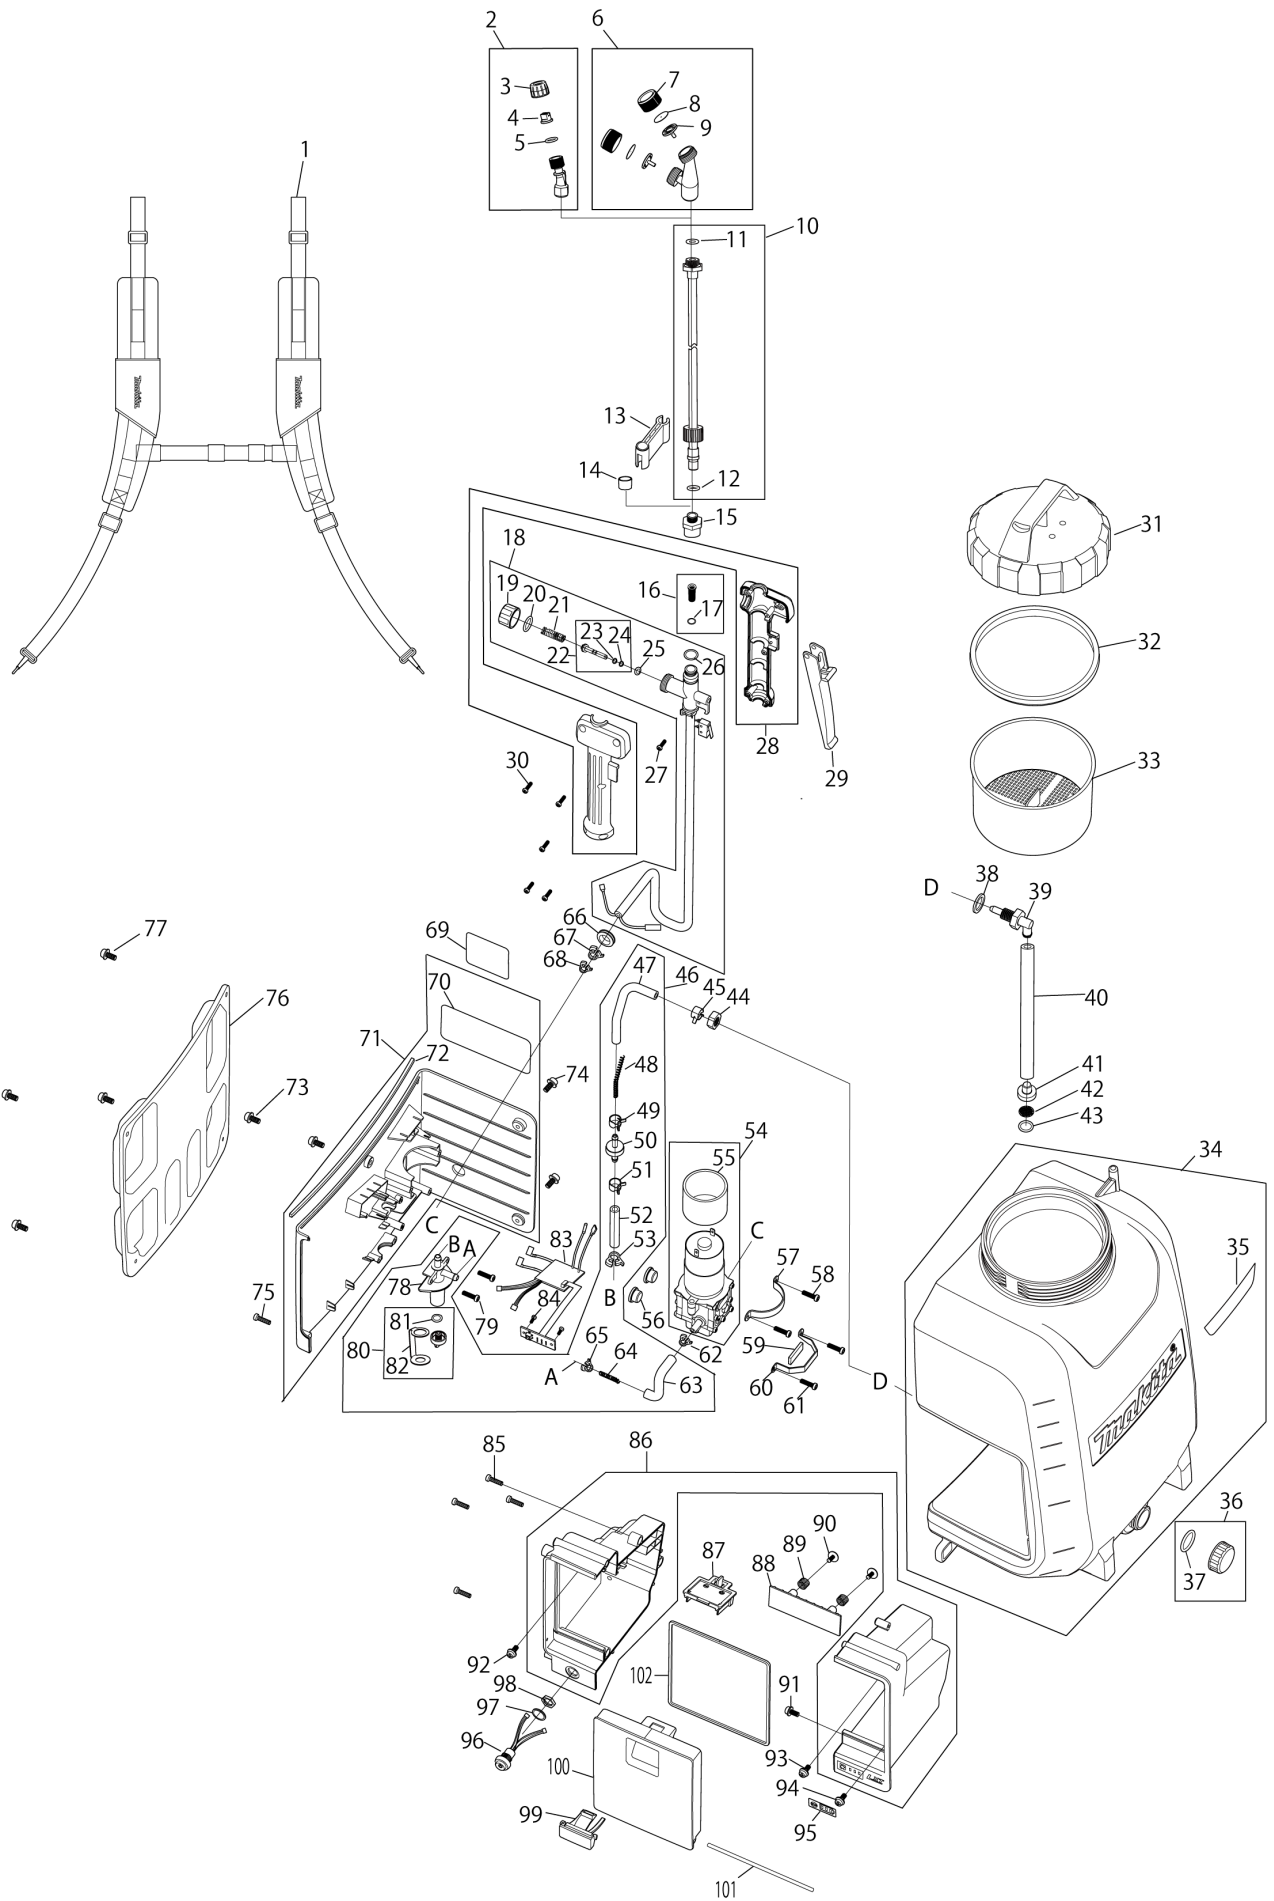

VN	VIETNAM
----	---------

Diagram / Parts List

DUS158

CORDLESS GARDEN SPRAYER

(VN) DUS158 / CORDLESS GARDEN SPRAYER

VN	VIETNAM
-----------	----------------

DUS158 / CORDLESS GARDEN SPRAYER

Item	Sub	Parts No.	Parts Description	Qty	I/C	E/C No.	Close No.	Remark
001		PR00000319	HARNES LR SET	1				
002		PR00000251	SINGLE NOZZLE ASSY	1				
	D10		INC. 3-5					
003		PR00000252	CAP NUT	1				
004		PR00000253	SPRAYER NOZZLE	1				
005		PR00000254	O-RING 12X2	1				
006		PR00000255	TWIN HEAD MIST NOZZLE ASSY	1				
	D10		INC. 7-9					
007		PR00000256	CAP NUT	2				
008		PR00000257	CUPPER DISK	2				
009		PR00000258	SPRAY CORE	2				
010		PR00000260	SPRAY WAND ASSY	1				
	D10		INC. 11,12					
011		PR00000259	GASKET 11.5	1				
012		PR00000186	O RING 6X2	1				
013		PR00000314	HOOK FOR SPRAY WAND	1				
014		PR00000263	RUBBER CAP	1				
015		PR00000264	SPRAY WAND THREAD ADAPTOR	1				
016		PR00000147	FILTER ASSEMBLY	1				
	D10		INC. 17					
017		PR00000146	O SEAL RING 4.5X1.5	1				
018		PR00000266	HOSE WITH SWITCH ASSY	1				
	D10		INC. 19-22,25,26					
019		PR00000152	LOCK COVER	1				
020		PR00000254	O-RING 12X2	1				
021		PR00000150	SPRING	1				
022		PR00000151	VALVE ROD	1				
	D10		INC. 23,24					
023		PR00000205	O RING 3X1.5	1				
024		PR00000205	O RING 3X1.5	1				
025		PR00000186	O RING 6X2	1				
026		PR00000149	O RING 8X1.8	1				
027		PR00000182	TAPPINNG SCREW ST2.9X12	1				
028		PR00000153	HANDLE SET	1				
029		PR00000148	HANDLE TRIGGER ASSEMBLY	1				
030		PR00000182	TAPPINNG SCREW ST2.9X12	5				
031		PR00000316	TANK LID	1				
032		PR00000315	TANK LID SEALING LID	1				
033		PR00000313	TANK FILTER	1				
034		PR00000477	15L TANK	1				
	D10		INC. 35					
035		PR00000373	15L MODEL LABEL	1				
036		PR00000312	DRAIN PLUG ASSY	1				
	D10		INC. 37					
037		PR00000479	O-RING 21.2X2.65	1				
038		PR00000259	GASKET 11.5	1				
039		PR00000265	TANK ELBOW JOINT	1				
040		PR00000280	TUBE 8X230	1				
041		PR00000279	SUCTION HEAD	1				
042		PR00000278	NET FILTER FOR SUCTION HEAD	1				
043		PR00000277	O-RING 17.5X3	1				
044		PR00000262	PLASTIC NUT 1/2"	1				
045		PR00000261	HOSE CLIP	1				
046		PR00000287	SUCTION TUBE SET	1				
	D10		INC. 47-53,63-65,78,80					
047		PR00000281	TUBE 6X140	1				
048		PR00000282	SPRING 5X127	1				
049		PR00000261	HOSE CLIP	1				
050		PR00000283	CHECK VALVE ASSEMBLY	1				
051		PR00000261	HOSE CLIP	1				
052		PR00000284	TUBE 6X55	1				
053		PR00000184	SNAPPER HOSE CLAMP (L)	1				
054		PR00000270	PUMP UNIT WITH MOTOR	1				
	D10		INC. 55					
055		PR00000268	ANTI VIBRATION RING	1				