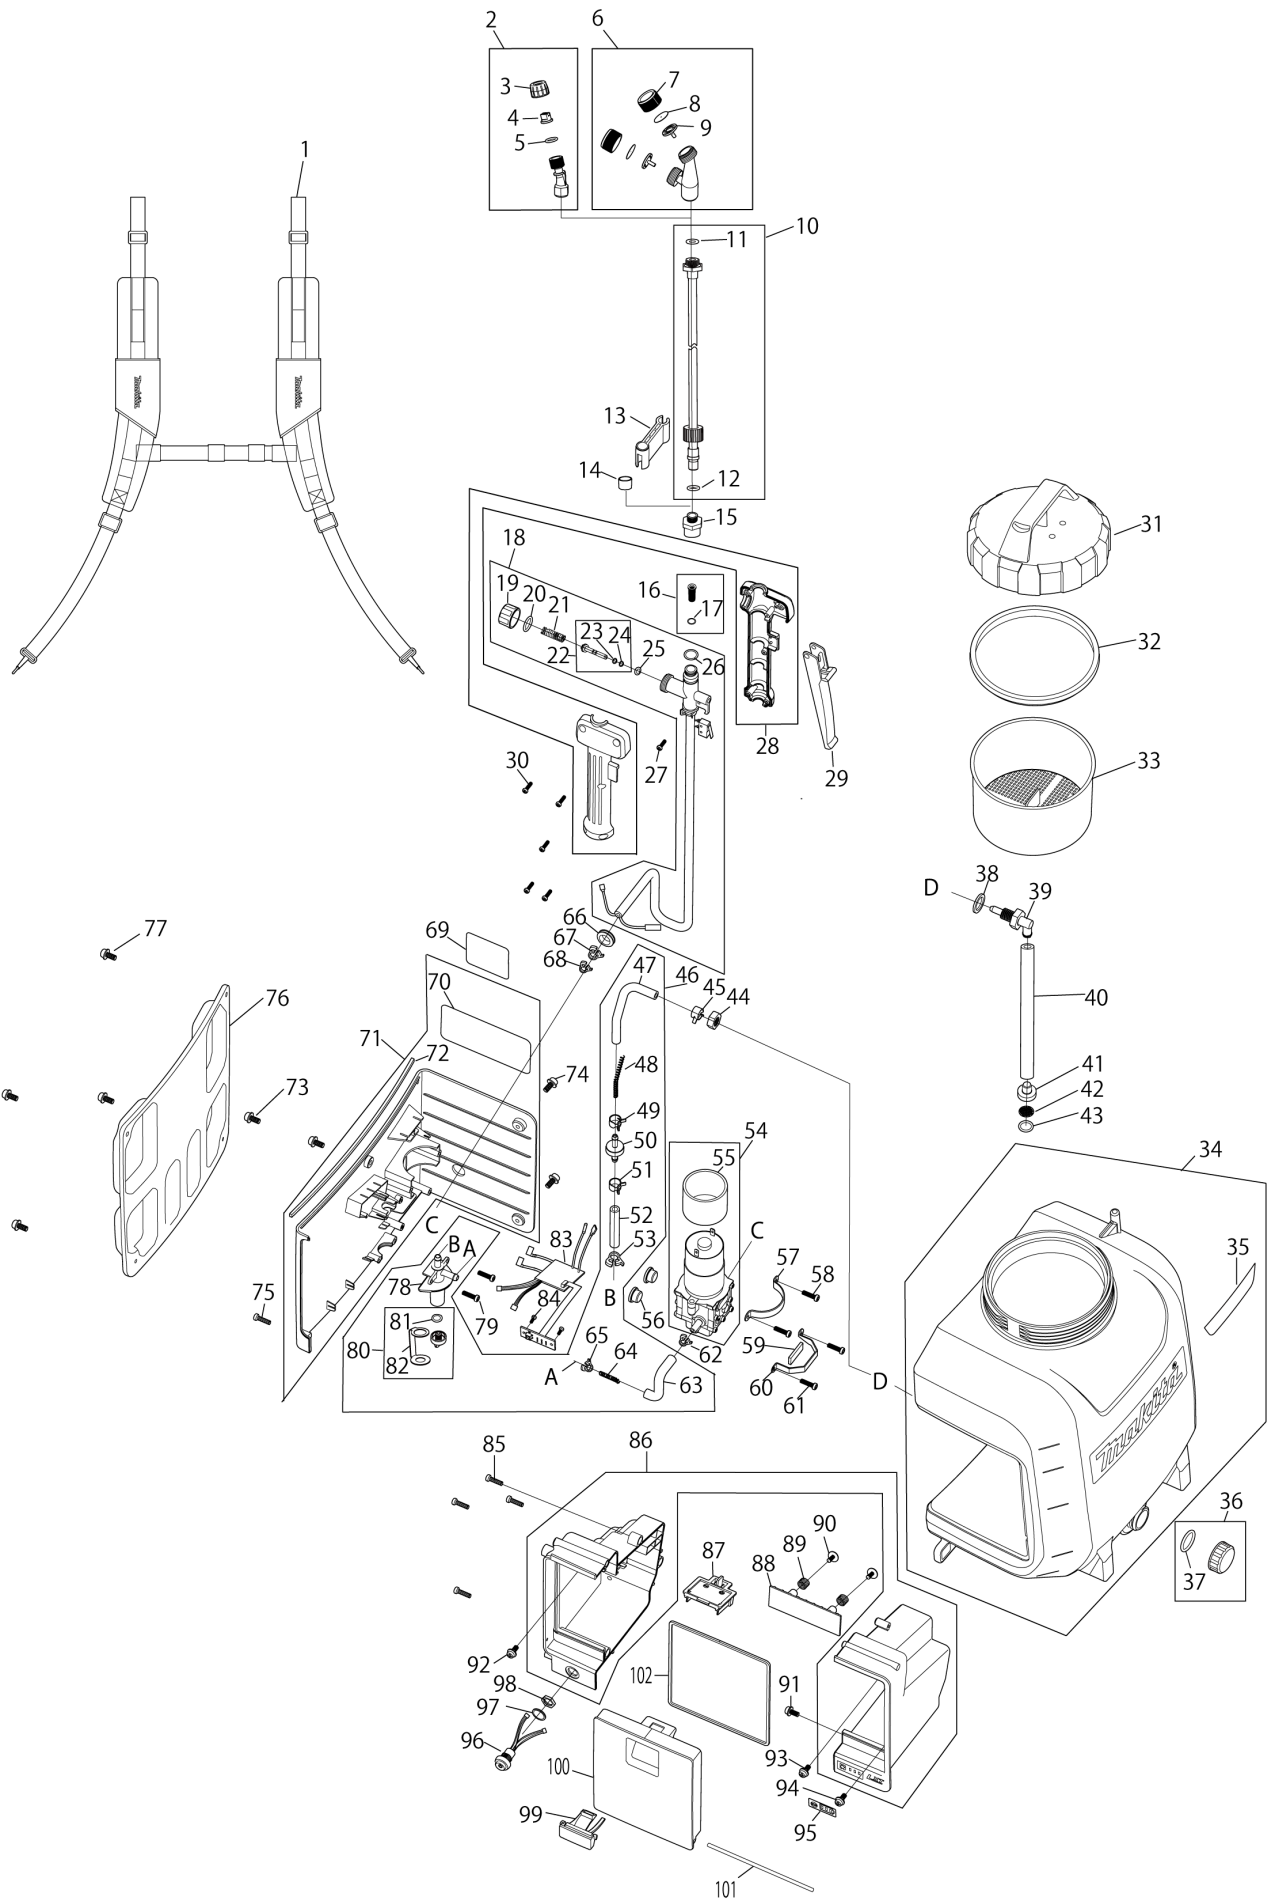

VN	VIETNAM
----	---------

Diagram / Parts List

DUS108

CORDLESS GARDEN SPRAYER

(VN) DUS108 / CORDLESS GARDEN SPRAYER

VN	VIETNAM
-----------	----------------

DUS108 / CORDLESS GARDEN SPRAYER

Item	Sub	Parts No.	Parts Description	Qty	I/C	E/C No.	Close No.	Remark
001		PR00000319	HARNES LR SET	1				
002		PR00000251	SINGLE NOZZLE ASSY	1				
	D10		INC. 3-5					
003		PR00000252	CAP NUT	1				
004		PR00000253	SPRAYER NOZZLE	1				
005		PR00000254	O-RING 12X2	1				
006		PR00000255	TWIN HEAD MIST NOZZLE ASSY	1				
	D10		INC. 7-9					
007		PR00000256	CAP NUT	2				
008		PR00000257	CUPPER DISK	2				
009		PR00000258	SPRAY CORE	2				
010		PR00000260	SPRAY WAND ASSY	1				
	D10		INC. 11,12					
011		PR00000259	GASKET 11.5	1				
012		PR00000186	O RING 6X2	1				
013		PR00000314	HOOK FOR SPRAY WAND	1				
014		PR00000263	RUBBER CAP	1				
015		PR00000264	SPRAY WAND THREAD ADAPTOR	1				
016		PR00000147	FILTER ASSEMBLY	1				
	D10		INC. 17					
017		PR00000146	O SEAL RING 4.5X1.5	1				
018		PR00000266	HOSE WITH SWITCH ASSY	1				
	D10		INC. 19-22,25,26					
019		PR00000152	LOCK COVER	1				
020		PR00000254	O-RING 12X2	1				
021		PR00000150	SPRING	1				
022		PR00000151	VALVE ROD	1				
	D10		INC. 23,24					
023		PR00000205	O RING 3X1.5	1				
024		PR00000205	O RING 3X1.5	1				
025		PR00000186	O RING 6X2	1				
026		PR00000149	O RING 8X1.8	1				
027		PR00000182	TAPPINNG SCREW ST2.9X12	1				
028		PR00000153	HANDLE SET	1				
029		PR00000148	HANDLE TRIGGER ASSEMBLY	1				
030		PR00000182	TAPPINNG SCREW ST2.9X12	5				
031		PR00000316	TANK LID	1				
032		PR00000315	TANK LID SEALING LID	1				
033		PR00000313	TANK FILTER	1				
034		PR00000478	10L TANK	1				
	D10		INC. 35					
035		PR00000355	10L MODEL LABEL	1				
036		PR00000312	DRAIN PLUG ASSY	1				
	D10		INC. 37					
037		PR00000479	O-RING 21.2X2.65	1				
038		PR00000259	GASKET 11.5	1				
039		PR00000265	TANK ELBOW JOINT	1				
040		PR00000280	TUBE 8X230	1				
041		PR00000279	SUCTION HEAD	1				
042		PR00000278	NET FILTER FOR SUCTION HEAD	1				
043		PR00000277	O-RING 17.5X3	1				
044		PR00000262	PLASTIC NUT 1/2"	1				
045		PR00000261	HOSE CLIP	1				
046		PR00000287	SUCTION TUBE SET	1				
	D10		INC. 47-53,63-65,78,80					
047		PR00000281	TUBE 6X140	1				
048		PR00000282	SPRING 5X127	1				
049		PR00000261	HOSE CLIP	1				
050		PR00000283	CHECK VALVE ASSEMBLY	1				
051		PR00000261	HOSE CLIP	1				
052		PR00000284	TUBE 6X55	1				
053		PR00000184	SNAPPER HOSE CLAMP (L)	1				
054		PR00000270	PUMP UNIT WITH MOTOR	1				
	D10		INC. 55					
055		PR00000268	ANTI VIBRATION RING	1				