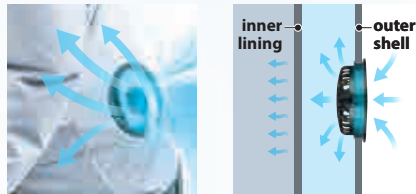

### Makita's original "Air circulation inner"

The fan unit enables fresh air to continuously enter through the outer shell and to circulate between the outer shell and inner lining throughout the jacket, keeping you cool and comfortable.