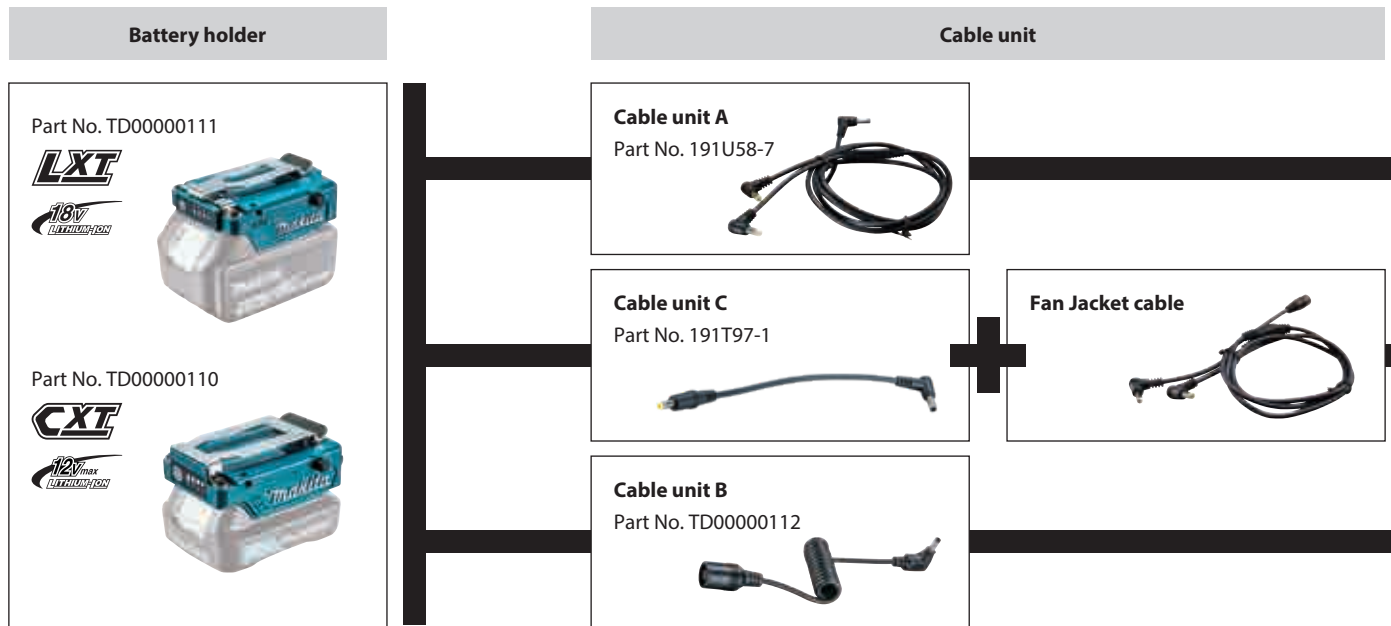

Compatibility table

Air flow and Continuous run time

Li-ion Battery	mode	1	2	3	4
18V BL1860B (6.0Ah)	Air flow (m³/min)	1.3	1.8	2.3	2.7
	Continuous run time (hour)	68	29.5	16	10

Li-ion Battery	mode	1	2	3	4
12Vmax BL1041B (4.0Ah)	Air flow (m³/min)	1.3	1.8	2.3	2.7
	Continuous run time (hour)	27.5	12	6.5	4

Charging Time

Li-ion Battery	DC18RC DC18RD* DC18RE**	DC18SF 1 to 2 batteries / 3 to 4 batteries	DC18SD DC18SH* DC18SE (Automotive)
18V BL1860B (6.0Ah)	55 min	130 min / 260 min	130 min
	45 min	110 min / 220 min	110 min
	36 min	90 min / 180 min	90 min
	22 min	60 min / 120 min	60 min
	24 min	45 min / 90 min	45 min
BL1815N (1.5Ah)	15 min	30 min / 60 min	30 min

Li-ion Battery	DC10SB DC18RE**	DC10WD
12Vmax BL1041B (4.0Ah)	60 min	130 min
	30 min	70 min
	22 min	50 min

*DC40RB / DC18RD / DC18SH: Two Port Multi Fast Charger
**DC18RE: CXT & LXT Dual port Fast Charger

Accessories

Battery holder

Part No. TD00000111

Part No. TD00000110

USB output port

- Type A for DC5V / 2.4A single port
- USB output is available while supplying power to the fan unit.

Power level indicator

Current power level is displayed in the power level indicator.

Belt clip with lock

holds the battery securely on a waist belt.

Filter set

Attaching a filter to Fan unit prevents the dust invasion into jacket at work site.

	Part No.	EU Part No.
Filter set	198642-3	198641-5
Filter 20pcs. set	198644-9	198643-1