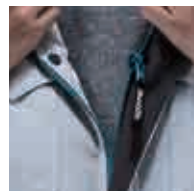

Asian Size/EU&US Size  
(in cm)

Air circulation inner  
photo: DFJ212A

Stretchable fabric

Antibacterial and  
deodorant lining  
photo: DFV214A

Zip fastener with  
quick release  
function

Pen pocket

Snap button and  
rubber shirring for  
hem adjustment