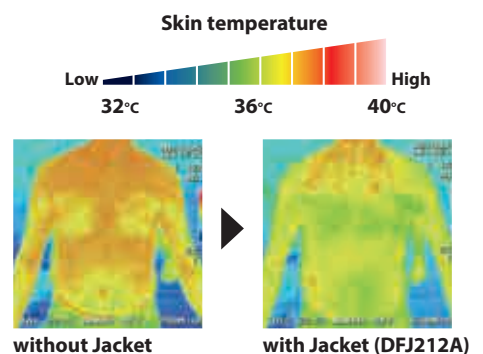

## Comparison of body temperature rise during work

Skin temperature after a 10-minute work under temperature of 35°C and humidity of 60%

Never use the fan jacket where temperature reaches more than 50°C (122°F). Otherwise it may cause burns on your skin. Also avoid using in high humidity.