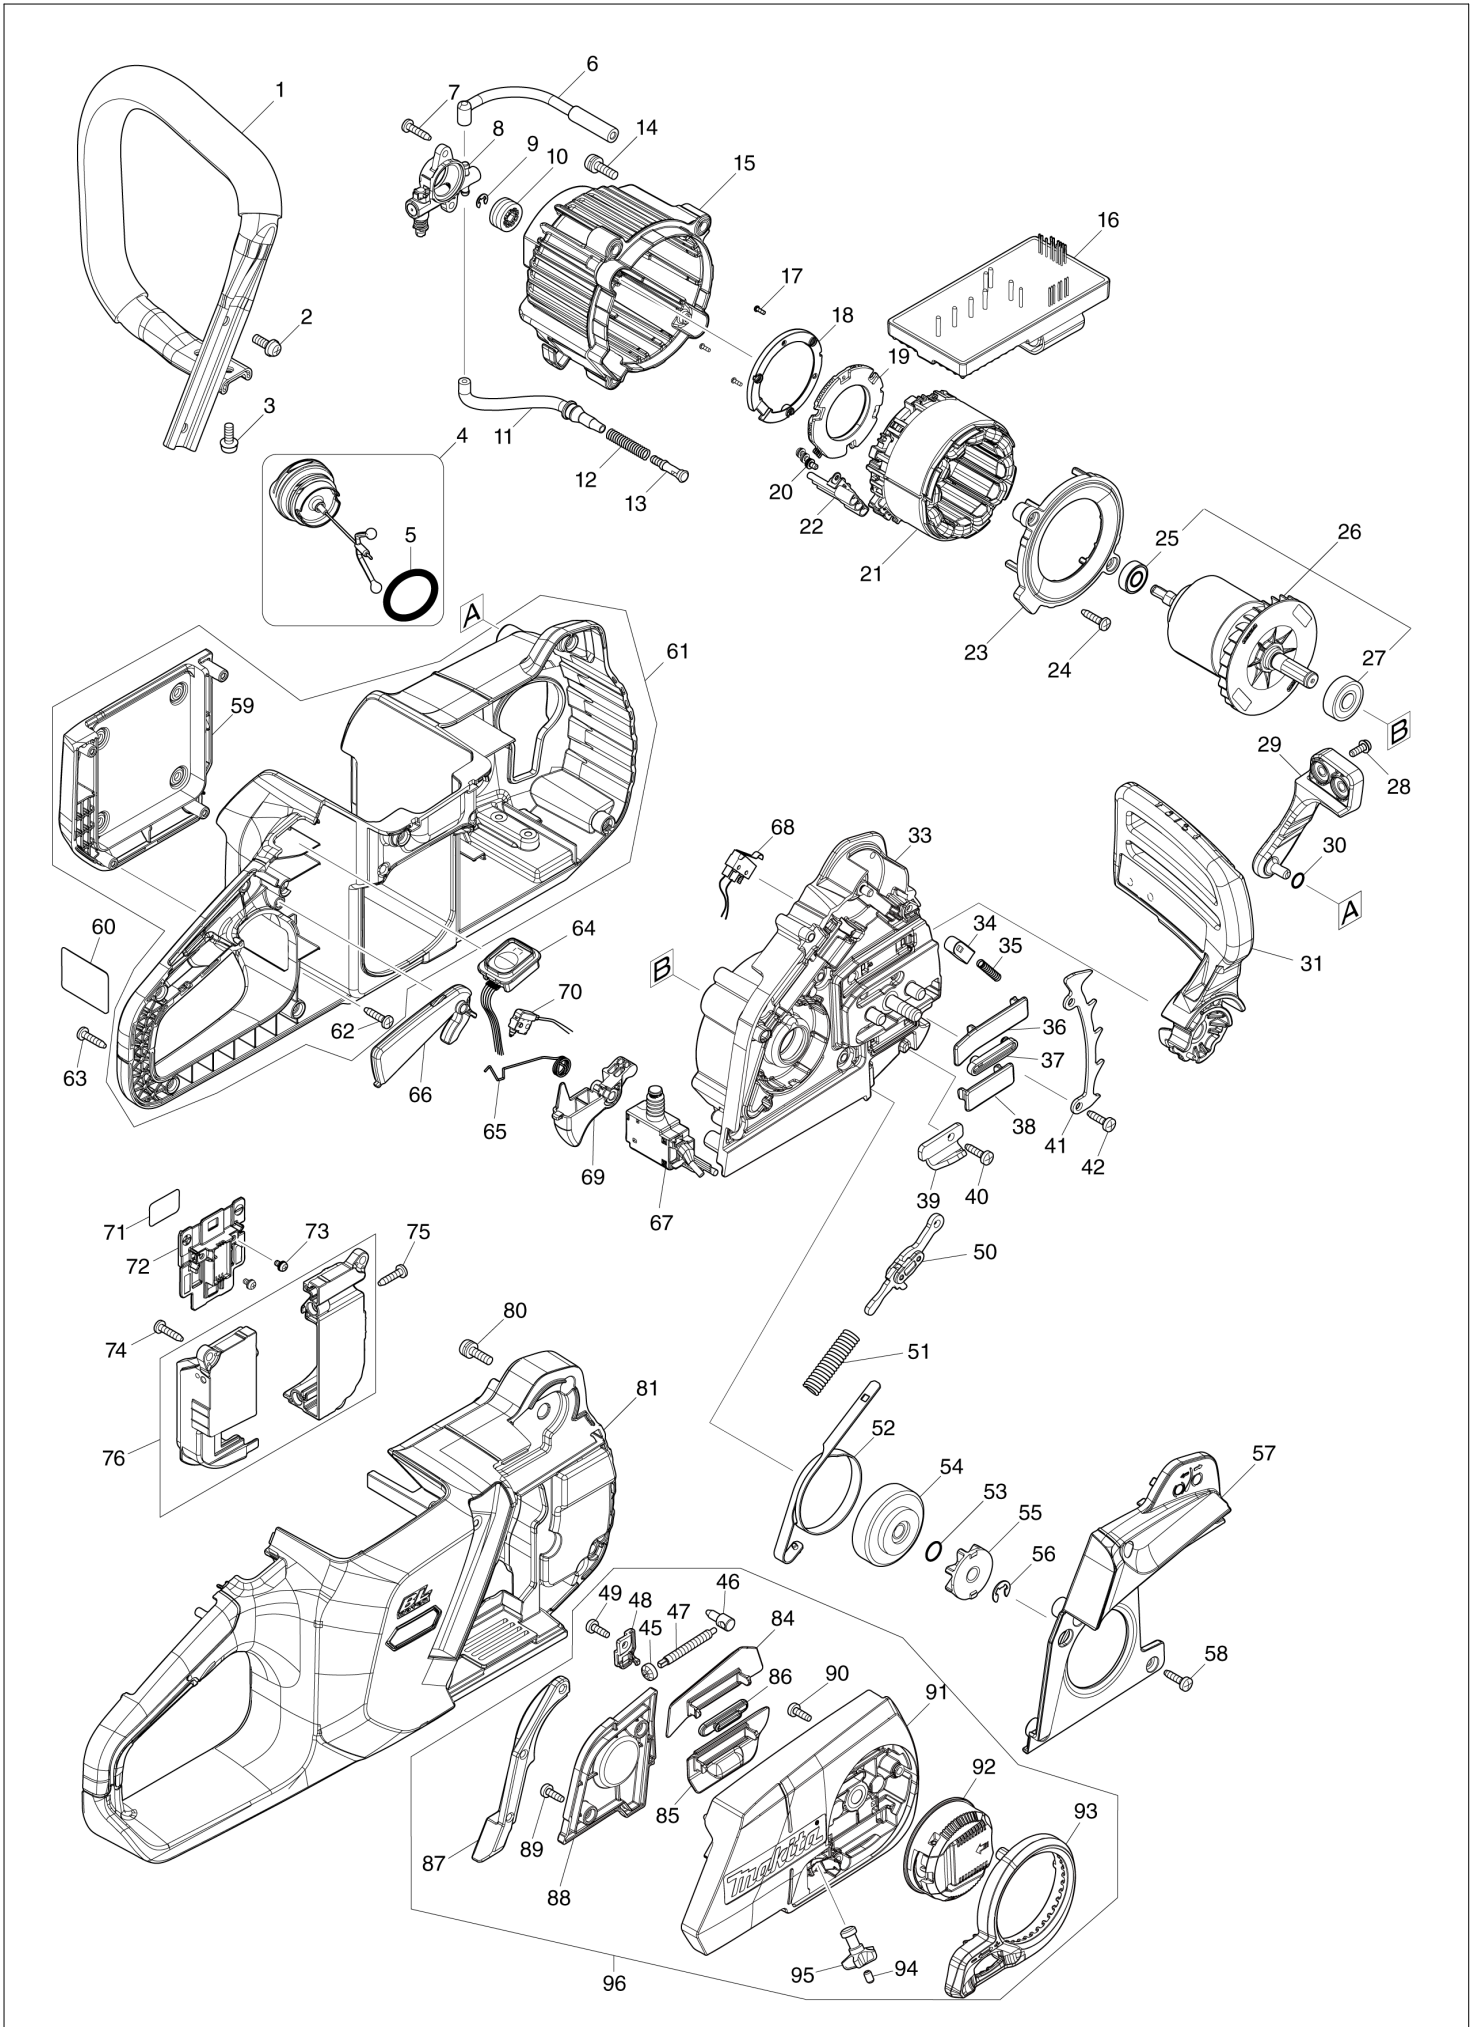

(VN) UC016G / 400MM CORDLESS CHAIN SAW

VN	VIETNAM

UC016G / 400MM CORDLESS CHAIN SAW

Item	Sub	Parts No.	Parts Description	Qty	I/C	E/C No.	Close No.	Remark
001		327932-9	FRONT HANDLE	1				
002		911218-7	PAN HEAD SCREW M5X14	2				
003		911218-7	PAN HEAD SCREW M5X14	2				
004		122A77-2	TANK CAP ASSEMBLY	1				
	D10		INC. 5					
005		213080-9	O RING 29.5	1				
006		422835-3	OIL TUBE 3-117	1				
007		266326-2	TAPPING SCREW 4X18	2				
008		142857-4	OIL PUMP COMPLETE	1				
009		961011-9	STOP RING E-4	1				
010		226884-0	WORM GEAR	1				
011		422836-1	OIL TUBE 3-108	1				
012		231975-4	SPRING	1				
013		452666-6	NIPPLE	1				
014		911228-4	PAN HEAD SCREW M5X18	3				
015		413C89-1	MOTOR HOUSING	1				
016		620H74-9	CONTROLLER	1				
017		266490-9	TAPPING SCREW PT 2X6	3				
018		687B69-9	STOPPER	1				
019		620H75-7	CONTROLLER B	1				
020		652031-1	PAN HEAD SCREW M3X6	3				
021		629B00-9	STATOR	1				
022		632T19-7	LEAD UNIT	1				
023		413C90-6	BAFFLE PLATE	1				
024		266326-2	TAPPING SCREW 4X18	2				
025		210016-9	BALL BEARING 698ZZ	1				
026		519732-3	ROTOR ASSY	1				
	D10		INC. 25,27					
027		210059-1	BALL BEARING 6000DDW	1				
028		911118-1	PAN HEAD SCREW M4X12	2				
029		413C92-2	FRONT HAND GUARD RETAINER	1				
030		213594-8	O RING 7	1				
031		141J69-6	FRONT HAND GUARD COMPLETE	1				
	C10	8050E6-6	CAUTION LABEL	1				
033		136612-4	HOUSING BASE ASSEMBLY	1				
	C10	263002-9	RUBBER PIN 4	1				
034		313398-9	HAND GUARD GUIDE	1				
035		234210-9	COMPRESSION SPRING 3	1				
036		413D07-5	GUARD A	1				
037		422834-5	GROMMET A	1				
038		413D08-3	GUARD B	1				
039		347924-2	CHAIN CATCHER	1				
040		266034-5	TAPPING SCREW CT 4X16	1				
041		347925-0	SPIKE BUMPER	1				
042		266034-5	TAPPING SCREW CT 4X16	1				
045		227496-2	STRAIGHT BEVEL GEAR 14	1				
046		326310-0	ADJUST PIN	1				
047		327958-1	ADJUST SCREW	1				
048		413F29-7	COVER	1				
049		266427-6	TAPPING SCREW 4X12	1				
050		141E60-4	LINK PLATE COMPLETE	1				
051		232452-9	COMPRESSION SPRING 7	1				
052		347922-6	BRAKE BAND COMPLETE	1				
053		213060-5	O RING 10	1				
054		162979-4	BRAKE DRUM	1				
055		191V91-5	SPROCKET 7 SET	1				
056		961013-5	STOP RING E-7	1				
057		413C95-6	BRAKE COVER	1				
058		266034-5	TAPPING SCREW CT 4X16	6				
059		413C88-3	BATTERY COVER	1				
060		8117N4-5	UC016G NAME PLATE	1				
061		136689-9	HOUSING L ASSEMBLY	1				
	D10		INC. 59,62					
062		266326-2	TAPPING SCREW 4X18	4				
063		266326-2	TAPPING SCREW 4X18	9				

Interchange
O : Yes
X : No
< : the new part can be substituted for the current.
> : the current part can be substituted for the new.
S : Interchangeable as a set.