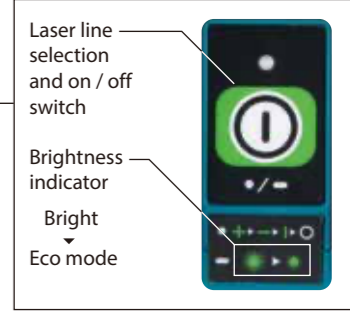

Storage case

SK106GD / SK105GD

Continuous runtime
SK106GD / SK105GD

Leveling accuracy
 $\pm 3 \text{ mm} / 10 \text{ m}$

Pendulum lock
Pendulum lock enables slope incline applications for increased versatility