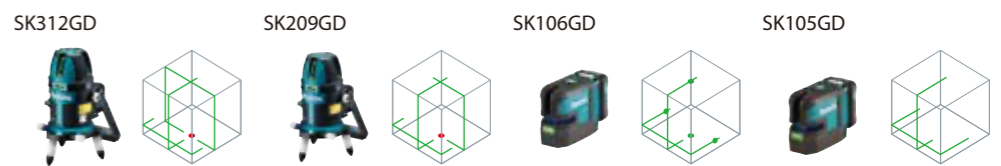

SK40GD / SK20GD / SK10GD / SK312GD / SK209GD	SK106GD / SK105GD
Leveling accuracy ±1 mm / 10m	Leveling accuracy ±3 mm / 10m

CÔNG TY TNHH MAKITA VIỆT NAM

CHI NHÁNH CTY TNHH MAKITA VN TẠI MIỀN BẮC

TRUNG TÂM DỊCH VỤ KHÁCH HÀNG

CHI NHÁNH HÀ NỘI
65 Trường Chinh, P. Phương Liệt, Q. Thanh Xuân, TP. Hà Nội
ĐT: 0243 202 2585

TRUNG TÂM DỊCH VỤ KHÁCH HÀNG

TRUNG TÂM DỊCH VỤ KHÁCH HÀNG

TRUNG TÂM DỊCH VỤ KHÁCH HÀNG

TRUNG TÂM DỊCH VỤ KHÁCH HÀNG

TRUNG TÂM DỊCH VỤ KHÁCH HÀNG

TRUNG TÂM DỊCH VỤ KHÁCH HÀNG