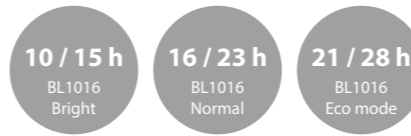

Continuous runtime
SK312GD / SK209GD

Leveling accuracy
 $\pm 1 \text{ mm} / 10 \text{ m}$