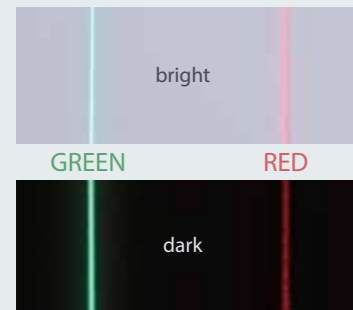

Green Laser Series Powered by the following

12V max slide CXT Li-ion batteries

SK40GD / SK20GD / SK10GD

Continuous runtime
SK40GD / SK20GD / SK10GD

Leveling accuracy
 $\pm 1 \text{ mm} / 10 \text{ m}$

Stand
minimizes accidental overturning of the tool body.