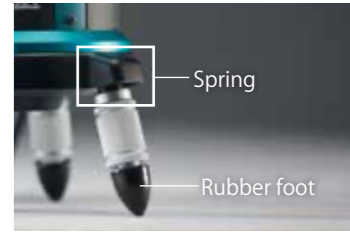

BL1021B (2.0Ah)
BL1016 (1.5Ah)

*ADP09 is not available for USA market.

SK312GD / SK209GD

Continuous runtime
SK312GD / SK209GD

Leveling accuracy
 $\pm 1 \text{ mm} / 10 \text{ m}$

Shock absorbing construction
prevents the tool from vibration during transport