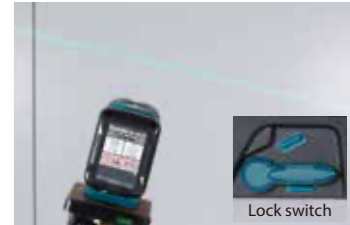

Storage case

SK106GD / SK105GD

Continuous runtime
SK106GD / SK105GD

Leveling accuracy
 $\pm 3 \text{ mm} / 10 \text{ m}$

Pendulum lock
Pendulum lock enables slope incline applications for increased versatility