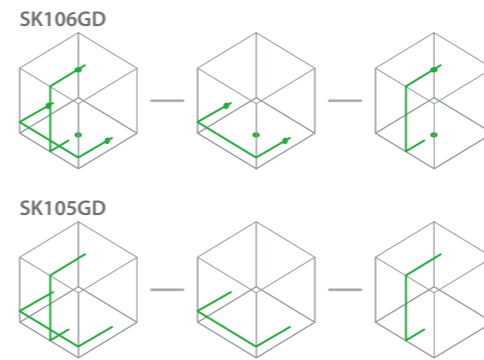

SK106GD / SK105GD

Continuous runtime
SK106GD / SK105GD

Leveling accuracy
 $\pm 3 \text{ mm} / 10 \text{ m}$