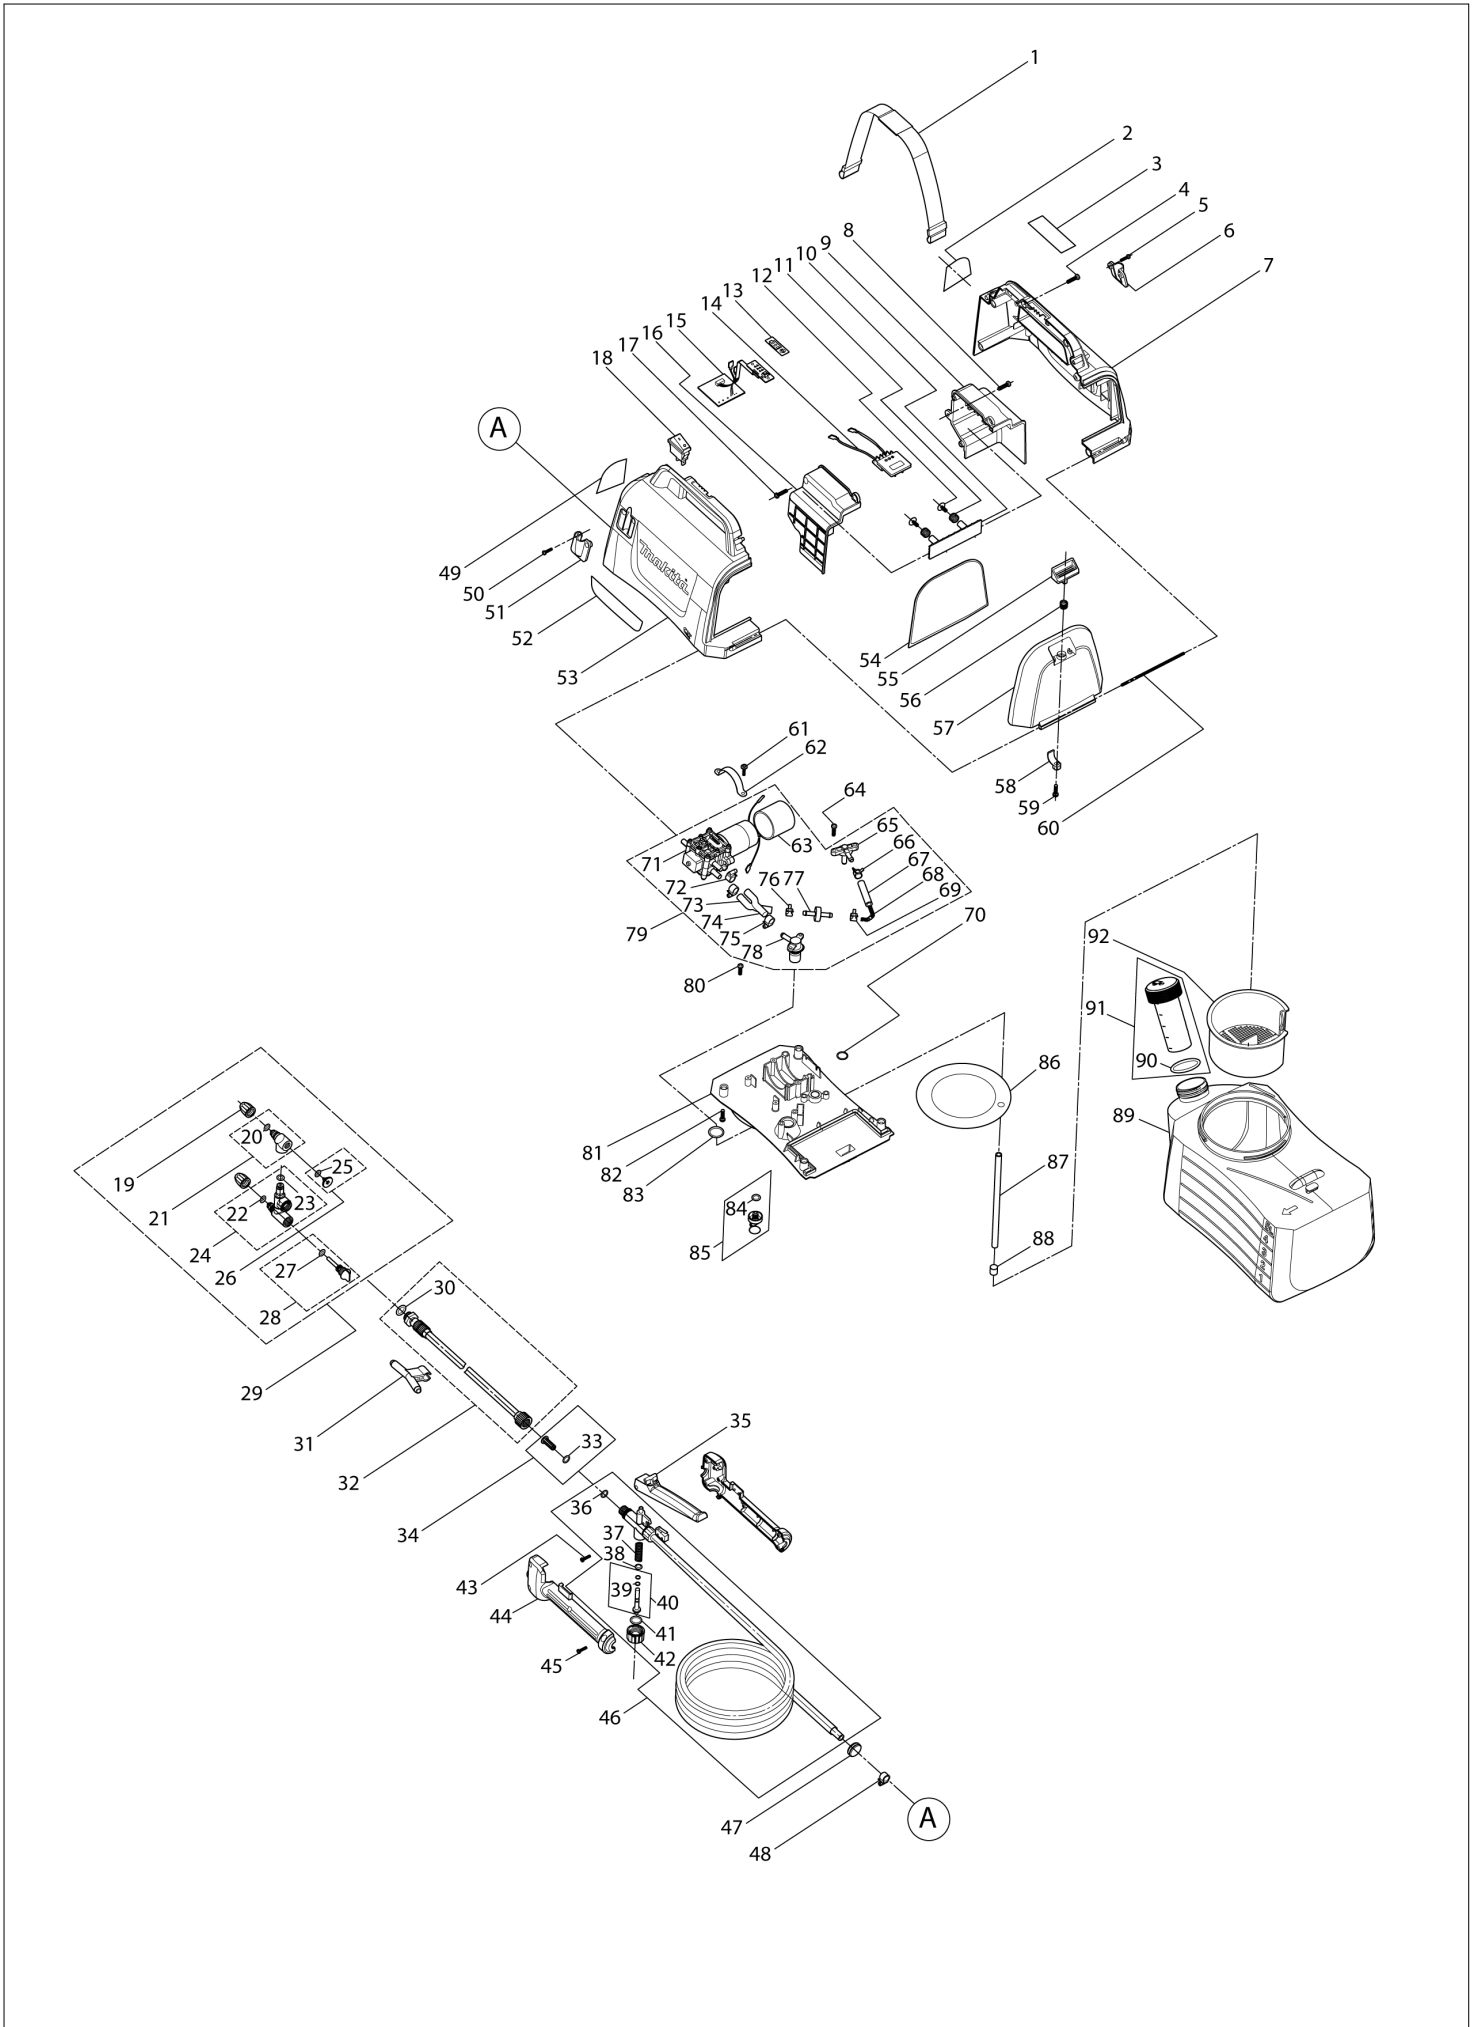

VN	VIETNAM
----	---------

Diagram / Parts List

US053D

CORDLESS GARDEN SPRAYER

(VN) US053D / CORDLESS GARDEN SPRAYER

VN	VIETNAM
-----------	----------------

US053D / CORDLESS GARDEN SPRAYER

Item	Sub	Parts No.	Parts Description	Qty	I/C	E/C No.	Close No.	Remark
001		PR00000128	SHOULDER STRAP	1				
002		PR00000206	WARNING TEXT LABEL-EN	1				
003		PR00000216	RATING LABEL-0004A	1				
004		PR00000183	TAPPINNG SCREW ST4.0X16	6				
005		PR00000182	TAPPINNG SCREW ST2.9X12	2				
006		PR00000189	HOLDER	1				
007		PR00000129	HOUSING SET	1				
	D10		INC. 53					
008		PR00000183	TAPPINNG SCREW ST4.0X16	1				
009		PR00000185	BATTERY HOUSING	1				
	D10		INC. 16					
010		PR00000130	DAM-BOARD	1				
011		PR00000131	DAM-BOARD SPRING	2				
012		PR00000132	TAPPING SCREW ST4.0X12	2				
013		PR00000133	INDICATION LABEL	1				
014		PR00000134	TERMINAL	1				
015		PR00000135	PCB	1				
016		PR00000185	BATTERY HOUSING	1				
	D10		INC. 9					
017		PR00000183	TAPPINNG SCREW ST4.0X16	2				
018		PR00000136	SWITCH	1				
019		PR00000137	SPRAY HEAD	2				
020		PR00000186	O RING 6X2	1				
021		PR00000138	NOZZLE HOLDER	1				
	D10		INC. 20					
022		PR00000186	O RING 6X2	1				
023		PR00000186	O RING 6X2	1				
024		PR00000139	ROD JOINT	1				
	D10		INC. 22,23					
025		PR00000186	O RING 6X2	1				
026		PR00000140	END CAP	1				
	D10		INC. 25					
027		PR00000186	O RING 6X2	1				
028		PR00000141	ADJUSTING KNOB	1				
	D10		INC. 27					
029		PR00000142	TOW HEAD NOZZLE	1				
	D10		INC. 19,21,24,26,28					
030		PR00000143	SEAL PAD 9X17X2	1				
031		PR00000144	HOOK	1				
032		PR00000145	SPRAY WAND	1				
	D10		INC. 30					
033		PR00000146	O SEAL RING 4.5X1.5	1				
034		PR00000147	FILTER ASSEMBLY	1				
	D10		INC. 33					
035		PR00000148	HANDLE TRIGGER ASSEMBLY	1				
036		PR00000149	O RING 8X1.8	1				
037		PR00000150	SPRING	1				
038		PR00000204	O RING 6X2	1				
039		PR00000205	O RING 3X1	2				
040		PR00000151	VALVE ROD	1				
	D10		INC. 39					
041		PR00000190	O RING	1				
042		PR00000152	LOCK COVER	1				
043		PR00000182	TAPPINNG SCREW ST2.9X12	1				
044		PR00000153	HANDLE SET	1				
045		PR00000182	TAPPINNG SCREW ST2.9X12	5				
046		PR00000154	SPRAY HOSE ASSEMBLY	1				
	D10		INC. 36-38,40-42					
047		PR00000155	SPRAY HOSE SLEEV	1				
048		PR00000184	HOSE CLAMP	1				
049		PR00000211	WARNING LOGO LABEL	1				
050		PR00000182	TAPPINNG SCREW ST2.9X12	2				
051		PR00000189	HOLDER	1				
052		PR00000157	DECORATION LABEL 12V MAX	1				
053		PR00000129	HOUSING SET	1				