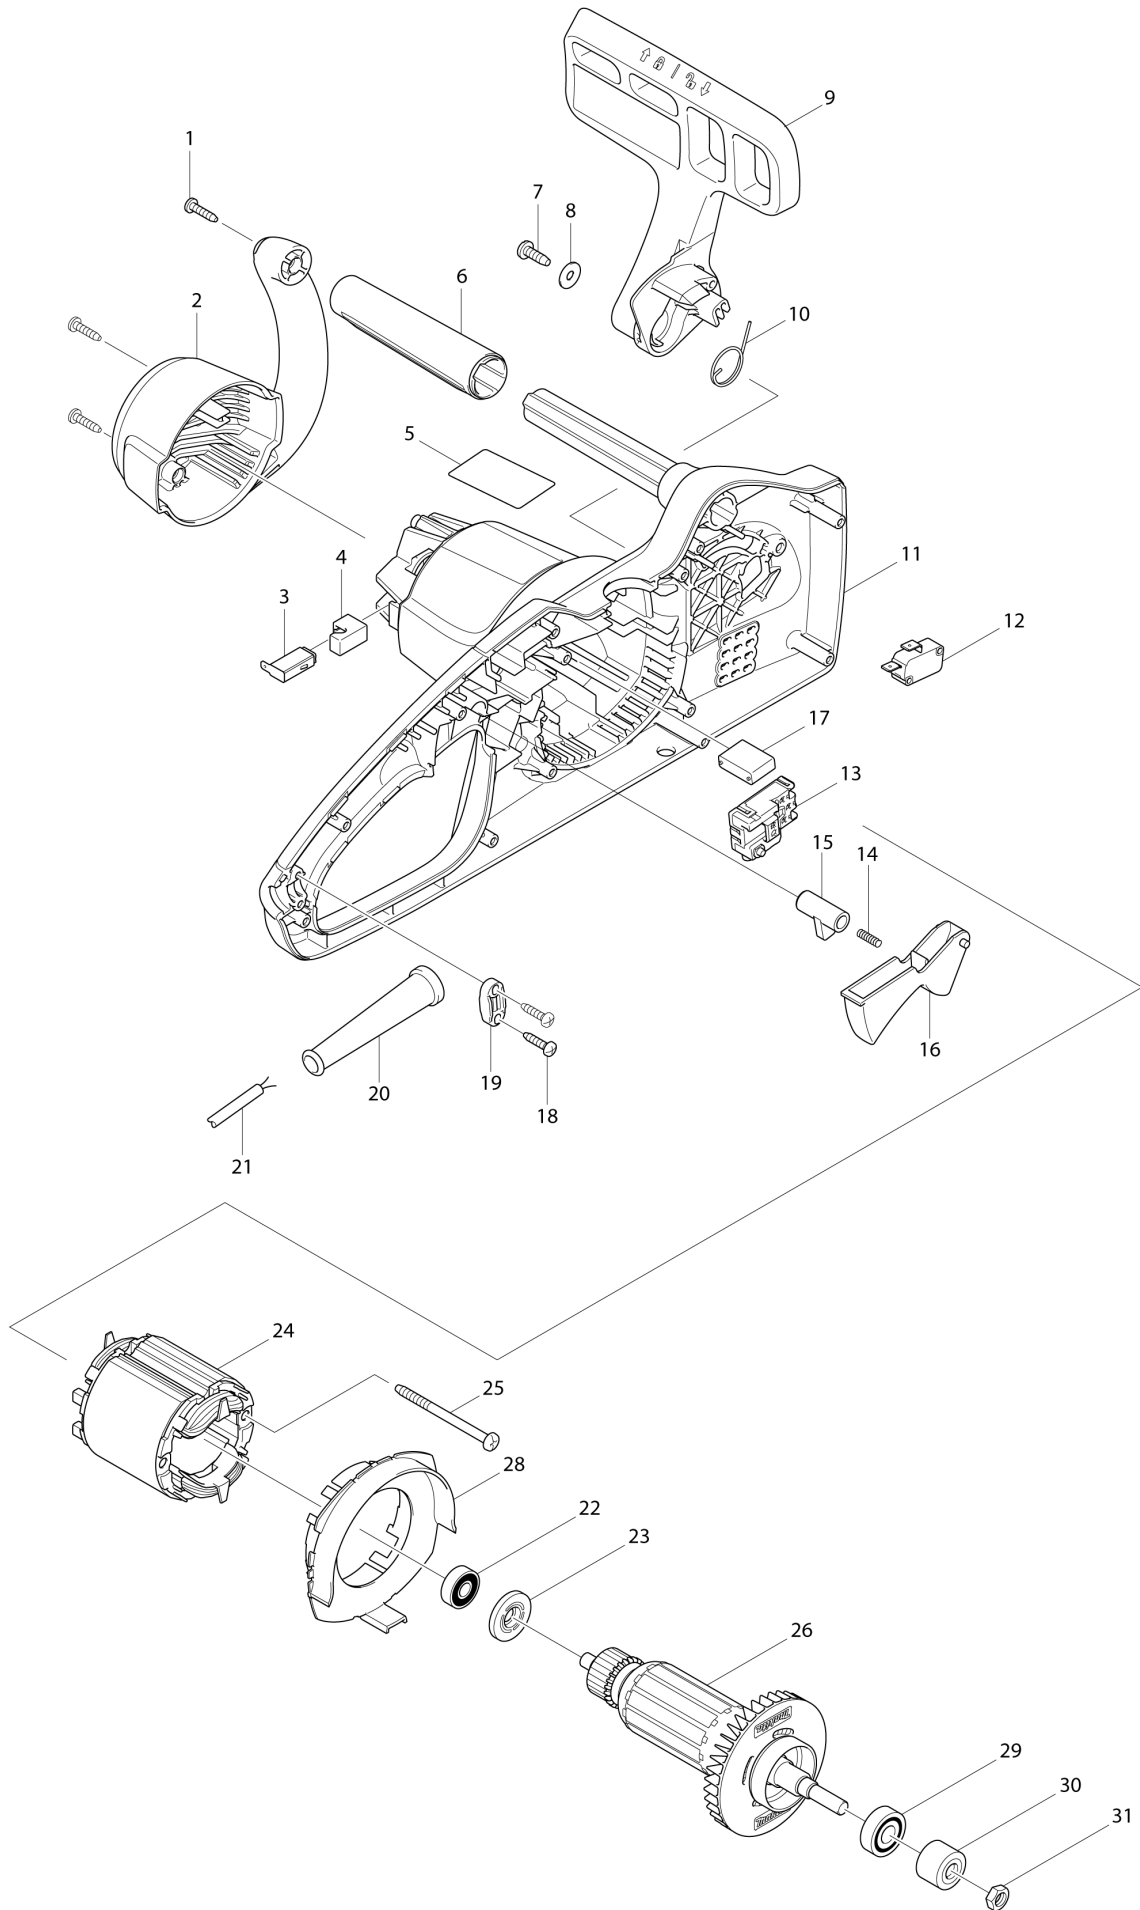

VN	VIETNAM
----	---------

Diagram / Parts List

UC4041A

400MM ELECTRIC CHAIN SAW

(VN) UC4041A / 400MM ELECTRIC CHAIN SAW

(VN) UC4041A / 400MM ELECTRIC CHAIN SAW

VN	VIETNAM
-----------	----------------

UC4041A / 400MM ELECTRIC CHAIN SAW