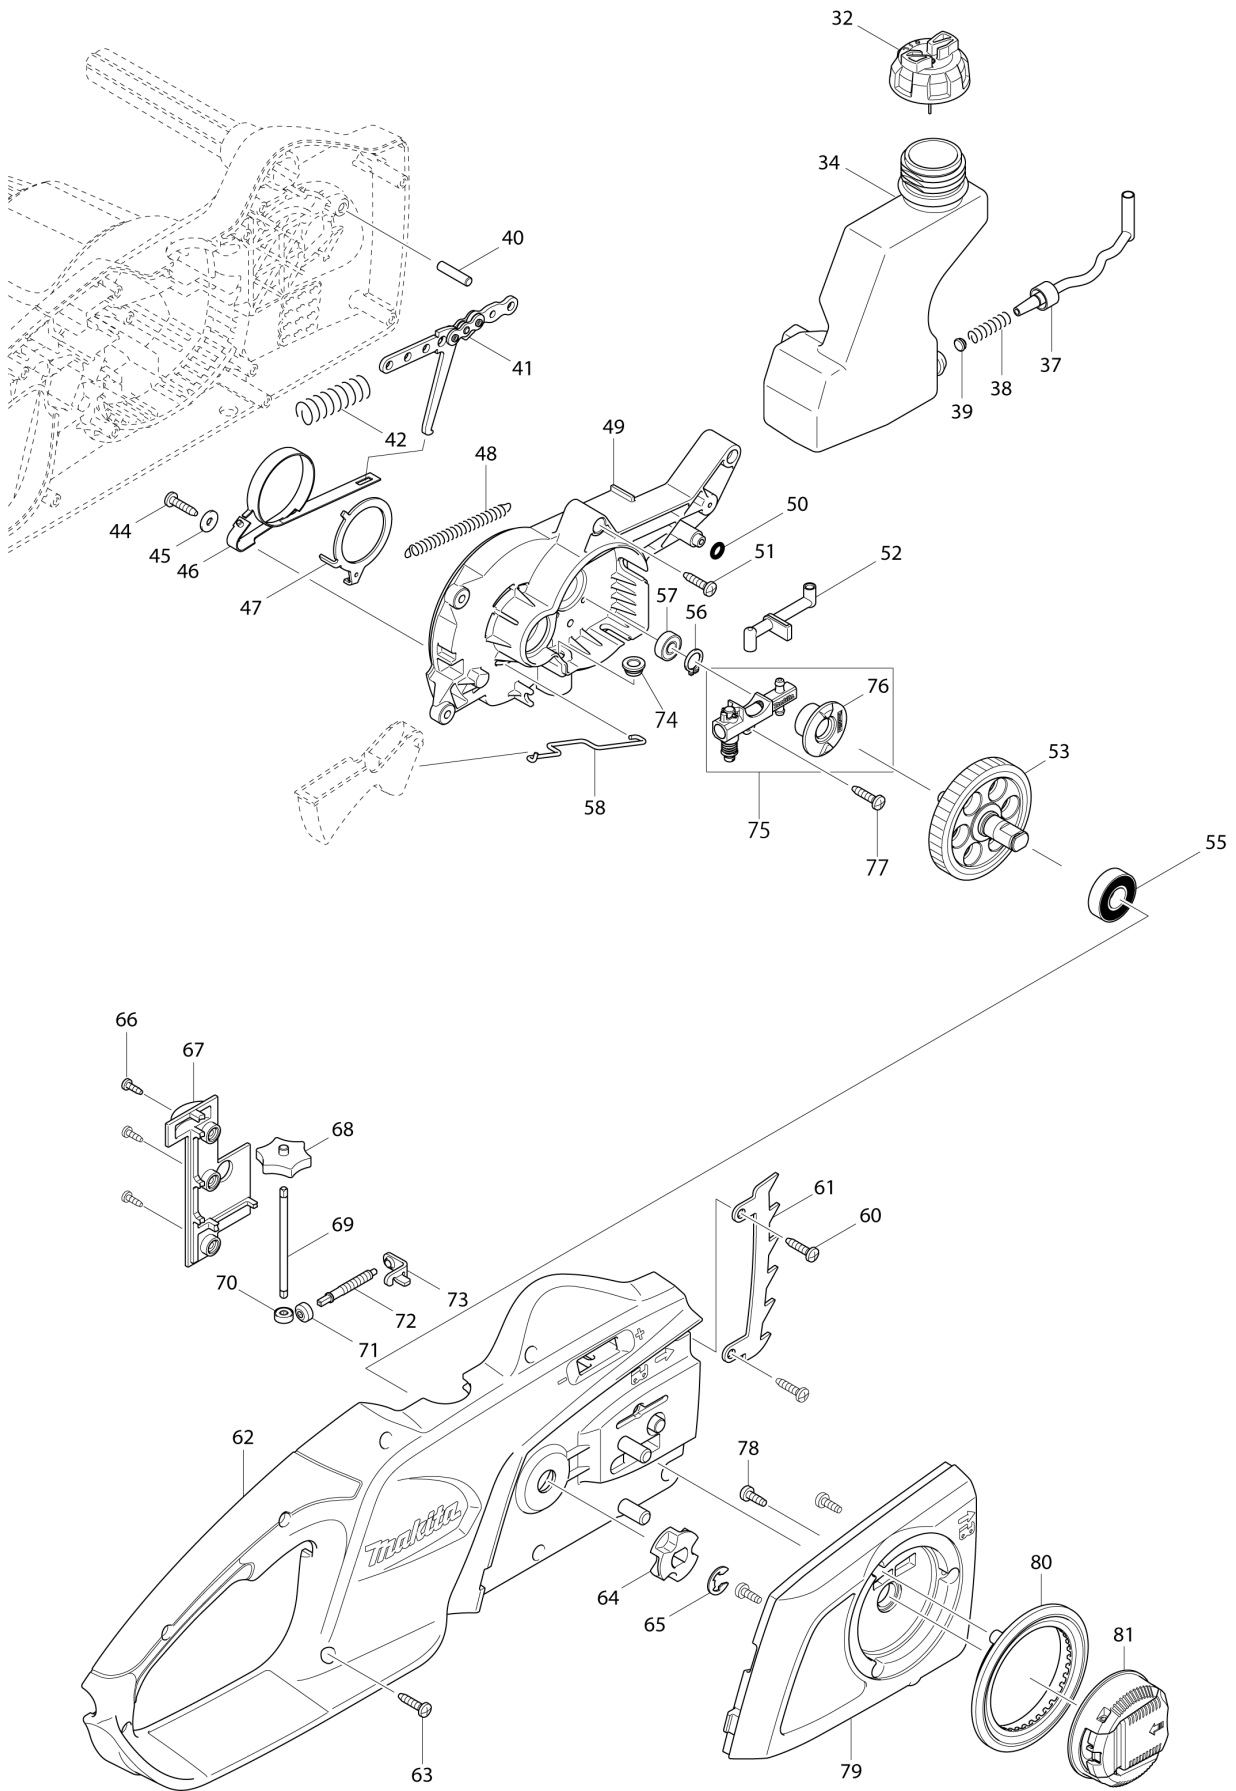

VN	VIETNAM
----	---------

Diagram / Parts List

UC4041A

400MM ELECTRIC CHAIN SAW

(VN) UC4041A / 400MM ELECTRIC CHAIN SAW

(VN) UC4041A / 400MM ELECTRIC CHAIN SAW

VN	VIETNAM
-----------	----------------

UC4041A / 400MM ELECTRIC CHAIN SAW