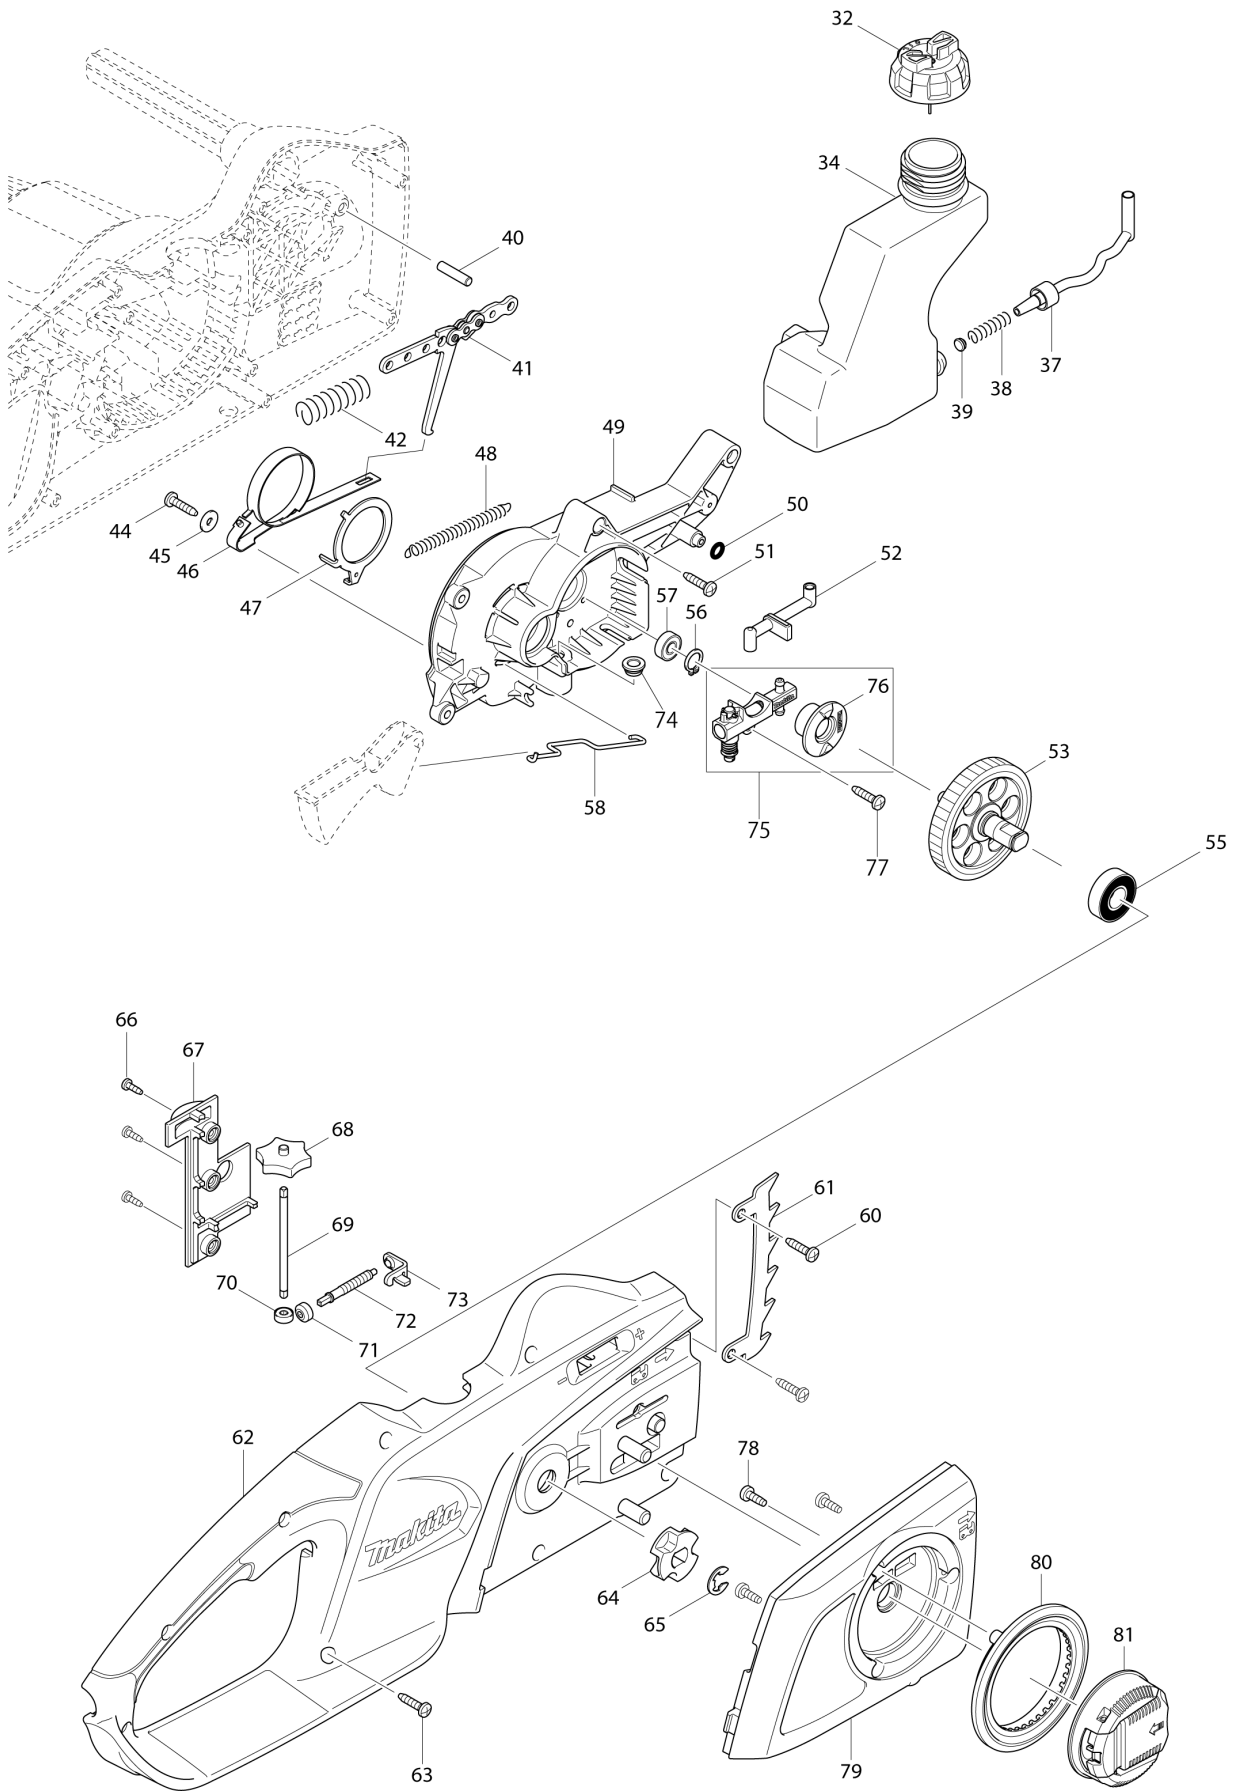

VN	VIETNAM
----	---------

Diagram / Parts List

UC3041A

300MM ELECTRIC CHAIN SAW

(VN) UC3041A / 300MM ELECTRIC CHAIN SAW

(VN) UC3041A / 300MM ELECTRIC CHAIN SAW

VN	VIETNAM
-----------	----------------

UC3041A / 300MM ELECTRIC CHAIN SAW