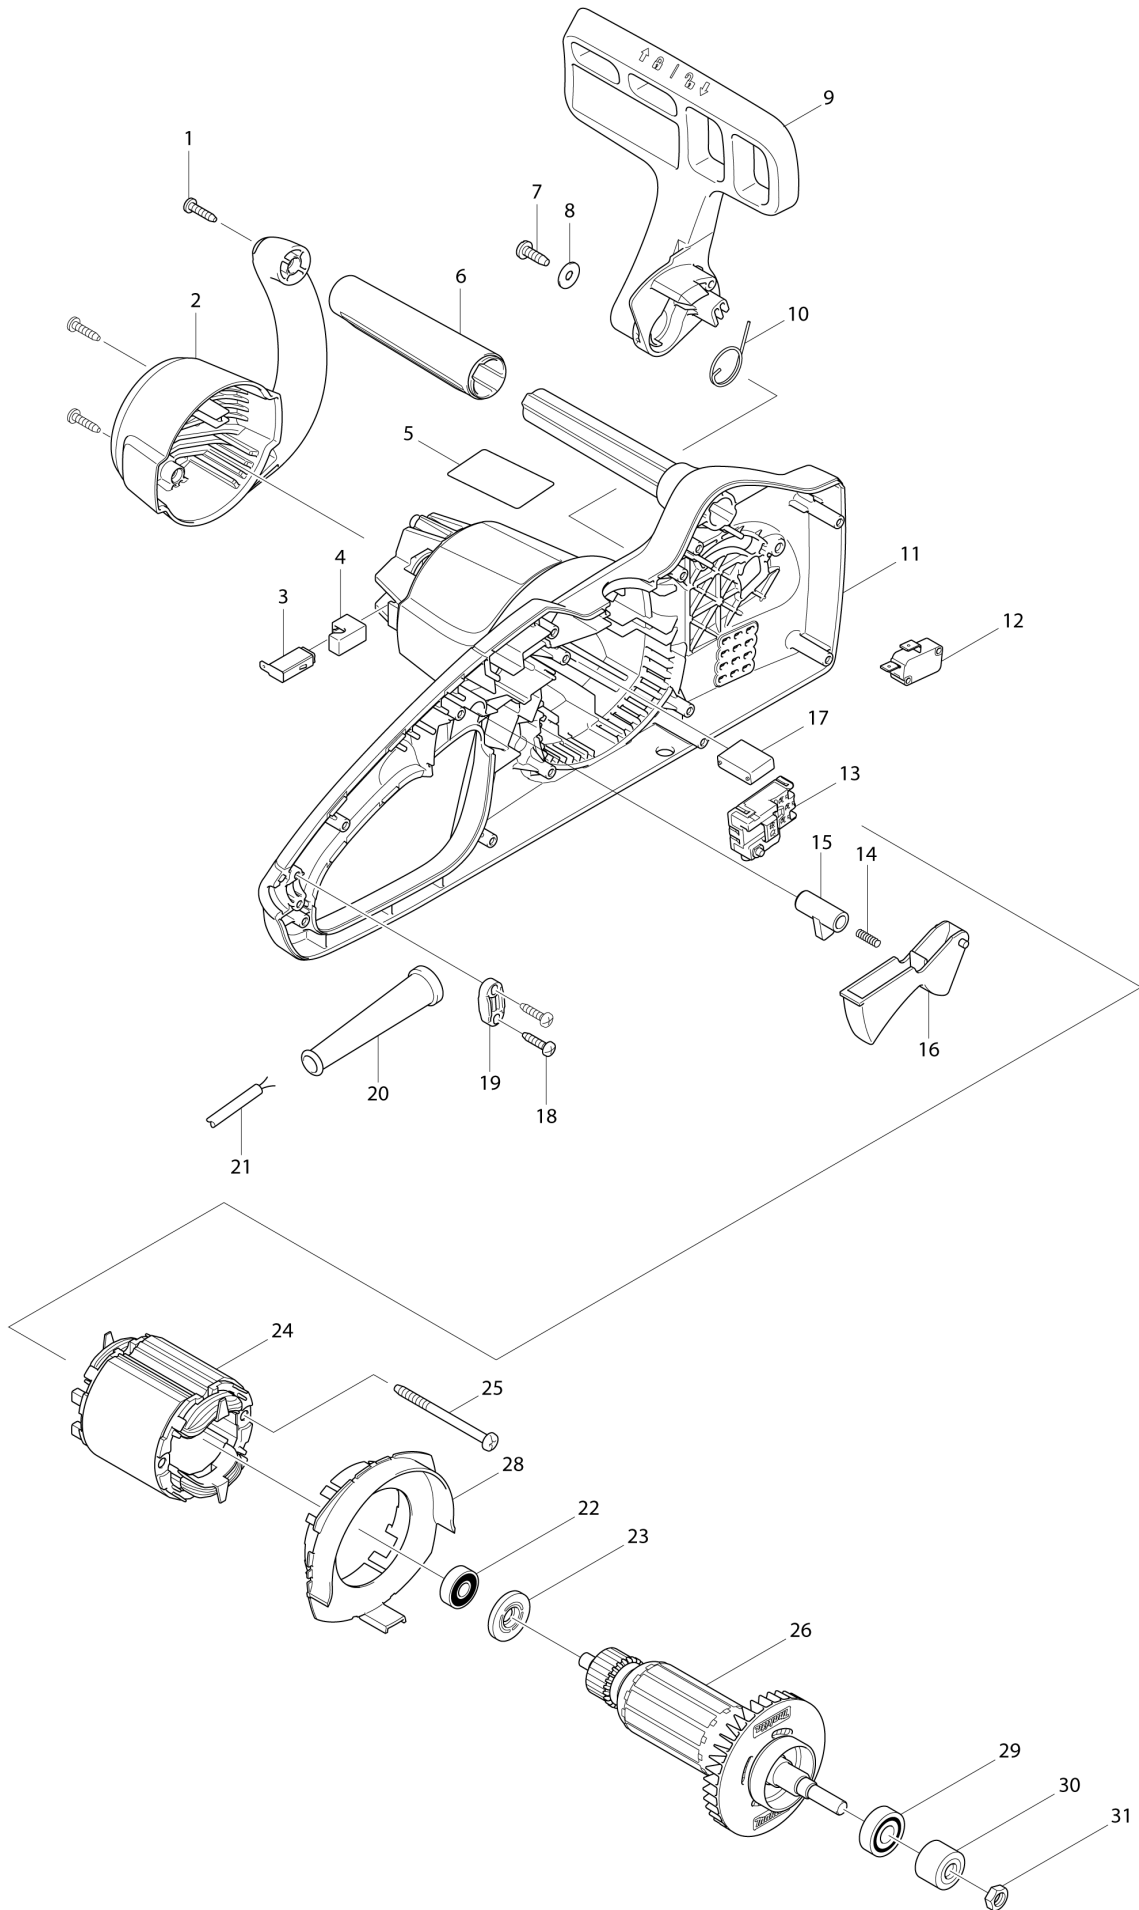

VN	VIETNAM
----	---------

Diagram / Parts List

UC3041A

300MM ELECTRIC CHAIN SAW

(VN) UC3041A / 300MM ELECTRIC CHAIN SAW

(VN) UC3041A / 300MM ELECTRIC CHAIN SAW

VN	VIETNAM
-----------	----------------

UC3041A / 300MM ELECTRIC CHAIN SAW