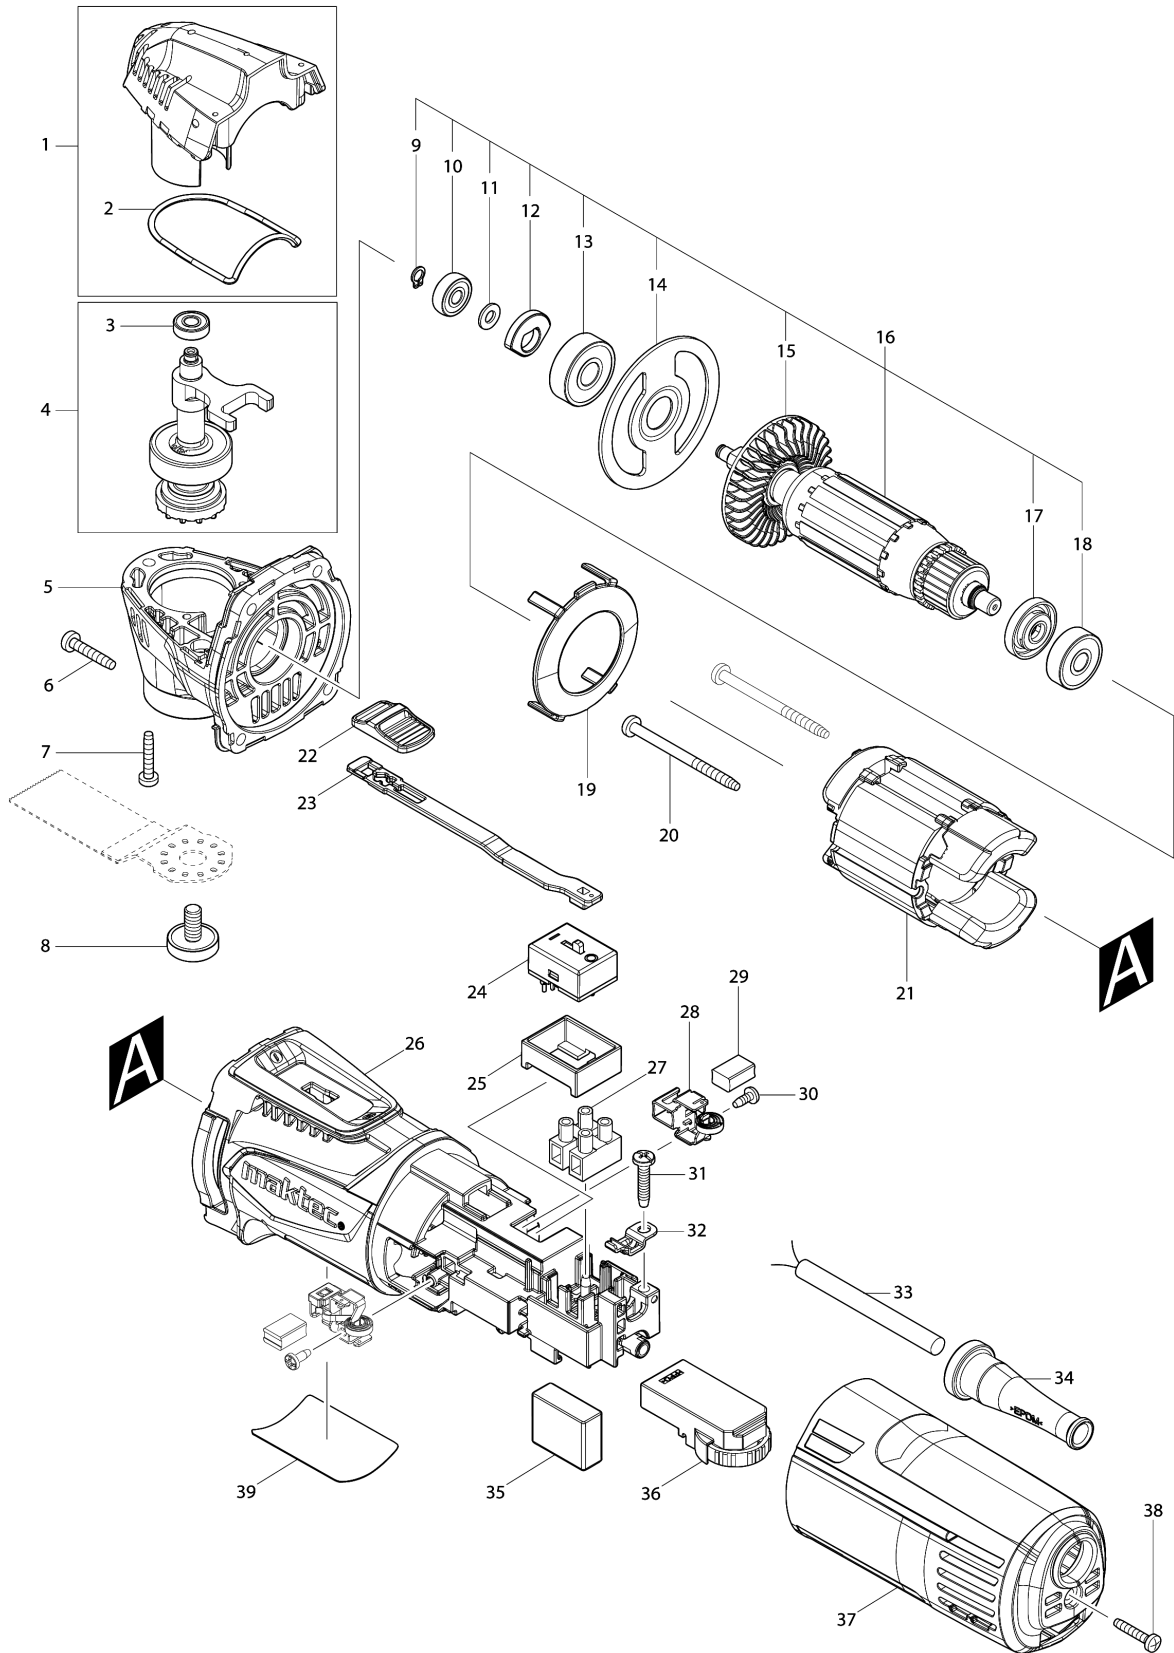

Model No.MT980 MULTI TOOL

Model No.MT980 MULTI TOOL

Item	Parts No.	Description	I/C	Qty	New/Old	Sales	Purch.	Note
001	183M17-7	HEAD HOUSING SET		1				
	D10	INC. 2,5						
002	422371-9	SEAL RING		1				
003	210039-7	BALL BEARING 695DDW		1				
004	136108-5	SPINDLE ASS'Y		1				
	D10	INC. 3						
005	183M17-7	HEAD HOUSING SET		1				
	D10	INC. 1,2						
006	266424-2	TAPPING SCREW 4X20		4				
007	266424-2	TAPPING SCREW 4X20		3				
008	265674-6	HEX. SOKCET HEAD BOLT M6X14		1				
009	961008-8	RETAINING RING S-5		1				
010	210144-0	SPHERE BEARING 505		1				
011	267010-2	FLAT WASHER 5		1				
012	313245-4	BALANCER		1				
013	211092-6	BALL BEARING 629DDW		1				
014	285034-6	BEARING RETAINER		1				
015	240195-9	FAN 50		1				
016	515443-8	ARMATURE ASS'Y 220V		1				
	D10	INC. 9-15,17,18						
017	681636-0	INSULATION WASHER		1				
018	210045-2	BALL BEARING 627DDW		1				
019	458915-9	BAFFLE PLATE		1				
020	266415-3	TAPPING SCREW 4X55		2				
021	634728-4	FIELD 220V		1				
022	453761-5	SWITCH KNOB		1				
023	458914-1	SWITCH LEVER		1				
024	651388-7	SWITCH ASW-1108-03		1				
025	424860-0	SWITCH COVER		1				
026	458947-6	MOTOR HOUSING		1				
027	654531-7	TERMINAL BLOCK 2P		1				
028	643716-0	BRUSH HOLDER		2				
029	195026-6	CARBON BRUSH SET CB-459		1				
030	266492-5	TAPPING SCREW 3X8		2				
031	266424-2	TAPPING SCREW 4X20		1				
032	687681-3	STRAIN RELIEF		1				
033	691284-7	POWER SUPPLY CORD 0.75- 2-2.0		1				
034	682096-9	CORD GUARD		1				
036	620A79-7	CONTROLLER		1				
037	458913-3	REAR COVER		1				
038	266424-2	TAPPING SCREW 4X20		1				