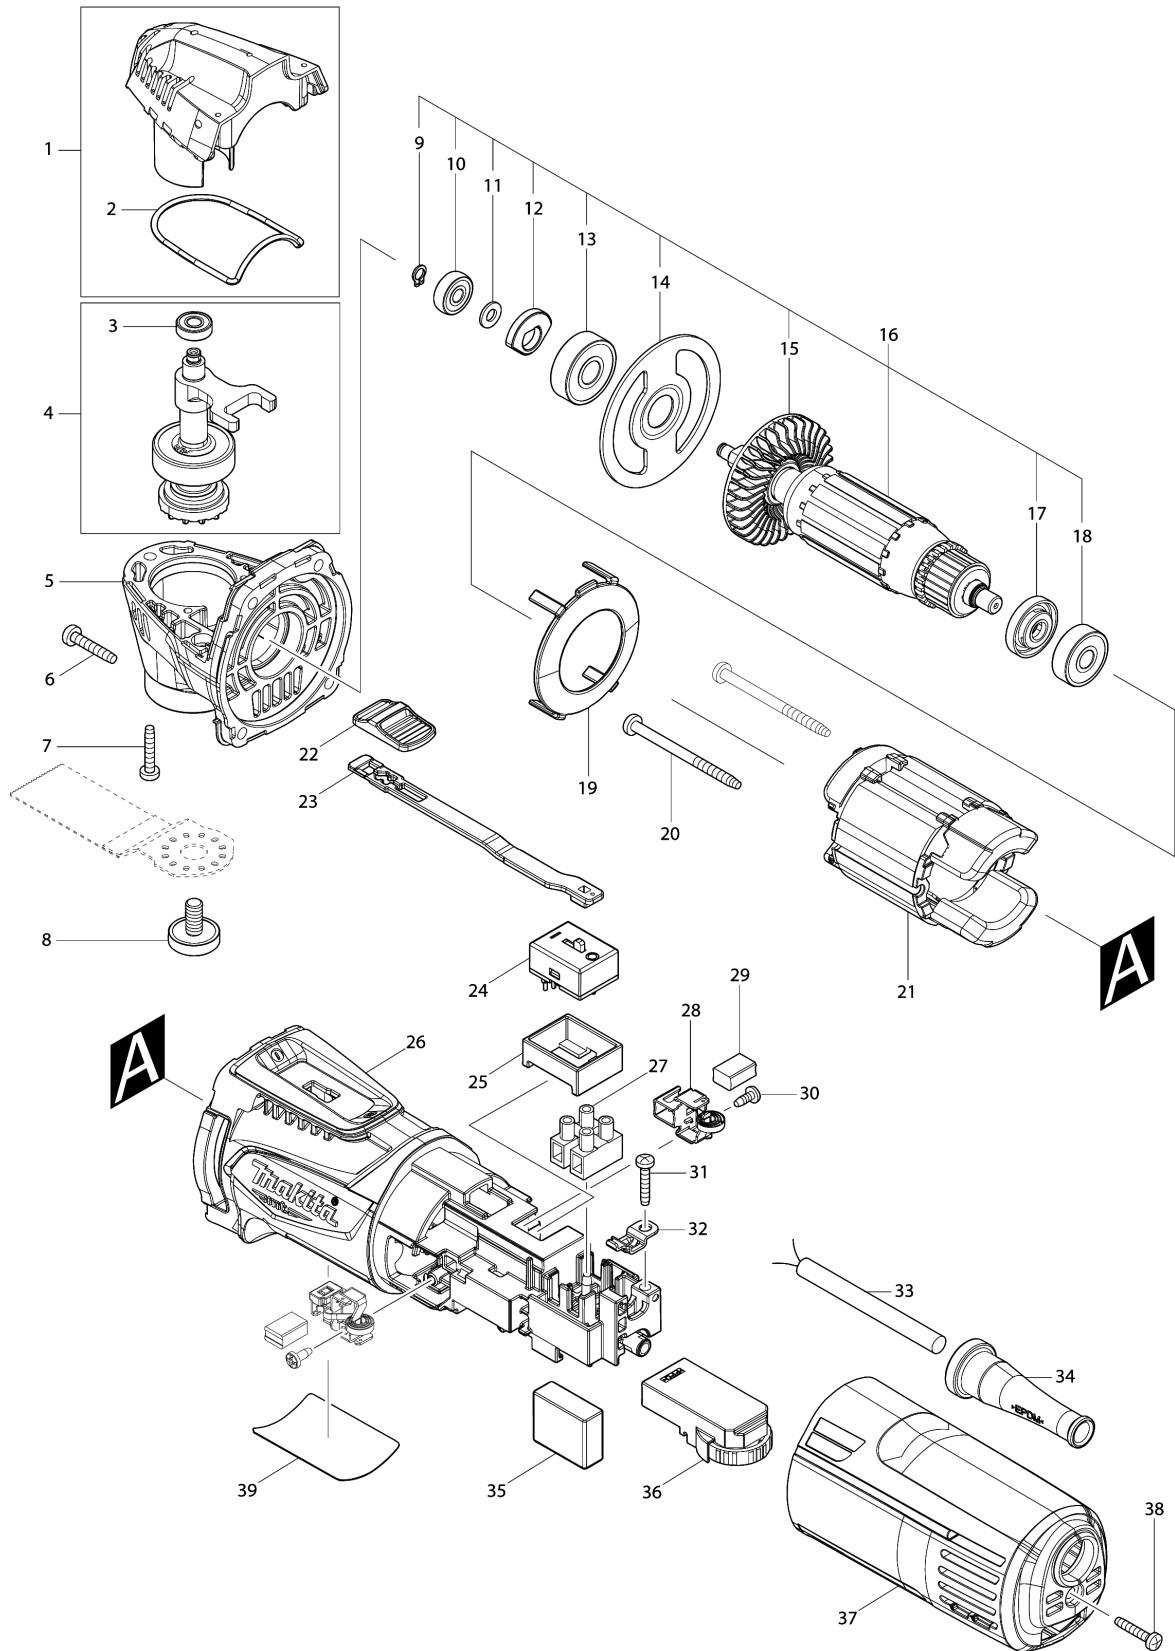

## Model No.M9800 MULTI TOOL

Item	Parts No.	Description	I/C	Qty	New/Old	Sales	Purch.	Note
001	183M17-7	HEAD HOUSING SET		1				
	D10	INC. 2,5						
002	422371-9	SEAL RING		1				
003	210039-7	BALL BEARING 695DDW		1				
004	136108-5	SPINDLE ASS'Y		1				
	D10	INC. 3						
005	183M17-7	HEAD HOUSING SET		1				
	D10	INC. 1,2						
006	266424-2	TAPPING SCREW 4X20		4				
007	266424-2	TAPPING SCREW 4X20		3				
008	265674-6	HEX. SOKCET HEAD BOLT M6X14		1				
009	961008-8	RETAINING RING S-5		1				
010	210144-0	SPHERE BEARING 505		1				
011	267010-2	FLAT WASHER 5		1				
012	313245-4	BALANCER		1				
013	211092-6	BALL BEARING 629DDW		1				
014	285034-6	BEARING RETAINER		1				
015	240195-9	FAN 50		1				
016	515443-8	ARMATURE ASS'Y 220V		1				
	D10	INC. 9-15,17,18						
017	681636-0	INSULATION WASHER		1				
018	210045-2	BALL BEARING 627DDW		1				
019	458915-9	BAFFLE PLATE		1				
020	266415-3	TAPPING SCREW 4X55		2				
021	634728-4	FIELD 220V		1				
022	453761-5	SWITCH KNOB		1				
023	458914-1	SWITCH LEVER		1				
024	651388-7	SWITCH ASW-1108-03		1				
025	424860-0	SWITCH COVER		1				
026	458949-2	MOTOR HOUSING		1				
027	654531-7	TERMINAL BLOCK 2P		1				
028	643716-0	BRUSH HOLDER		2				
029	195026-6	CARBON BRUSH SET CB-459		1				
030	266492-5	TAPPING SCREW 3X8		2				
031	266424-2	TAPPING SCREW 4X20		1				
032	687681-3	STRAIN RELIEF		1				
033	691284-7	POWER SUPPLY CORD 0.75- 2-2.0		1				
034	682096-9	CORD GUARD		1				
036	620A79-7	CONTROLLER		1				
037	458953-1	REAR COVER		1				
038	266424-2	TAPPING SCREW 4X20		1				

## Model No.M9800 MULTI TOOL

Item	Parts No.	Description	I/C	Qty	New/Old	Sales	Purch.	Note
039	855P47-3	M9800 NAME PLATE		1				
A01	410047-0	WRENCH HOLDER 5.6		1				
A02	783203-8	HEX. WRENCH 5		1				

Please order the parts with part number.