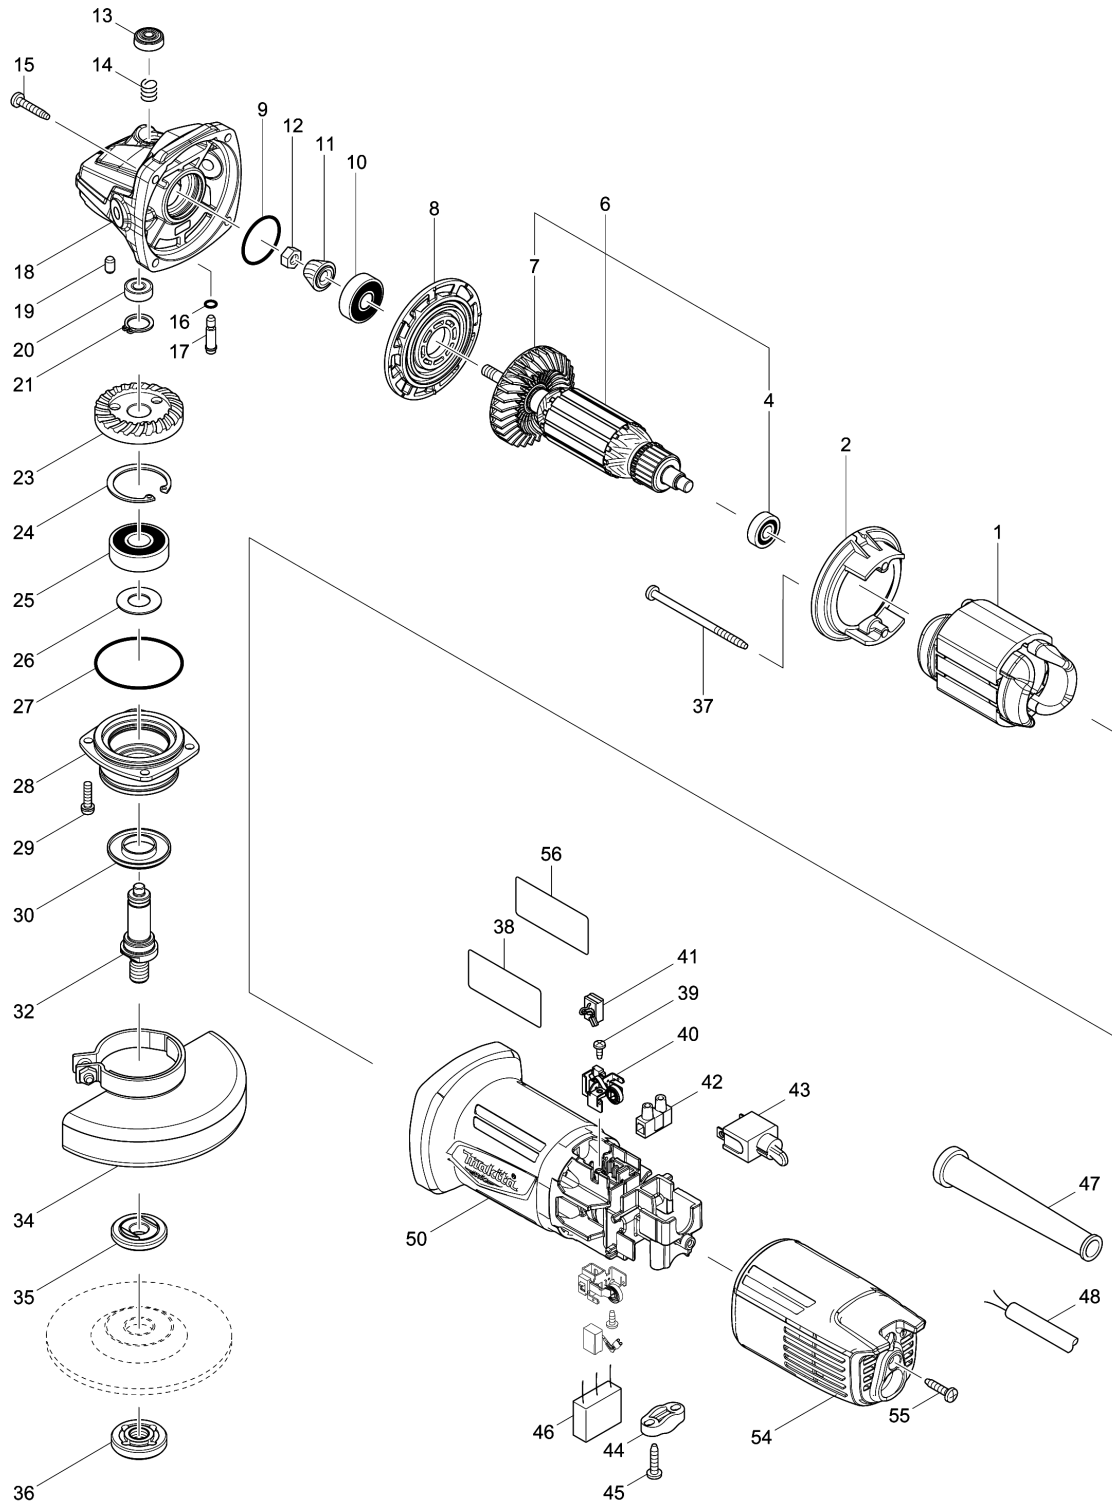

Model No.M9512 100MM ANGLE GRINDER