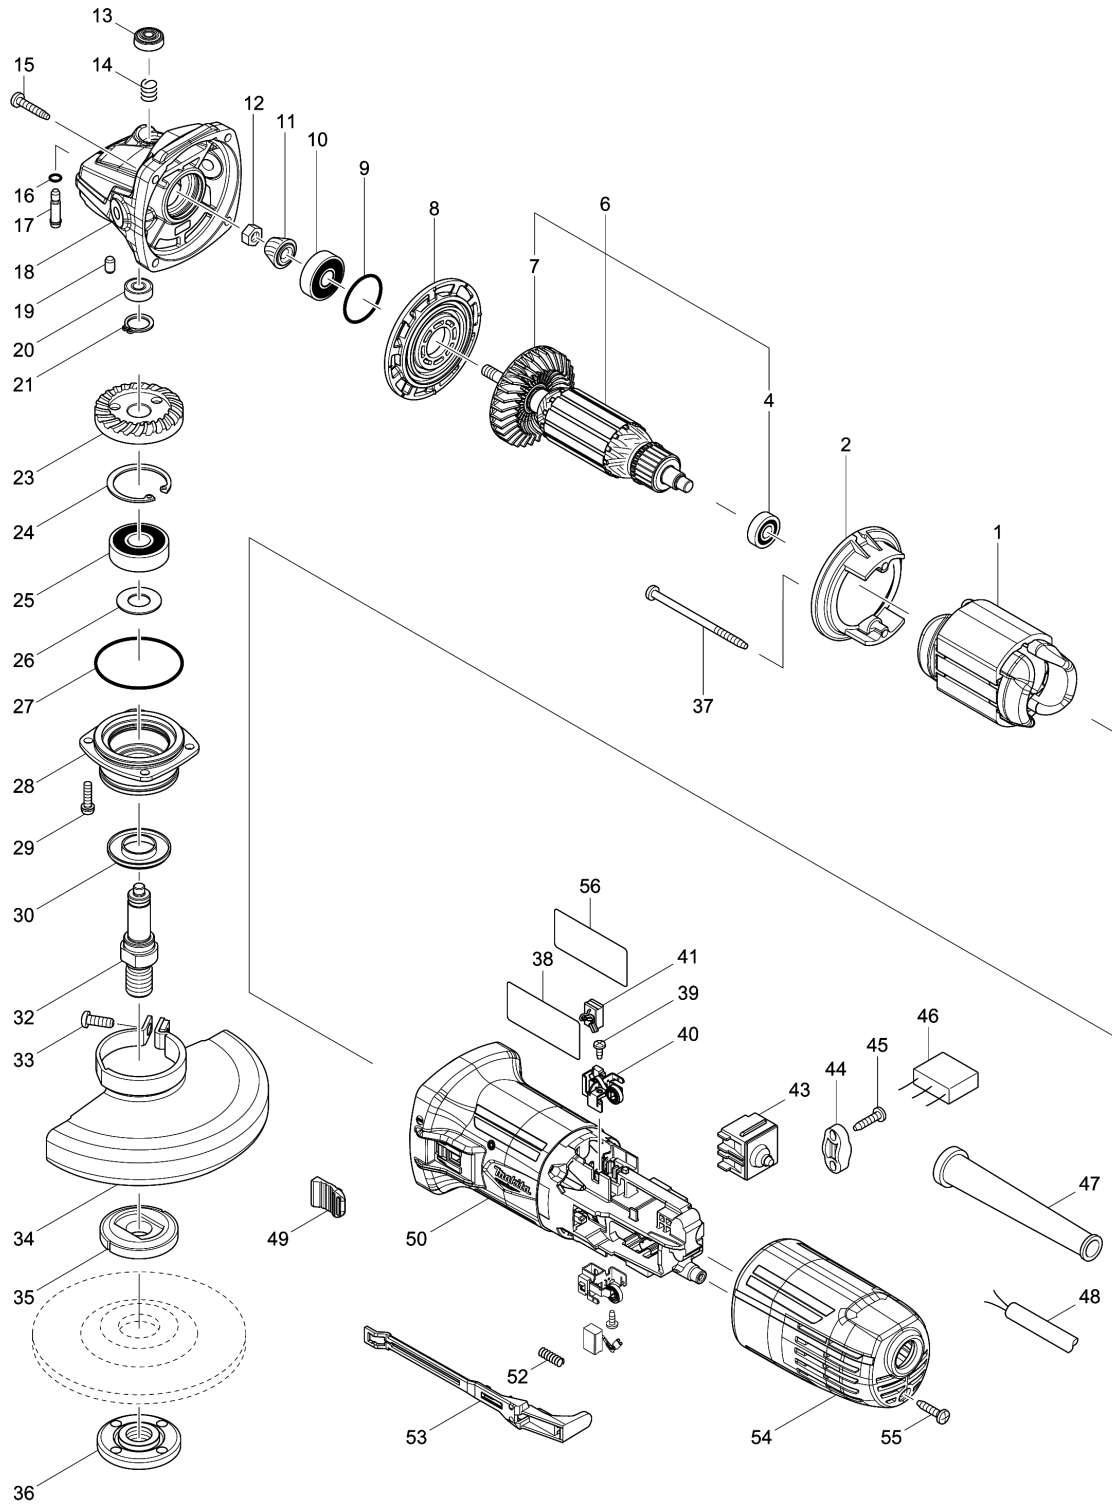

Model No.M9508 125MM ANGLE GRINDER