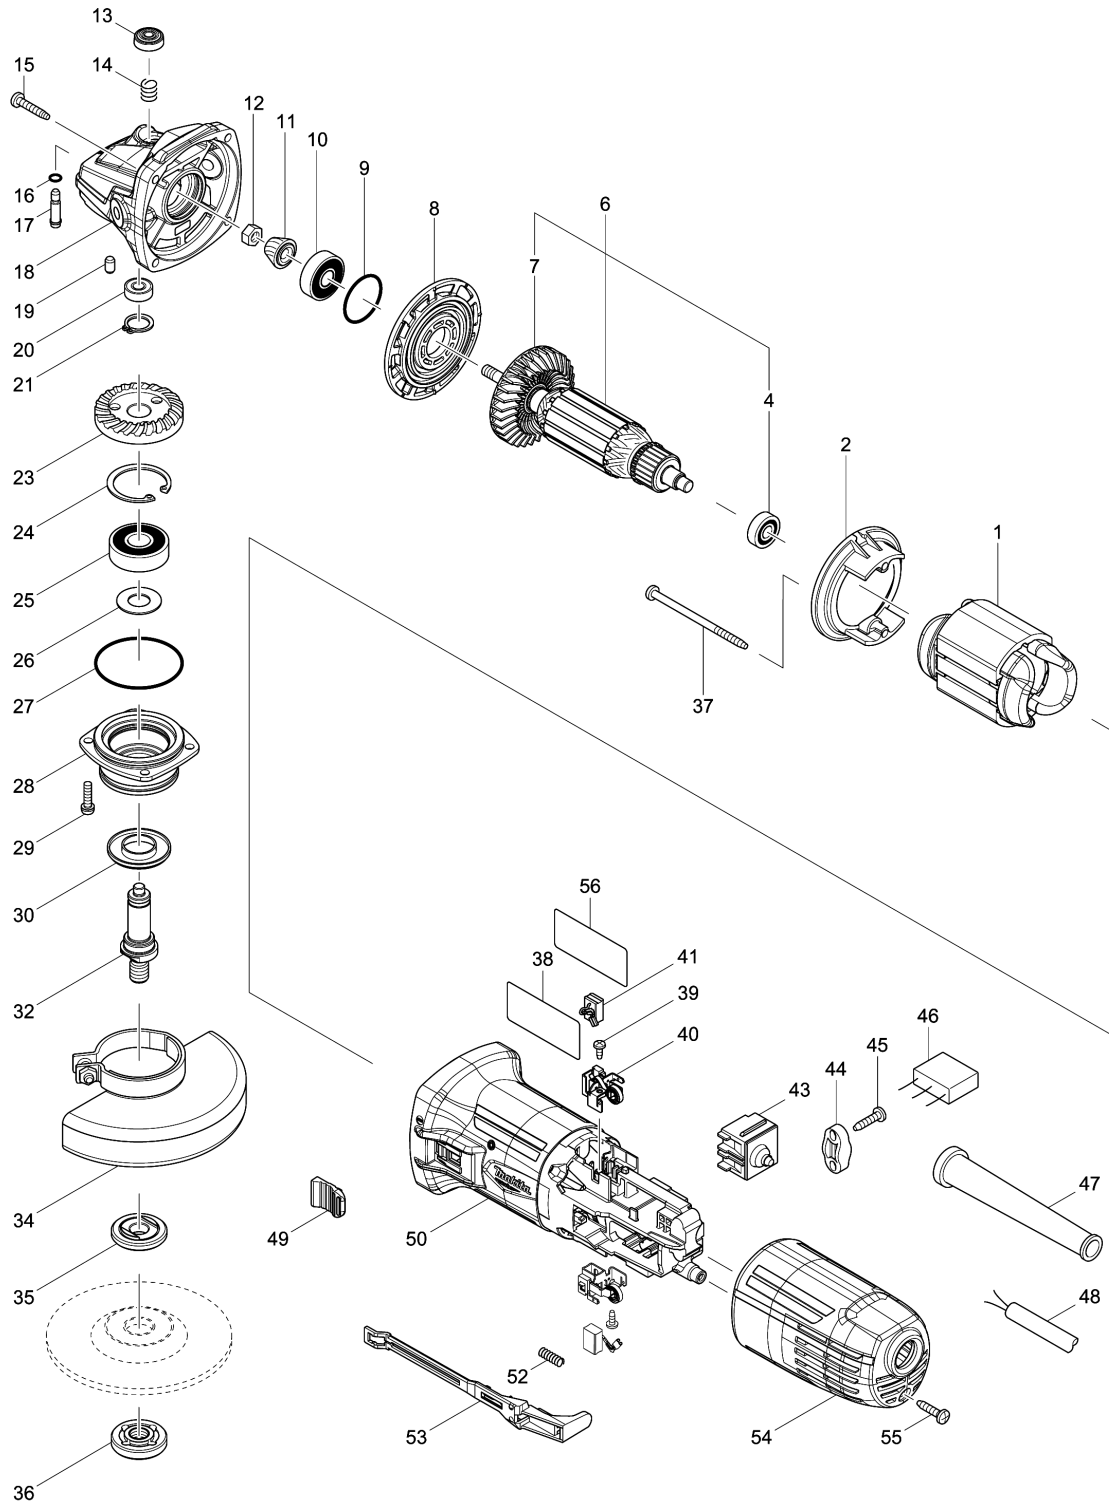

Model No.M9506 100MM ANGLE GRINDER