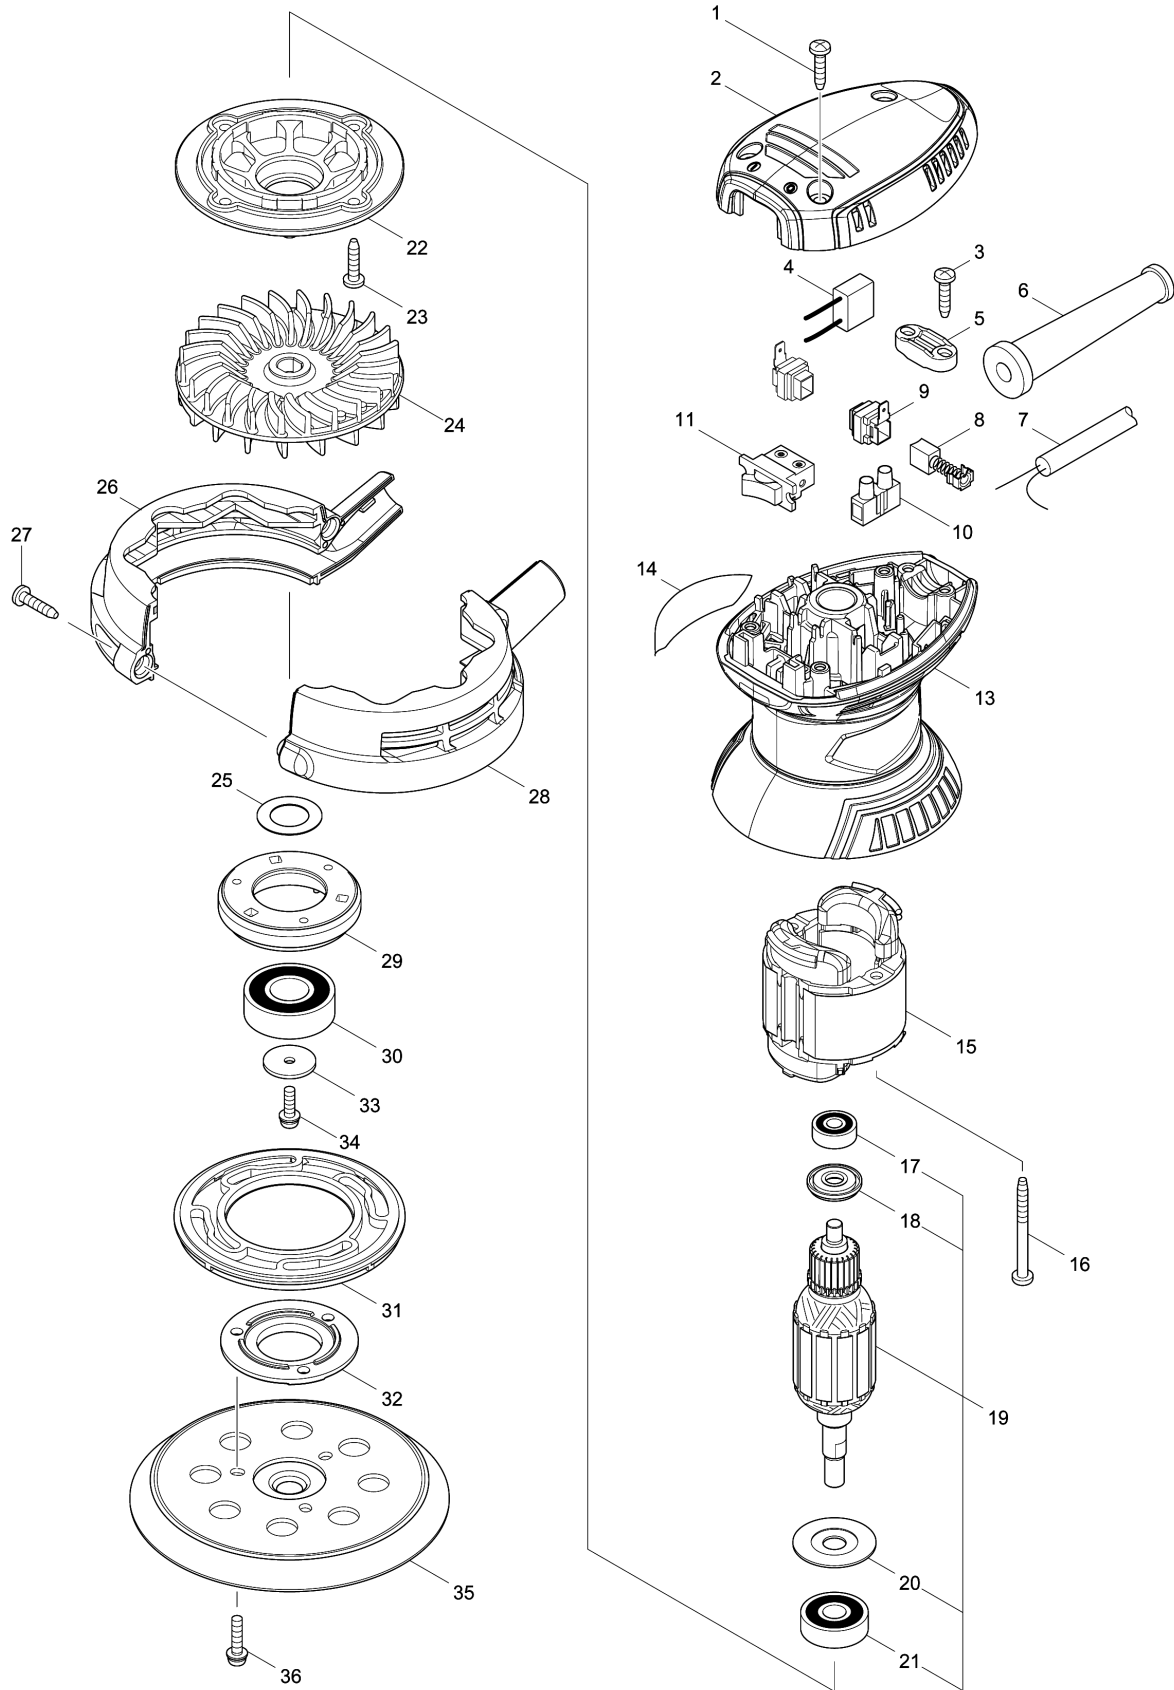

Model No.M9204 125MM RANDOM ORBIT SANDER

Model No.M9204 125MM RANDOM ORBIT SANDER

Item	Parts No.	Description	I/C	Qty	New/Old	Sales	Purch.	Note
001	266326-2	TAPPING SCREW 4X18		3				
002	456564-6	TOP COVER		1				
003	266326-2	TAPPING SCREW 4X18		2				
005	687124-5	STRAIN RELIEF		1				
006	682569-2	CORD GUARD 8-85		1				
007	691284-7	POWER SUPPLY CORD 0.75-2-2.0		1				
008	B-80422	CARBON BRUSH SET CB-419A		1				
009	643995-0	BRUSH HOLDER		2				
010	654532-5	TERMINAL BLOCK 1P		1				
011	651527-9	SWITCH		1				
013	456563-8	MOTOR HOUSING		1				
014	852B84-4	M9204 NAME PLATE		1				
015	633688-7	FIELD 220-240V		1				
016	266425-0	TAPPING SCREW 4X45		2				
017	210028-2	BALL BEARING 606ZZ		1				
018	681675-0	INSULATION WASHER		1				
019	510251-2	ARMATURE ASS'Y 220-240V		1				
D10		INC. 17,18,20,21						
020	267806-1	WASHER 9		1				
021	211092-6	BALL BEARING 629DDW		1				
022	450672-5	BRACKET		1				
023	266326-2	TAPPING SCREW 4X18		4				
024	241673-2	FAN 88		1				
025	267164-5	FLAT WASHER 15		1				
026	183D06-8	SKIRT SET		1	*			
D10		INC. 28			*			
026-1	183S22-0	SKIRT SET	<	1				
D10		INC. 28						
027	266326-2	TAPPING SCREW 4X18		2				
028	183D06-8	SKIRT SET		1	*			
D10		INC. 26			*			
028-1	183S22-0	SKIRT SET	<	1				
D10		INC. 26						
029	318304-9	BEARING BOX		1				
030	211228-7	BALL BEARING 6202DDW		1				
031	424131-5	BRAKE RING		1				
032	318303-1	BEARING BOX COVER		1				
033	253739-6	FLAT WASHER 4		1				
034	265099-4	PAN HEAD SCREW M4X14		1				
035	743081-8	PAD 123		1				
036	265112-8	+PAN HEAD SCREW M4X18		3				

Please order the parts with part number.

Print Date 22/4/2022

Model No.M9204 125MM RANDOM ORBIT SANDER

Item	Parts No.	Description	I/C	Qty	New/Old	Sales	Purch.	Note
A01	161431-9	DUST BAG		1	*			
A01-1	136402-5	DUST BAG ASSY	<	1				
C10	161431-9	DUST BAG		1				
D10		INC. A02-A04						
A02	257202-1	RING 25		1				
A03	416063-0	DUST BAG NOZZLE		1				
A04	416064-8	DUST NOZZLE		1				
A05	794544-7	ABRASIVE DISC 125 #120		1				