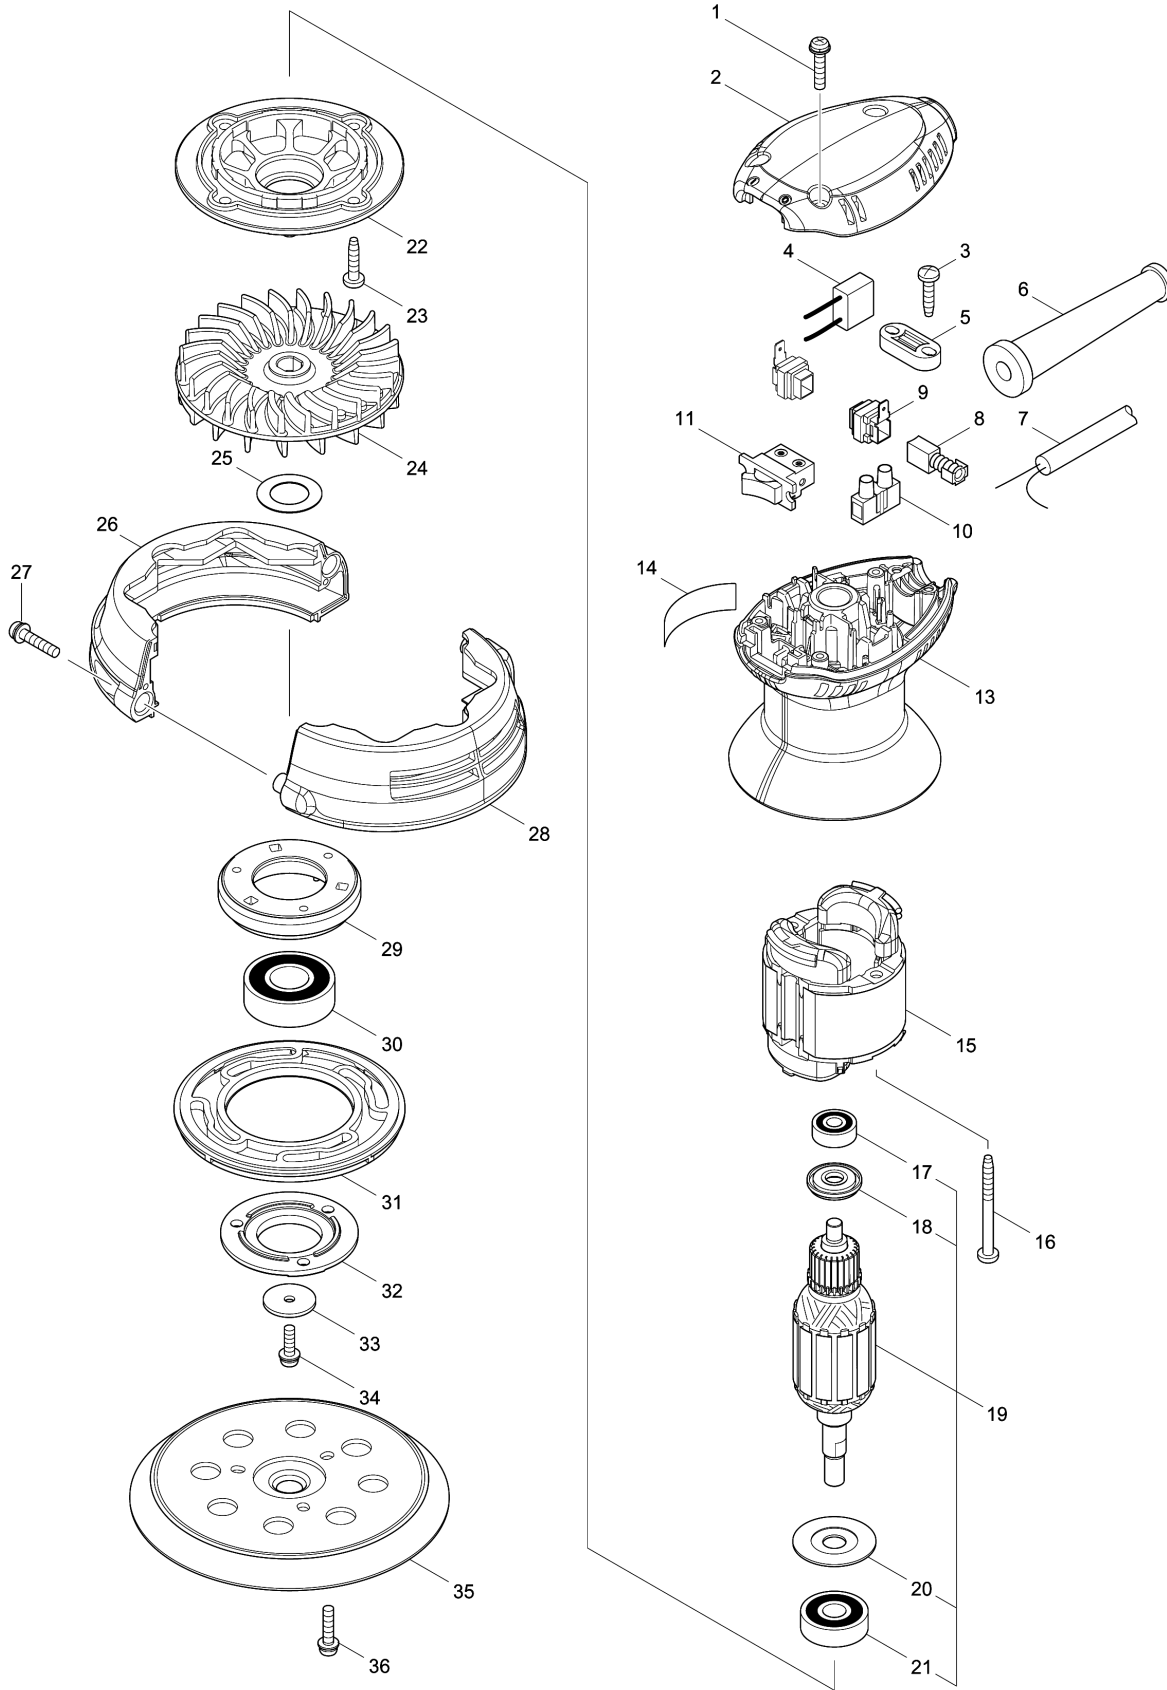

### Model No.M9202 125MM RANDOM ORBIT SANDER

## Model No.M9202 125MM RANDOM ORBIT SANDER

Item	Parts No.	Description	I/C	Qty	New/Old	Sales	Purch.	Note
001	266326-2	TAPPING SCREW 4X18		3				
002	450869-6	TOP COVER		1				
003	266326-2	TAPPING SCREW 4X18		2				
005	687124-5	STRAIN RELIEF		1				
006	682569-2	CORD GUARD 8-85		1				
007	691284-7	POWER SUPPLY CORD 0.75-2-2.0		1				
008	B-80422	CARBON BRUSH SET CB-419A		1				
009	643995-0	BRUSH HOLDER		2				
010	654532-5	TERMINAL BLOCK 1P		1				
011	651527-9	SWITCH		1				
013	456015-9	MOTOR HOUSING		1				
014	851A59-4	M9202 NAME PLATE		1				
015	633688-7	FIELD 220-240V		1				
016	266425-0	TAPPING SCREW 4X45		2				
017	210028-2	BALL BEARING 606ZZ		1				
018	681675-0	INSULATION WASHER		1				
019	510251-2	ARMATURE ASS'Y 220-240V		1				
D10		INC. 17,18,20,21						
020	267806-1	WASHER 9		1				
021	211092-6	BALL BEARING 629DDW		1				
022	450672-5	BRACKET		1				
023	266326-2	TAPPING SCREW 4X18		4				
024	241673-2	FAN 88		1				
025	267164-5	FLAT WASHER 15		1				
026	188622-7	SKIRT SET		1				
D10		INC. 28						
027	265107-1	PAN HEAD SCREW M4X20		2				
028	188622-7	SKIRT SET		1				
D10		INC. 26						
029	318304-9	BEARING BOX		1				
030	211228-7	BALL BEARING 6202DDW		1				
031	424131-5	BRAKE RING		1				
032	318303-1	BEARING BOX COVER		1				
033	253739-6	FLAT WASHER 4		1				
034	265099-4	PAN HEAD SCREW M4X14		1				
035	743081-8	PAD 123		1				
036	265112-8	+PAN HEAD SCREW M4X18		3				
A01	794544-7	ABRASIVE DISC 125 #120		1				

Please order the parts with part number.

Print Date 22/4/2022