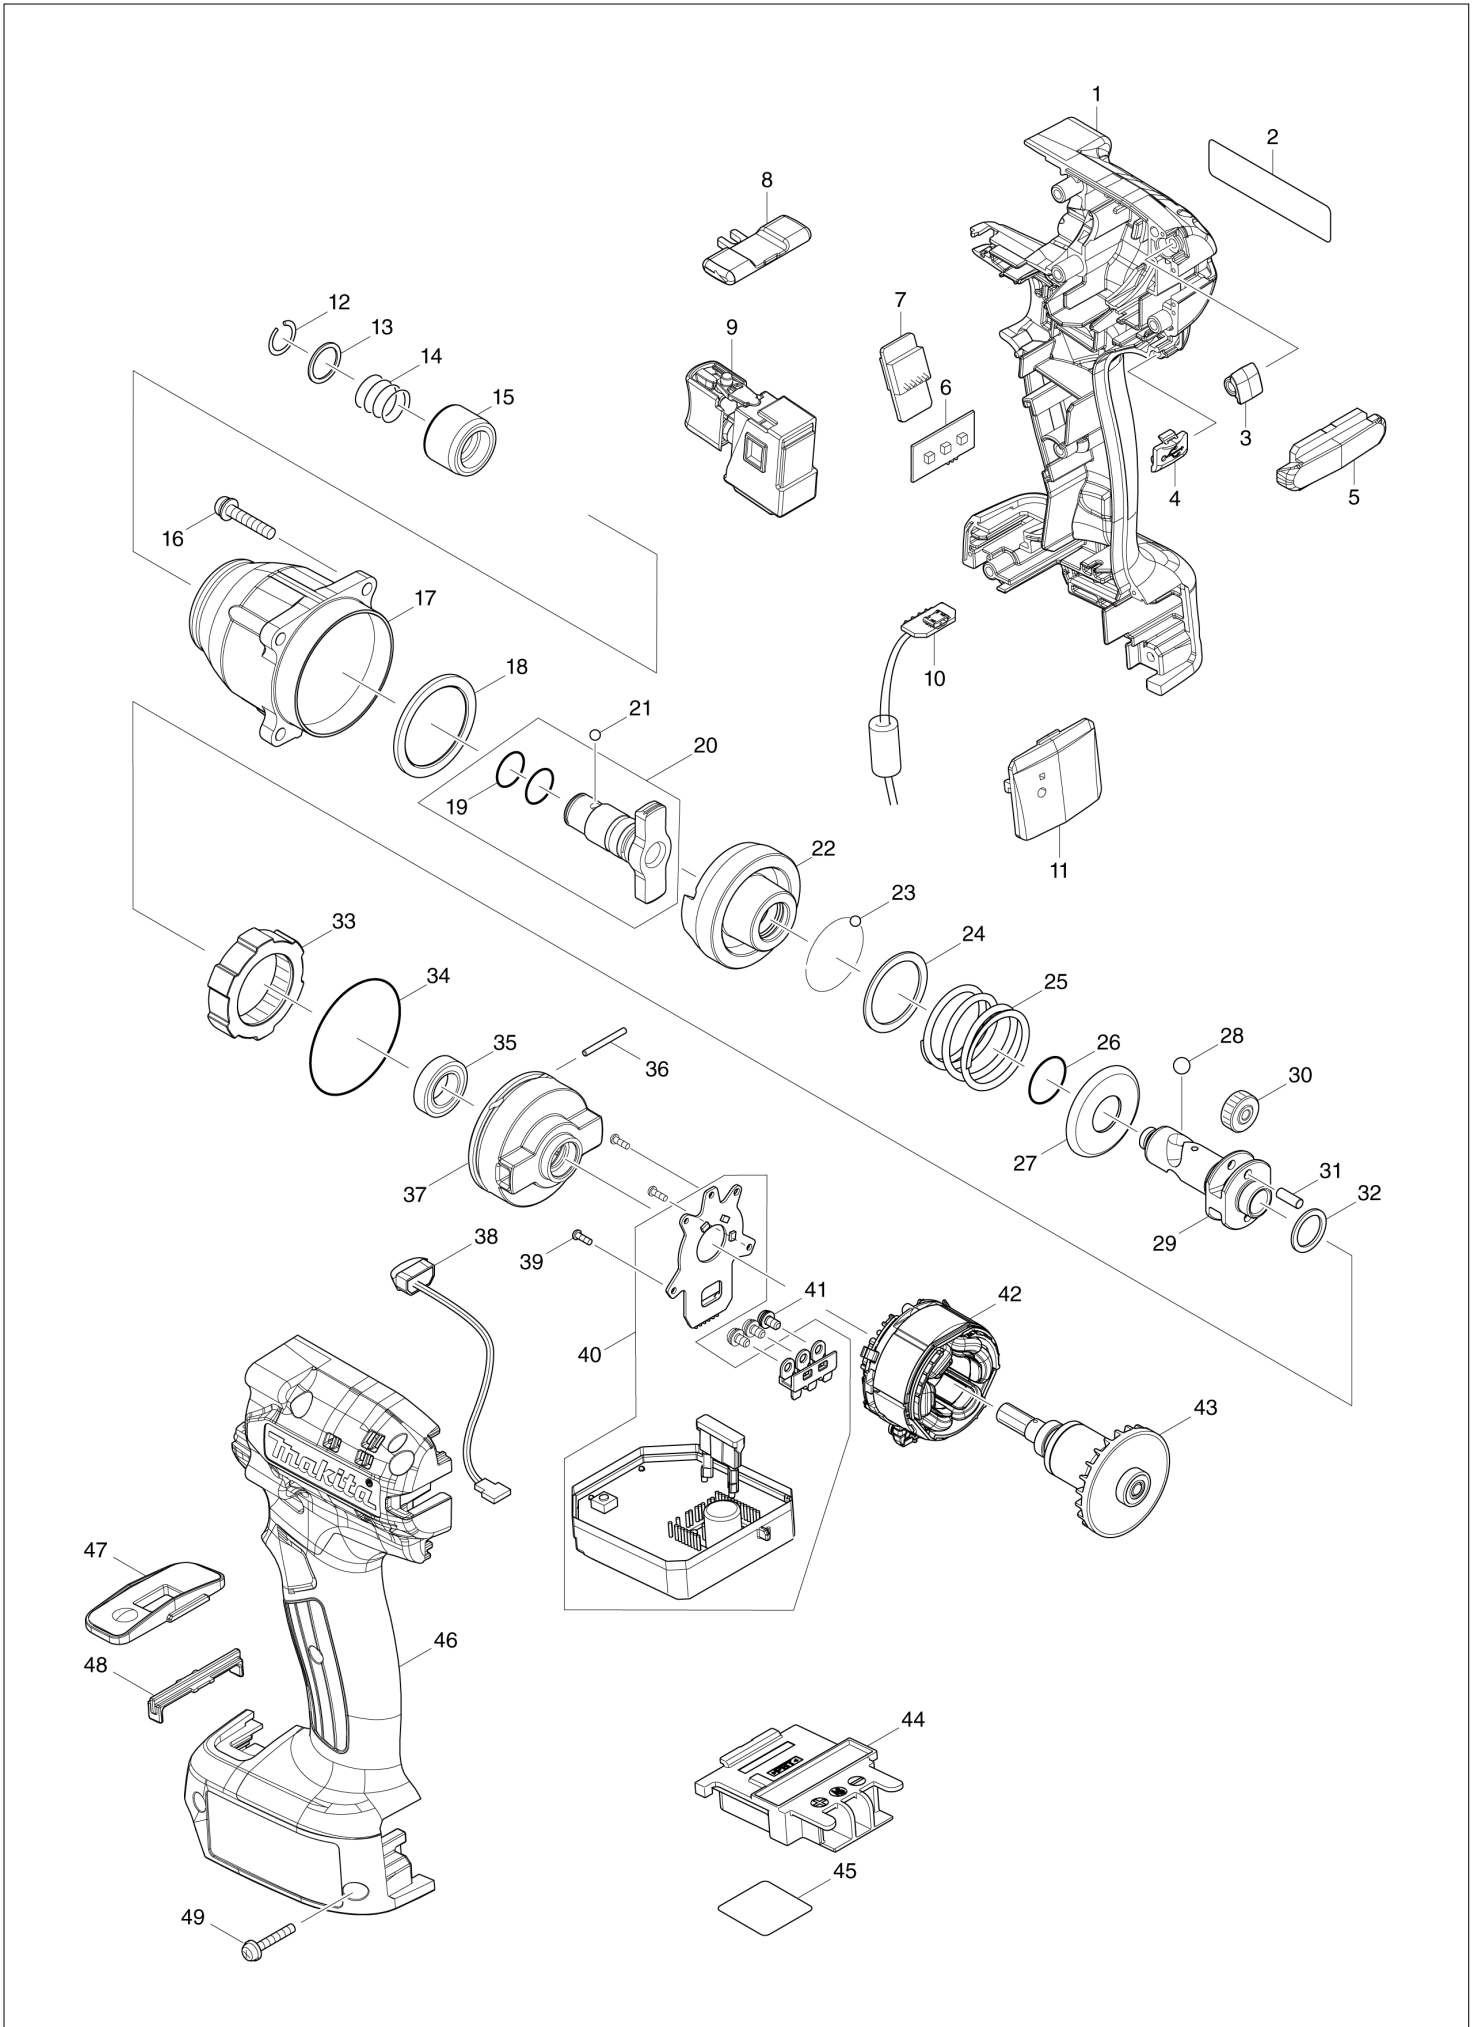

(VN) DTDA140 / CORDLESS IMPACT DRIVER

VN	VIETNAM

DTDA140 / CORDLESS IMPACT DRIVER

Item	Sub	Parts No.	Parts Description	Qty	I/C	E/C No.	Close No.	Remark
001		183M42-8	HOUSING SET	1			D0997	
	C10	263005-3	RUBBER PIN 6	2			D0997	
	C20	931002-4	HEX. NUT M3	7			D0997	
	D10		INC. 46				D0997	
001-1		183P03-6	HOUSING SET	1	<	D0997	D3038	
	C10	263005-3	RUBBER PIN 6	2		D0997	D3038	
	C20	931002-4	HEX. NUT M3	7		D0997	D3038	
	D10		INC. 46			D0997	D3038	
001-2		183M42-8	HOUSING SET	1	<	D3038		
	C10	263005-3	RUBBER PIN 6	2		D3038		
	C20	931002-4	HEX. NUT M3	7		D3038		
	D10		INC. 46			D3038		
002		855U58-8	DTDA140 NAME PLATE	1				
003		459417-8	ID COVER BLACK	1				
004		144709-5	USB COVER COMPLETE	1				
005		457484-7	LENS	1				
006		620A98-3	LED CIRCUIT	1				
007		620A97-5	BUZZER CIRCUIT	1				
008		455053-8	F/R CHANGE LEVER	1				
009		140L08-5	SWITCH COMPLETE	1				
	C10	422465-0	SWITCH COVER	1				
010		620A99-1	USB CIRCUIT	1				
011		459402-1	COVER	1				
012		231951-8	RING SPRING 11	1				
013		267085-1	FLAT WASHER 12	1				
014		233005-7	COMPRESSION SPRING 13	1				
015		162257-2	SLEEVE	1				
016		265145-3	+ PAN HEAD SCREW M4X22	4				
017		140L06-9	HAMMER CASE B COMPLETE	1				
	C10	210177-5	BALL BEARING 68/14LLU	2				
	C20	213380-7	O RING 24	2				
	C30	267063-1	FLAT WASHER 18	1				
	C40	962113-4	RETAINING RING R-24	1				
018		261160-5	NYLON WASHER 30	1				
019		213118-0	O RING 12	2				
020		136117-4	ANVIL N ASSY	1			D9016	
	D10		INC. 19				D9016	
020-1		136455-4	ANVIL N ASSY	1	<	D9016		
	D10		INC. 19			D9016		
021		216001-0	STEEL BALL 3.5	2				
022		327345-4	HAMMER D	1				
023		216001-0	STEEL BALL 3.5	24				
024		267175-0	FLAT WASHER 24	1				
025		232526-6	COMPRESSION SPRING 25 C	1				
026		213541-9	O-RING 14	1				
027		267851-6	CUP WASHER 14	1				
028		216011-7	STEEL BALL 5.6	2				
029		327355-1	SPINDLE B	1				
030		226896-3	SPUR GEAR 16	2				
031		256173-9	PIN 3.5	2				
032		267104-3	FLAT WASHER 12	1				
033		226895-5	INTERNAL GEAR 39	1				
034		213561-3	O RING 42	1				
035		211136-2	BALL BEARING 6801LLB	1				
036		256555-5	PIN 2	2				
037		459400-5	INTERNAL GEAR CASE	1				
038		620521-2	LED CIRCUIT	1				
039		266490-9	TAPPING SCREW PT 2X6	3				
040		620A31-5	CONTROLLER	1				
041		652069-6	FLAT HEAD SCREW M3X6	3				
042		629418-2	STATOR	1				
043		619574-6	ROTOR	1				
044		643850-6	TERMINAL	1				
045		855U63-5	DTDA140 SERIAL NO. LABEL	1				
046		183M42-8	HOUSING SET	1			D0997	

Interchange
O : Yes
X : No
< : the new part can be substituted for the current.
> : the current part can be substituted for the new.
S : Interchangeable as a set.