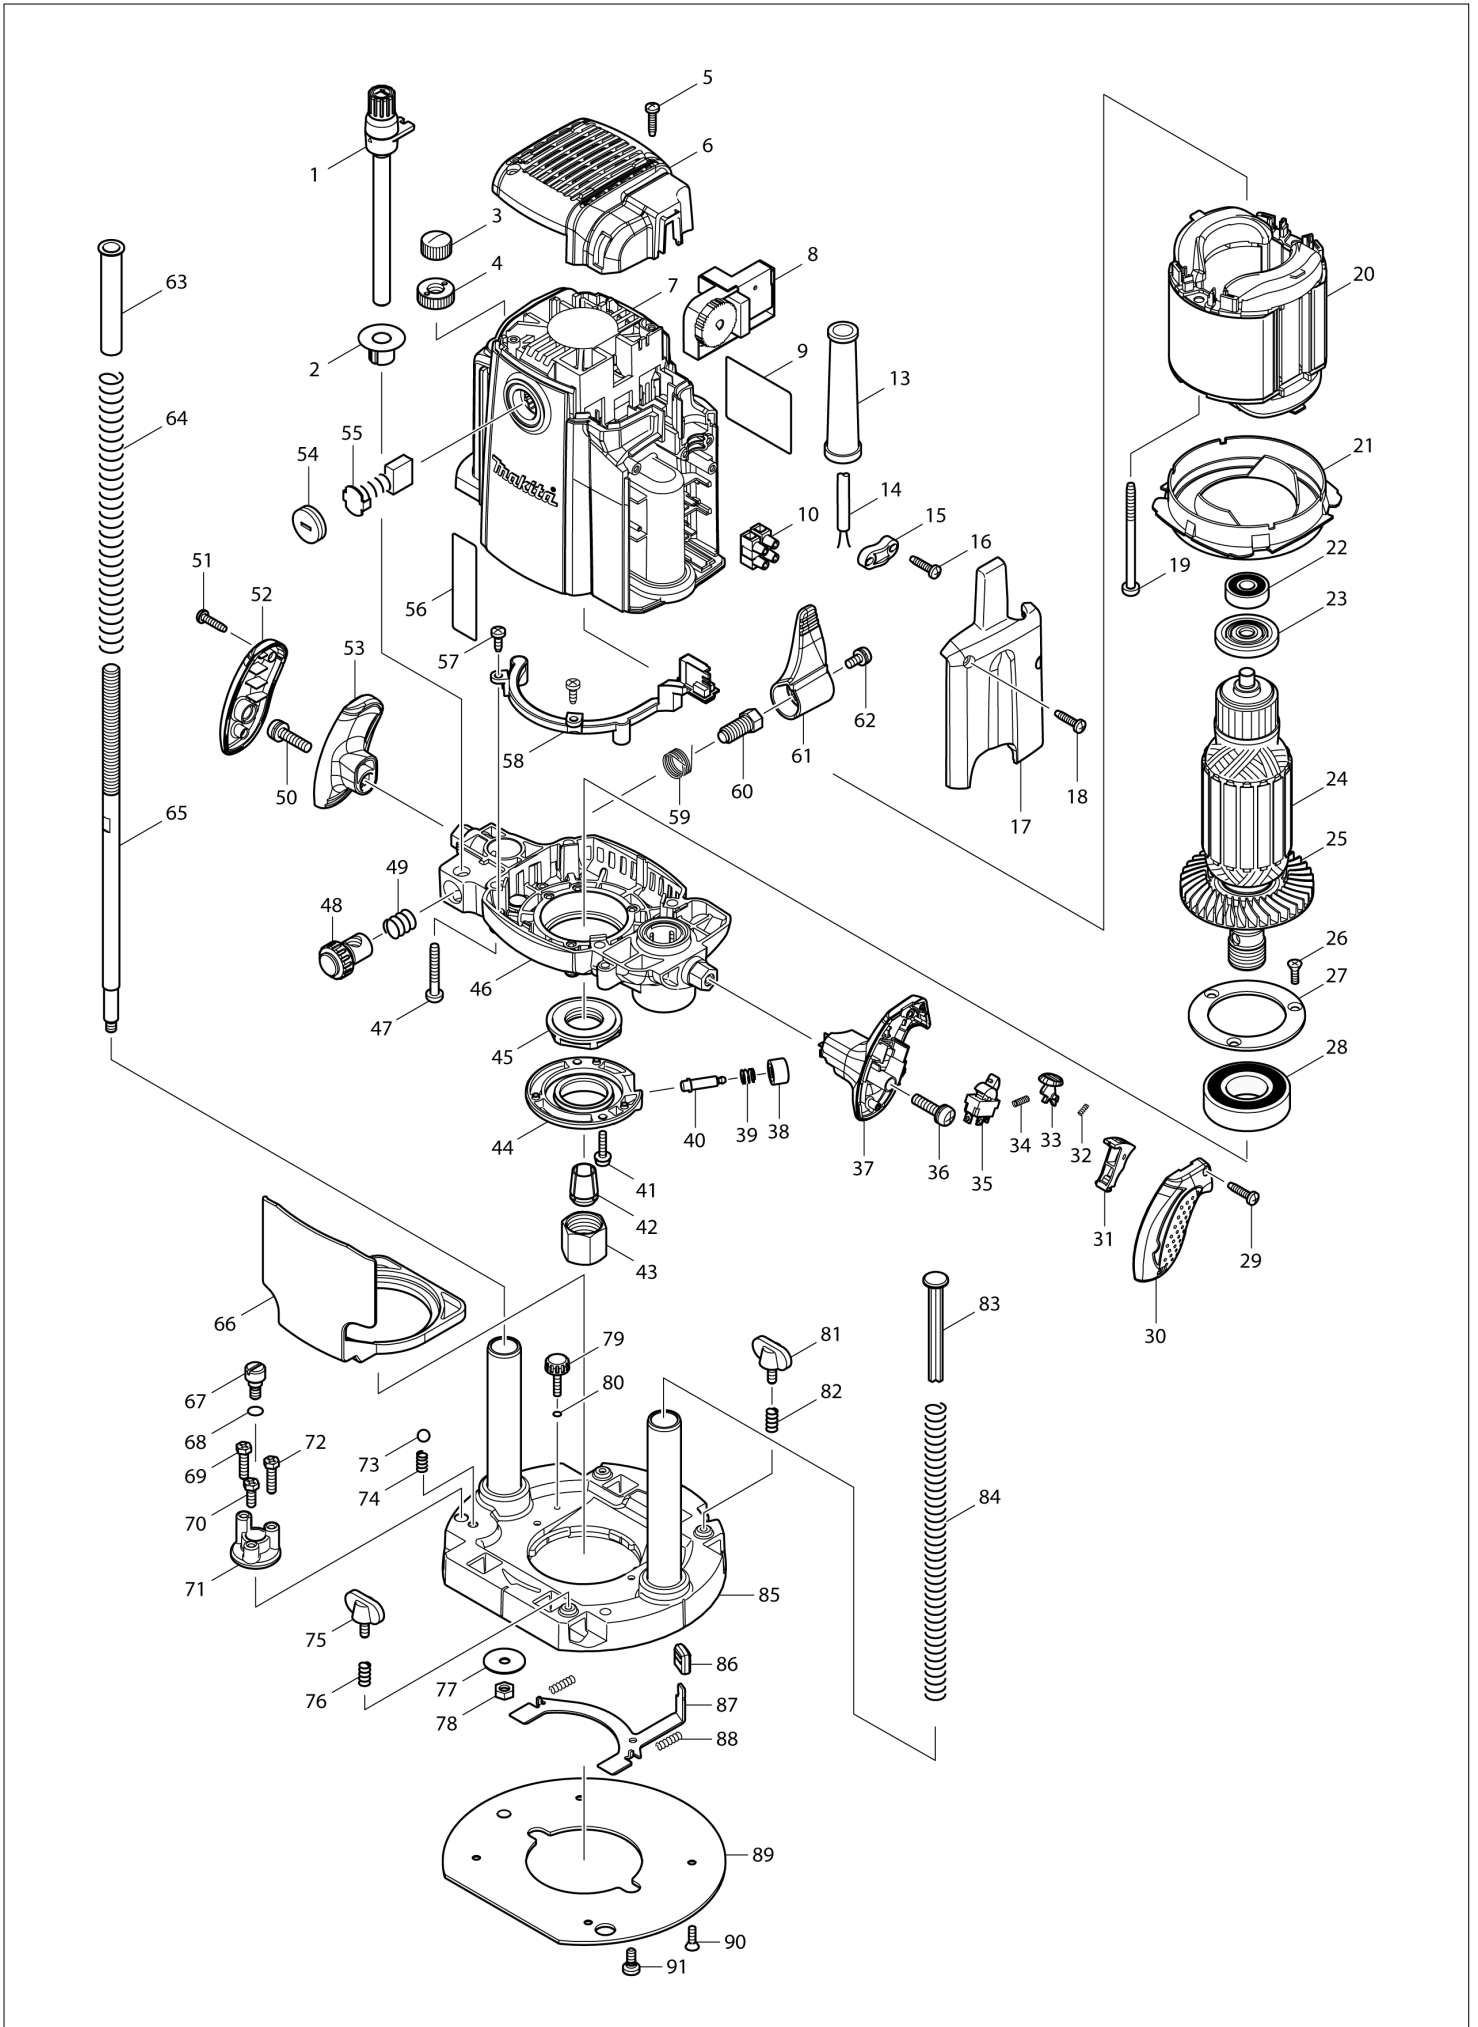

(VN) RP2301FC / ROUTER

VN	VIETNAM

RP2301FC / ROUTER

Item	Sub	Parts No.	Parts Description	Qty	I/C	E/C No.	Close No.	Remark
001		125542-4	THUMB SCREW M10X115 ASS'Y	1				
002		450946-4	DEPTH POINTER	1				
003		252643-6	WING NUT M10	1				
004		410129-8	NYLON NUT M10	1				
005		265995-6	TAPPING SCREW 4X18	2				
006		450947-2	REAR COVER	1				
007		140003-3	MOTOR HOUSING COMPLETE	1			88600	
	C10	643707-1	BRUSH HOLDER	2			88600	
	C20	638648-4	SUPPORT UNIT	1			88600	
	C30	816922-2	SCALE PLATE	1			88600	
007-1		158978-2	MOTOR HOUSING COMPLETE	1	<	88600		
	C10	643707-1	BRUSH HOLDER	2		88600		
	C20	638648-4	SUPPORT UNIT	1		88600		
	C30	816923-0	SCALE PLATE	1		88600		
008		631859-0	CONTROLLER	1			91741	
008-1		620081-4	CONTROLLER	1	<	91741		
009		866381-0	RP2301FC NAME PLATE	1			Z48112	
009-1		811N11-2	RP2301FC NAME PLATE	1	O	Z48112		
010		654531-7	TERMINAL BLOCK 2P	1				
013		682505-8	CORD GUARD 10-90	1				
014		691216-4	POWER SUPPLY CORD 1.25-2-2.5	1				
015		687054-0	STRAIN RELIEF	1				
016		265995-6	TAPPING SCREW 4X18	2				
017		450949-8	COVER	1				
018		265995-6	TAPPING SCREW 4X18	2				
019		266059-9	TAPPING SCREW 5X75	2				
020		636013-1	FIELD 220V	1				
021		450944-8	BUFFLE PLATE	1				
022		211092-6	BALL BEARING 629DDW	1				
023		681631-0	INSULATION WASHER	1				
024		517813-7	ARMATURE ASS'Y 220V	1				
	D10		INC. 22,23,25					
025		240112-9	FAN 80	1				
026		251295-0	+ COUNTERSUNK HEAD SCREW M4X1	3				
027		285731-4	BEARING RETAINER 60	1				
028		211380-1	BALL BEARING 6205DDW	1				
029		265995-6	TAPPING SCREW 4X18	2				
030		450937-5	GRIP COVER R	1				
031		450940-6	SWITCH LEVER	1			91107	
031-1		450940-6	SWITCH LEVER	1	<	91107		
032		233024-3	COMPRESSION SPRING 4	1				
033		450941-4	LOCK OFF BUTTON	1				
034		231372-4	COMPRESSION SPRING 5	1				
035		651430-4	SWITCH	1				
036		911343-4	PAN HEAD SCREW M6X25	1				
037		450936-7	GRIP R	1				
038		450942-2	PUSH BUTTON	1				
039		233072-2	COMPRESSION SPRING 8	1				
040		268234-3	COLLARED PIN 6	1				
041		911133-5	PAN HEAD SCREW M4X18	2				
042		763622-4	COLLET CONE 1/2"	1				
043		763674-5	COLLET NUT	1				
044		318382-9	RETAINER COVER	1				
045		285849-1	RETAINER	1				
046		158972-4	MOTOR BRACKET COMPLETE	1				
047		266012-5	TAPPING SCREW 5X35	4				
048		153476-1	HALF NUT COMPLETE	1				
049		231231-2	COMPRESSION SPRING 12	1				
050		911343-4	PAN HEAD SCREW M6X25	1				
051		265995-6	TAPPING SCREW 4X18	2				
052		450939-1	GRIP COVER L	1				
053		450938-3	GRIP L	1				
054		643700-5	BRUSH HOLDER CAP 7-18	2				
055		B-80139	CARBON BRUSH SET CB-203A	1			85070	
055-1		B-80341	CARBON BRUSH SET CB-203A	1	<	85070		

Interchange
O : Yes
X : No
< : the new part can be substituted for the current.
> : the current part can be substituted for the new.
S : Interchangeable as a set.