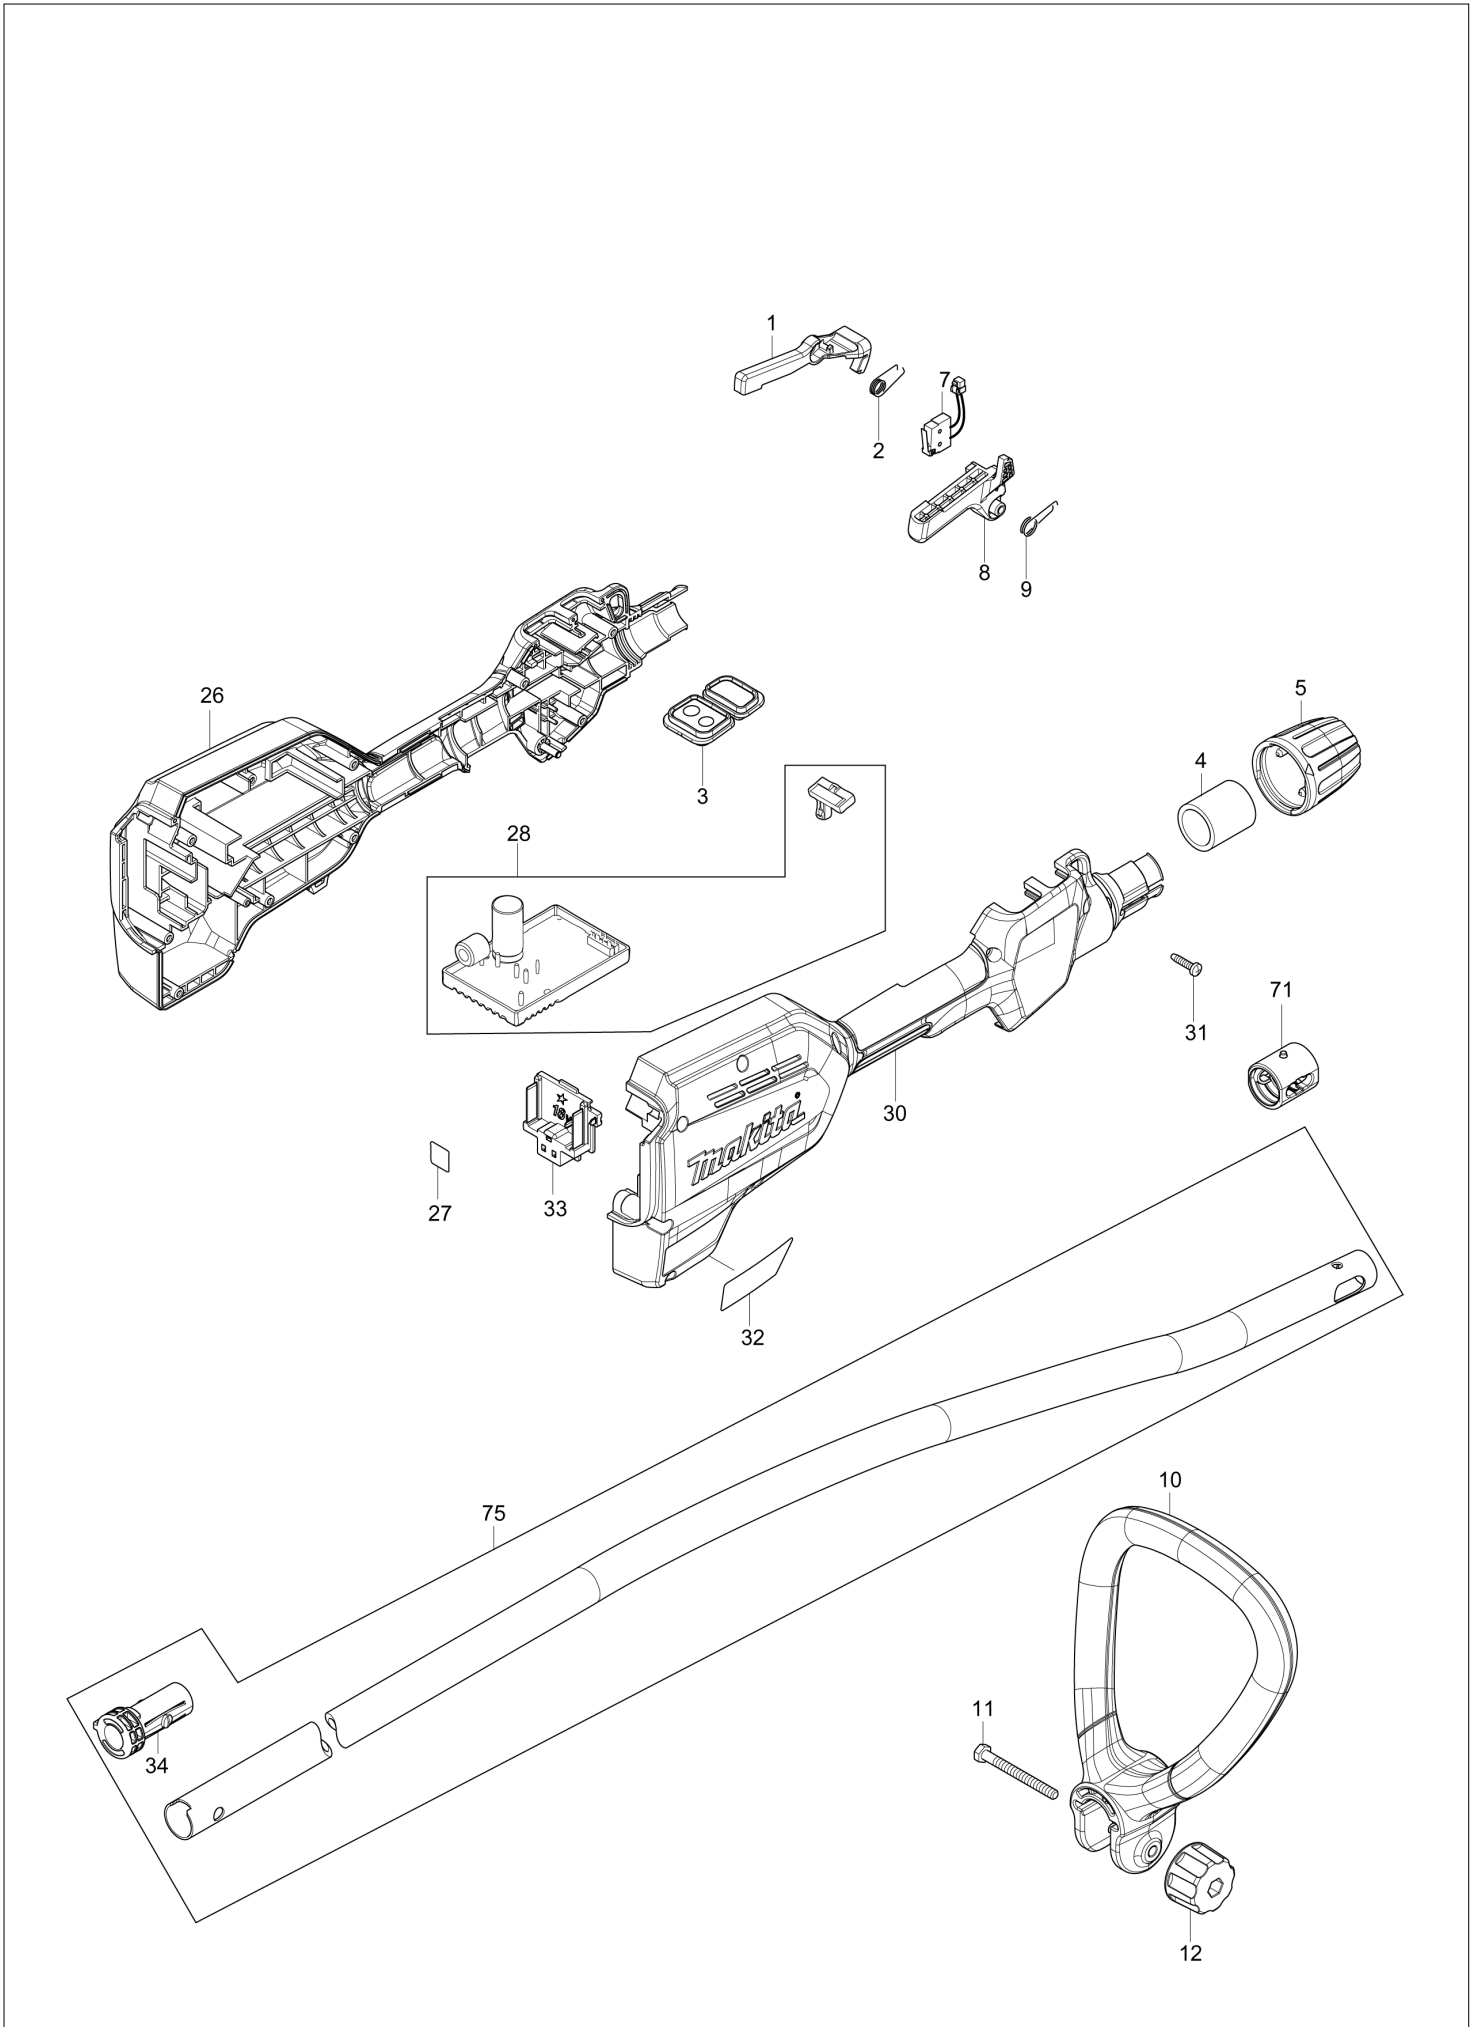

(VN) DUR189 / CORDLESS GRASS TRIMMER