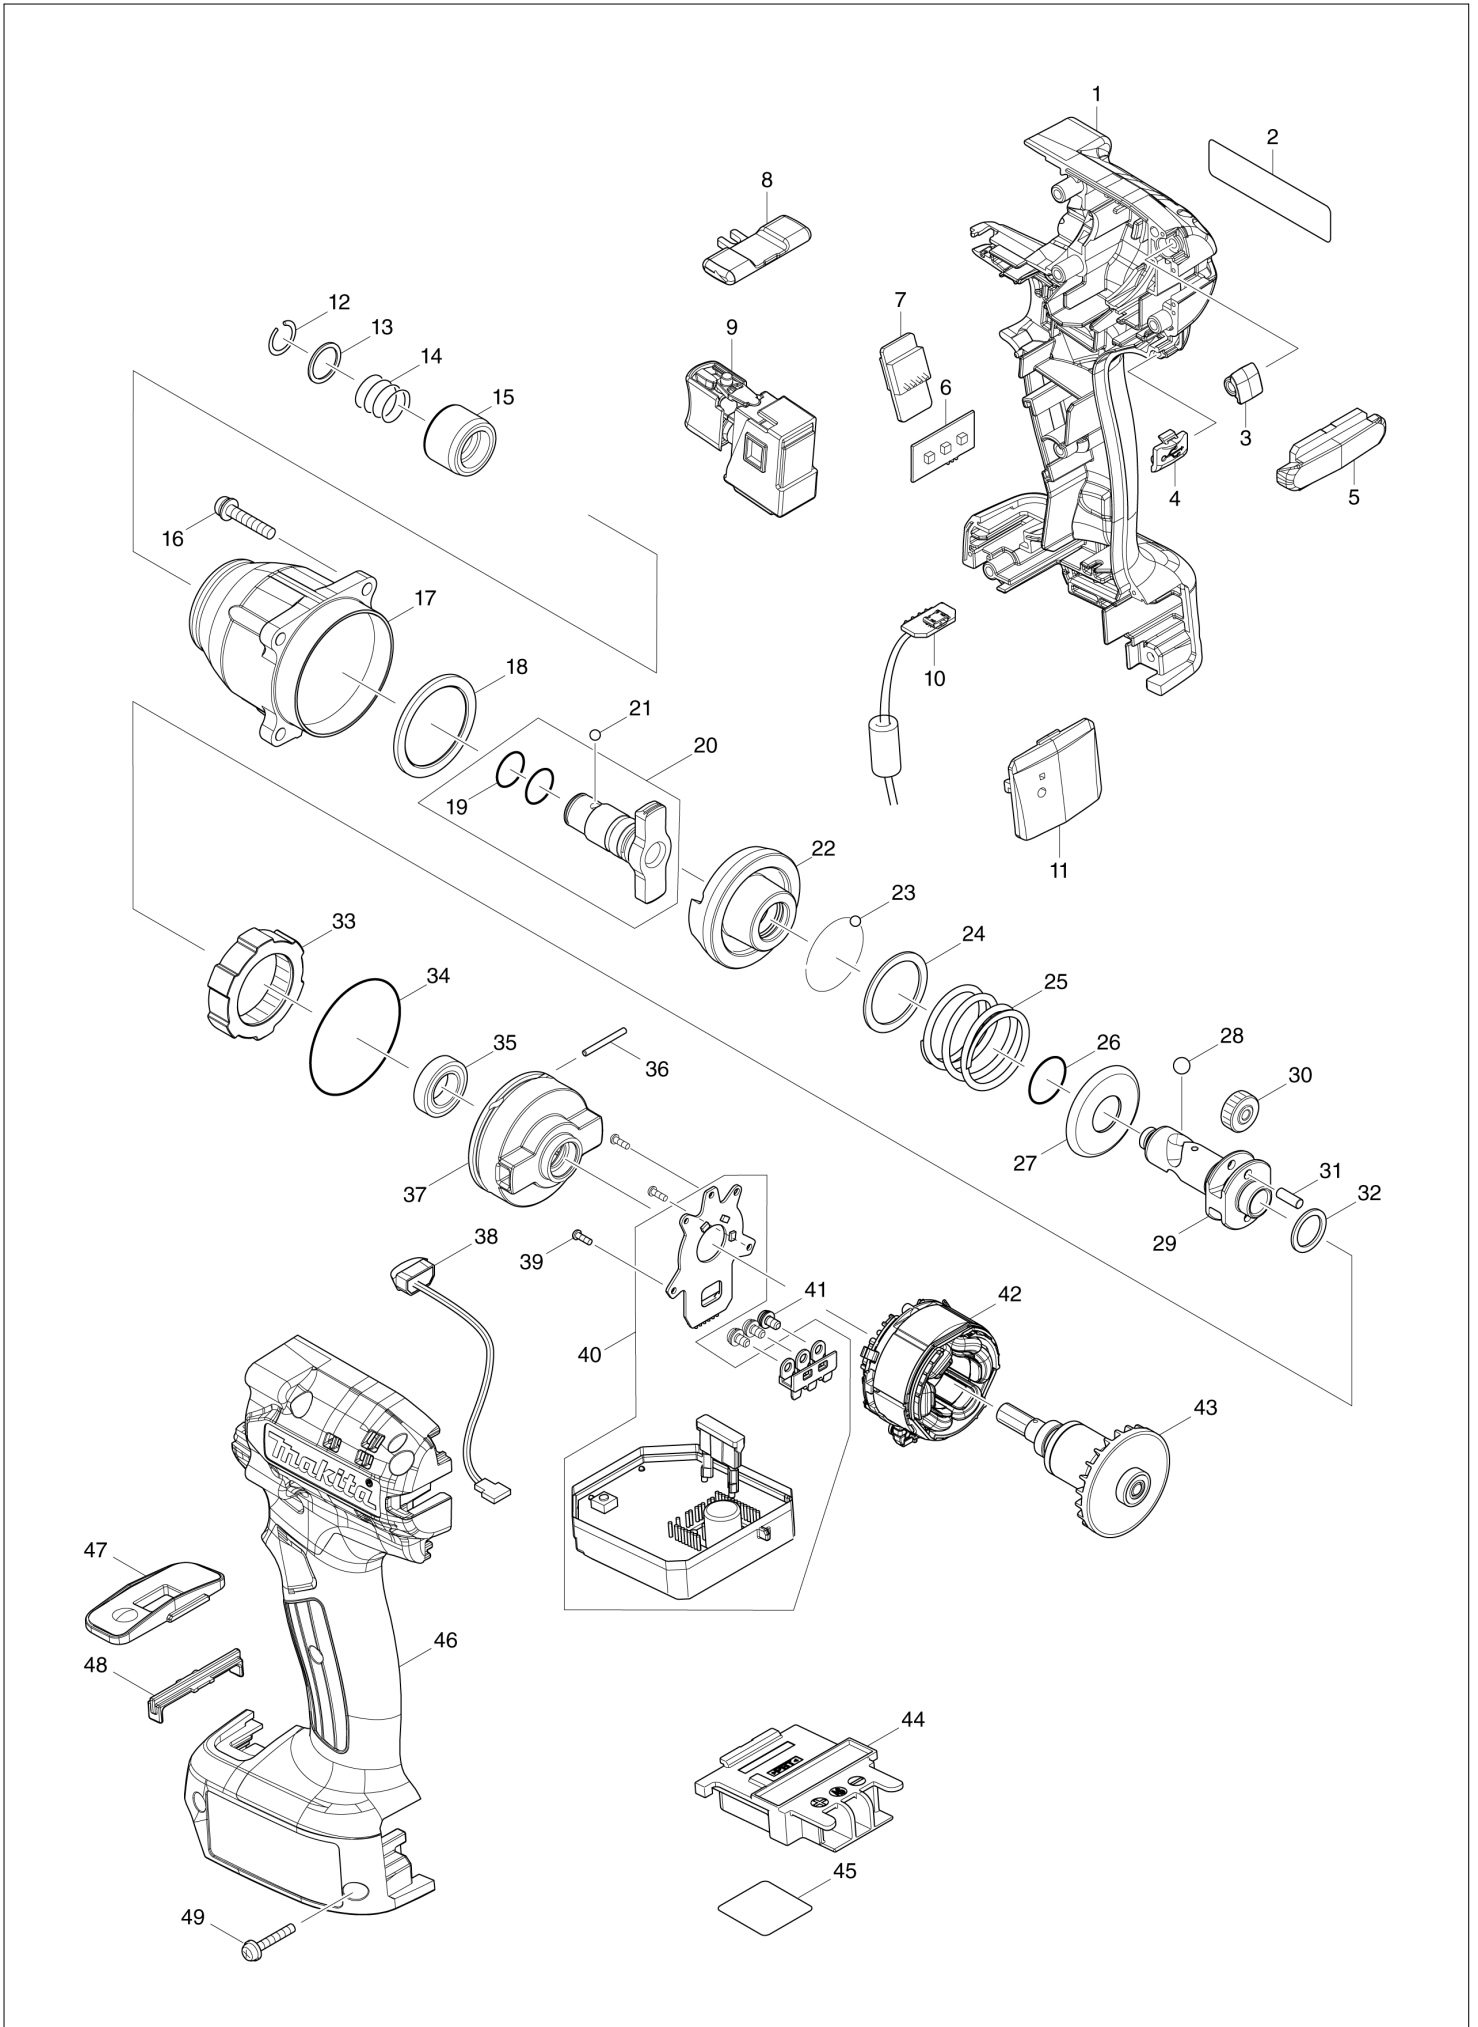

(VN) DTDA100 / CORDLESS IMPACT DRIVER

VN	VIETNAM

DTDA100 / CORDLESS IMPACT DRIVER

Item	Sub	Parts No.	Parts Description	Qty	I/C	E/C No.	Close No.	Remark
001		183M42-8	HOUSING SET	1			D0997	
	C10	263005-3	RUBBER PIN 6	2			D0997	
	C20	931002-4	HEX. NUT M3	7			D0997	
	D10		INC. 46				D0997	
001-1		183P03-6	HOUSING SET	1	<	D0997	D3038	
	C10	263005-3	RUBBER PIN 6	2		D0997	D3038	
	C20	931002-4	HEX. NUT M3	7		D0997	D3038	
	D10		INC. 46			D0997	D3038	
001-2		183M42-8	HOUSING SET	1	<	D3038		
	C10	263005-3	RUBBER PIN 6	2		D3038		
	C20	931002-4	HEX. NUT M3	7		D3038		
	D10		INC. 46			D3038		
002		855U42-3	DTDA100 NAME PLATE	1				
003		459416-0	ID COVER RED	1				
004		144709-5	USB COVER COMPLETE	1				
005		457484-7	LENS	1				
006		620A98-3	LED CIRCUIT	1				
007		620A97-5	BUZZER CIRCUIT	1				
008		455053-8	F/R CHANGE LEVER	1				
009		140L08-5	SWITCH COMPLETE	1				
	C10	422465-0	SWITCH COVER	1				
010		620A99-1	USB CIRCUIT	1				
011		459402-1	COVER	1				
012		231951-8	RING SPRING 11	1				
013		267085-1	FLAT WASHER 12	1				
014		233005-7	COMPRESSION SPRING 13	1				
015		162257-2	SLEEVE	1				
016		265145-3	+ PAN HEAD SCREW M4X22	4				
017		140L06-9	HAMMER CASE B COMPLETE	1				
	C10	210177-5	BALL BEARING 68/14LLU	2				
	C20	213380-7	O RING 24	2				
	C30	267063-1	FLAT WASHER 18	1				
	C40	962113-4	RETAINING RING R-24	1				
018		261160-5	NYLON WASHER 30	1				
019		213118-0	O RING 12	2				
020		136117-4	ANVIL N ASSY	1			D9016	
	D10		INC. 19				D9016	
020-1		136455-4	ANVIL N ASSY	1	<	D9016		
	D10		INC. 19			D9016		
021		216001-0	STEEL BALL 3.5	2				
022		327344-6	HAMMER C	1				
023		216001-0	STEEL BALL 3.5	24				
024		267175-0	FLAT WASHER 24	1				
025		232525-8	COMPRESSION SPRING 25 B	1				
026		213541-9	O-RING 14	1				
027		267851-6	CUP WASHER 14	1				
028		216011-7	STEEL BALL 5.6	2				
029		327355-1	SPINDLE B	1				
030		226896-3	SPUR GEAR 16	2				
031		256173-9	PIN 3.5	2				
032		267104-3	FLAT WASHER 12	1				
033		226895-5	INTERNAL GEAR 39	1				
034		213561-3	O RING 42	1				
035		211136-2	BALL BEARING 6801LLB	1				
036		256555-5	PIN 2	2				
037		459400-5	INTERNAL GEAR CASE	1				
038		620521-2	LED CIRCUIT	1				
039		266490-9	TAPPING SCREW PT 2X6	3				
040		620A30-7	CONTROLLER	1				
041		652069-6	FLAT HEAD SCREW M3X6	3				
042		629418-2	STATOR	1				
043		619574-6	ROTOR	1				
044		643850-6	TERMINAL	1				
045		855U47-3	DTDA100 SERIAL NO. LABEL	1				
046		183M42-8	HOUSING SET	1			D0997	

Interchange
O : Yes
X : No
< : the new part can be substituted for the current.
> : the current part can be substituted for the new.
S : Interchangeable as a set.