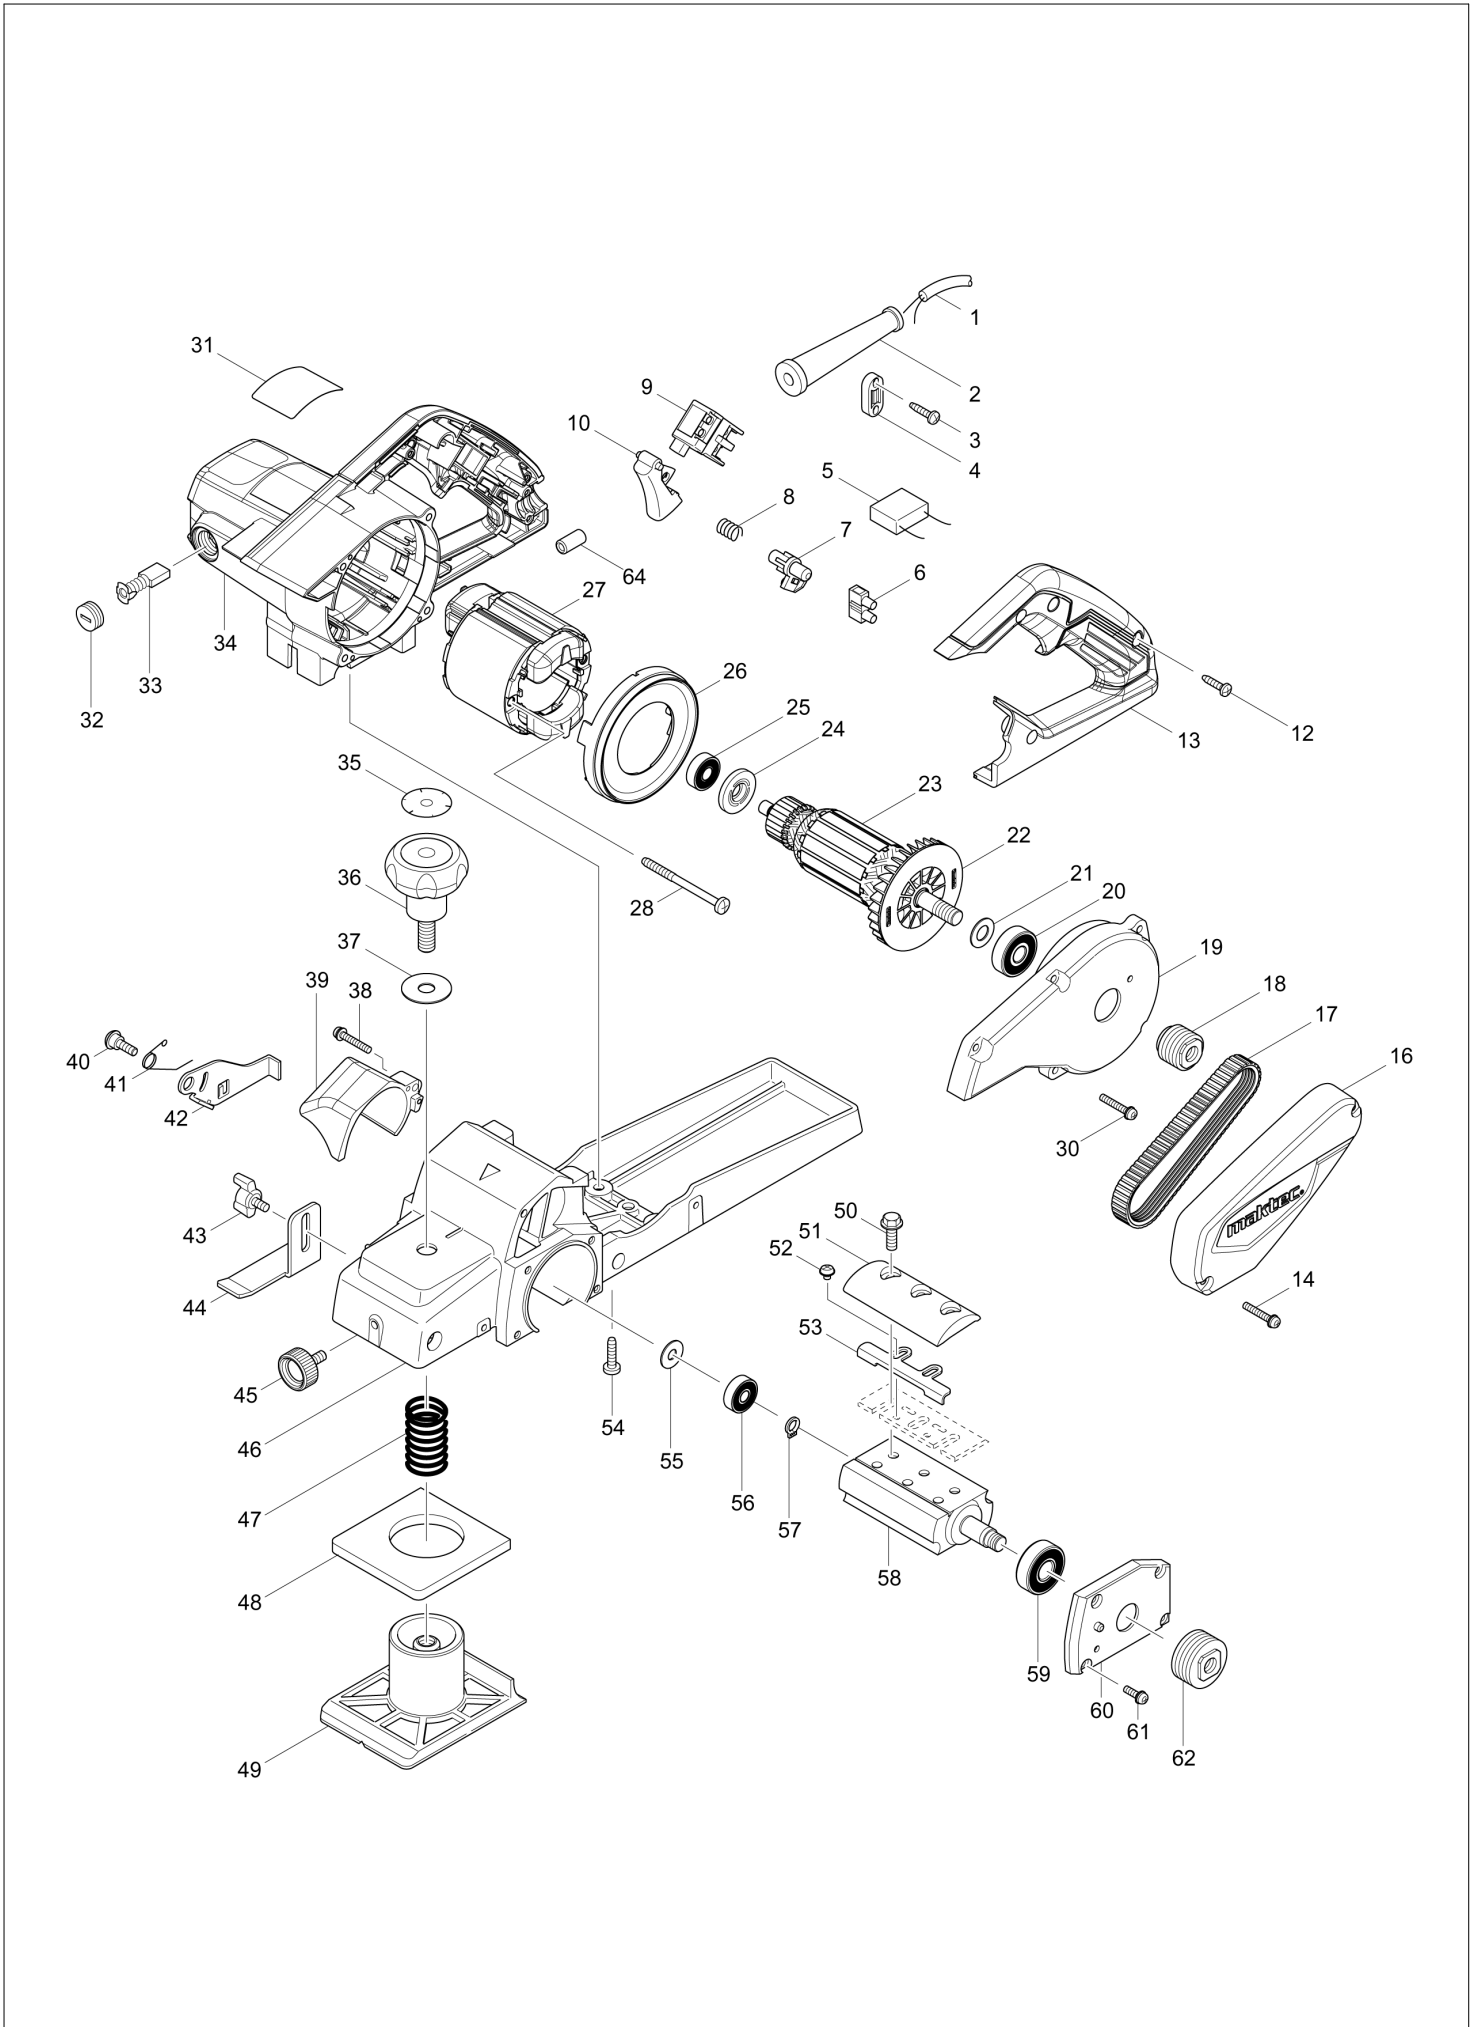

(VN) MT111 / 82MM POWER PLANER

VN	VIETNAM

MT111 / 82MM POWER PLANER

Item	Sub	Parts No.	Parts Description	Qty	I/C	E/C No.	Close No.	Remark
001		691780-5	POWER SUPPLY CORD 0.75-2-2.0	1			Y08439	
001-1		691780-5	POWER SUPPLY CORD 0.75-2-2.0	1	O	Y08439		
002		682574-9	CORD GUARD 10-90	1				
003		266326-2	TAPPING SCREW 4X18	2				
004		687140-7	STRAIN RELIEF	1				
007		418871-5	LOCK ON BUTTON	1				
008		233423-9	COMPRESSION SPRING 9	1				
009		650545-4	SWITCH TGA115CT-2	1				
010		418873-1	SWITCH LEVER	1				
012		266326-2	TAPPING SCREW 4X18	3				
013		454046-2	HANDLE COVER	1				
014		265101-3	PAN HEAD SCREW M4X25	2				
016		454047-0	BELT COVER	1				
017		225001-9	POLY V-BELT 5-285	1			99932	
017-1		225096-2	POLY V-BELT 5-285	1	O	99932		
018		222166-8	V-PULLEY 5-23.5L	1				
019		317854-1	BRACKET	1				
020		211476-8	BALL BEARING 6200ZZ	1				
021		267256-0	FLAT WASHER 10	1				
022		240064-4	FAN 70	1				
023		513853-3	ARMATURE ASS'Y 220V	1				
	D10		INC. 20-22,24,25					
024		681644-1	INSULATION WASHER	1				
025		210046-0	BALL BEARING 608ZZ	1				
026		454051-9	BAFFLE PLATE	1			98104	
026-1		454051-9	BAFFLE PLATE	1	O	98104		
027		594533-0	FIELD ASS'Y 220V	1				
	C10	654220-4	RING TERMINAL	2			B6969	
	C11	654449-2	RING TERMINAL	2	O	B6969		
	C20	654501-6	CONNECTOR P-1.25	2			B6826	
	C21	654485-8	PARALLEL SPLICE	2	>	B6826		
028		266352-1	TAPPING SCREW 5X65	2				
030		265101-3	PAN HEAD SCREW M4X25	5				
031		897990-4	MT111 NAME PLATE	1				
032		643750-0	BRUSH HOLDER CAP 7-11	2				
033		B-80379	CARBON BRUSH SET CB-303A	1				
034		141790-7	MOTOR HOUSING COMPLETE	1				
	C10	643708-9	BRUSH HOLDER 5-11	2				
035		816830-7	SCALE LABEL	1				
036		271329-3	KNOB 50	1				
037		267258-6	FLAT WASHER 10	1				
038		265101-3	PAN HEAD SCREW M4X25	1				
039		418874-9	CHIP COVER	1				
040		265150-0	+SHOULDER SCREW M5X18	1				
041		231677-2	TORSION SPRING 9	1				
042		345507-2	DRUM COVER	1				
043		265760-3	THUMB SCREW M5X10	1				
044		345506-4	DEPTH GUIDE	1				
045		265767-9	THUMB SCREW M6X13	1				
046		154501-1	MAIN FRAME COMPLETE	1				
047		233422-1	COMPRESSION SPRING 19	1				
048		421902-1	RUBBER PACKING	1				
049		317852-5	FRONT BASE	1				
050		265512-2	FLANGE HEX.BOLT M6X17	6				
051		345001-4	DRUM PLATE	1			Y06460	
051-1		187676-1	DRUM PLATE SET	1	O	Y06460		
052		265132-2	+ PAN HEAD SCREW M4X5	4				
053		345644-2	ADJUST PLATE	2				
054		266420-0	TAPPING SCREW 5X20	4				
055		267293-4	FLAT WASHER 7	1				
056		210030-5	BALL BEARING 627ZZ	1				
057		961003-8	RETAINING RING S-7	1				
058		161141-8	DRUM	1				
059		211477-6	BALL BEARING 6201ZZ	1				
060		317853-3	BEARING BOX	1				

Interchange
O : Yes
X : No
< : the new part can be substituted for the current.
> : the current part can be substituted for the new.
S : Interchangeable as a set.