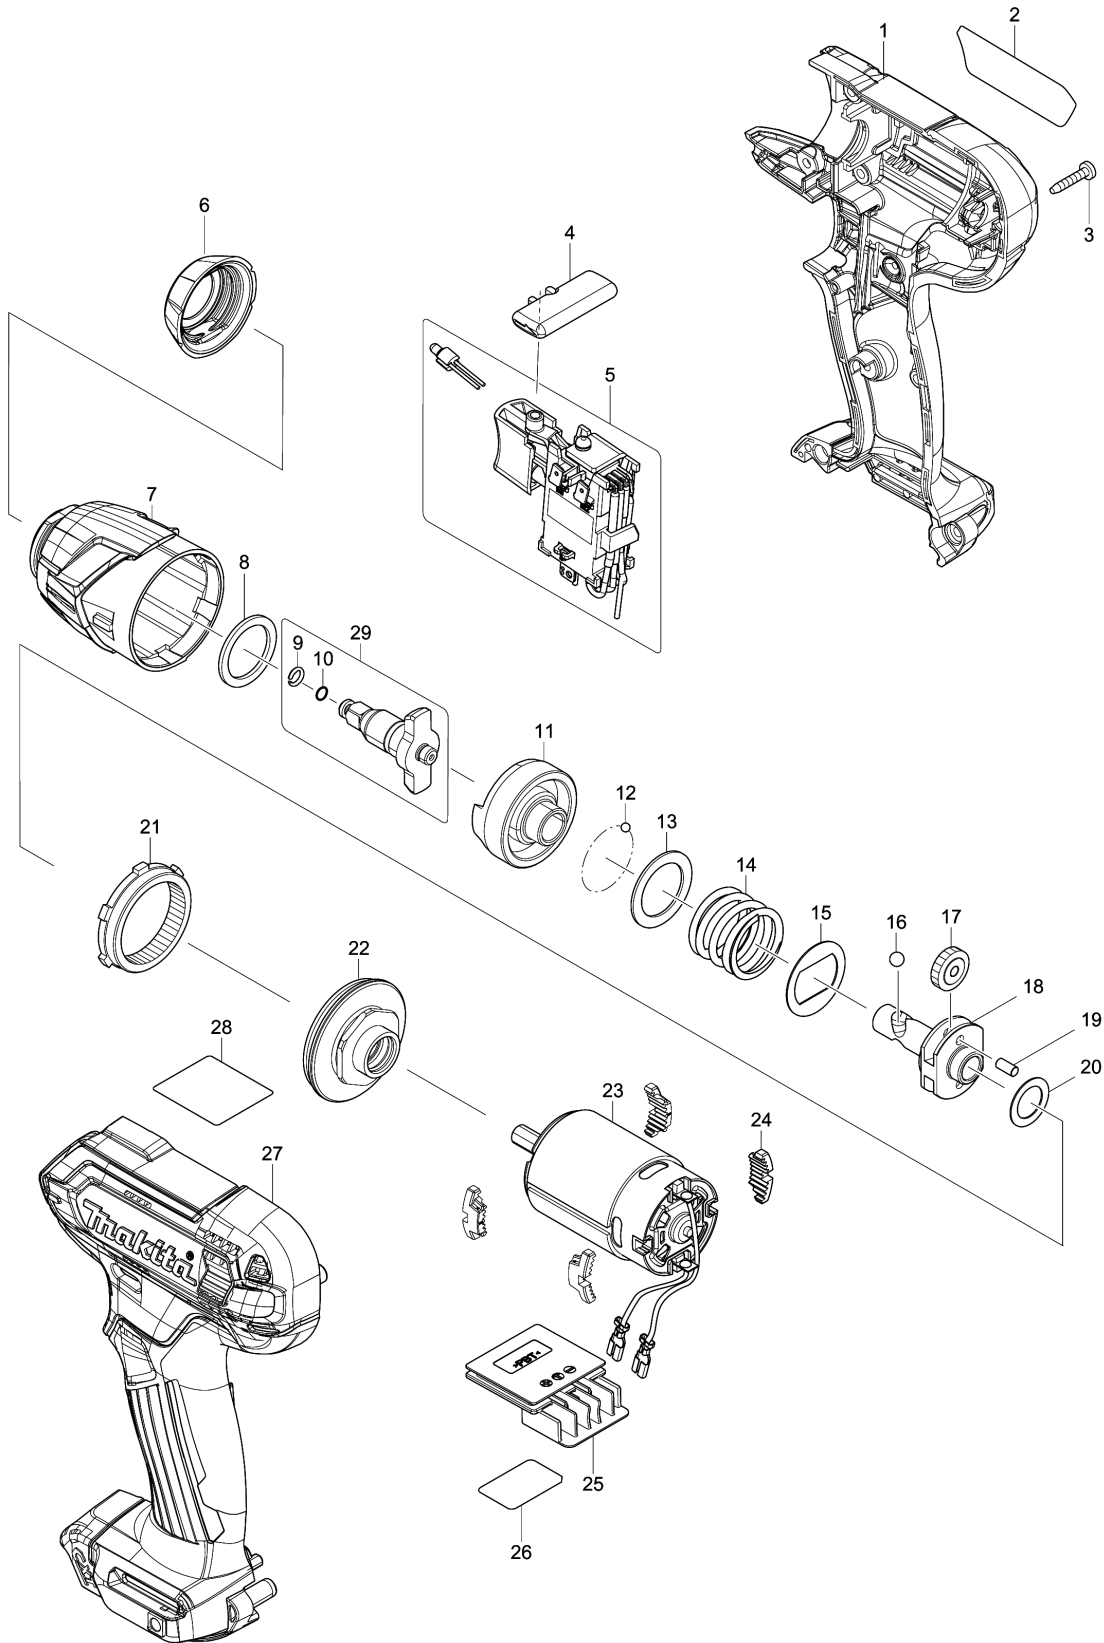

Model No.TW060D CORDLESS IMPACT WRENCH

Model No.TW060D CORDLESS IMPACT WRENCH

| Mặt hàng | Mã số phụ tùng | Mô Tả | I/C | Qty | New/Old | Sales | Purch. | Note |
|----------|----------------|--------------------------|-----|-----|---------|-------|--------|------|
| 001 | 183J75-5 | HOUSING SET | | 1 | | | | |
| C10 | 252126-6 | HEX. LOCK NUT M4-7 | | 2 | | | | |
| D10 | | INC. 27 | | | | | | |
| 002 | 855H72-6 | TW060D NAME PLATE | | 1 | | | | |
| 003 | 266429-2 | TAPPING SCREW 3X16 | | 8 | | | | |
| 004 | 456039-5 | F/R CHANGE LEVER | | 1 | | | | |
| 005 | 632M06-4 | SWITCH UNIT | | 1 | | | | |
| C20 | 620625-0 | LED CIRCUIT | | 1 | | | | |
| 006 | 422228-4 | BUMPER | | 1 | | | | |
| 007 | 140B03-5 | HAMMER CASE COMPLETE | | 1 | | | | |
| C10 | 213166-9 | O RING 12.5 | | 1 | | | | |
| 008 | 261140-1 | NYLON WASHER 20 | | 1 | | | | |
| 009 | 259065-1 | RING SPRING 5 | | 1 | | | | |
| 010 | 213014-2 | O RING 3 | | 1 | | | | |
| 011 | 327236-9 | HAMMER | | 1 | | | | |
| 012 | 216019-1 | STEEL BALL 3 | | 24 | | | | |
| 013 | 267380-9 | FLAT WASHER 20 | | 1 | | | | |
| 014 | 234064-4 | COMPRESSION SPRING 21 | | 1 | | | | |
| 015 | 267813-4 | WASHER 21 | | 1 | | | | |
| 016 | 216002-8 | STEEL BALL 4.8 | | 2 | | | | |
| 017 | 226190-3 | SPUR GEAR 18 | | 2 | | | | |
| 018 | 327127-4 | SPINDLE | | 1 | | | | |
| 019 | 268217-3 | PIN 3.5 | | 2 | | | | |
| 020 | 253052-2 | FLAT WASHER 12 | | 1 | | | | |
| 021 | 226191-1 | INTERNAL GEAR 45 | | 1 | | | | |
| 022 | 140B04-3 | BEARING BOX COMPLETE | | 1 | | | | |
| C10 | 213188-9 | O-RING 13 | | 1 | | | | |
| 023 | 632L96-1 | MOTOR COMPLETE | | 1 | | | | |
| 024 | 422273-9 | CUSHION | | 4 | | | | |
| 025 | 644813-5 | TERMINAL | | 1 | | | | |
| 026 | 855H78-4 | TW060D SERIAL NO. LABEL | | 1 | | | | |
| 027 | 183J75-5 | HOUSING SET | | 1 | | | | |
| C10 | 252126-6 | HEX. LOCK NUT M4-7 | | 2 | | | | |
| D10 | | INC. 1 | | | | | | |
| 029 | 136038-0 | ANVIL ASS'Y | | 1 | | | | |
| D10 | | INC. 9,10 | | | | | | |
| A01 | 266622-8 | + TRUSS HEAD SCREW M4X12 | | 1 | | | | |
| A02 | 346909-5 | HOOK | | 1 | | | | |
| A03B | 821661-1 | PLASTIC CARRYING CASE | | 1 | | | | |
| C10 | 417724-5 | LATCH | | 2 | | | | |
| A03C | 821661-1 | PLASTIC CARRYING CASE | | 1 | | | | |