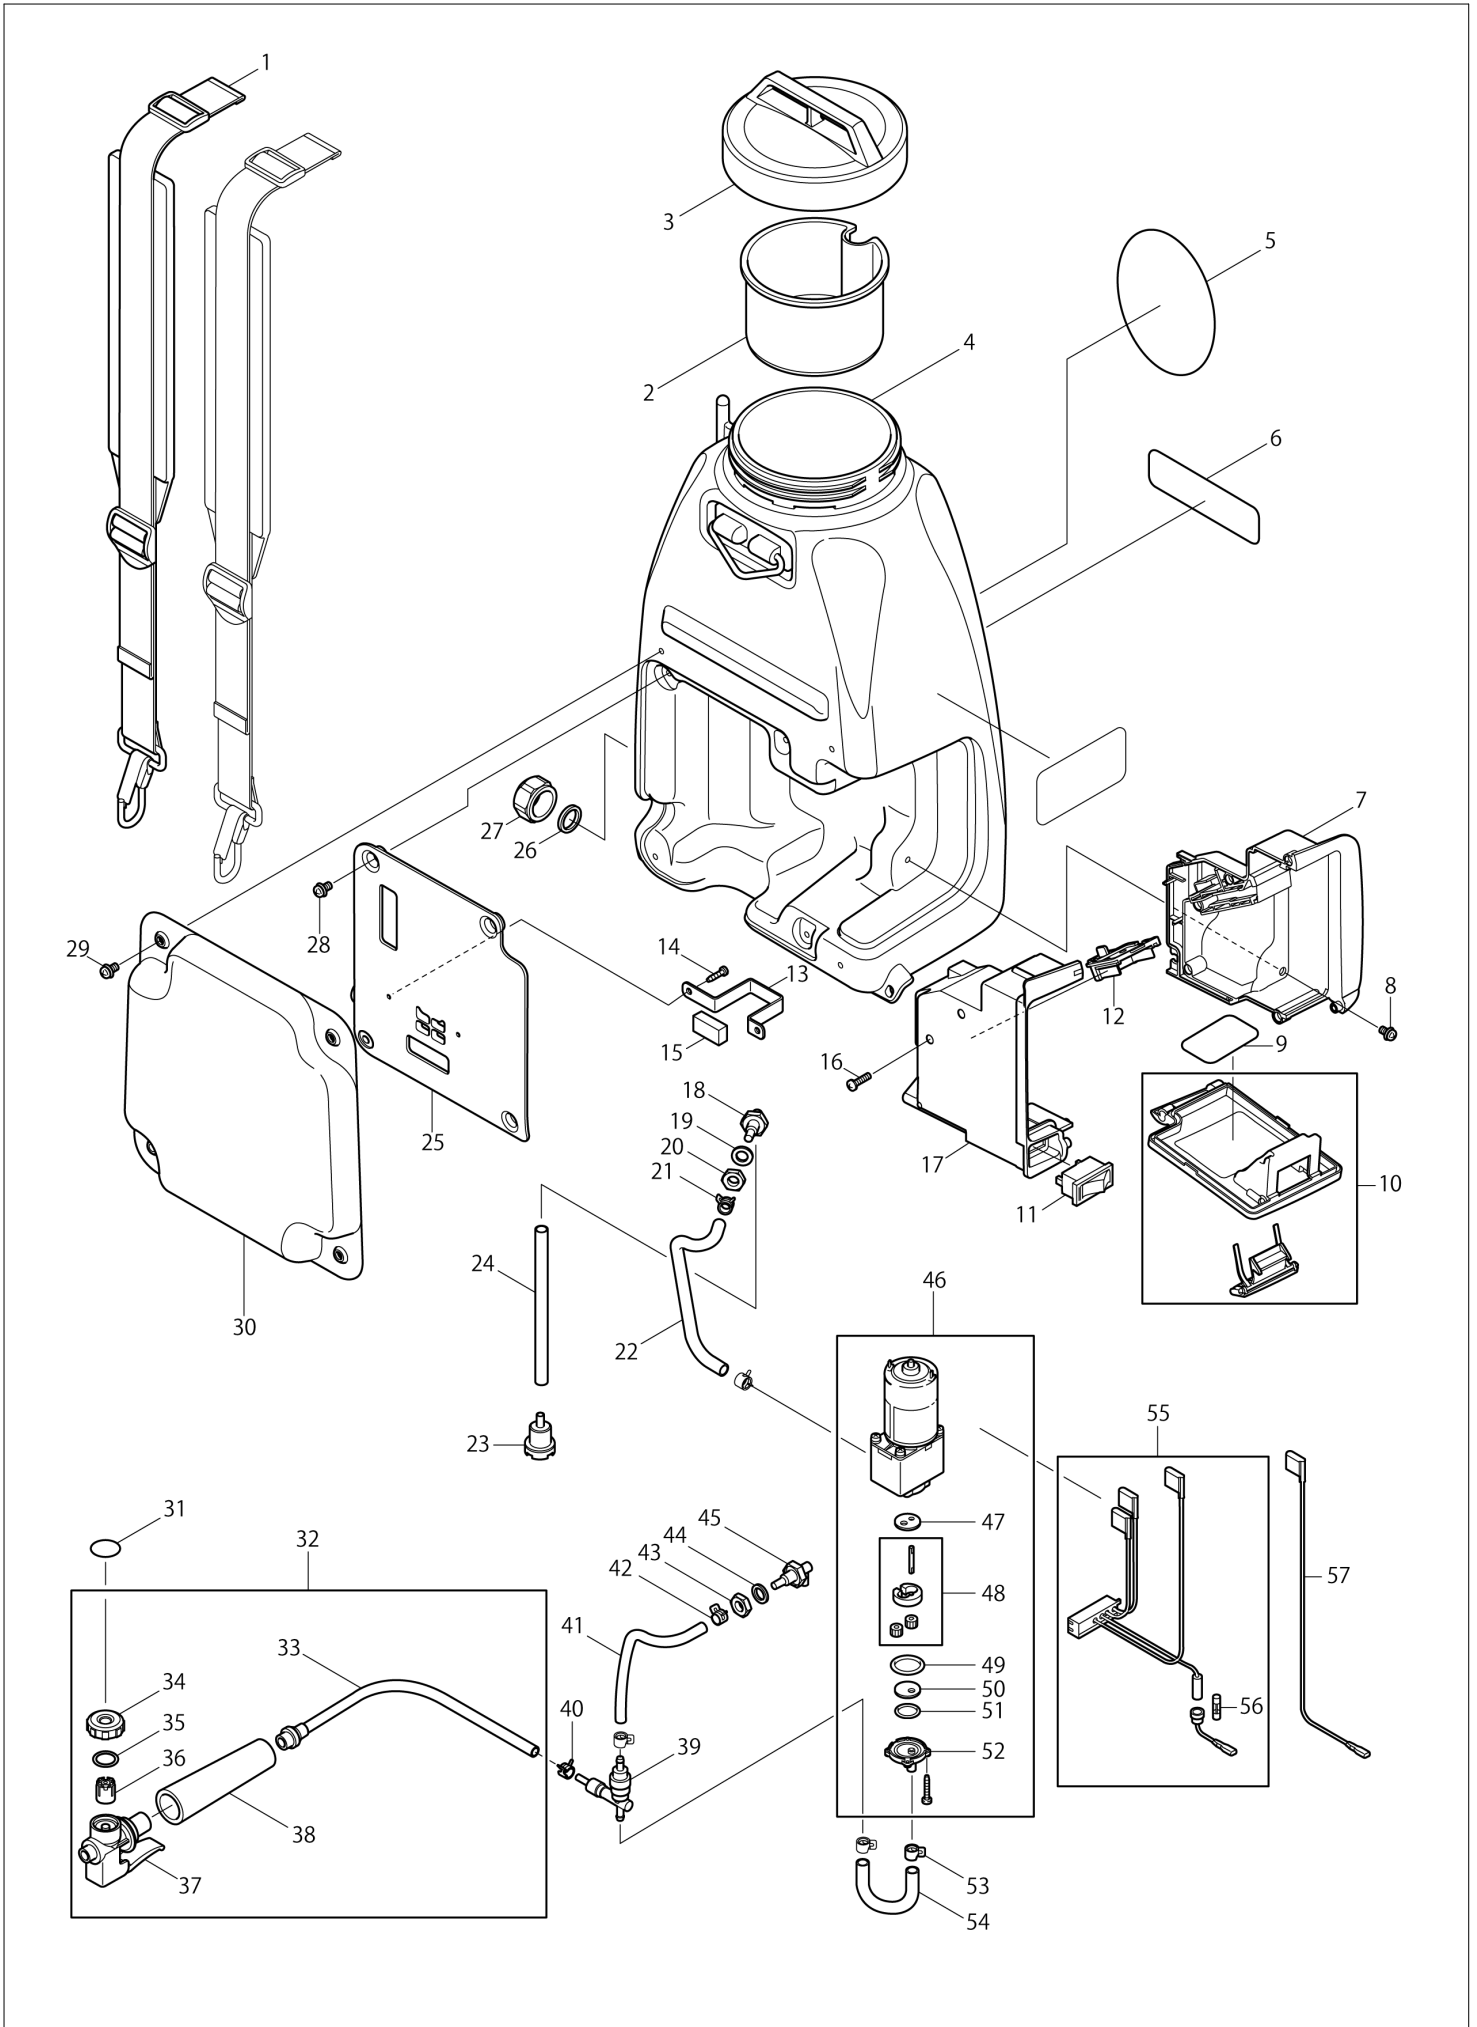

(VN) DVF154 / CORDLESS GARDEN SPRAYER

VN	VIETNAM

DVF154 / CORDLESS GARDEN SPRAYER

Item	Sub	Parts No.	Parts Description	Qty	I/C	E/C No.	Close No.	Remark
001-1		161884-2	BAND COMPL	2				
002		6904503601	STRAINER, TANK	1				
003		6954022000	CAP COMPLETE	1				
004		6954012004	TANK COMPLETE	1				
005		804M22-8	INDICATION LABEL	1				
006-1		806Y38-1	MAKITA LOGO LABEL	1				
007		6951504600	BATTERY HOUSING R	1				
008-1		911209-8	PAN HEAD SCREW M5X10	3				
009		6954513200	INDICATION LABEL	1				
010		6951036000	COVER ASSY	1				
011		651531-8	SWITCH OR05-11B-BB-2	1				
012		643843-3	TERMINAL	1				
013		6951503501	PLATE, PUMP	1				
014-1		265995-6	TAPPING SCREW 4X18	2				
015-1		424891-9	PUMP CUSHION	1				
016-1		265995-6	TAPPING SCREW 4X18	5				
017		6951504300	BATTERY HOUSING L	1				
018		6951022000	JOINT, ELBOW	1				
019		6951023000	PACKING, ELBOW	1				
020		6951024001	NUT, ELBOW	1				
021		0561100030	HOSE CLAMP	2				
022		6951503601	TUBE1	1				
023		6954021000	STRAINER, SUCTION ASSY	1				
024		6951503900	TUBE4	1				
025		6951503101	PUMP HOLDER	1				
026		6904500300	GASKET, BLIND	1				
027		453615-6	CAP	1				
028-1		911209-8	PAN HEAD SCREW M5X10	3				
029-1		911209-8	PAN HEAD SCREW M5X10	4				
030		6954025000	CUSHION	1				
031		6954513100	LABEL, CAUTION	1				
032		6957029001	HOSE, SPRAY COMPLETE	1				
	D10		INC. 33-38					
033		6957025012	HOSE COMPLETE	1				
034		6957025060	CAP, LEVER	1				
035		6957025050	O-RING	1				
036		6957025040	STRAINER	1				
037		6957029010	LEVER COMPL	1				
	D10		INC. 34-36					
038		6957025020	GRIP	1				
039		6951021001	REGURATOR COMPLETE	1				
040		0561089980	HOSE CLAMP	1				
041		6951503800	TUBE 3	1				
042		345918-1	HOSE CLAMP	2				
043		6951024001	NUT, ELBOW	1				
044		6951023000	PACKING, ELBOW	1				
045		6951022000	JOINT, ELBOW	1				
046		126194-4	PUMP ASSEMBLY	1				
	C10	629873-8	DC MOTOR	1				
	C20	6951029010	SCREW M3X16	8				
	C30	6951027020	MOTOR BRACKET	1				
	C40	6951029020	SCREW M4X12	2				
	C50	6951027030	MOTOR COUPLING	1				
	C60	6951027010	PUMP COUPLING	1				
	C70	6951027050	PUMP HOUSING SET	1				
	D10		INC. 47-52					
047		6951502900	PLATE 1	1				
048		6951019000	GEAR SET	1				
049		6951502600	O-RING 1	1				
050		6951503000	PLATE 2	1				
051		6951502700	O-RING 2	1				
052		6951502800	COVER	1				
053		0561100030	HOSE CLAMP	2				
054		6951503700	TUBE 2	1				
055		631898-0	CONTROLLER	1				

Interchange
O : Yes
X : No
< : the new part can be substituted for the current.
> : the current part can be substituted for the new.
S : Interchangeable as a set.