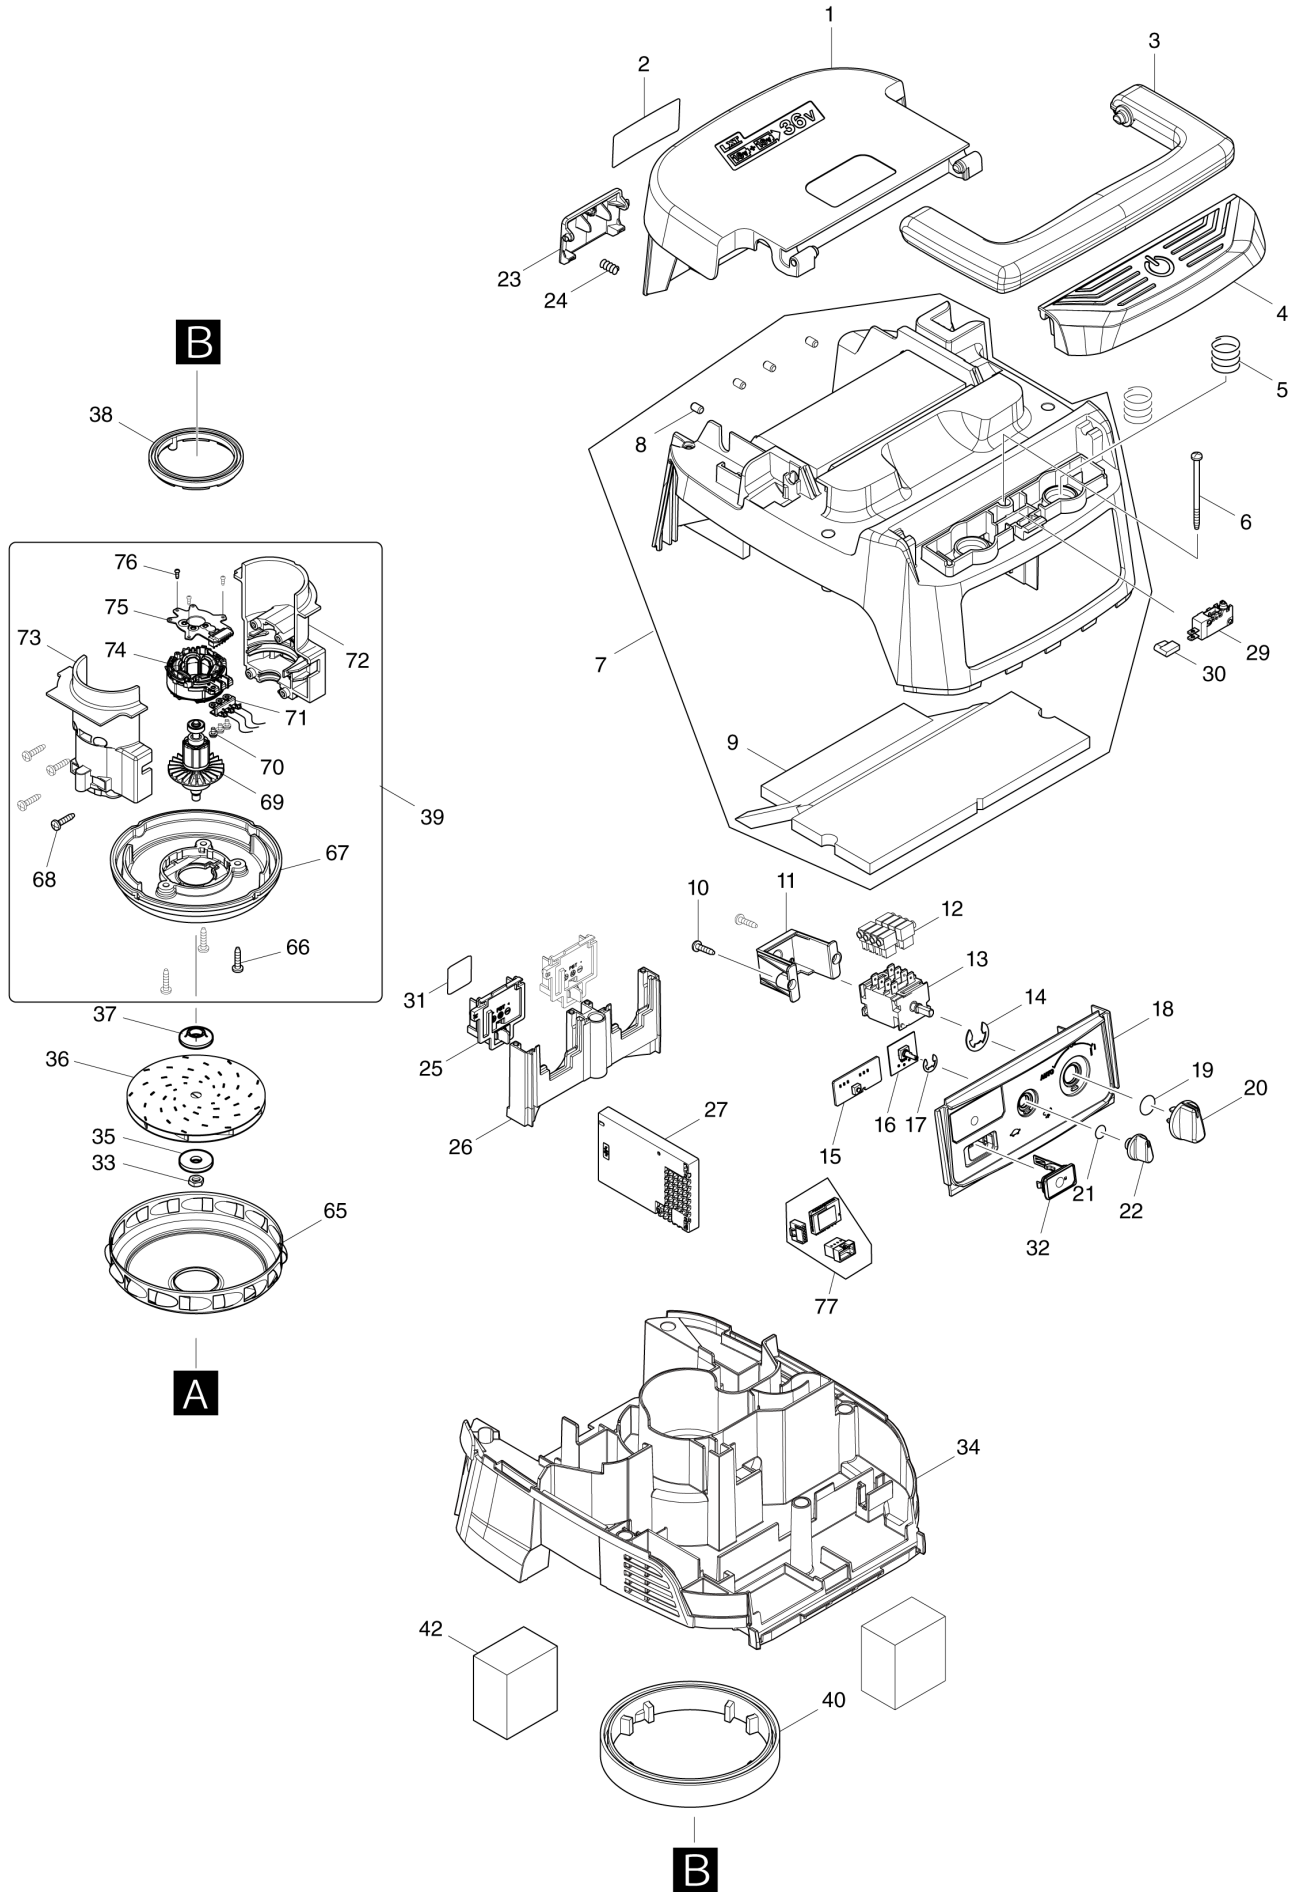

(VN) DVC867L / CORDLESS VACUUM CLEANER