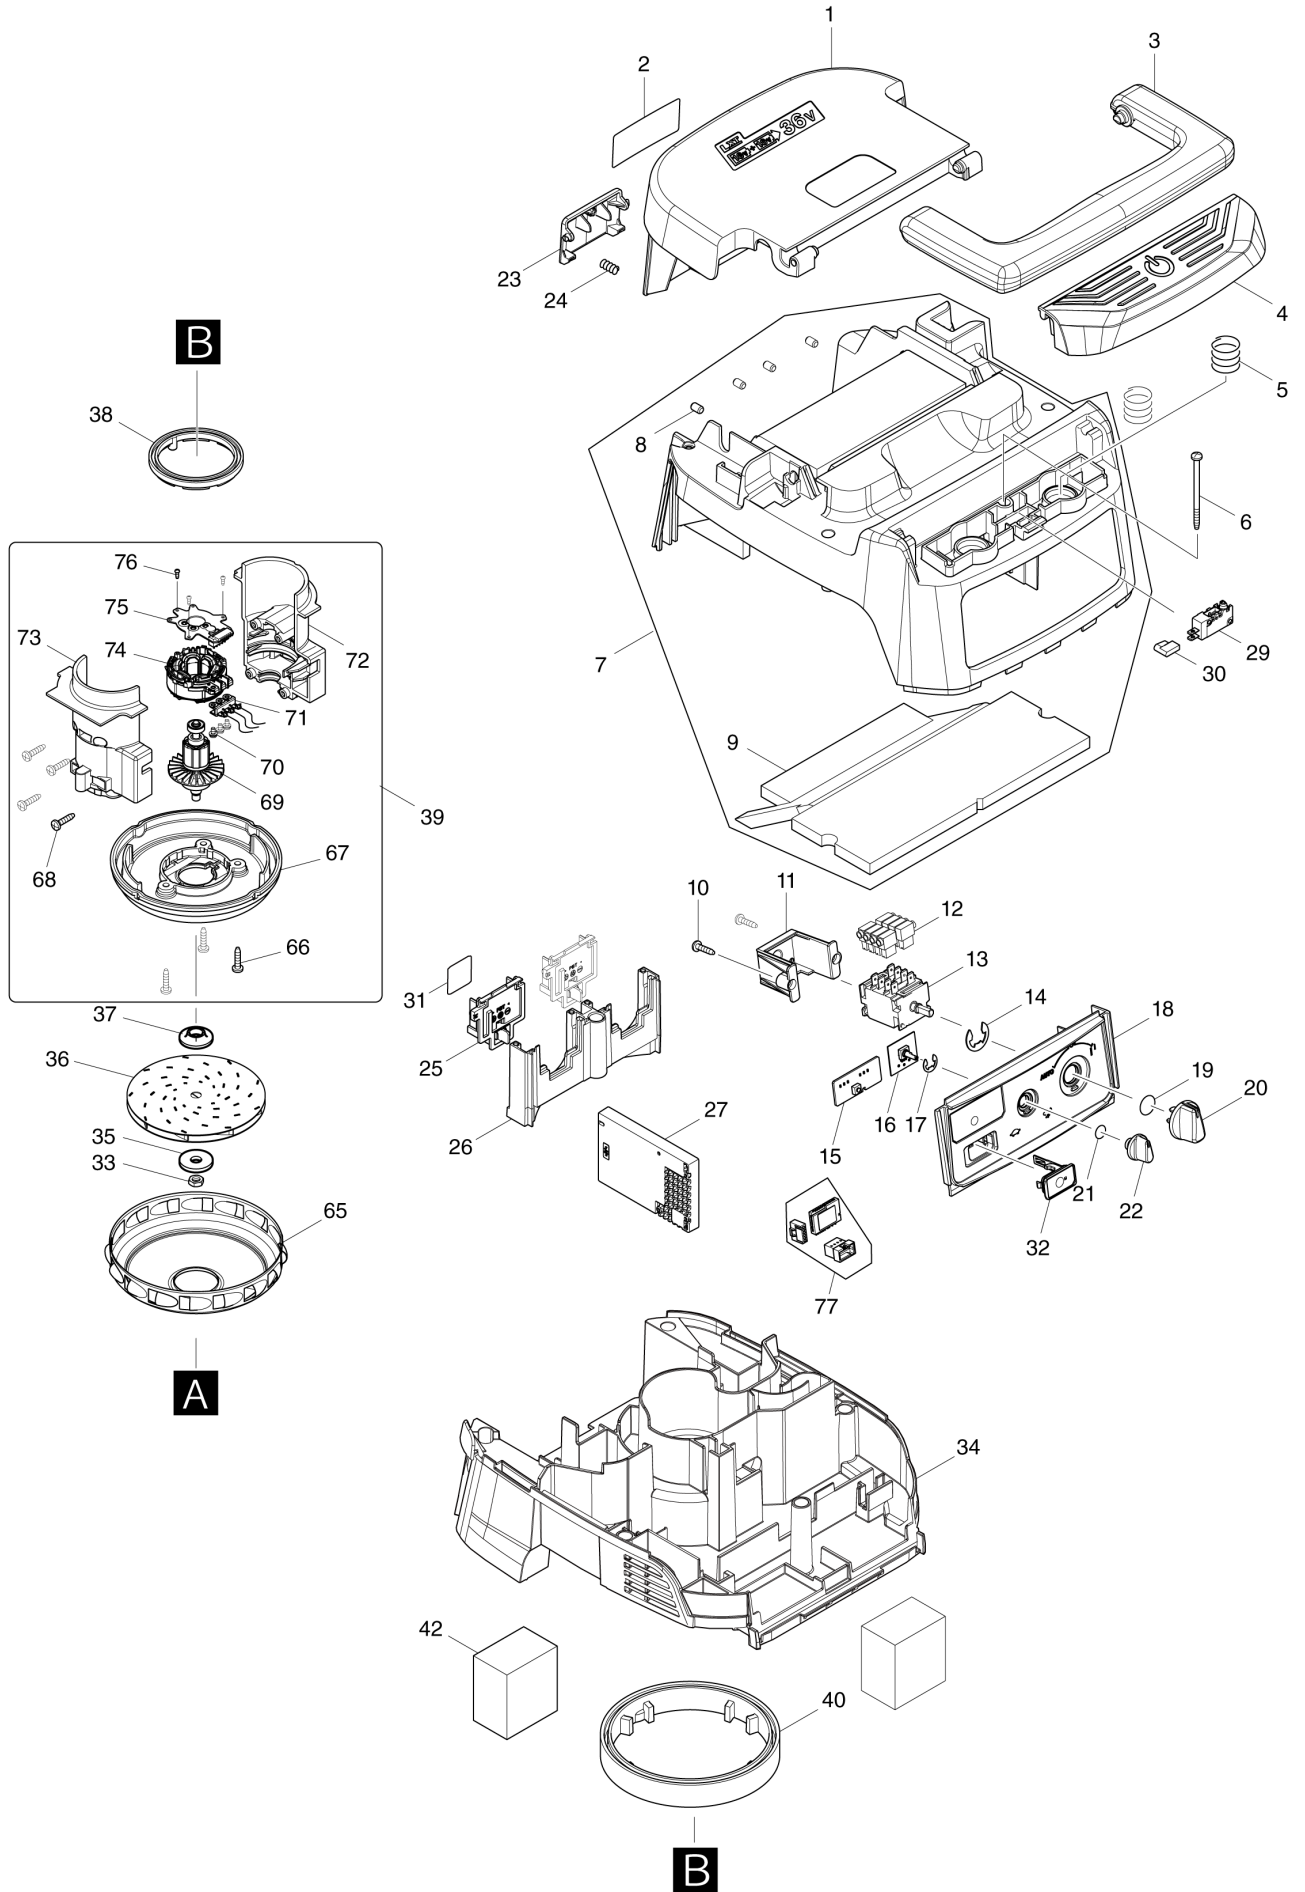

(VN) DVC157L / CORDLESS VACUUM CLEANER