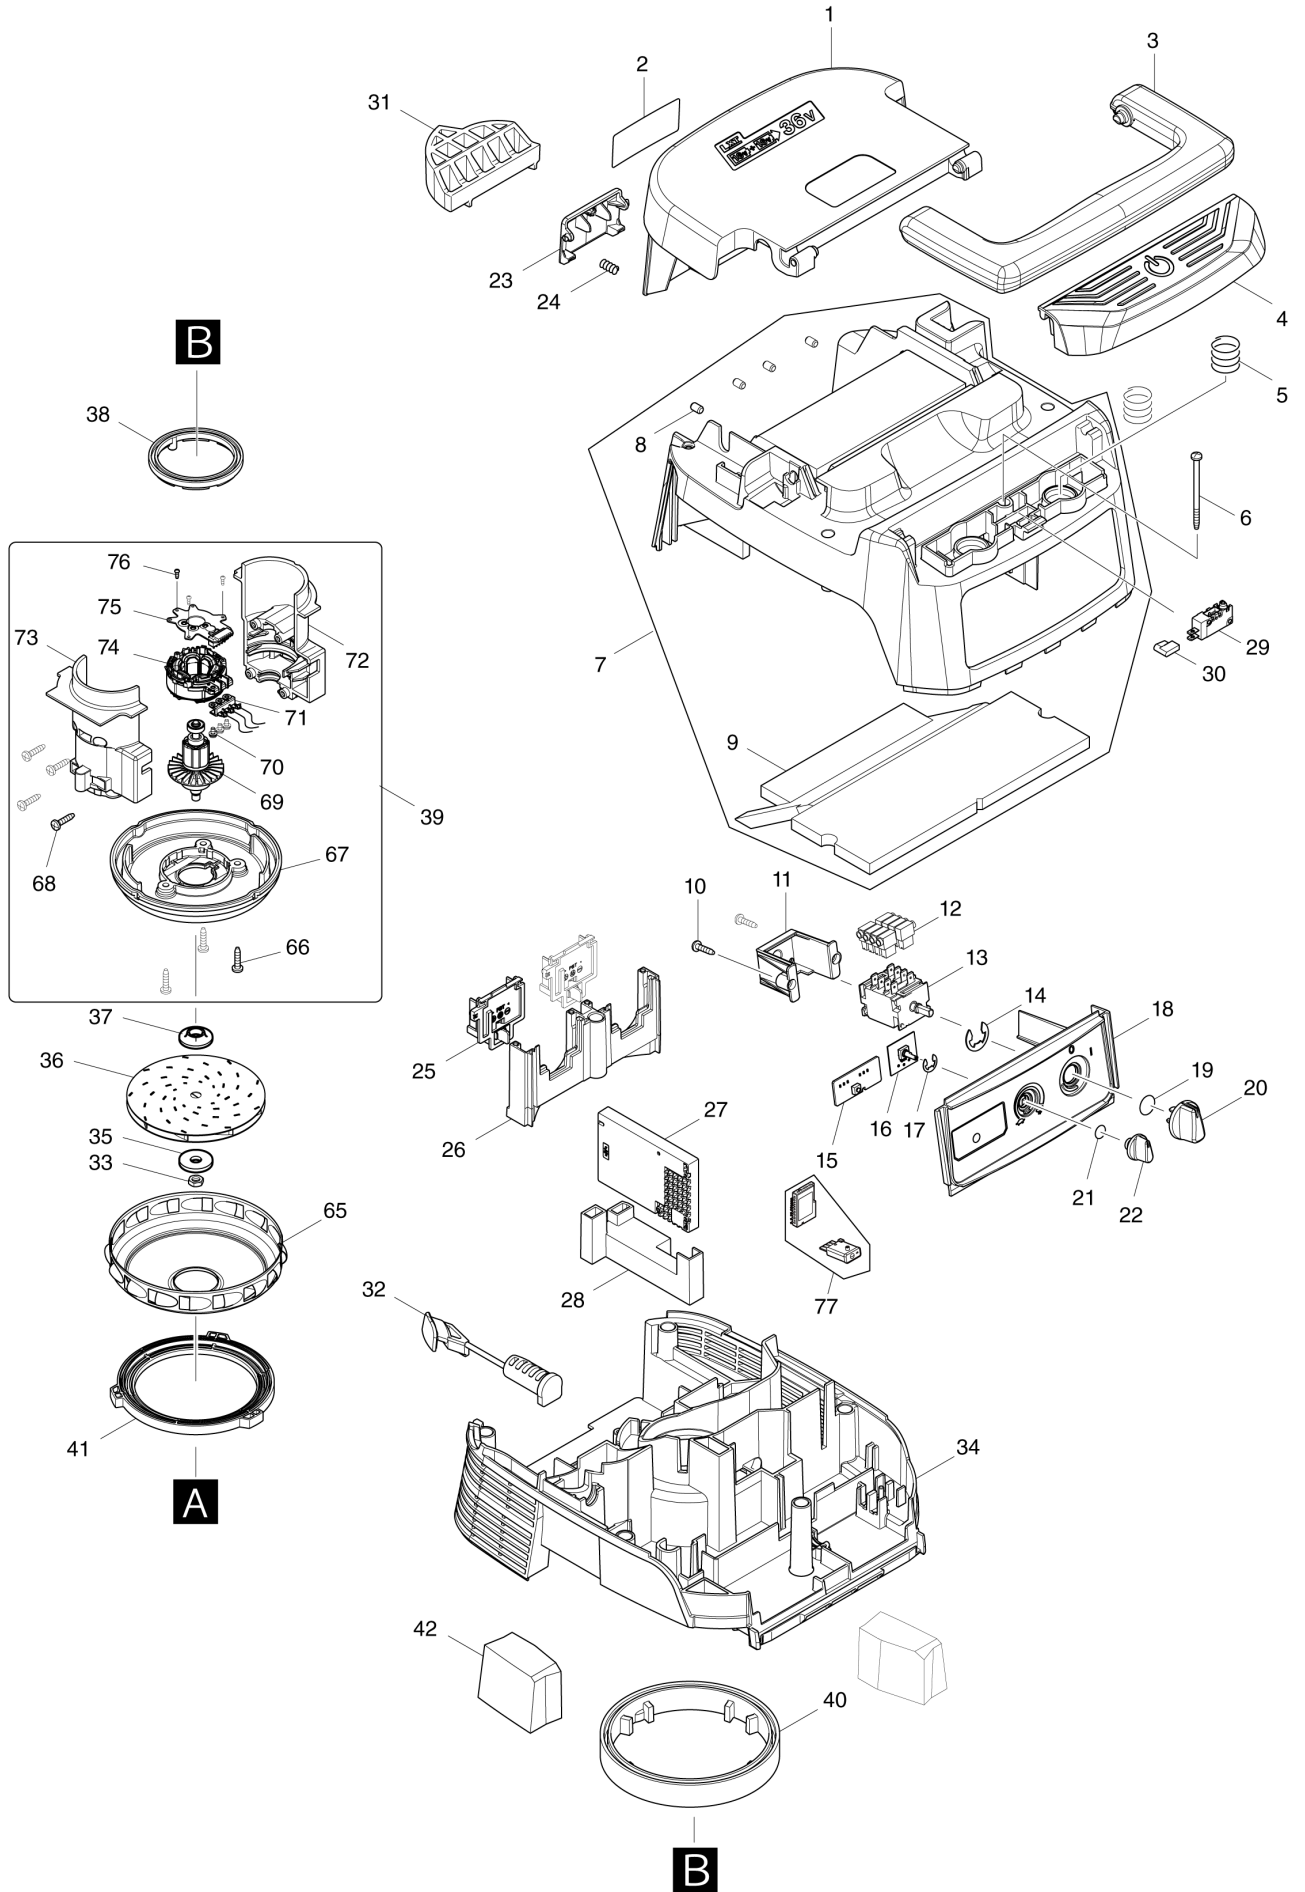

(VN) DVC154L / CORDLESS VACUUM CLEANER