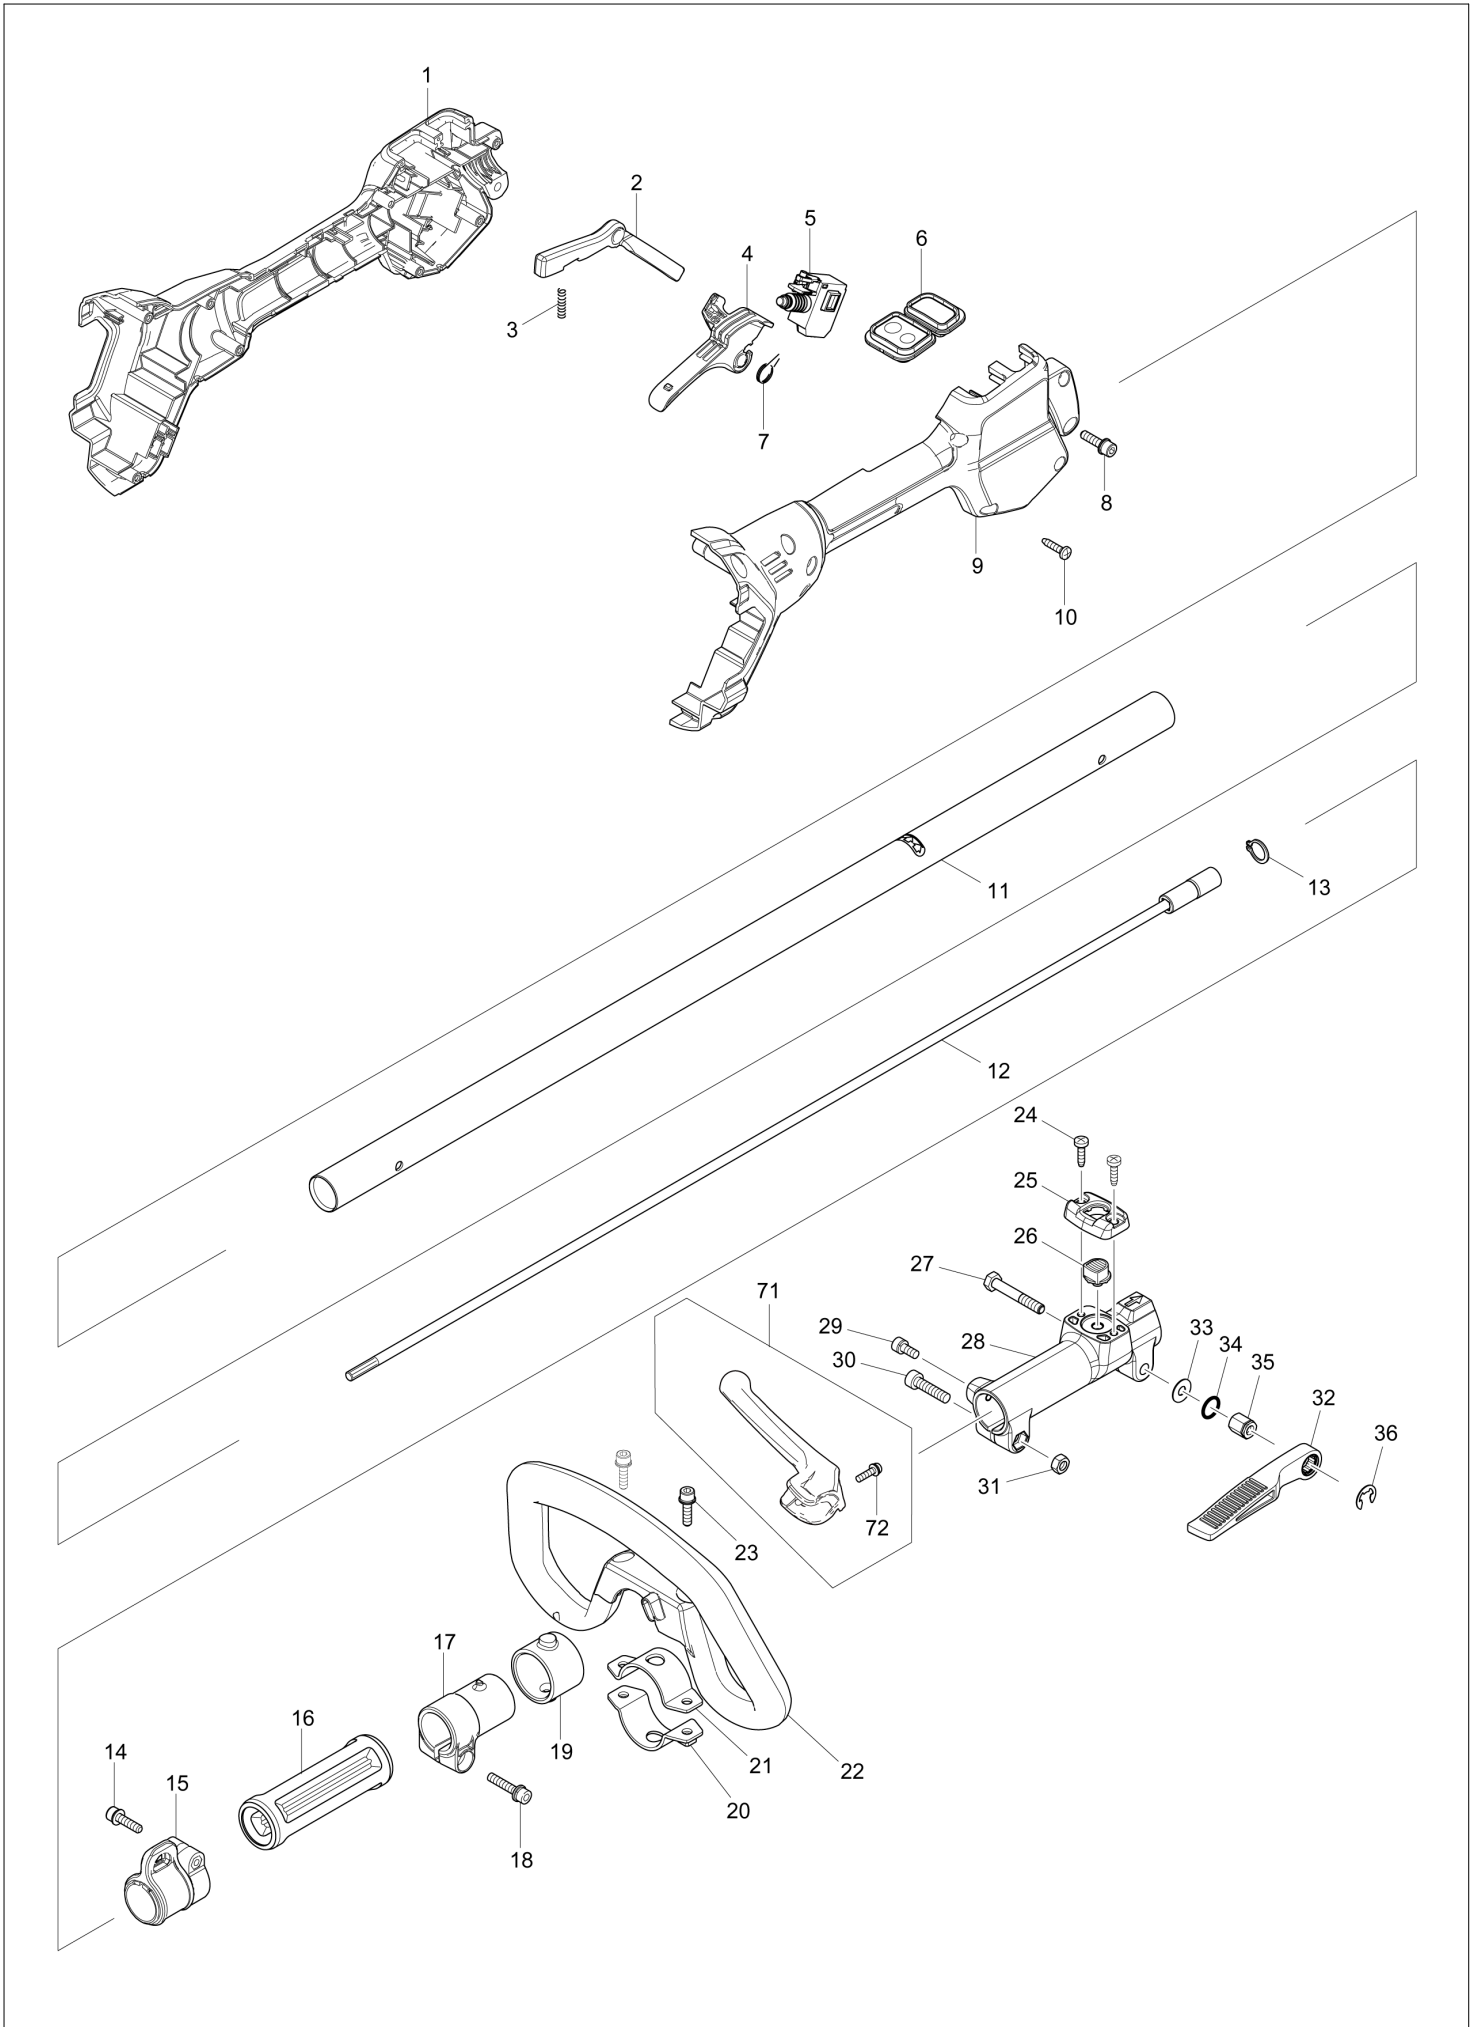

(VN) DUX60 / CRDLSS MULTI FNCTN POWER HEAD