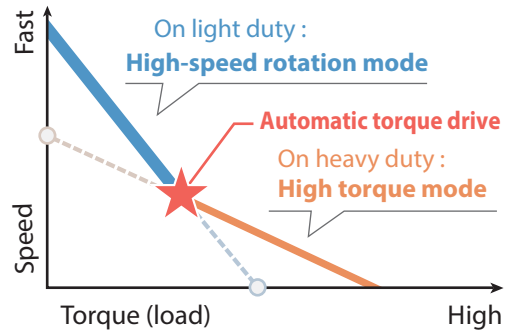

- reduces the risk of damaging fences, flowers or ornaments.
- foldable for convenience

Smaller protector for better view of cutting area

Compact protector for nylon cutting head provides better view of the blade tips, without losing the performance for prevention of scattering of grass clippings.

Automatic torque Drive Technology

automatically changes the cutting speed according to load conditions for an optimum operation:

- On light duty: high-speed rotation mode
- On heavy duty: high torque mode

All control devices are conveniently located near your hand.

- Speed indicator** shows three rpm levels. Also shows the status of overload, overheat and overdischarge.
- Auto speed control indicator (ADT mode)**
- Power lamp**
- Reverse button** for easy removal of grass clippings from the cutting tool (with plastic blade) After 1.5 seconds, machine stops. Switch position will be returned back to "Forward" automatically after stopping.
- Main power button**