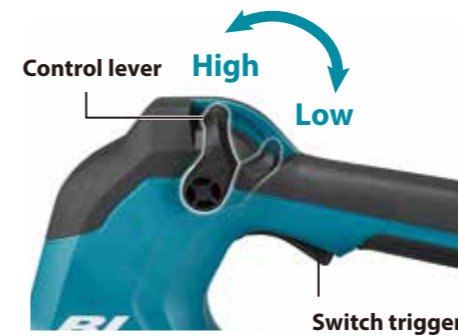

Flat nozzle

Adapter pipe

Extension nozzle

Cruise control and Variable switch

Lockable speed lever

By locking the lever, you can blow without holding the trigger.

Variable speed trigger

Besides, you can adjust air power as you want by holding the variable trigger.