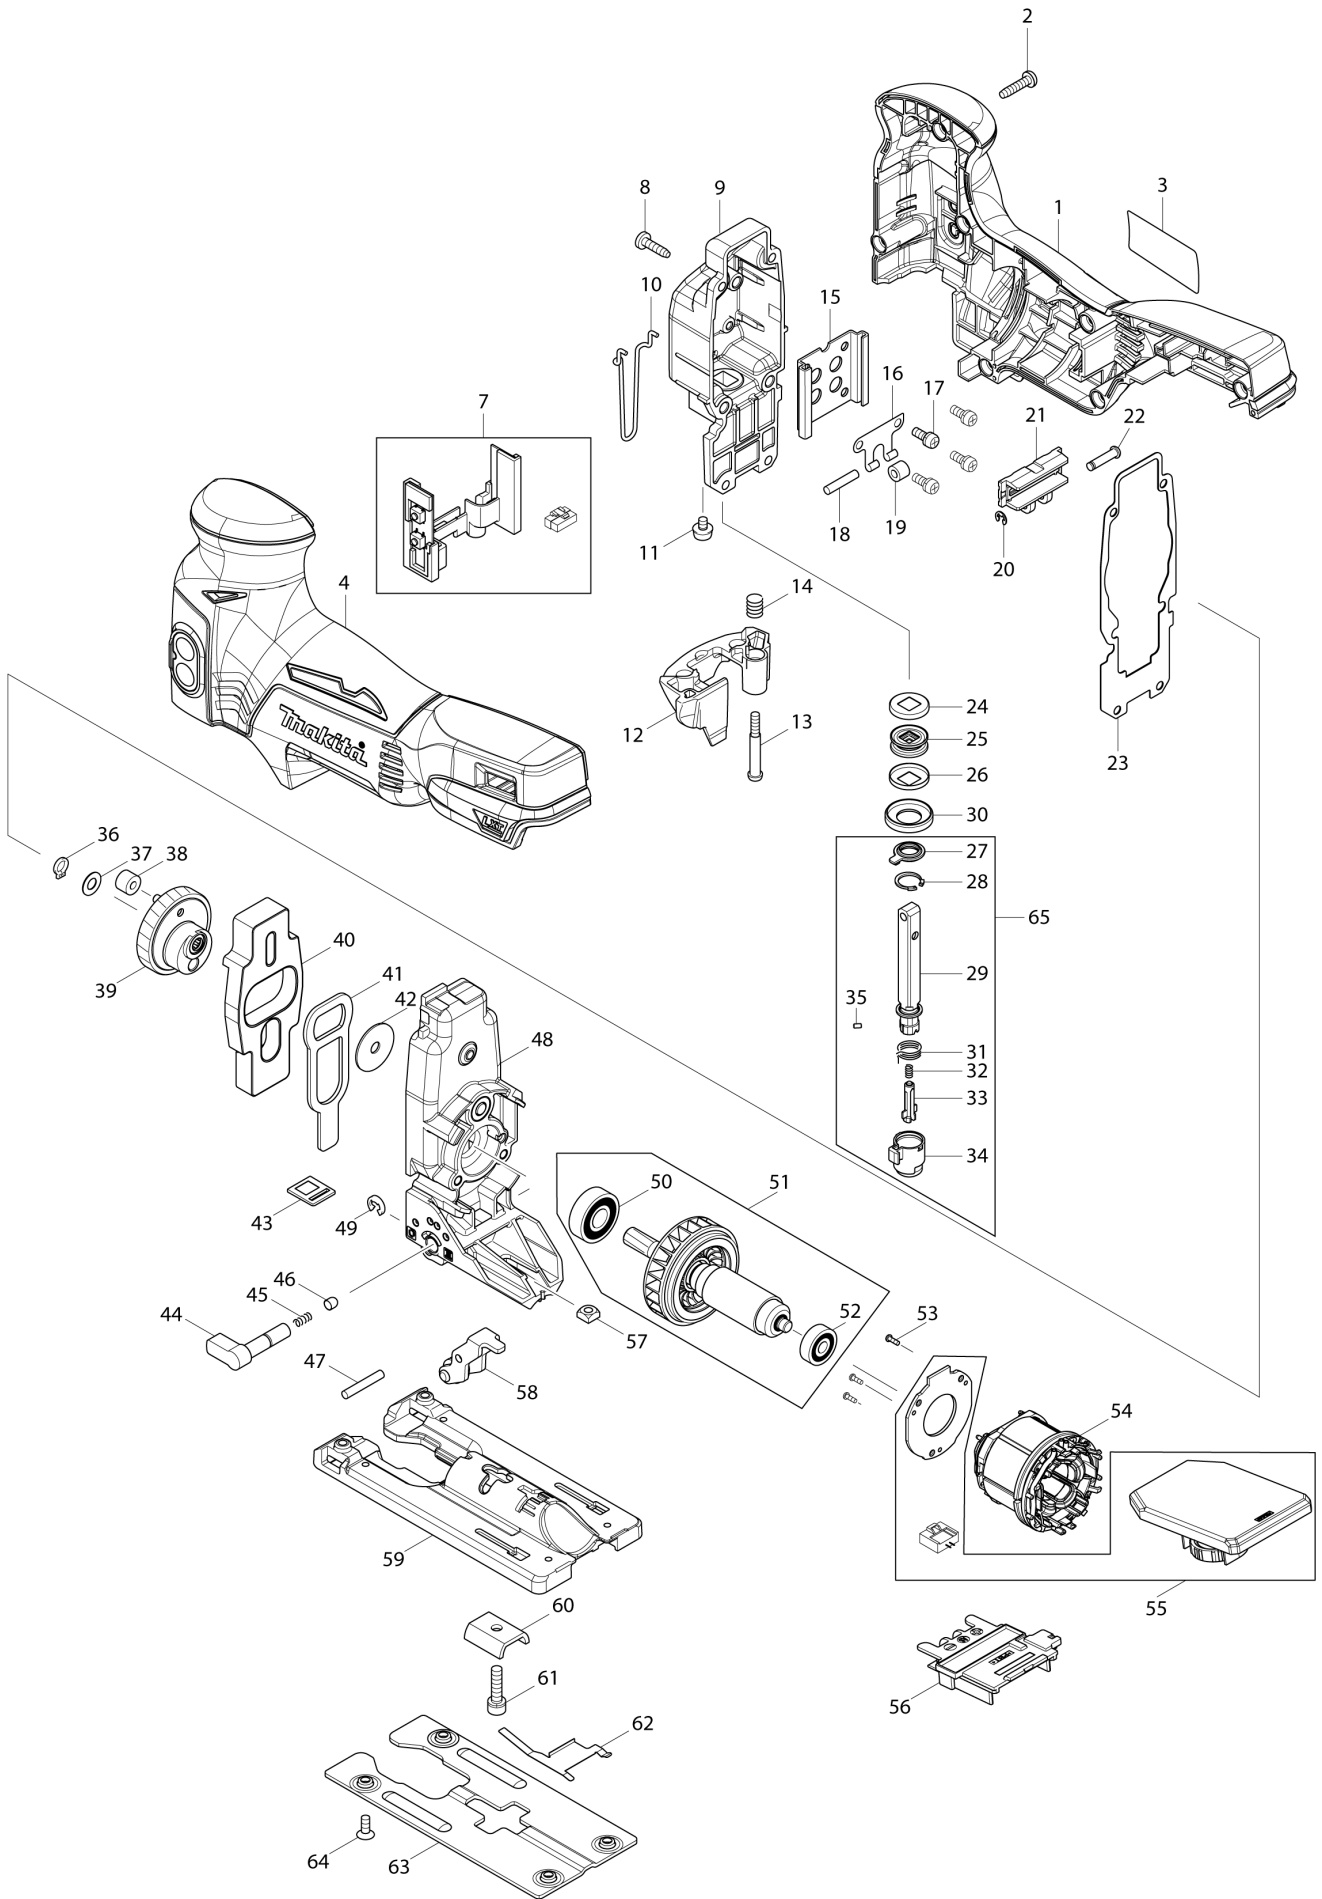

(VN) DJV181 / CORDLESS JIG SAW

VN	VIETNAM

DJV181 / CORDLESS JIG SAW

Item	Sub	Parts No.	Parts Description	Qty	I/C	E/C No.	Close No.	Remark
001		187704-2	HOUSING SET	1				
	C10	263005-3	RUBBER PIN 6	2				
	C20	801V48-5	SWITCH LABEL	2				
	D10		INC. 4					
002		265995-6	TAPPING SCREW 4X18	7			DA002	
002-1		265652-6	TAPPING SCREW 4X18	7	O	DA002		
003		814S24-2	DJV181 NAME PLATE	1				
004		187704-2	HOUSING SET	1				
	C10	263005-3	RUBBER PIN 6	2				
	C20	801V48-5	SWITCH LABEL	2				
	D10		INC. 1					
007		632A96-5	SWITH UNIT	1				
008		266034-5	TAPPING SCREW CT 4X16	4				
009		142112-4	GEAR HOUSING COVER COMPLETE	1				
010		326302-9	SAFETY WIRE	1				
011		911104-2	PAN HEAD SCREW M4X6	1				
012		454483-0	TOOL OPENER	1				
013		265026-1	+ PAN HEAD SCREW M4	1				
014		231659-4	TORSION SPRING 6	1				
015		346687-7	LINEAR GUIDE	1				
016		232207-2	LEAF SPRING	1				
017		911111-5	PAN HEAD SCREW M4X10 WITH W	4				
018		256117-9	PIN 4	1				
019		214031-5	PLANE BEARING 4	1				
020		961017-7	STOP RING E-3	1				
021-1		310837-0	SLIDER	1				
022		268090-1	PIN 4	1				
023		442195-7	GASKET	1				
024		267854-0	CAP WASHER 8	1				
025		421815-6	DUST SEAL 8	1				
026		267854-0	CAP WASHER 8	1				
027		424569-4	DUST COVER	1				
028		962063-3	RETAINING RING R-13	1				
029		165724-6	ROD	1				
030		257347-5	RING 21	1				
031		233591-8	TORSION SPRING 10	1				
032		233314-4	COMPRESSION SPRING 4	1				
033		310485-5	LOCK PIN	1				
034		310547-9	BLADE HOLDER	1				
035		256528-8	PIN 2	1				
036		961002-0	RETAINING RING S-6	1				
037		253715-0	FLAT WASHER 6	1				
038-1		212092-9	NEEDLE BEARING 407	1				
039		142109-3	GEAR COMPLETE	1				
040		313260-8	BALANCE PLATE	1				
041		346688-5	PUSH PLATE	1				
042		253196-8	FLAT WASHER 6	1				
043		454484-8	SEAL PLATE	1				
044-1		272280-0	LEVER 17	1				
045		233139-6	COMPRESSION SPRING 3	1				
046		286032-3	CAP 5	1				
047		268063-4	PIN 4	1				
048		142111-6	GEAR HOUSING COMPLETE	1				
049		961018-5	STOP RING E-5	1				
050		210059-1	BALL BEARING 6000DDW	1				
051		519329-8	ROTOR ASSY	1				
	D10		INC. 50,52					
052		210022-4	BALL BEARING 626DDW	1				
053		266490-9	TAPPING SCREW PT 2X6	3				
054		629996-2	STATOR	1				
055		620214-1	CONTROLLER	1			D2144	
055-1		620B23-0	CONTROLLER	1	<	D2144		
056		643899-6	TERMINAL	1				
057		252171-1	SQUARE NUT M5-8	1				
058		142110-8	RETAINER COMPLETE	1				

Interchange
O : Yes
X : No
< : the new part can be substituted for the current.
> : the current part can be substituted for the new.
S : Interchangeable as a set.