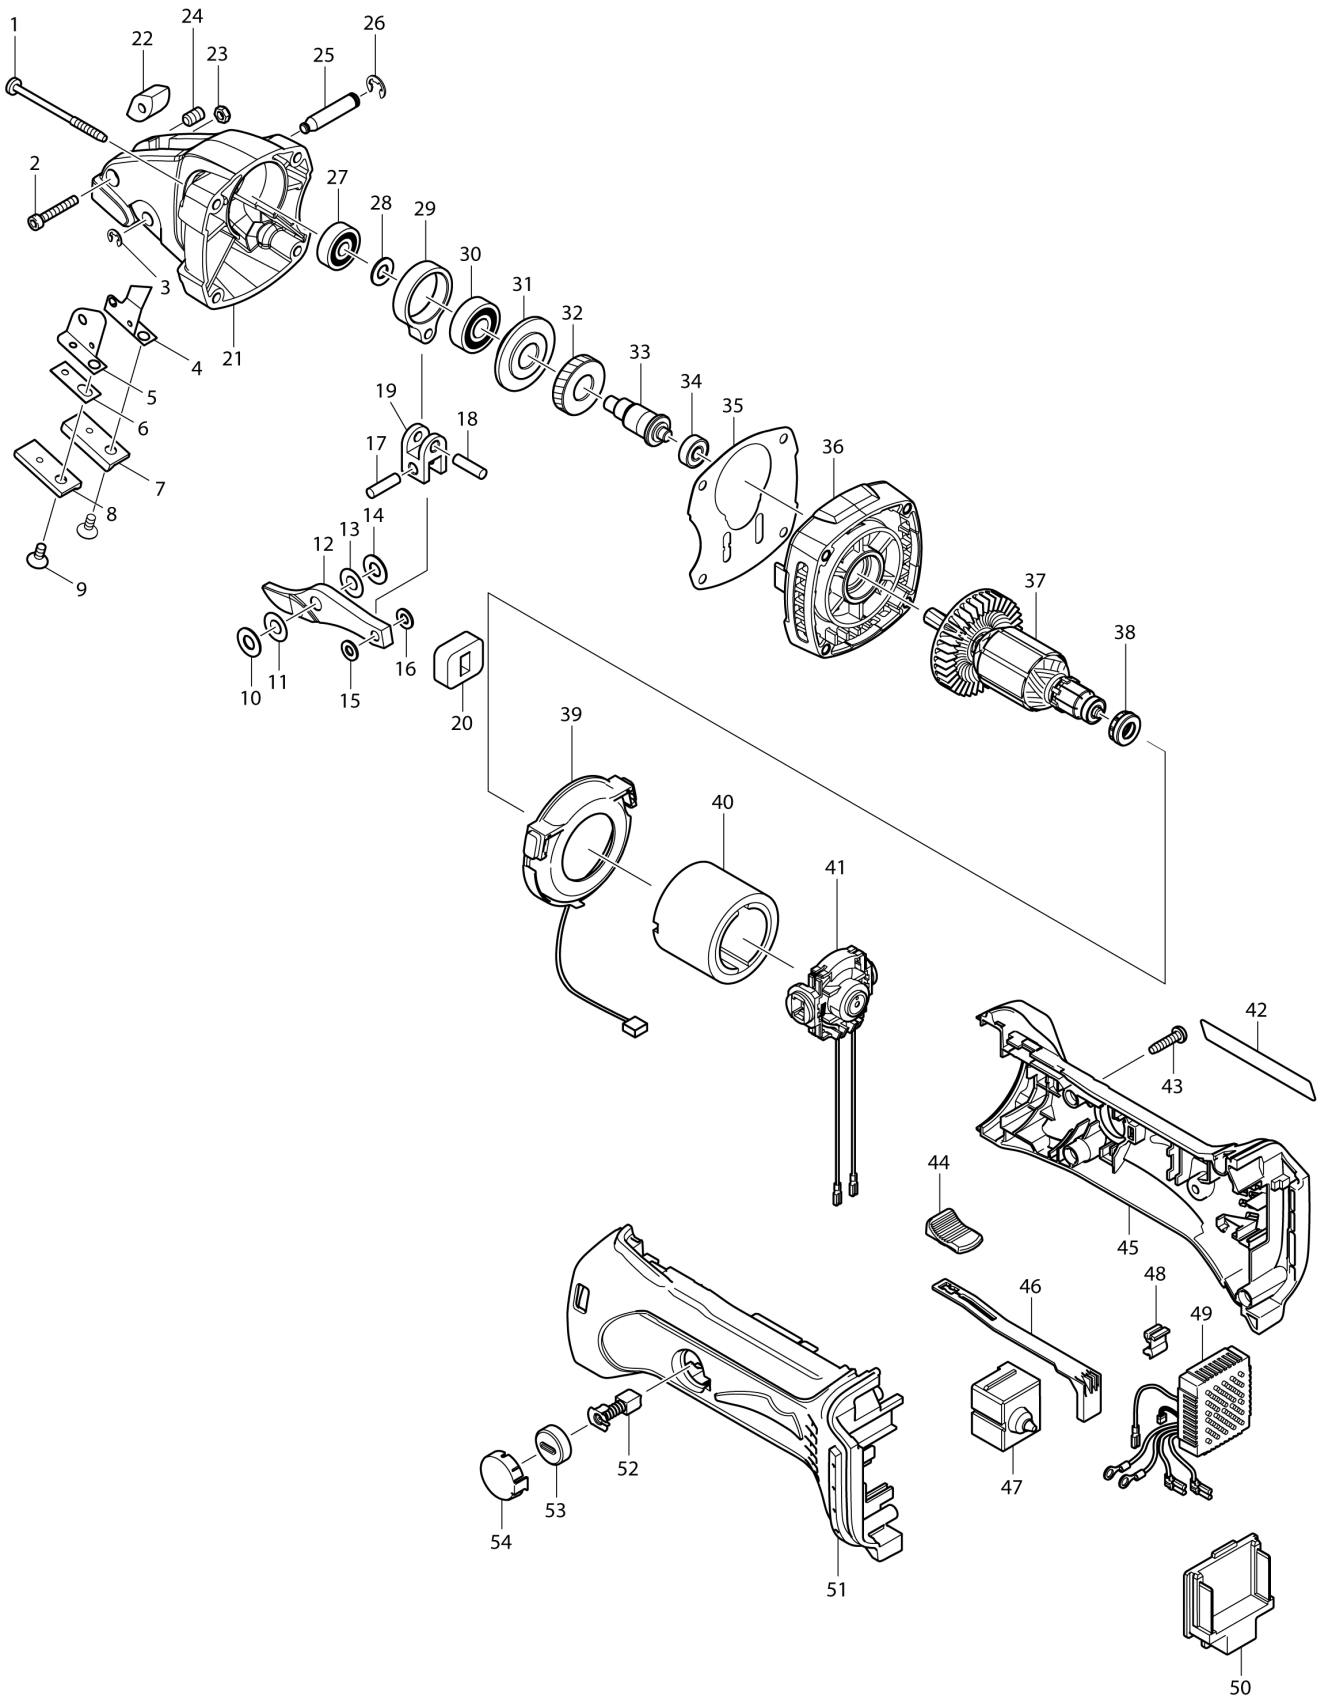

VN	VIETNAM
----	---------

Diagram / Parts List

DJS161

CORDLESS STRAIGHT SHEAR 1.6MM

(VN) DJS161 / CORDLESS STRAIGHT SHEAR 1.6MM

VN	VIETNAM
-----------	----------------

DJS161 / CORDLESS STRAIGHT SHEAR 1.6MM