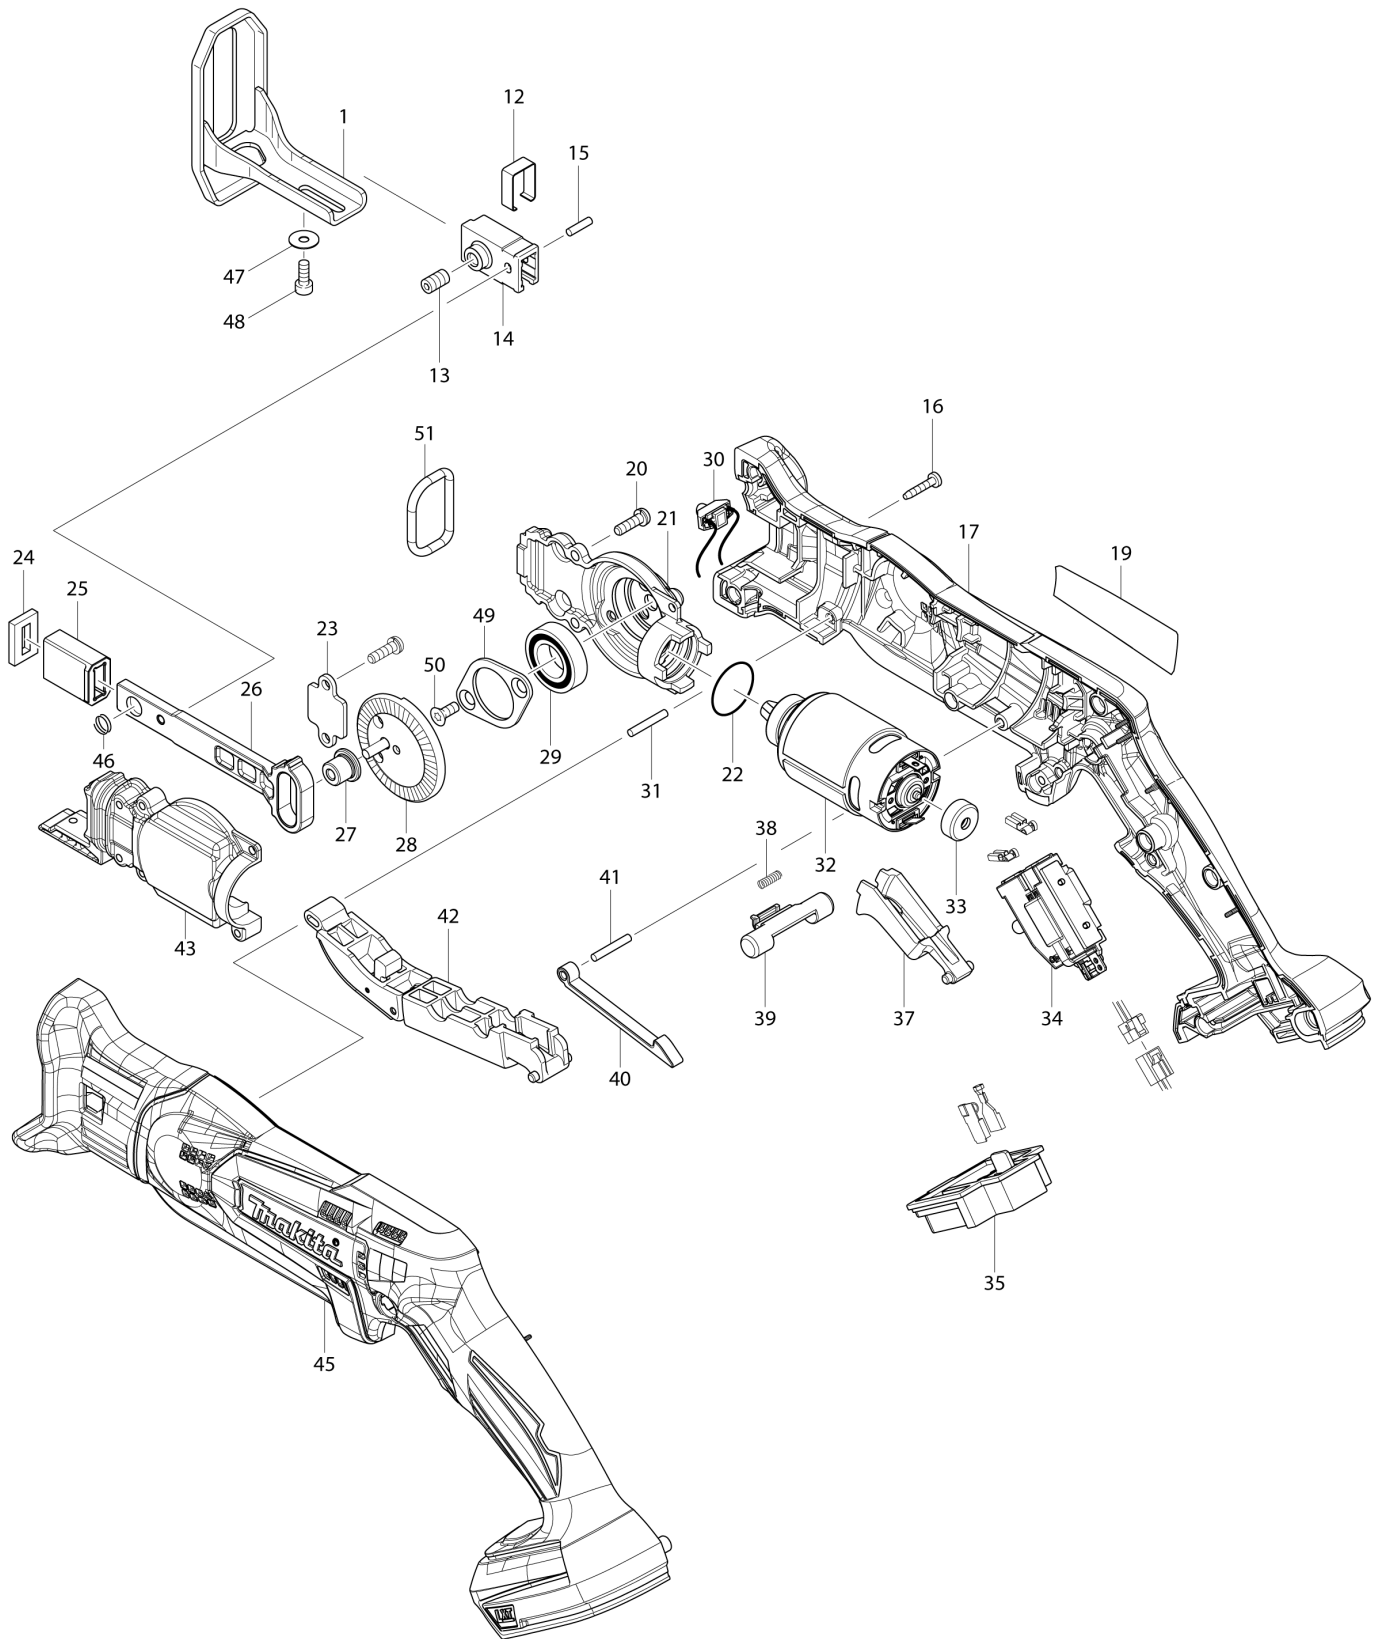

VN	VIETNAM
----	---------

Diagram / Parts List

DJR185

CORDLESS RECIPRO SAW

(VN) DJR185 / CORDLESS RECIPRO SAW

VN	VIETNAM
-----------	----------------

DJR185 / CORDLESS RECIPRO SAW

Item	Sub	Parts No.	Parts Description	Qty	I/C	E/C No.	Close No.	Remark
001		165740-8	SHOE	1				
012		346526-1	CLAMPER	1				
013		251961-9	H.S.SET SCREW(FLAT POINT)M6X10	1				
014		310497-8	BLADE CLAMP	1			C8265	
014-1		310978-2	BLADE CLAMP	1	<	C8265		
015		256157-7	PIN 3	1				
016		266429-2	TAPPING SCREW 3X16	10				
017		187760-2	HOUSING SET	1				
	C10	263005-3	RUBBER PIN 6	2				
	C20	423475-0	SPONGE SHEET	1				
	D10		INC. 45					
019		814W09-2	DJR185 NAME PLATE	1				
020		266747-8	PAN HEAD SCREW M4X14 WITH WM	5				
021		319060-4	GEAR HOUSING	1				
022		213961-7	O RING 22	1				
023		346525-3	PLATE	1				
024		443185-3	FELT SEAL	1				
025		313220-0	SLIDER GUIDE	1				
026		313269-0	SLIDER N	1				
027		313270-5	COLLARED SLEEVE 4	1				
028		142284-5	GEAR COMPLETE	1				
029		211242-3	BALL BEARING 6902ZZ	1				
030		620237-9	LED CIRCUIT	1				
031		256158-5	PIN 3	1				
032		629105-3	DC MOTOR	1				
033		424467-2	CAP	1				
034		650712-1	SWITCH C3HY-1A-PRLMS	1				
035		643852-2	TERMINAL	1				
037		453072-8	SWITCH LEVER R	1				
038		233438-6	COMPRESSION SPRING 4	1				
039		454661-2	LOCK OFF LEVER R	1				
040		313219-5	LINK	1				
041		256158-5	PIN 3	1				
042		141128-6	SWITCH LEVER F COMPLETE	1				
043		319061-2	GEAR HOUSING COVER	1				
045		187760-2	HOUSING SET	1				
	C10	263005-3	RUBBER PIN 6	2				
	C20	423475-0	SPONGE SHEET	1				
	D10		INC. 17					
046		234258-1	COMPRESSION SPRING 7	1				
047		253874-0	FLAT WASHER 4	1				
048		922112-8	HEX. SOCKET HEAD BOLT M4X10	1				
049		285738-0	BEARING RETAINER 36	1				
050		265035-0	COUNTERSUNK HEAD SCREW M4X10	2				
051		424597-9	RUBBER RING 23	1				
A01		B-20432	RECIPROSAW BLADE 100MM	1				
A02		B-20404	RECIPROSAW BLADE 100MM	1				
A03		783201-2	HEX. WRENCH 3	1				