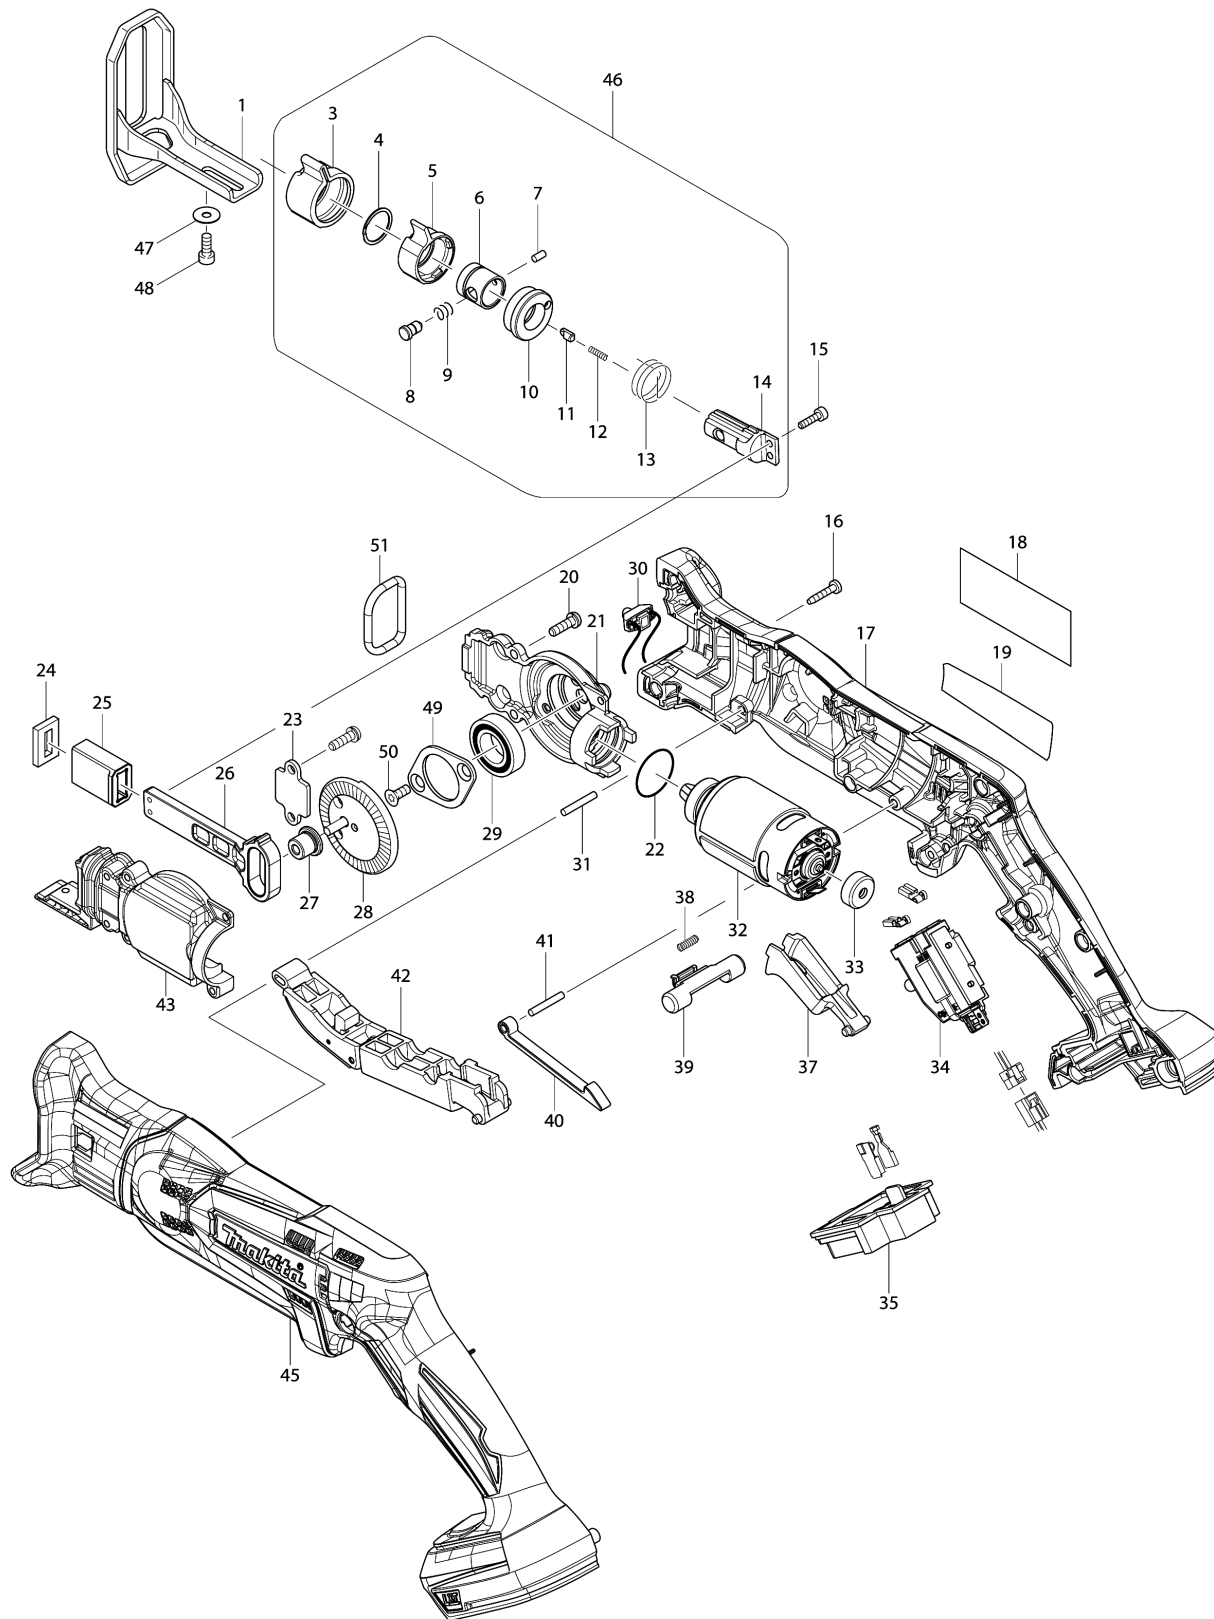

Model No.DJR183 CORDLESS RECIPRO SAW

Model No.DJR183 CORDLESS RECIPRO SAW

Item	Parts No.	Description	I/C	Qty	New/Old	Sales	Purch.	Note
001	165740-8	SHOE		1				
003	424466-4	PROTECTOR		1				
004	257981-1	RETAINING RING (EXT)16		1				
005	310496-0	DRIVING SLEEVE		1				
006	331963-2	GUIDE SLEEVE		1				
007	268094-3	PIN 3		1				
008	256492-3	SHOULDER PIN 5		1				
009	233345-3	COMPRESSION SPRING 6		1				
010	453071-0	CONNECTING SLEEVE		1				
011-2	310912-2	PUSH PIN		1				
012-1	232472-3	COMPRESSION SPRING 2		1				
013	233594-2	TORSION SPRING 17		1				
014	326113-2	BLADE GUIDE		1				
015	265910-0	HEX. SOCKET HEAD BOLT M3X12		2				
016	266429-2	TAPPING SCREW 3X16		10				
017	187760-2	HOUSING SET		1				
C10	263005-3	RUBBER PIN 6		2				
C20	423475-0	SPONGE SHEET		1				
D10		INC. 45						
019	814V98-1	DJR183 NAME PLATE		1				
020	266747-8	PAN HEAD SCREW M4X14 WITH WM		5				
021	319060-4	GEAR HOUSING		1				
022	213961-7	O RING 22		1				
023	346525-3	PLATE		1				
024	443185-3	FELT SEAL		1				
025	313220-0	SLIDER GUIDE		1				
026	313271-3	SLIDER		1				
027	313270-5	COLLARED SLEEVE 4		1				
028	142284-5	GEAR COMPLETE		1				
029	211242-3	BALL BEARING 6902ZZ		1				
030	620237-9	LED CIRCUIT		1				
031	256158-5	PIN 3		1				
032	629105-3	DC MOTOR		1				
033	424467-2	CAP		1				
034	650712-1	SWITCH C3HY-1A-PRLMS		1				
035	643852-2	TERMINAL		1				
037	453072-8	SWITCH LEVER R		1				
038	233438-6	COMPRESSION SPRING 4		1				
039	454661-2	LOCK OFF LEVER R		1				
040	313219-5	LINK		1				
041	256158-5	PIN 3		1				