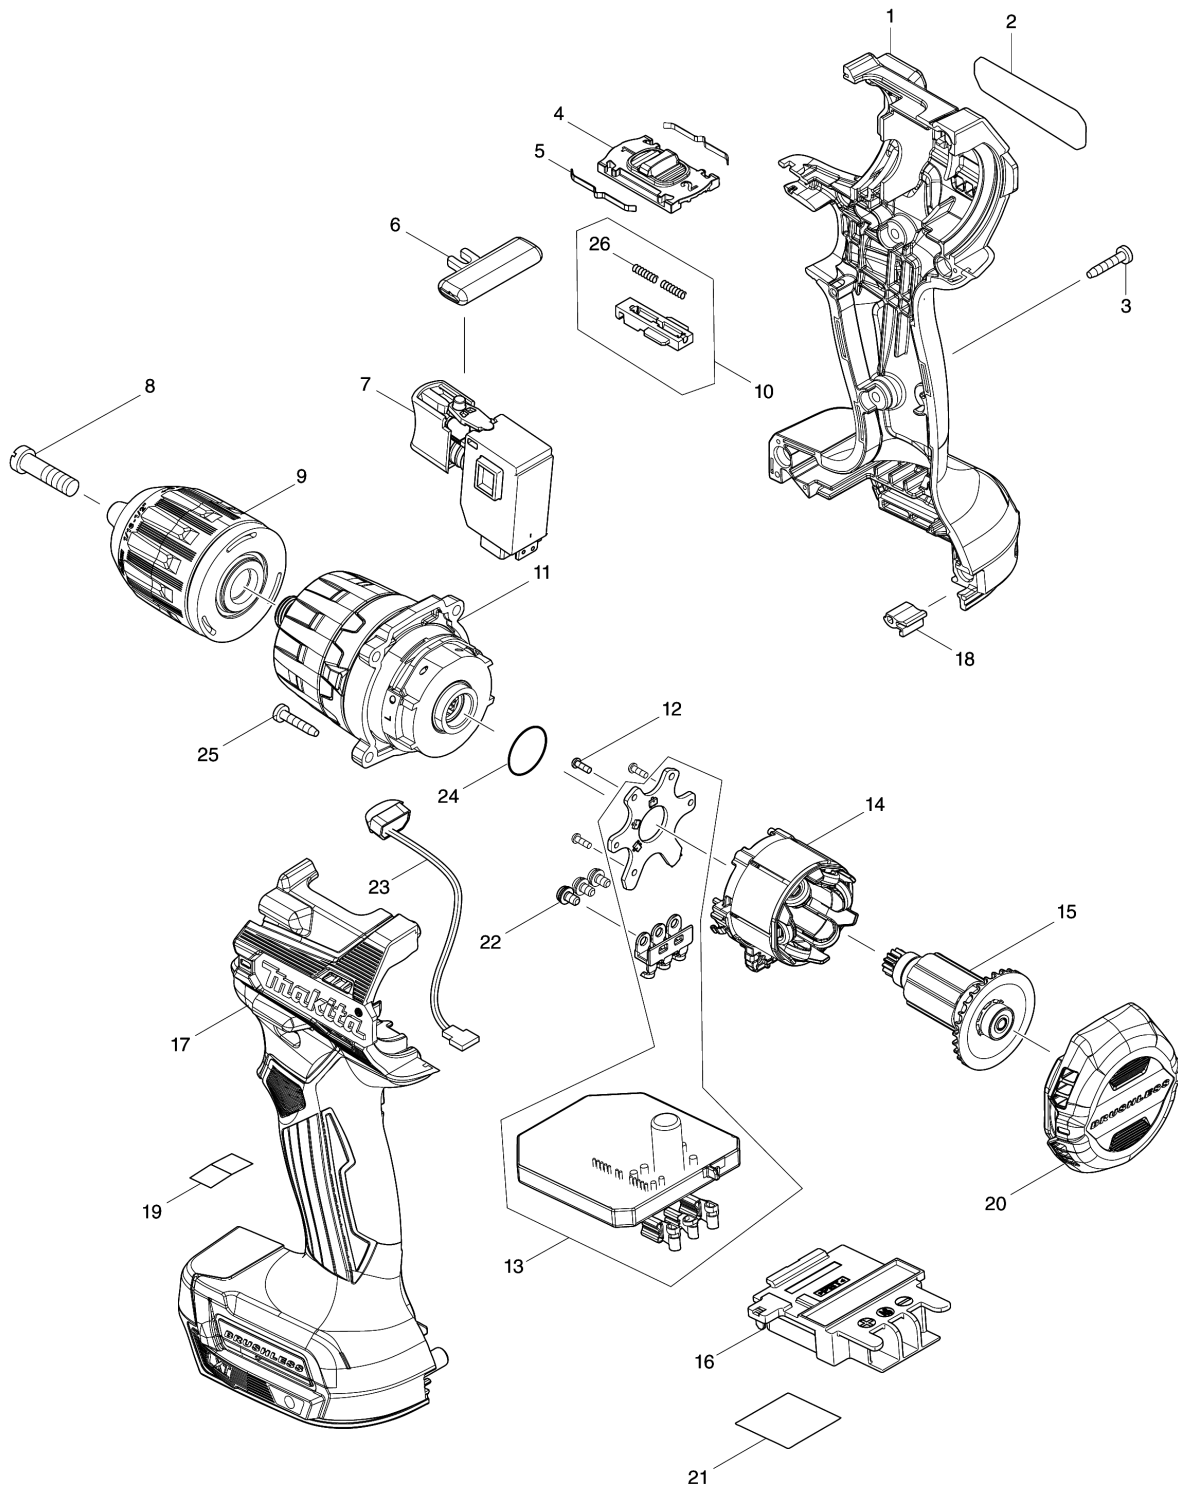

Model No.DHP487 CORDLESS HAMMER DRIVER DRILL

Model No.DHP487 CORDLESS HAMMER DRIVER DRILL

Item	Parts No.	Description	I/C	Qty	New/Old	Sales	Purch.	Note
001	183S07-6	HOUSING SET		1				
C10	263005-3	RUBBER PIN 6		2				
C20	252126-6	HEX. LOCK NUT M4-7		2				
D10		INC. 17						
002	811B94-0	DHP487 NAME PLATE		1				
003	266429-2	TAPPING SCREW 3X16		7				
004	413310-0	SPEED CHANGE LEVER		1				
005	232493-5	LEAF SPRING		2				
006	419041-9	F/R CHANGE LEVER		1				
007	650689-0	SWITCH C3JW-2B		1				
008	251468-5	- FLAT HEAD SCREW M6X22		1				
009	763256-3	KEYLESS DRILL CHUCK 13		1				
010	127758-7	CHANGE LEVER ASSEMBLY		1				
D10		INC. 26						
011	127824-0	GEAR ASSEMBLY		1	*			
011-1	122B23-1	GEAR ASSEMBLY	O	1				
012	266490-9	TAPPING SCREW PT 2X6		3				
013	620E45-8	CONTROLLER		1				
014	629A41-9	STATOR		1				
015	619671-8	ROTOR		1				
016	643874-2	TERMINAL		1				
017	183S07-6	HOUSING SET		1				
C10	263005-3	RUBBER PIN 6		2				
C20	252126-6	HEX. LOCK NUT M4-7		2				
D10		INC. 1						
018	424517-3	CUSHION		1				
020	413309-5	REAR COVER		1				
021	811C02-7	DHP487 SERIAL NO. LABEL		1				
022	652069-6	FLAT HEAD SCREW M3X6		3				
023	620549-0	LED CIRCUIT		1				
024	213087-5	O-RING 16.5		1	*			
024-1	213A10-6	O-RING 16.5	O	1				
025	266429-2	TAPPING SCREW 3X16		4				
026	233025-1	COMPRESSION SPRING 2		2				
A01	251314-2	+ SCREW M4X12		1				
A02	346317-0	HOOK		1				
A03	784637-8	+ - BIT 2-45		1				
A04B	821550-0	CONNECTOR PLASTIC CASE (TYPE2)		1				
C10	453974-8	LATCH		4				
A05B	450128-8	BATTERY COVER		1				
A06B	***DC18RC	DC18RC FAST CHARGER		1				
D10		COMPO-PARTS						

Please order the parts with part number.

Print Date 22/9/2021

Model No.DHP487 CORDLESS HAMMER DRIVER DRILL

Item	Parts No.	Description	I/C	Qty	New/Old	Sales	Purch.	Note
A07B	197600-6	BATTERY BL1830B SET		2				
A08B	837670-0	INNER TRAY		1				
A09B	8031P2-1	DHP487RFJ INDICATION LABEL		1				
A10B	8031P3-9	DHP487RFJ INDICATION LABEL		2				
A11	163400-6	HANDSTRAP		1				