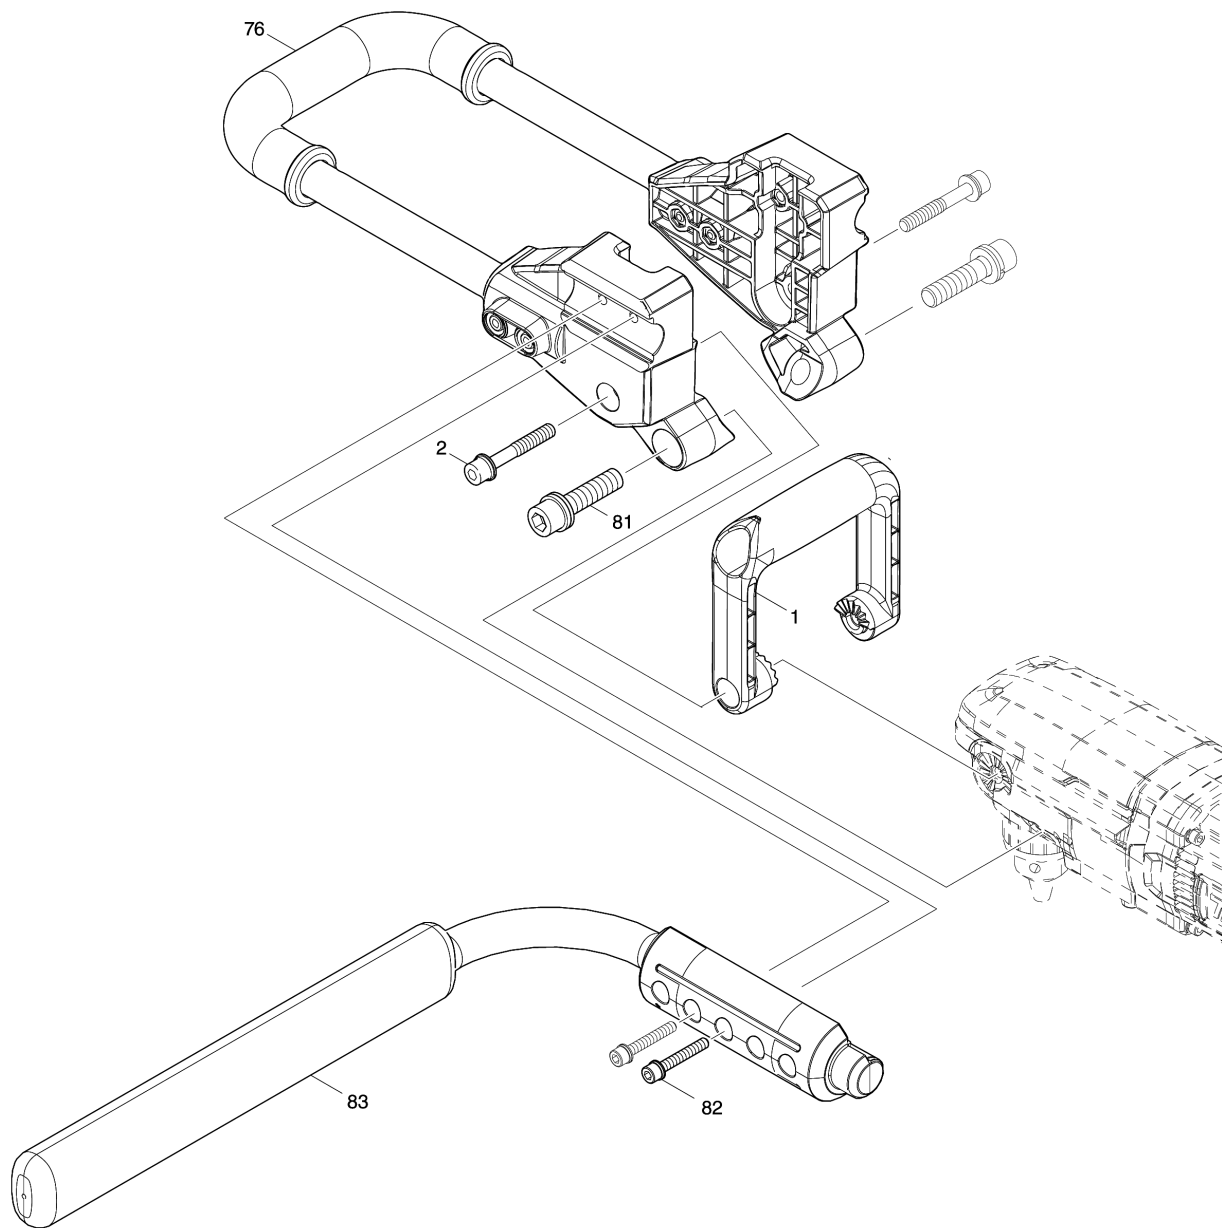

Model No.DDG460 CORDLESS EARTH AUGER