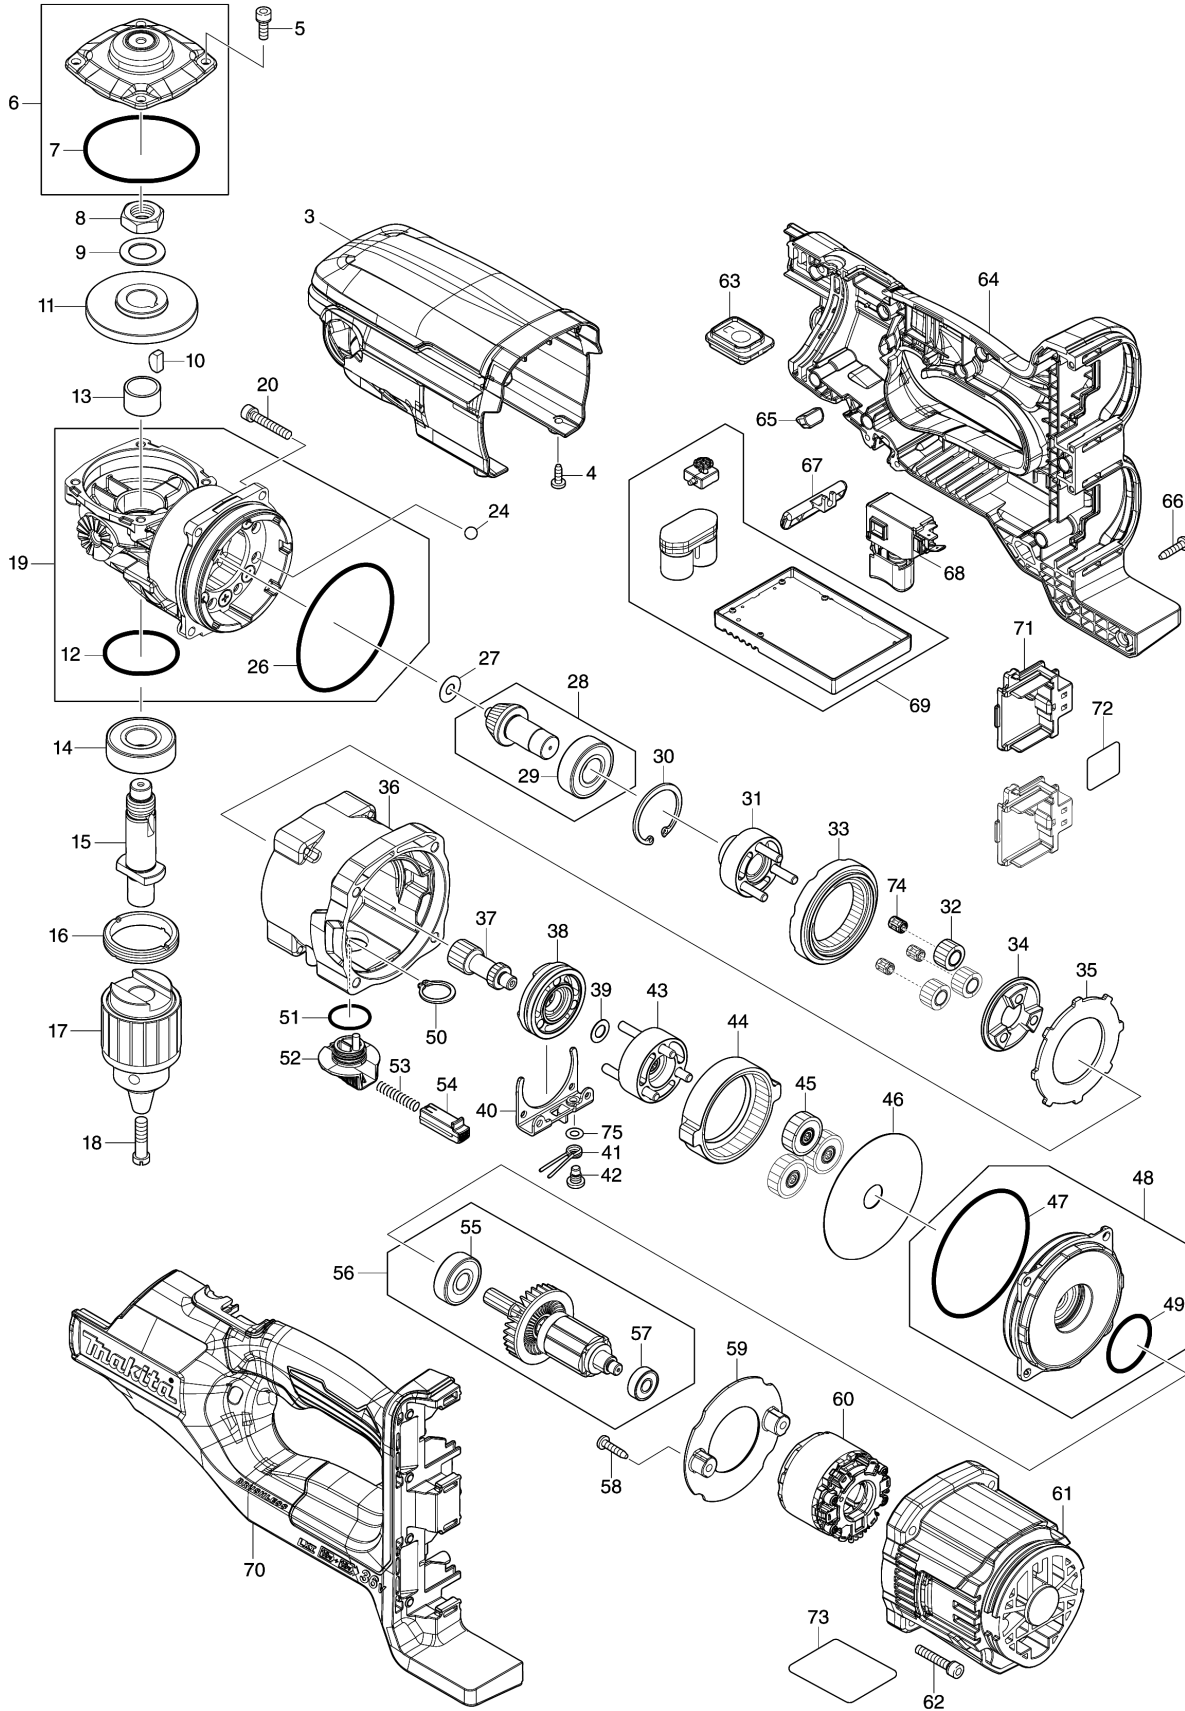

Model No.DDG460 CORDLESS EARTH AUGER