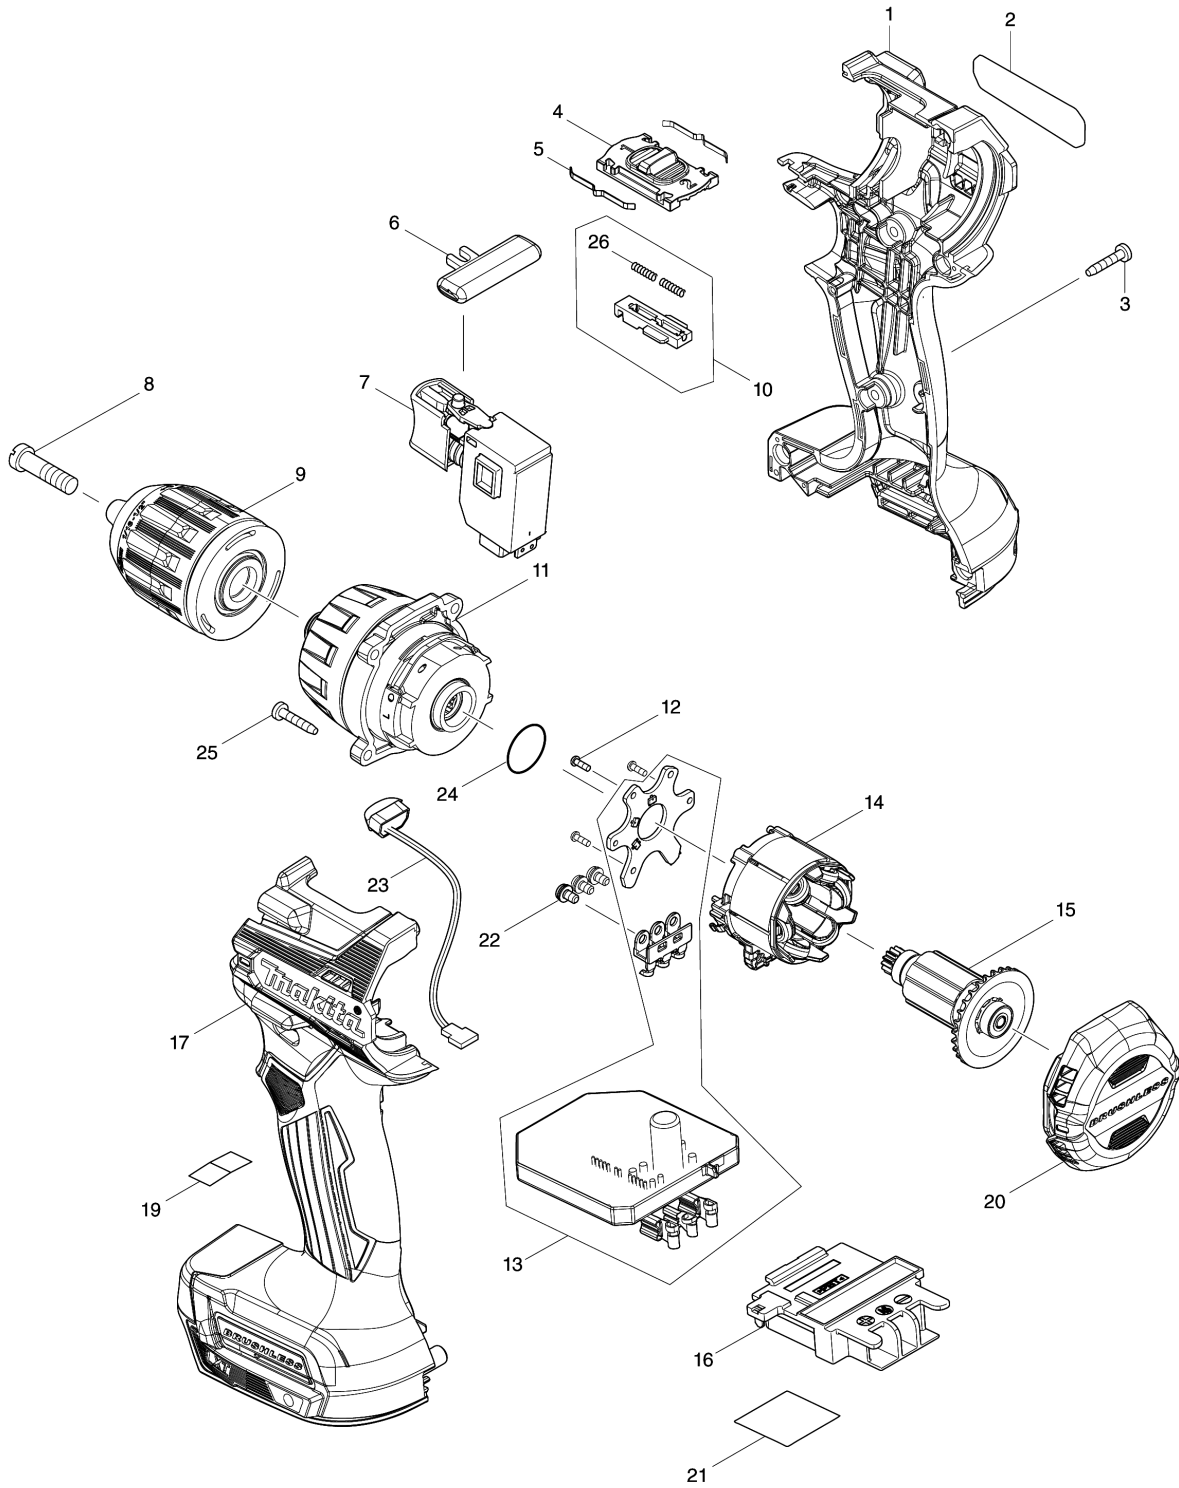

Model No.DDF487 CORDLESS DRIVER DRILL

Model No.DDF487 CORDLESS DRIVER DRILL

Item	Parts No.	Description	I/C	Qty	New/Old	Sales	Purch.	Note
001	183S07-6	HOUSING SET		1				
C10	263005-3	RUBBER PIN 6		2				
C20	252126-6	HEX. LOCK NUT M4-7		2				
D10		INC. 17						
002	858E10-9	DDF487 NAME PLATE		1				
003	266429-2	TAPPING SCREW 3X16		7				
004	413310-0	SPEED CHANGE LEVER		1				
005	232493-5	LEAF SPRING		2				
006	419041-9	F/R CHANGE LEVER		1				
007	650689-0	SWITCH C3JW-2B		1				
008	251468-5	- FLAT HEAD SCREW M6X22		1				
009	763256-3	KEYLESS DRILL CHUCK 13		1				
010	127758-7	CHANGE LEVER ASSEMBLY		1				
D10		INC. 26						
011	127757-9	GEAR ASSEMBLY		1	*			
011-1	122B22-3	GEAR ASSEMBLY	O	1				
012	266490-9	TAPPING SCREW PT 2X6		3				
013	620E45-8	CONTROLLER		1				
014	629A41-9	STATOR		1				
015	619671-8	ROTOR		1				
016	643874-2	TERMINAL		1				
017	183S07-6	HOUSING SET		1				
C10	263005-3	RUBBER PIN 6		2				
C20	252126-6	HEX. LOCK NUT M4-7		2				
D10		INC. 1						
020	413309-5	REAR COVER		1				
021	858E18-3	DDF487 SERIAL NO. LABEL		1				
022	652069-6	FLAT HEAD SCREW M3X6		3				
023	620549-0	LED CIRCUIT		1				
024	213087-5	O-RING 16.5		1	*			
024-1	213A10-6	O-RING 16.5	O	1				
025	266429-2	TAPPING SCREW 3X16		4				
026	233025-1	COMPRESSION SPRING 2		2				
A01	251314-2	+ SCREW M4X12		1				
A02	346317-0	HOOK		1				
A03	784637-8	+-- BIT 2-45		1				
A04B	821550-0	CONNECTOR PLASTIC CASE (TYPE2)		1				
C10	453974-8	LATCH		4				
A05B	450128-8	BATTERY COVER		1				
A06B	***DC18RC	DC18RC FAST CHARGER		1				
D10		COMPO-PARTS						
A07B	197600-6	BATTERY BL1830B SET		2				

Please order the parts with part number.

Print Date 2/8/2021

Model No.DDF487 CORDLESS DRIVER DRILL

Item	Parts No.	Description	I/C	Qty	New/Old	Sales	Purch.	Note
A08B	837670-0	INNER TRAY		1				
A09B	8029G0-7	DDF487RFJ INDICATION LABEL		1				
A10B	8029G1-5	DDF487RFJ PLASTIC CASE LABEL		2				
A11	163400-6	HANDSTRAP		1				

Please order the parts with part number.

Print Date 2/8/2021