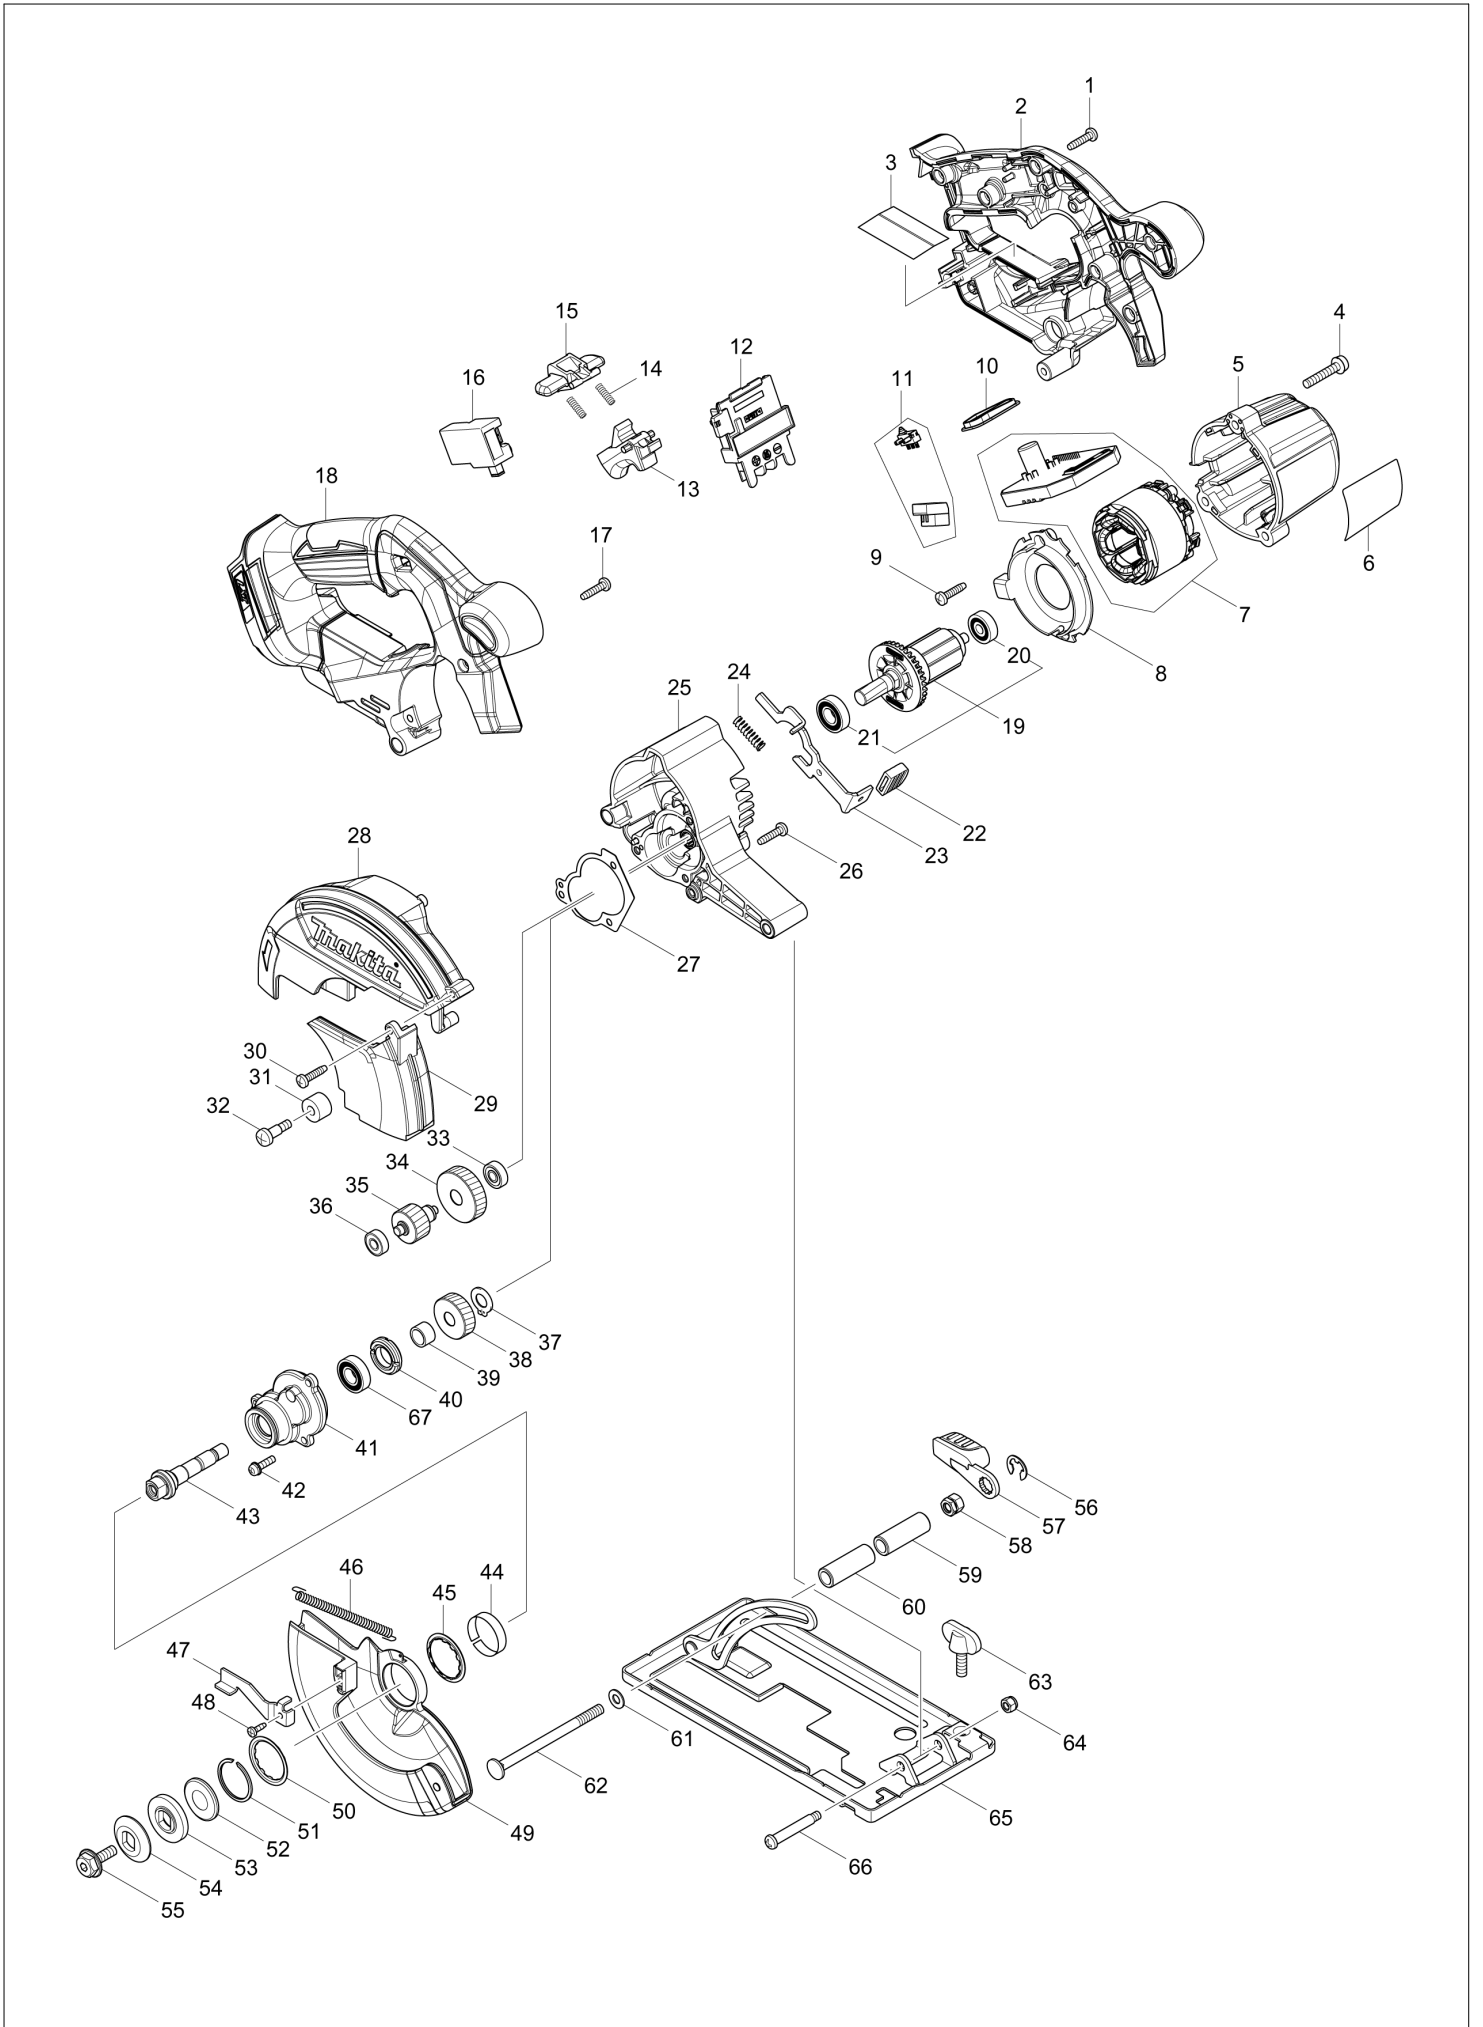

(VN) DCS551 / 150MM CORDLESS METAL CUTTER

VN	VIETNAM

DCS551 / 150MM CORDLESS METAL CUTTER

Item	Sub	Parts No.	Parts Description	Qty	I/C	E/C No.	Close No.	Remark
001		265995-6	TAPPING SCREW 4X18	8				
002		183B24-4	HANDLE SET	1				
	C10	263005-3	RUBBER PIN 6	2				
	D10		INC. 18					
004		911253-5	PAN HEAD SCREW M5X30	3				
005		455900-3	MOTOR HOUSING	1				
006		850X99-7	DCS551 NAME PLATE	1				
007		632E36-7	STATOR UNIT	1				
008		455897-6	BAFFLE PLATE	1				
009		265995-6	TAPPING SCREW 4X18	2				
010		142948-1	INDICATION PLATE COMPLETE	1				
011		632E44-8	SWITCH UNIT	1				
012		643899-6	TERMINAL	1				
013		455480-9	SWITCH LEVER	1				
014		231469-9	COMPRESSION SPRING 4	2				
015		419664-3	LOCK OFF LEVER	1				
016		650734-1	SWITCH TG73BDS-2	1				
017		265995-6	TAPPING SCREW 4X18	2				
018		183B24-4	HANDLE SET	1				
	C10	263005-3	RUBBER PIN 6	2				
	D10		INC. 2					
019		519365-4	ROTOR ASS'Y	1			C2738	
	D10		INC. 20,21				C2738	
019-1		519530-5	ROTOR ASS'Y	1	<	C2738	D0287	
	D10		INC. 20,21			C2738	D0287	
019-2		510437-8	ROTOR ASS'Y	1	<	D0287		
	D10		INC. 20,21			D0287		
020		210022-4	BALL BEARING 626DDW	1				
021		210069-8	BALL BEARING 6900DDW	1			D0287	
021-1		210214-5	BALL BEARING 6900DDW	1	<	D0287		
022		286275-7	CAP	1				
023		346885-3	SHAFT LOCK	1				
024		233117-6	COMPRESSION SPRING 6	1				
025		143229-6	GEAR HOUSING COMPLETE	1				
	C10	213961-7	O RING 22	1				
026		265995-6	TAPPING SCREW 4X18	2				
027		424715-9	GASKET	1				
028		455899-2	BLADE CASE	1				
029		455898-4	BLADE COVER	1				
030		265995-6	TAPPING SCREW 4X18	1				
031		262511-5	RUBBER SLEEVE 6	1				
032		265115-2	+ PAN HEAD SCREW M5	1				
033		210065-6	BALL BEARING 625ZZ	1				
034		227809-7	HERICAL GEAR 30	1				
035		227807-1	HERICAL GEAR 17	1				
036		210033-9	BALL BEARING 696ZZ	1				
037		961005-4	RETAINING RING S-9	1				
038		227808-9	HERICAL GEAR 24	1				
039		257728-3	SLEEVE 10	1				
040		285847-5	BEARING RETAINER 14-23	1				
041		143228-8	BEARING BOX COMPLETE	1				
	C10	263002-9	RUBBER PIN 4	1				
042		911128-8	P.H.SCREW M4X16 WITH WR	3				
043		326540-3	SPINDLE	1				
044		345470-9	THICKNESS RING	1				
045		345739-1	SPACER	1				
046		231792-2	TENSION SPRING 3	1				
047		272285-0	LEVER 48	1				
048		266007-8	TAPPING SCREW BIND PT 3X10	1				
049		143155-9	SAFETY COVER COMPLETE	1				
050		345739-1	SPACER	1				
051		257938-2	RETAINING RING(EXT) WR-26	1				
052		267802-9	CUP WASHER 13	1				
053		224391-7	INNER FLANGE 30	1				
054		224404-4	OUTER FLANGE 30	1				

A:DCS551RMJ(H)

Interchange
O : Yes
X : No
< : the new part can be substituted for the current.
> : the current part can be substituted for the new.
S : Interchangeable as a set.