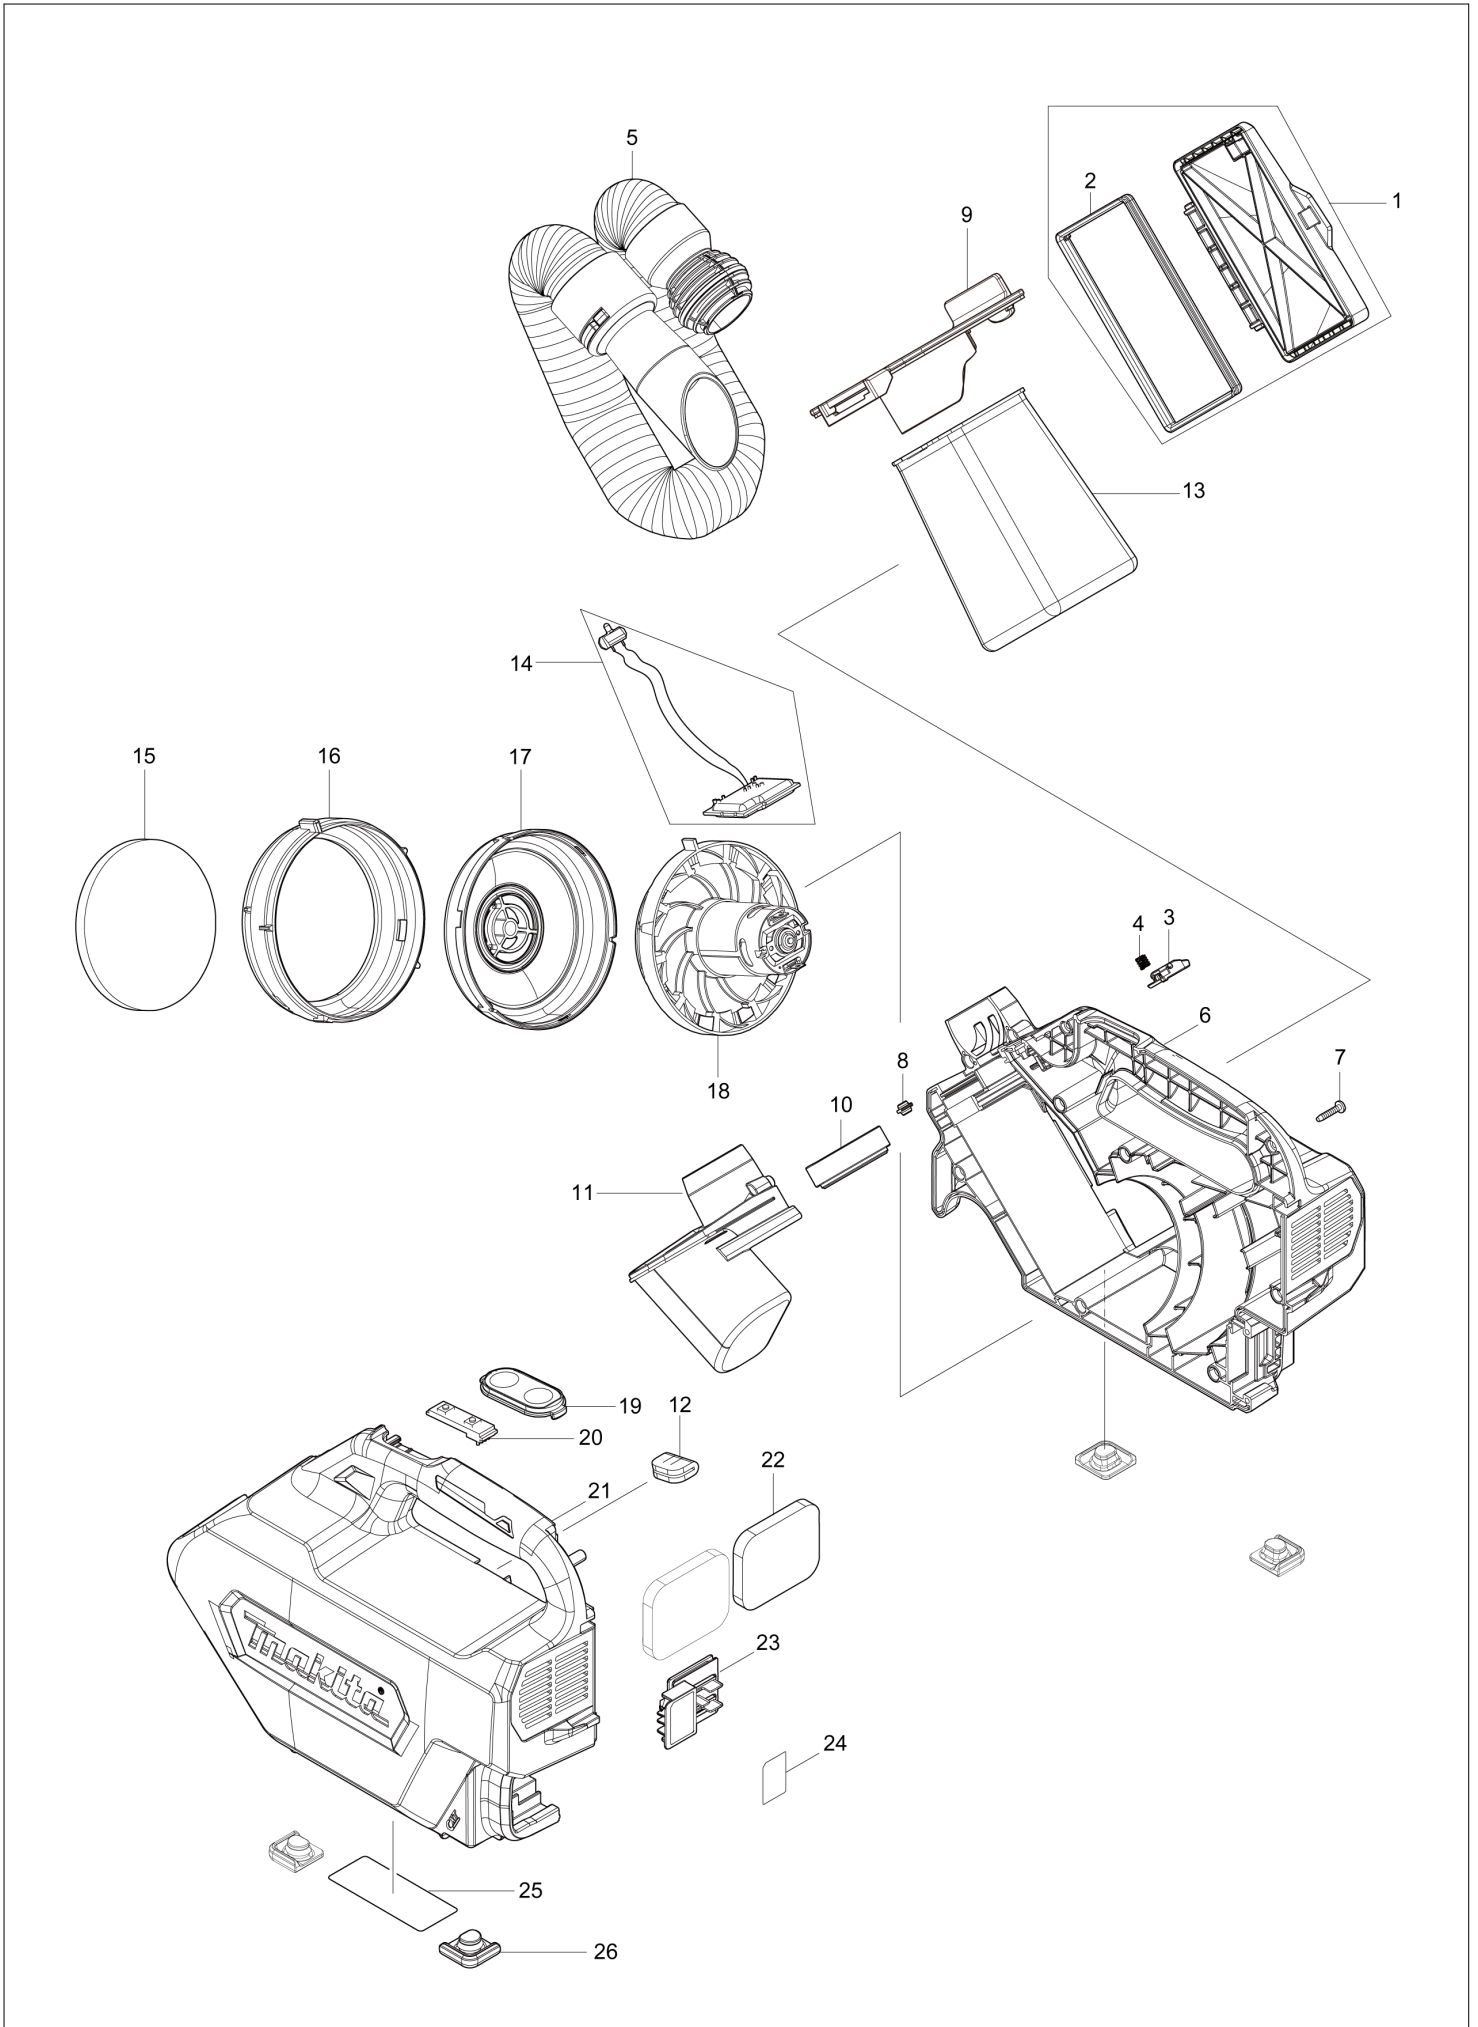

# Diagram / Parts List

**CL121D**

**CORDLESS CLEANER**

(VN) CL121D / CORDLESS CLEANER

VN	VIETNAM
----	---------

**CL121D / CORDLESS CLEANER**

Item	Sub	Parts No.	Parts Description	Qty	I/C	E/C No.	Close No.	Remark
001		136100-1	DUST BOX COVER ASS'Y	1				
	D10		INC. 2					
002		422433-3	SEAL	1				
003		459050-6	STOPPER PLATE	1				
004		232485-4	COMPRESSION SPRING 5	1				
005		140H92-6	HOSE COMPLETE	1				
	C10	140J50-4	HOSE JOINT COMPLETE	1			Y07917	
	C20	459042-5	STRAIGHT PIPE	1				
	C30	459043-3	SLEEVE	1			Y07917	
	C40	459044-1	STOPPER	1				
006		183L86-2	HOUSING SET	1				
	D10		INC. 1,3,4,12,21,26					
007		266429-2	TAPPING SCREW 3X16	10				
008		450522-4	LENS	1				
009		143677-9	VALVE STAY COMPLETE	1				
010		422434-1	PACKING	1				
011		459048-3	HOSE JOINT HOLDER	1				
012		424246-8	SPONGE SHEET	1				
013		166084-9	DUST BAG	1				
014		632N32-9	CONTROLLER UNIT	1				
015		422440-6	SPONGE SHEET 90	1				
016		422421-0	RUBBER RING	1				
017		459035-2	FAN COVER	1				
018		127236-7	MOTOR ASSEMBLY	1				
019		144096-2	SWITCH PLATE COMPLETE	1				
	C10	810P35-7	SWITCH LABEL	1				
020		631973-2	SWITCH UNIT	1				
021		183L86-2	HOUSING SET	1				
	D10		INC. 1,3,4,6,12,26					
022		422439-1	SPONGE SHEET 47-57	2				
023		644813-5	TERMINAL	1				
024		855M51-4	CL121D SERIAL NO. LABEL	1				
025		855M45-9	CL121D NAME PLATE	1				
026		422435-9	FOOT	4				
A01		140H94-2	SOFT BRUSH 360 COMPLETE	1				
A02		140H95-0	SEAT NOZZLE 120 COMPLETE	1				
A03		140J64-3	BLOWER NOZZLE COMPLETE	1				
A04		162544-9	SHOULDER BELT	1				
A05		194566-1	PAPER FILTER SET (5PCS/SET)	1				
A06		422437-5	RUBBER NOZZLE 330	1				
A07		459056-4	MAT NOZZLE 120	1				
A08B		832188-6	TOOL BAG	1				
A12B		456128-6	BATTERY COVER	1				
A13B		***DC10WD	DC10WD BATTERY CHARGER	1				
	D10		COMPO-PARTS					
A14B		197393-5	BATTERY BL1016 SET	1				