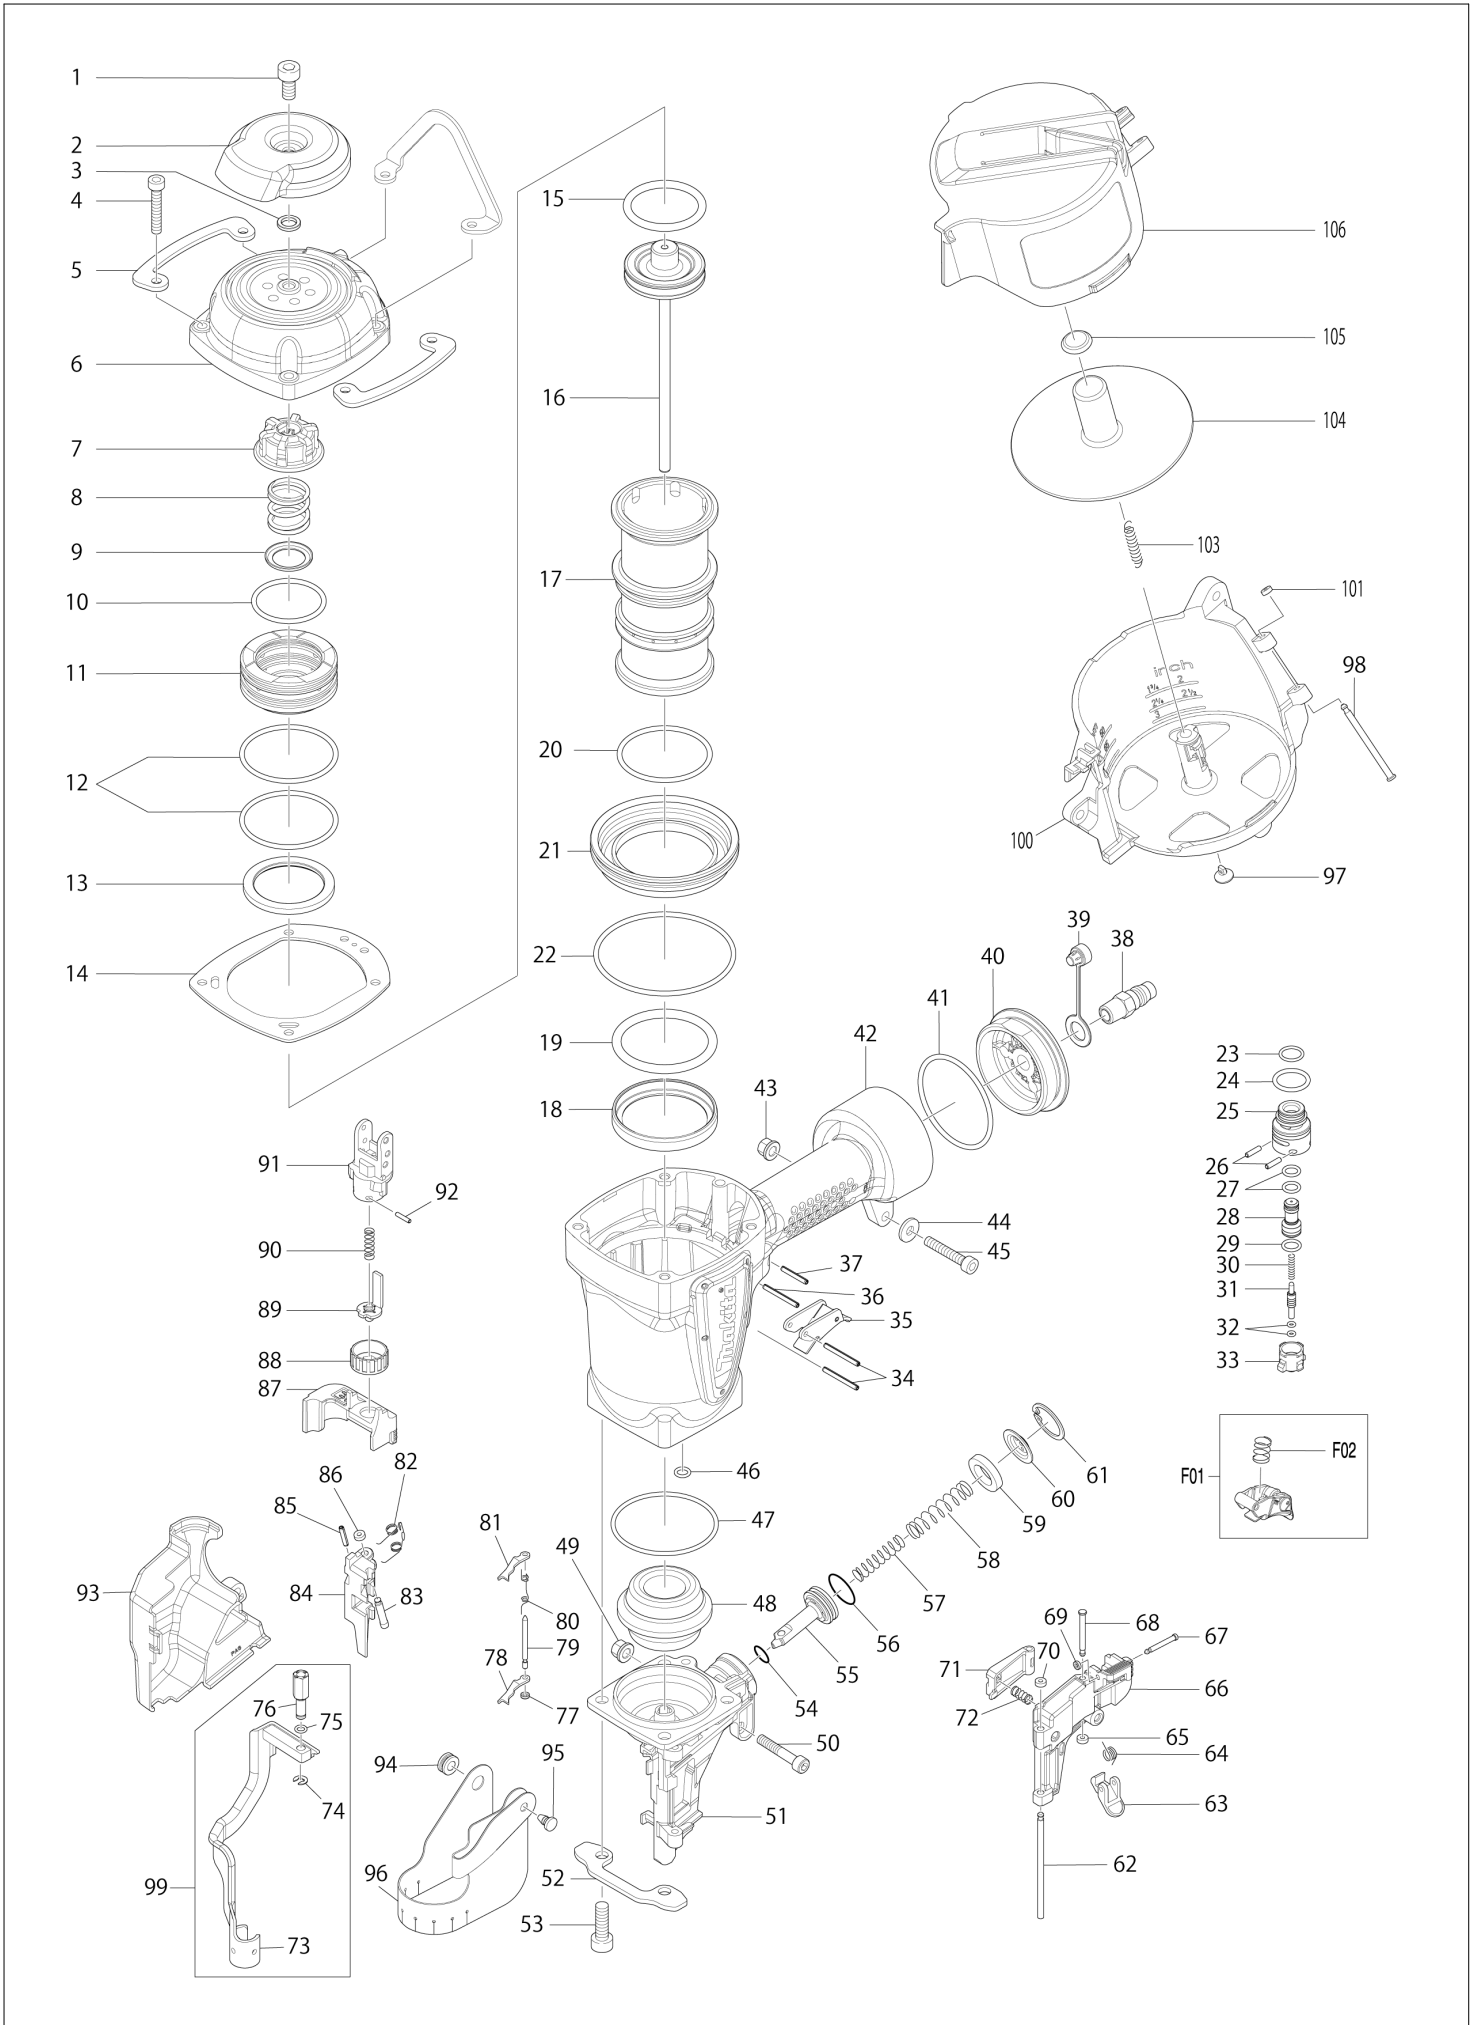

VN	VIETNAM
----	---------

Diagram / Parts List

AN760

PNEUMATIC PALLET COIL NAILER

(VN) AN760 / PNEUMATIC PALLET COIL NAILER

VN	VIETNAM
-----------	----------------

AN760 / PNEUMATIC PALLET COIL NAILER

Item	Sub	Parts No.	Parts Description	Qty	I/C	E/C No.	Close No.	Remark
001		BA00000263	HEX. SOCKET HEAD BOLT M8X16	1				
002		BA00000264	EXHAUST COVER	1				
003		BA00000005	RUBBER PAD 10	1				
004		BA00000265	HEX. SOCKET HEAD BOLT M6X35	4				
005		BA00000284	REAR HOUSING GUARD	2				
006		BA00000266	TOP CAP COMPLETE	1				
007		BA00000267	REAR CUSHION	1				
008		BA00000268	COMPRESSION SPRING 21	1				
009		BA00000269	CAP WASHER	1				
010		BA00000271	O-RING 42	1				
011		BA00000282	HEAD VALVE	1				
012		BA00000272	O-RING 57	2				
013		BA00000270	CYLINDER SEAL	1				
014		BA00000273	TOP CAP GASKET	1				
015		BA00000274	O-RING 43	1				
016		BA00000275	DRIVER COMPLETE	1				
017		BA00000276	CYLINDER	1				
018		BA00000283	SHEET RING	1				
019		BA00000277	O-RING 56	1				
020		BA00000278	O-RING 55	1				
021		BA00000279	CYLINDER SEPARATOR	1				
022		BA00000280	O-RING 85	1				
023		BA00000026	O-RING 12	1				
024		BA00000028	O-RING 19	1				
025		BA00000027	TRIGGER VALVE GUIDE	1				
026		BA00000036	SPRING PIN 3-12	2				
027		BA00000030	O-RING 6	2				
028		BA00000029	PILOT VALVE	1				
029		BA00000031	O-RING 9	1				
030		BA00000032	COMPRESSION SPRING 3	1				
031		BA00000033	TRIGGER VALVE STEM	1				
032		BA00000034	O-RING 3	2				
033		BA00000035	TRIGGER VALVE CASE	1				
034		BA00000038	SPRING PIN 3-30	2				
035		BA00000039	TRIGGER ASSY	1				
036		BA00000038	SPRING PIN 3-30	1				
037		BA00000037	SPRING PIN 3-22	1				
038		BA00000045	ONE-TOUCH JOINT 20PM	1				
039		BA00000044	CAP 9	1				
040		BA00000287	INLET CAP	1				
041		BA00000288	O-RING 49	1				
042		BA00000286	HOUSING COMPLETE	1				
043		BA00000250	BOLT CAP	1				
044		BA00000245	FLAT WASHER	1				
045		BA00000265	HEX. SOCKET HEAD BOLT M6X35	1				
046		BA00000344	O-RING 7	1			Y06710	
046-1		BA00000387	O-RING	1	<	Y06710		
047		BA00000290	O-RING 64	1				
048		BA00000388	FRONT CUSHION	1				
049		BA00000250	BOLT CAP	1				
050		BA00000289	HEX. SOCKET HEAD BOLT M6X38	1				
051		BA00000291	DRIVER GUIDE	1				
052		BA00000312	FRONT HOUSING GUARD	1				
053		BA00000292	HEX. SOCKET HEAD BOLT M8X25	4				
054		BA00000293	O-RING 10	1				
055		BA00000294	PISTON	1				
056		BA00000295	O-RING 21	1				
057		BA00000297	COMPRESSION SPRING 8	1				
058		BA00000296	COMPRESSION SPRING 10	1				
059		BA00000298	RUBBER RING 16	1				
060		BA00000299	CUP WASHER 5	1				
061		BA00000300	RETAINING RING R-26	1				
062		BA00000309	PIN 4	1				
063		BA00000301	LOCK LEVER	1				
064		BA00000302	TORSION SPRING 6	1				