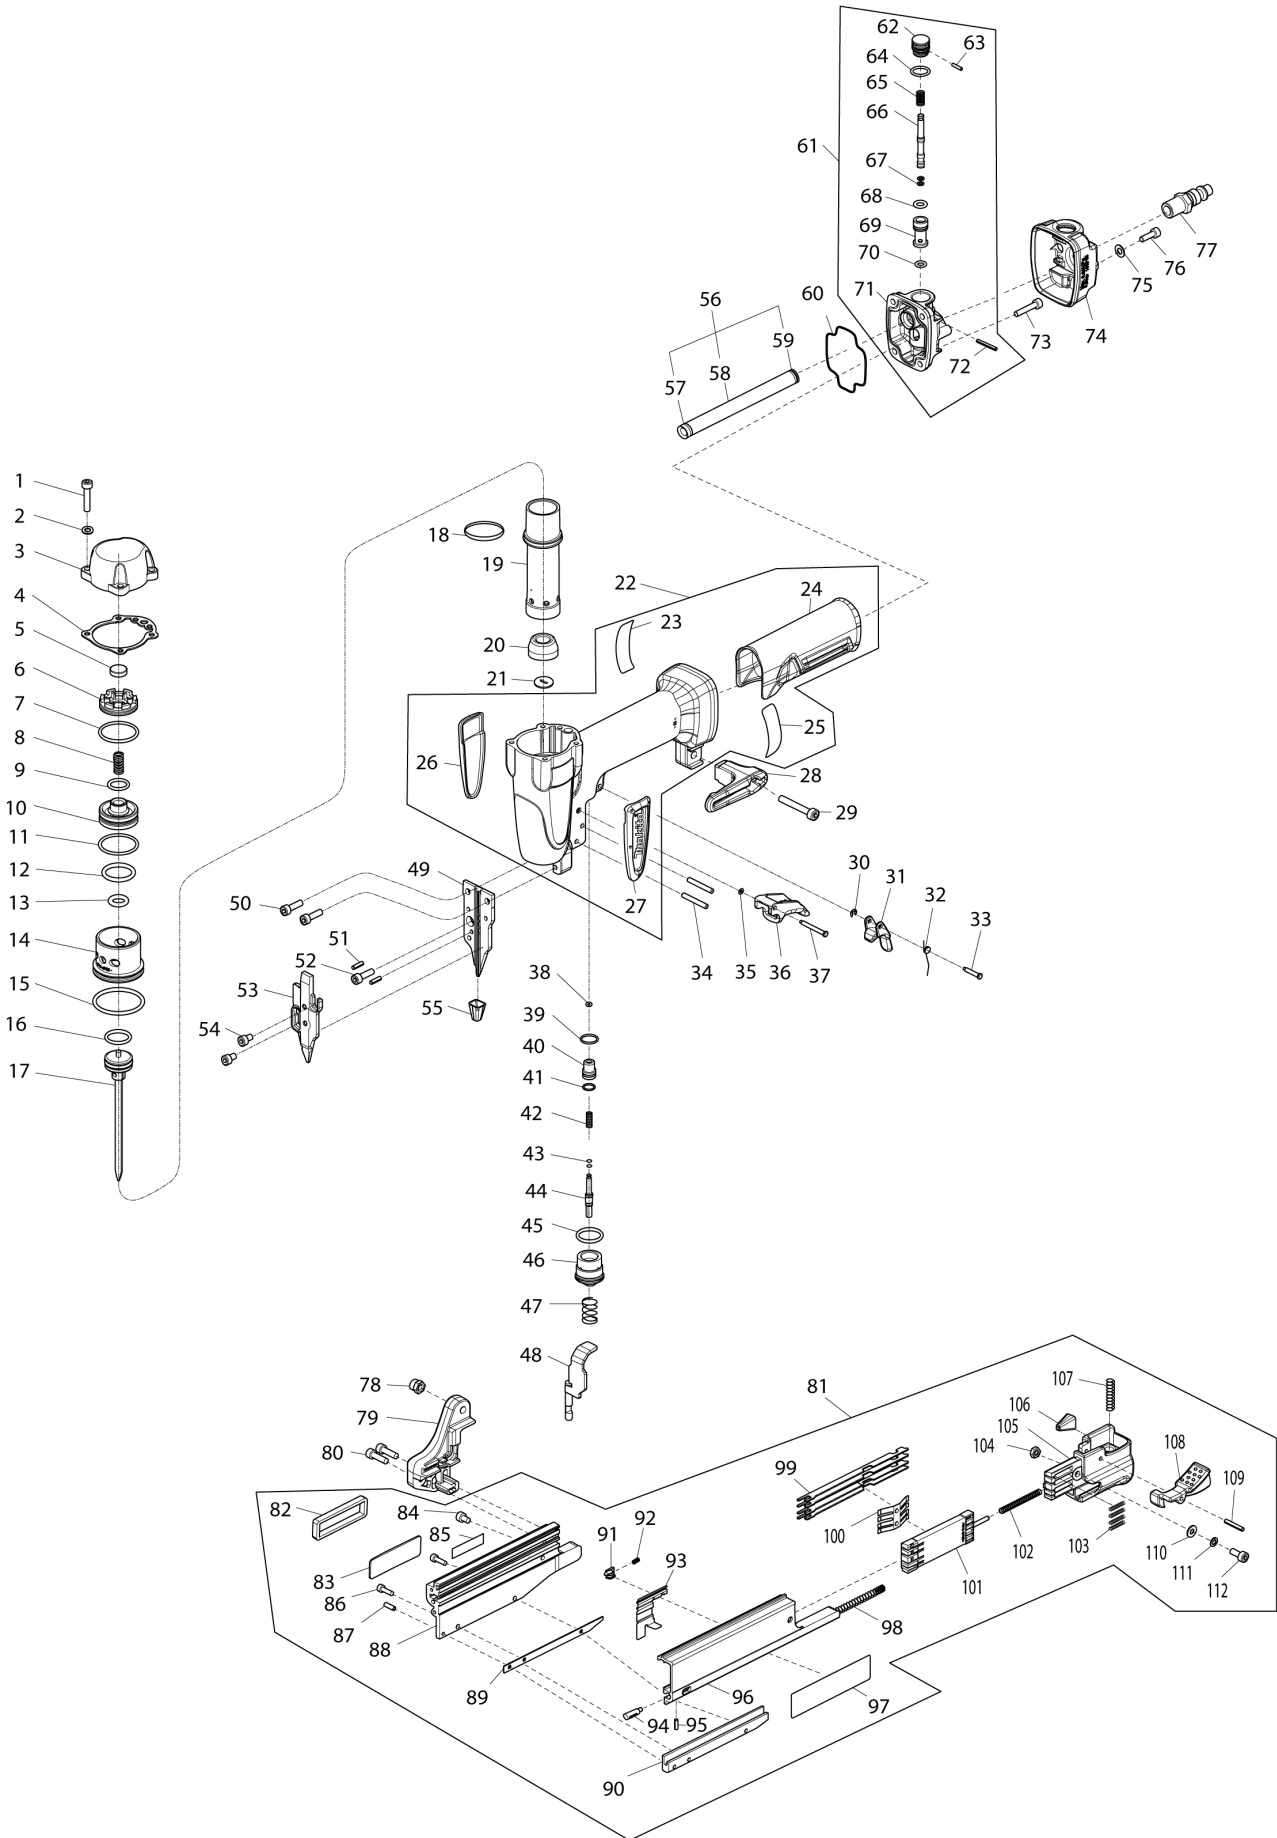

Diagram / Parts List

AF353

PNEUMATIC PIN NAILER

(VN) AF353 / PNEUMATIC PIN NAILER

VN	VIETNAM
-----------	----------------

AF353 / PNEUMATIC PIN NAILER

Item	Sub	Parts No.	Parts Description	Qty	I/C	E/C No.	Close No.	Remark
001		HY00000530	HEX.SOCKETHEADBOLTM4X20	4				
002		HY00000070	FLAT WASHER4	4				
003		HY00000544	TOPCAP	1				
004		HY00000578	TOPCAPGASCKET	1				
005		HY00000581	CUSHIONV	1				
006		HY00000594	HEADVALVEGUIDE	1				
007-1		HY00000417	ORING25	1				
008		HY00000626	COMPRESSIONSPRING5	1				
009		HY00000010	O-RING 12	1				
010		HY00000593	HEADVALVE	1				
011-1		HY00000417	ORING25	1				
012		HY00000406	ORING19	1				
013		HY00000415	ORING8.5	1				
014		HY00000555	CYLINDERSEPARATER	1				
015		HY00000418	ORING32.5	1				
016-2		HY00000413	ORING15.5	1				
017-1		HY00000549	DRIVERCOMPLETE	1				
018-1		HY00000416	ORING23.5	1				
019		HY00000600	CYLINDER	1				
020		HY00000547	FRONTCUSHION	1				
021		HY00000484	FRONTSEAL	1				
022		HY00000762	HOUSING COMPLETE	1				
	D10		INC. 23-27					
023		HY00000763	AF353 NAME PLATE	1				
024		HY00000556	GRIP	1				
025		HY00000105	CAUTION LABEL	1				
026		HY00000425	HOUSINGBUMPERR	1				
027		HY00000424	HOUSINGBUMPERL	1				
028		HY00000062	HOOK	1				
029		HY00000075	HEX.SOCKET HEAD BOLT M5X30	1				
030		HY00000064	STOP RING (EXT) E-2.5	1				
031		HY00000435	LOCKLEVER	1				
032		HY00000617	TORSIONSPRING3	1				
033		HY00000638	PIN3	1				
034		HY00000682	SPRINGPIN3-25	2				
035		HY00000411	ORING2	1				
036		HY00000434	TRIGGER	1				
037		HY00000595	PIN3	1				
038		HY00000411	ORING2	1				
039		HY00000420	ORING	1				
040		HY00000598	TRIGGERVALVEGUIDE	1				
041		HY00000419	ORING	1				
042		HY00000548	COMPRESSIONSPRING4	1				
043		HY00000037	O-RING 3	2				
044		HY00000516	TRIGGERVALVESTEM	1				
045		HY00000010	O-RING 12	1				
046		HY00000597	TRIGGERVALVECASE	1				
047-1		HY00000705	COMPRESSION SPRING 10	1				
048		HY00000438	LINK	1				
049		HY00000604	DRIVERGUIDE	1				
050		HY00000681	HEX.SOCKETHEADBOLTM4X14	2				
051		HY00000680	SPRINGPIN2.5-10	2				
052		HY00000681	HEX.SOCKETHEADBOLTM4X14	1				
053		HY00000534	DRIVERGUIDECOVER	1				
054		HY00000071	HEX.SOCKET HEAD BOLT M4X6	2				
055		HY00000561	NOSEADAPTER	1				
056		HY00000568	PIPECOMPLETE	1				
	D10		INC. 57-59					
057		HY00000398	ORING6.5	1				
058		HY00000572	PIPE	1				
059		HY00000398	ORING6.5	1				
060		HY00000579	SEALRING	1				
061		HY00000764	AIR DUSTER COMPLETE	1				
	D10		INC. 62-72					
062		HY00000573	DUSTERBUTTON	1				