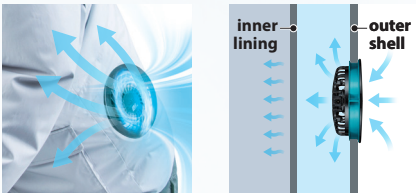

AIR CIRCULATION

Cordless Fan Jacket

Makita's original "Air circulation inner"

allows air enter through the jacket's outer shell and inner lining keeps you to stay cool and feel comfortable

Max air flow
2.7 m³/min
Mode 4

Low noise
4.0 dB(A)
Mode 1

Moisture-permeable, water-repellent fabric

P4

DFV214A

Moisture-permeable, water-repellent fabric

P5

DFV210A

Moisture-permeable, water-repellent fabric

P6

DFJ212A

Stretchable fabric

P7

DFJ213A

Water-repellent, antistatic fabric

P8

DFJ214A

Polyester

P9

DFJ216A

Cotton

P10

DFJ312A

Polyester +Titanium processing

P11

DFJ416A

Use of high performance fabric to fit the various scenes

Breathable water-repellent fabric

water scarcely permeate even the water-resistant pressure of 1,000mm

DFV214A DFV210A DFJ212A

Stretchable fabric

lightweight, stretchable, windproof comfortable to wear

DFJ213A

Water-repellent, antistatic fabric

water-repellent and breathability make reduced in stuffy feeling

DFJ214A