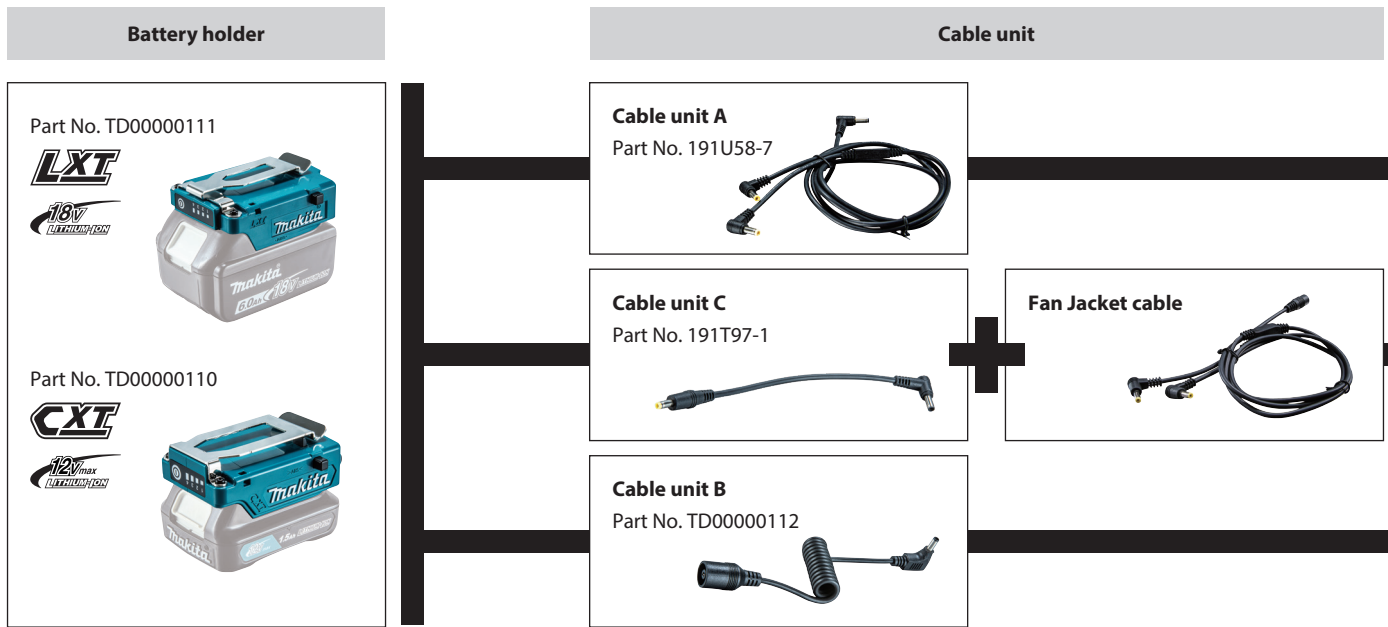

Asian Size/EU&US Size  
(in cm)

Air circulation inner  
photo: DFJ212A

Zip detachable  
sleeve

Pen pocket

Shoulder pads

Loops for attaching  
safety pin

## Compatibility table