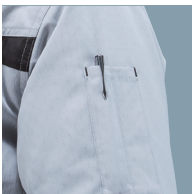

Asian Size/EU&US Size  
(in cm)

Air circulation inner  
photo: DFJ212A

Stretchable fabric

Zip fastener with  
quick release  
function

Pen pocket

Snap button and  
rubber shirring for  
hem adjustment

**DFJ214A**  
Polyester