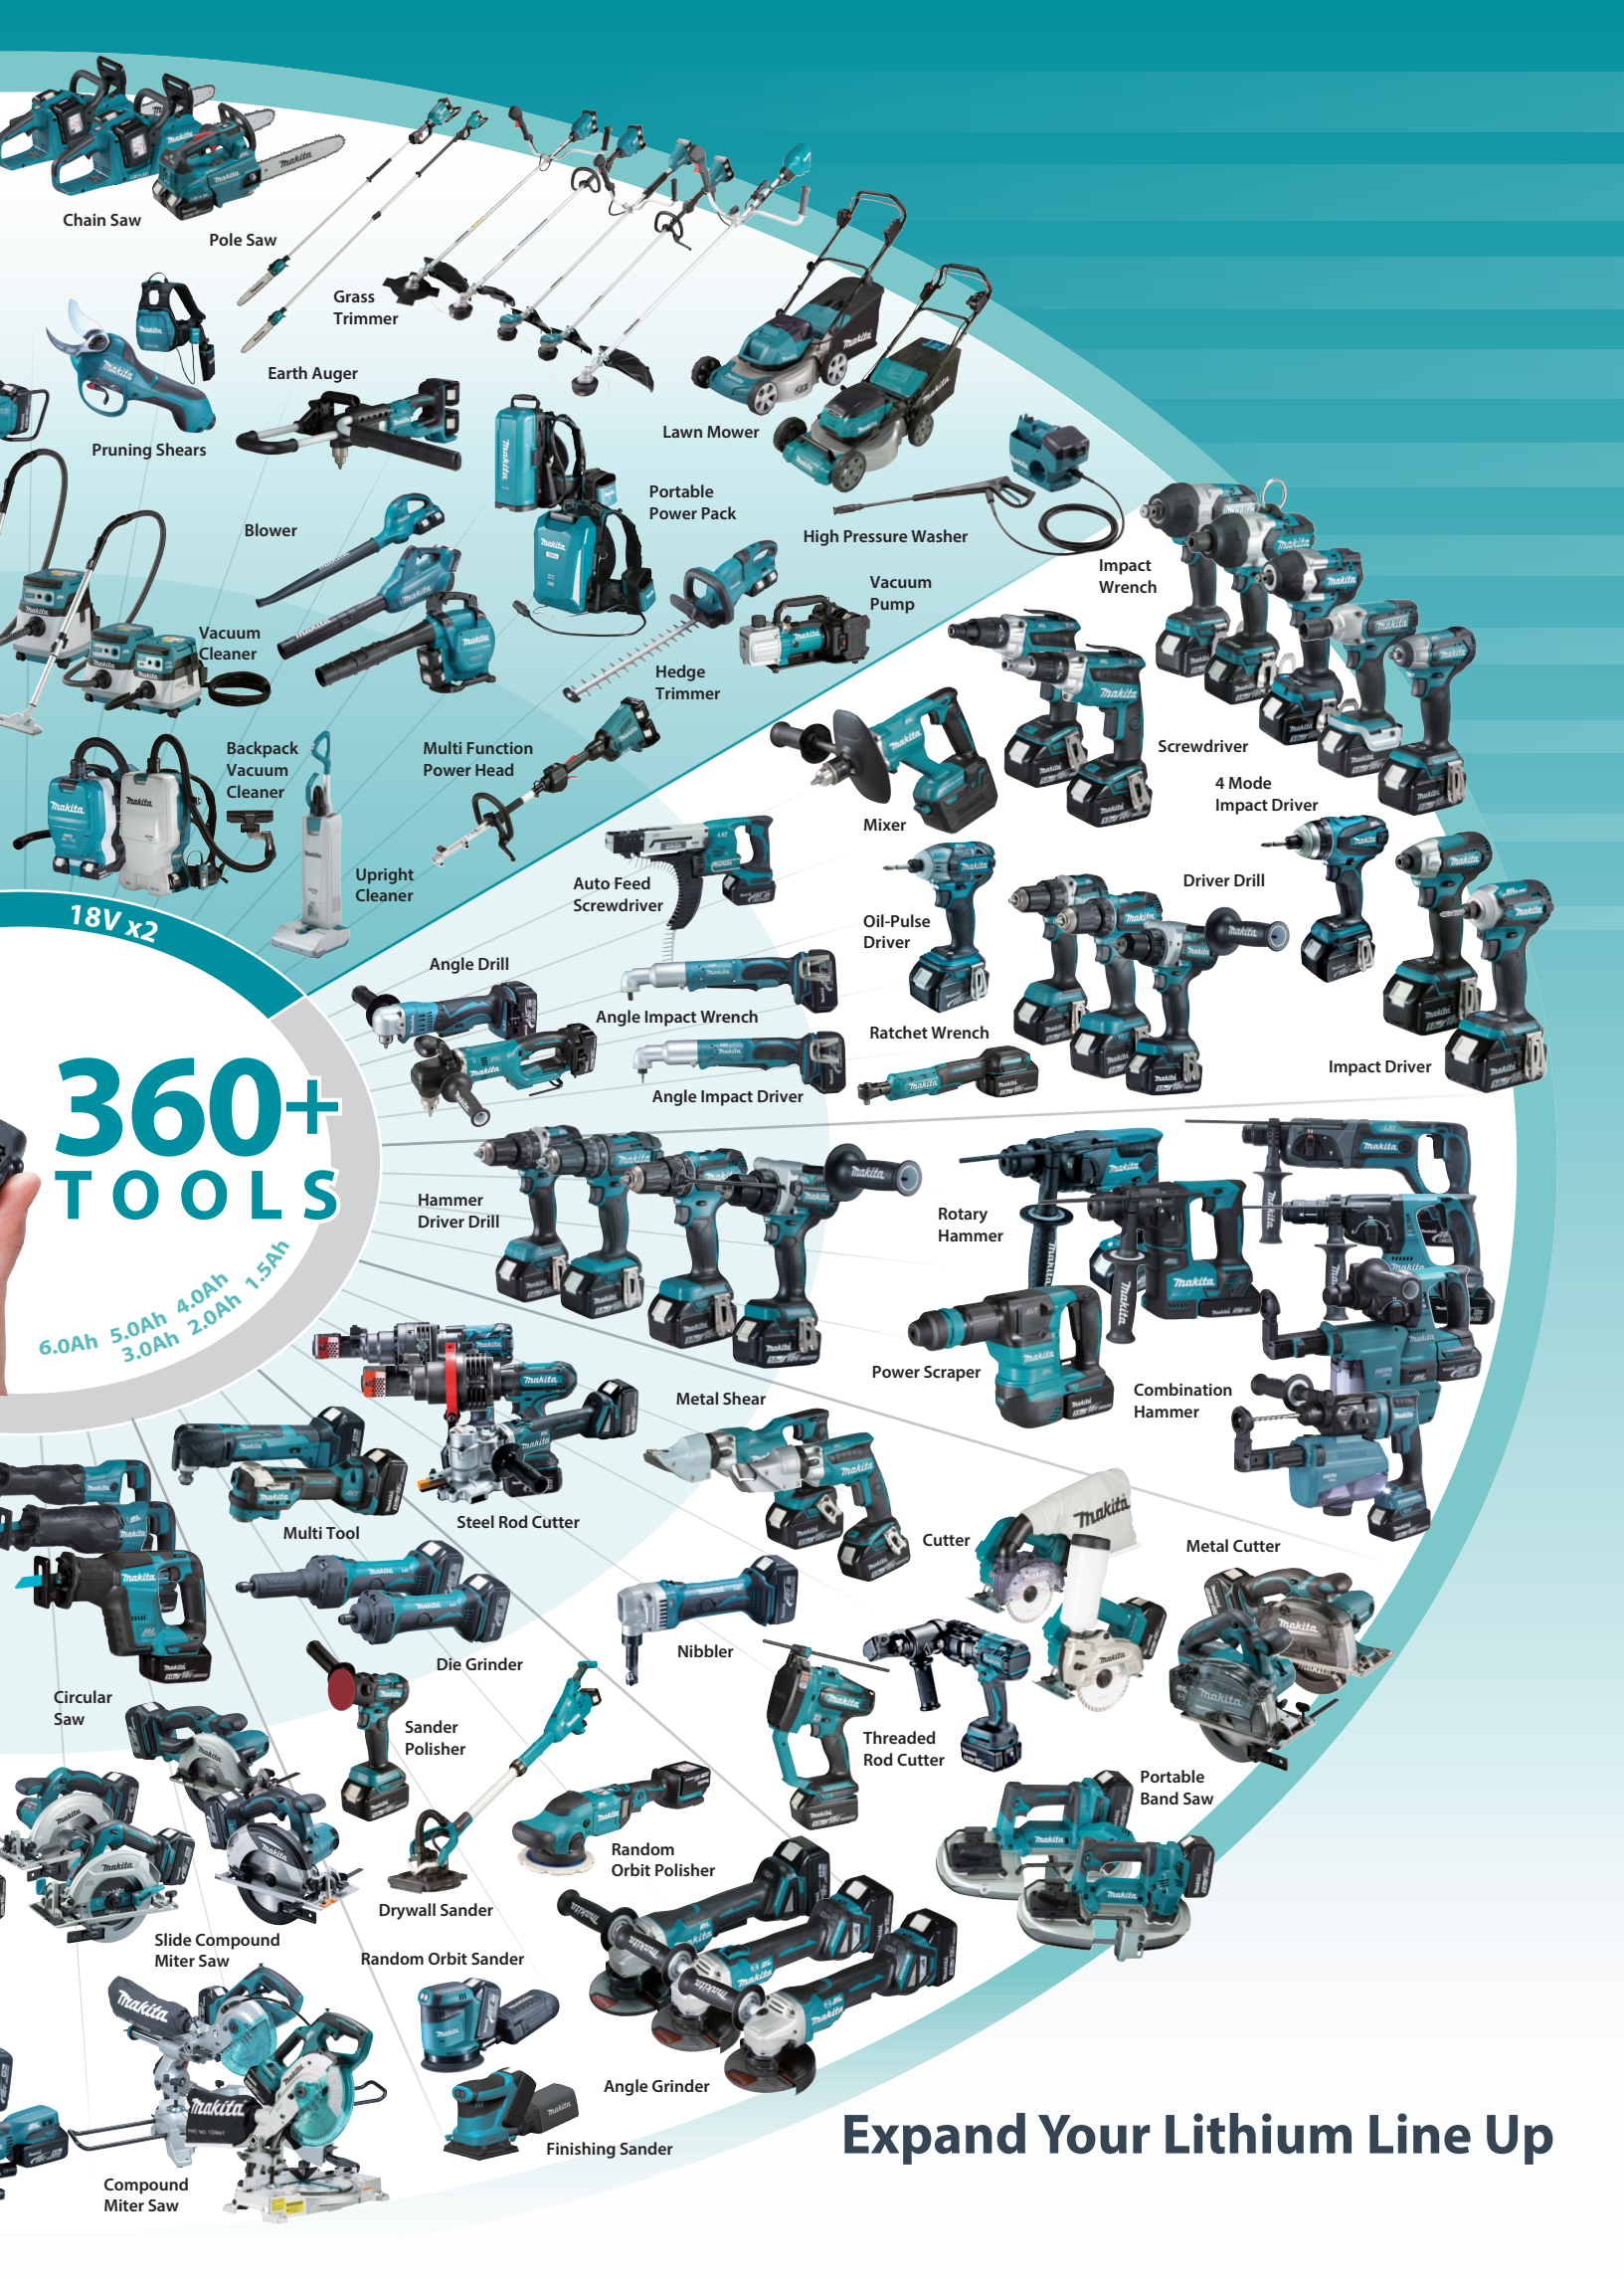

Chain Saw

Pole Saw

Grass Trimmer

Earth Auger

Lawn Mower

Pruning Shears

Portable Power Pack

High Pressure Washer

Impact Wrench

Vacuum Cleaner

Vacuum Pump

Hedge Trimmer

Screwdriver

4 Mode Impact Driver

Backpack Vacuum Cleaner

Multi Function Power Head

Mixer

Driver Drill

Upright Cleaner

Auto Feed Screwdriver

Oil-Pulse Driver

Impact Driver

18V x2

360+ TOOLS

6.0Ah 5.0Ah 4.0Ah
3.0Ah 2.0Ah 1.5Ah

Angle Drill

Angle Impact Wrench

Ratchet Wrench

Angle Impact Driver

Hammer Driver Drill

Rotary Hammer

Power Scraper

Combination Hammer

Metal Shear

Multi Tool

Steel Rod Cutter

Nibbler

Cutter

Metal Cutter

Circular Saw

Die Grinder

Nibbler

Threaded Rod Cutter

Sander Polisher

Random Orbit Polisher

Portable Band Saw

Drywall Sander

Random Orbit Sander

Angle Grinder

Finishing Sander

Slide Compound Miter Saw

Compound Miter Saw

Expand Your Lithium Line Up