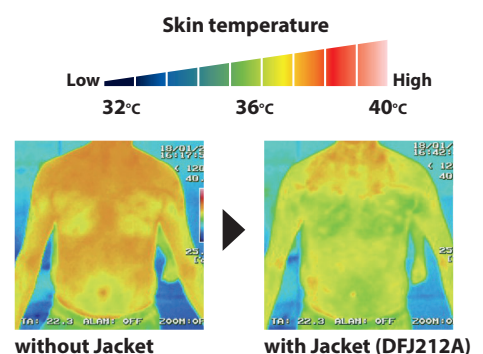

## Comparison of body temperature rise during work

Skin temperature after a 10-minute work under temperature of 35°C and humidity of 60%

Never use the fan jacket where temperature reaches more than 50°C (122°F). Otherwise it may cause burns on your skin. Also avoid using in high humidity.