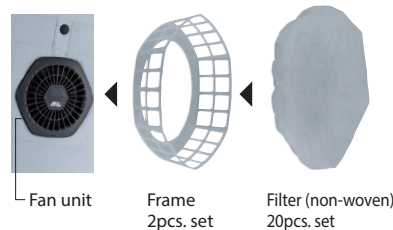

Filter set

Attaching a filter to Fan unit prevents the dust invasion into jacket at work site.

	Part No.
Filter set	198642-3
Filter 20pcs. set	198644-9
EU Part No.	
Filter set	198641-5
Filter 20pcs. set	198643-1

Longer continuous run time on a single full battery charge

Li-ion Battery	Continuous run time
18V BL1815N / BL1820B / BL1830B BL1840B / BL1850B / BL1860B	High / Medium / Low 13.5 / 24.5 / 33 h with BL1860B
12Vmax BL1016 / BL1021B / BL1041B	High / Medium / Low 5 / 9 / 13 h with BL1041B