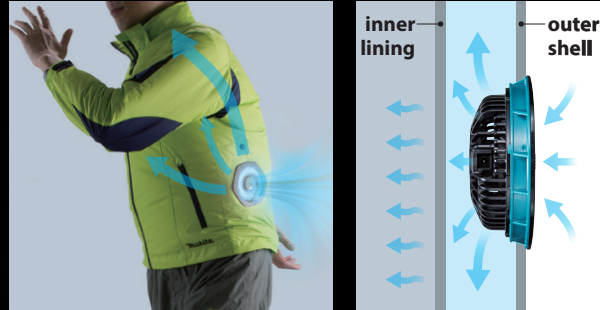

## Comparison of body temperature rise during work

Skin temperature after a 10-minute work under temperature of 35°C and humidity of 60%

Never use the fan jacket where temperature reaches more than 50°C (122°F). Otherwise it may cause burns on your skin. Also avoid using in high humidity.

# Makita's original "Air circulation inner"

allows air enter through the jacket's outer shell and inner lining keeps you to stay cool and feel comfortable

For model