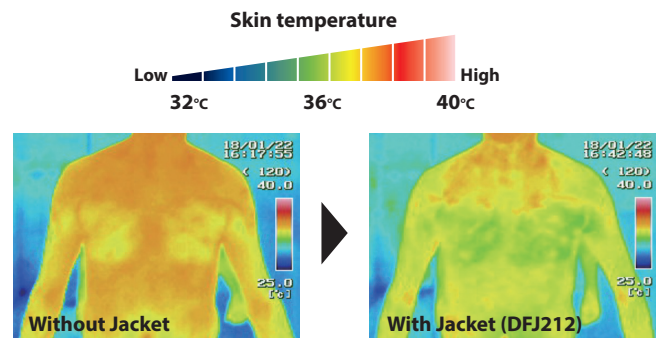

# Circulate air throughout the entire jacket

**AIR CIRCULATION**  
Cordless Fan Jacket

Thin, Flat Fan units do not disturb your operation.

39.5 mm

## Comparison of body temperature rise during work

Skin temperature after a 10-minute work under temperature of 35°C and humidity of 60%

Never use the fan jacket where temperature reaches more than 50°C (122°F). Otherwise it may cause burns on your skin. Also avoid using in high humidity.