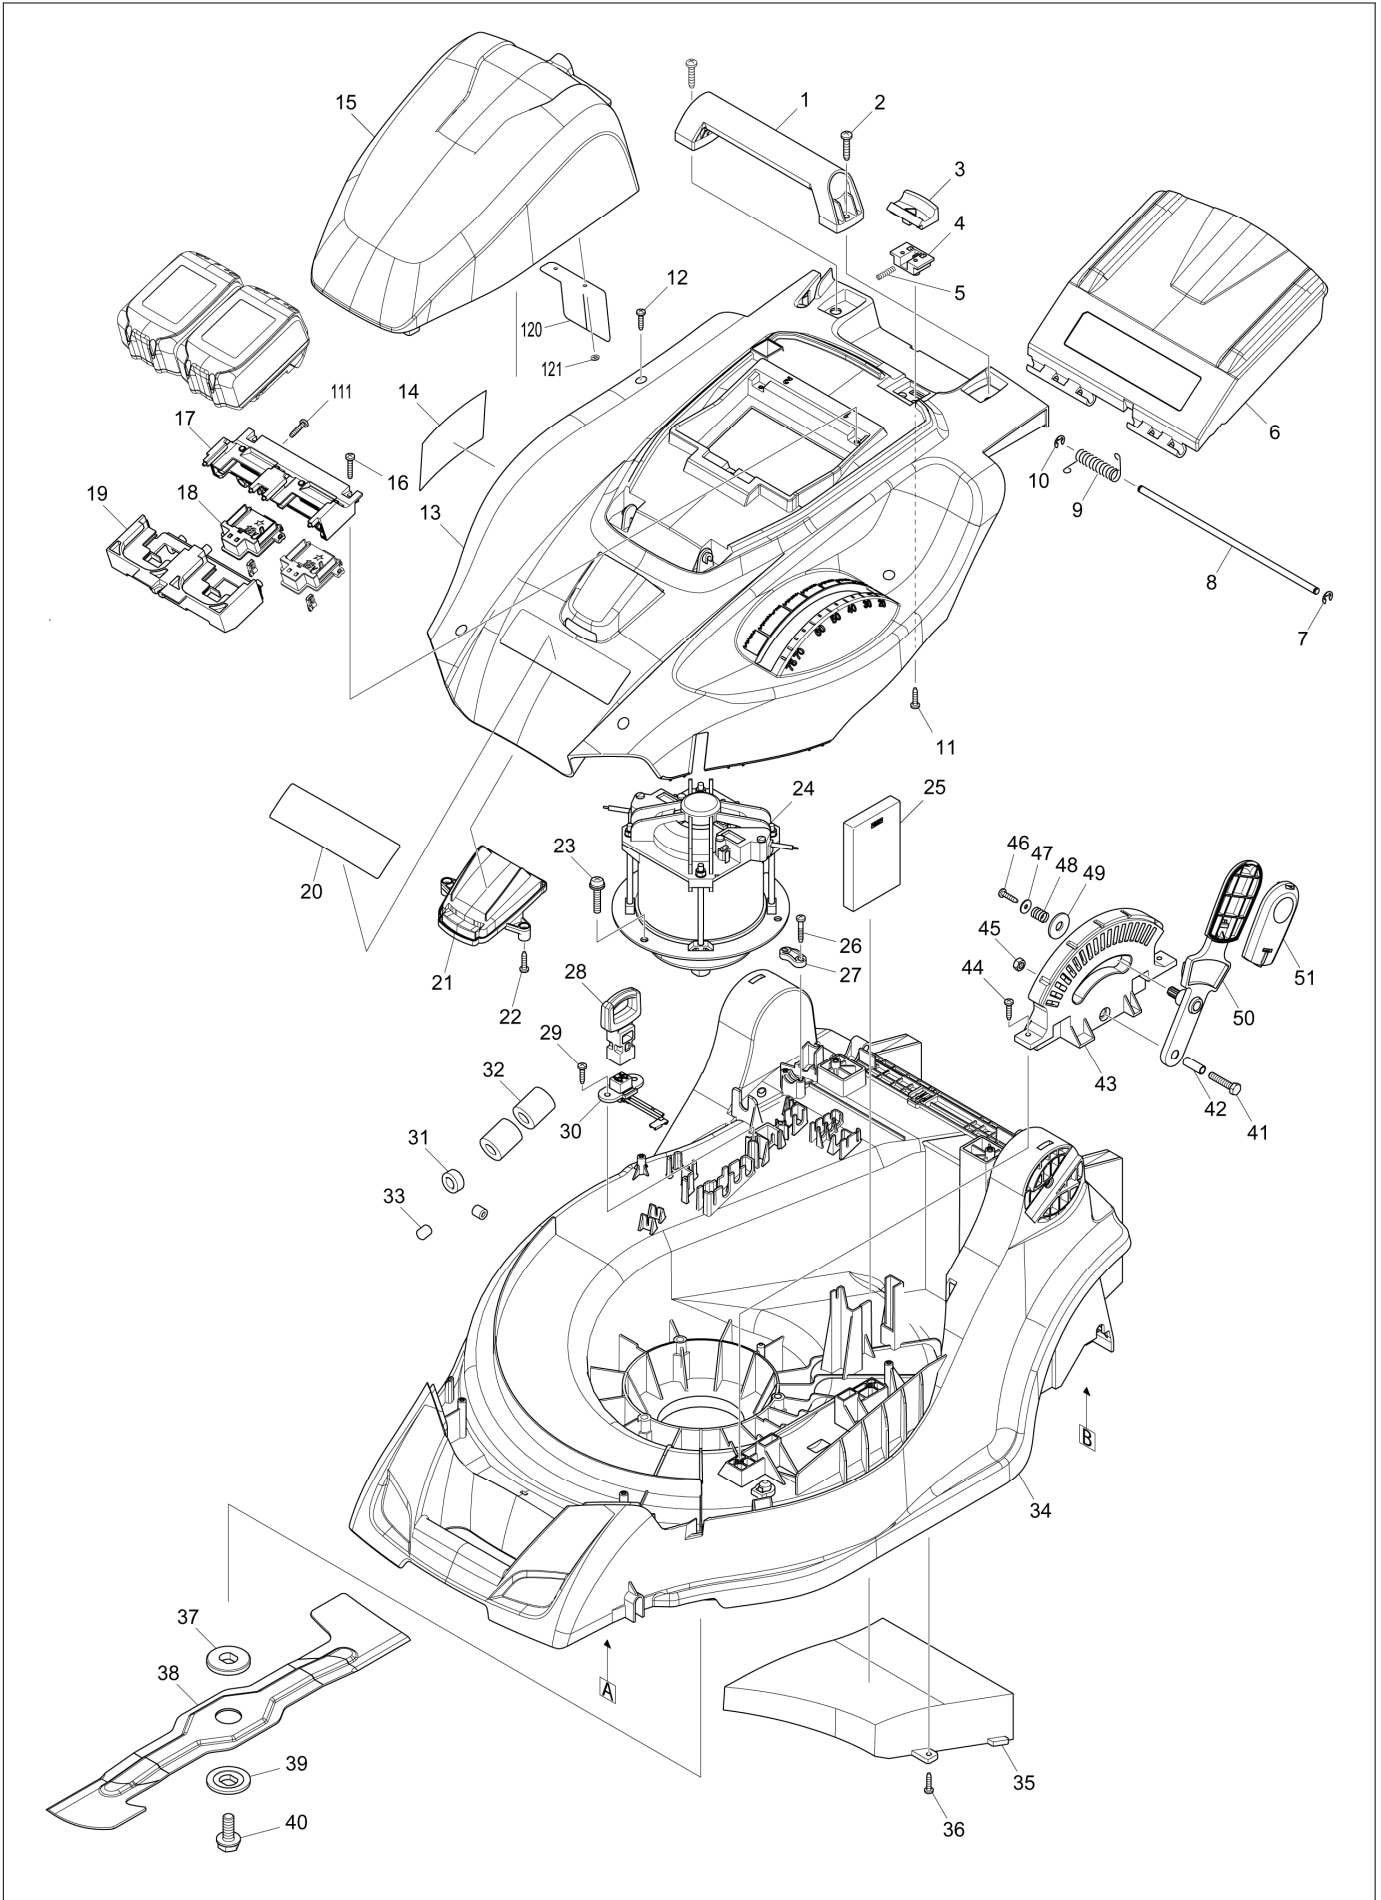

Diagram / Parts List

DLM431

430MM CORDLESS LAWN MOWER

(VN) DLM431 / 430MM CORDLESS LAWN MOWER

(VN) DLM431 / 430MM CORDLESS LAWN MOWER

(VN) DLM431 / 430MM CORDLESS LAWN MOWER