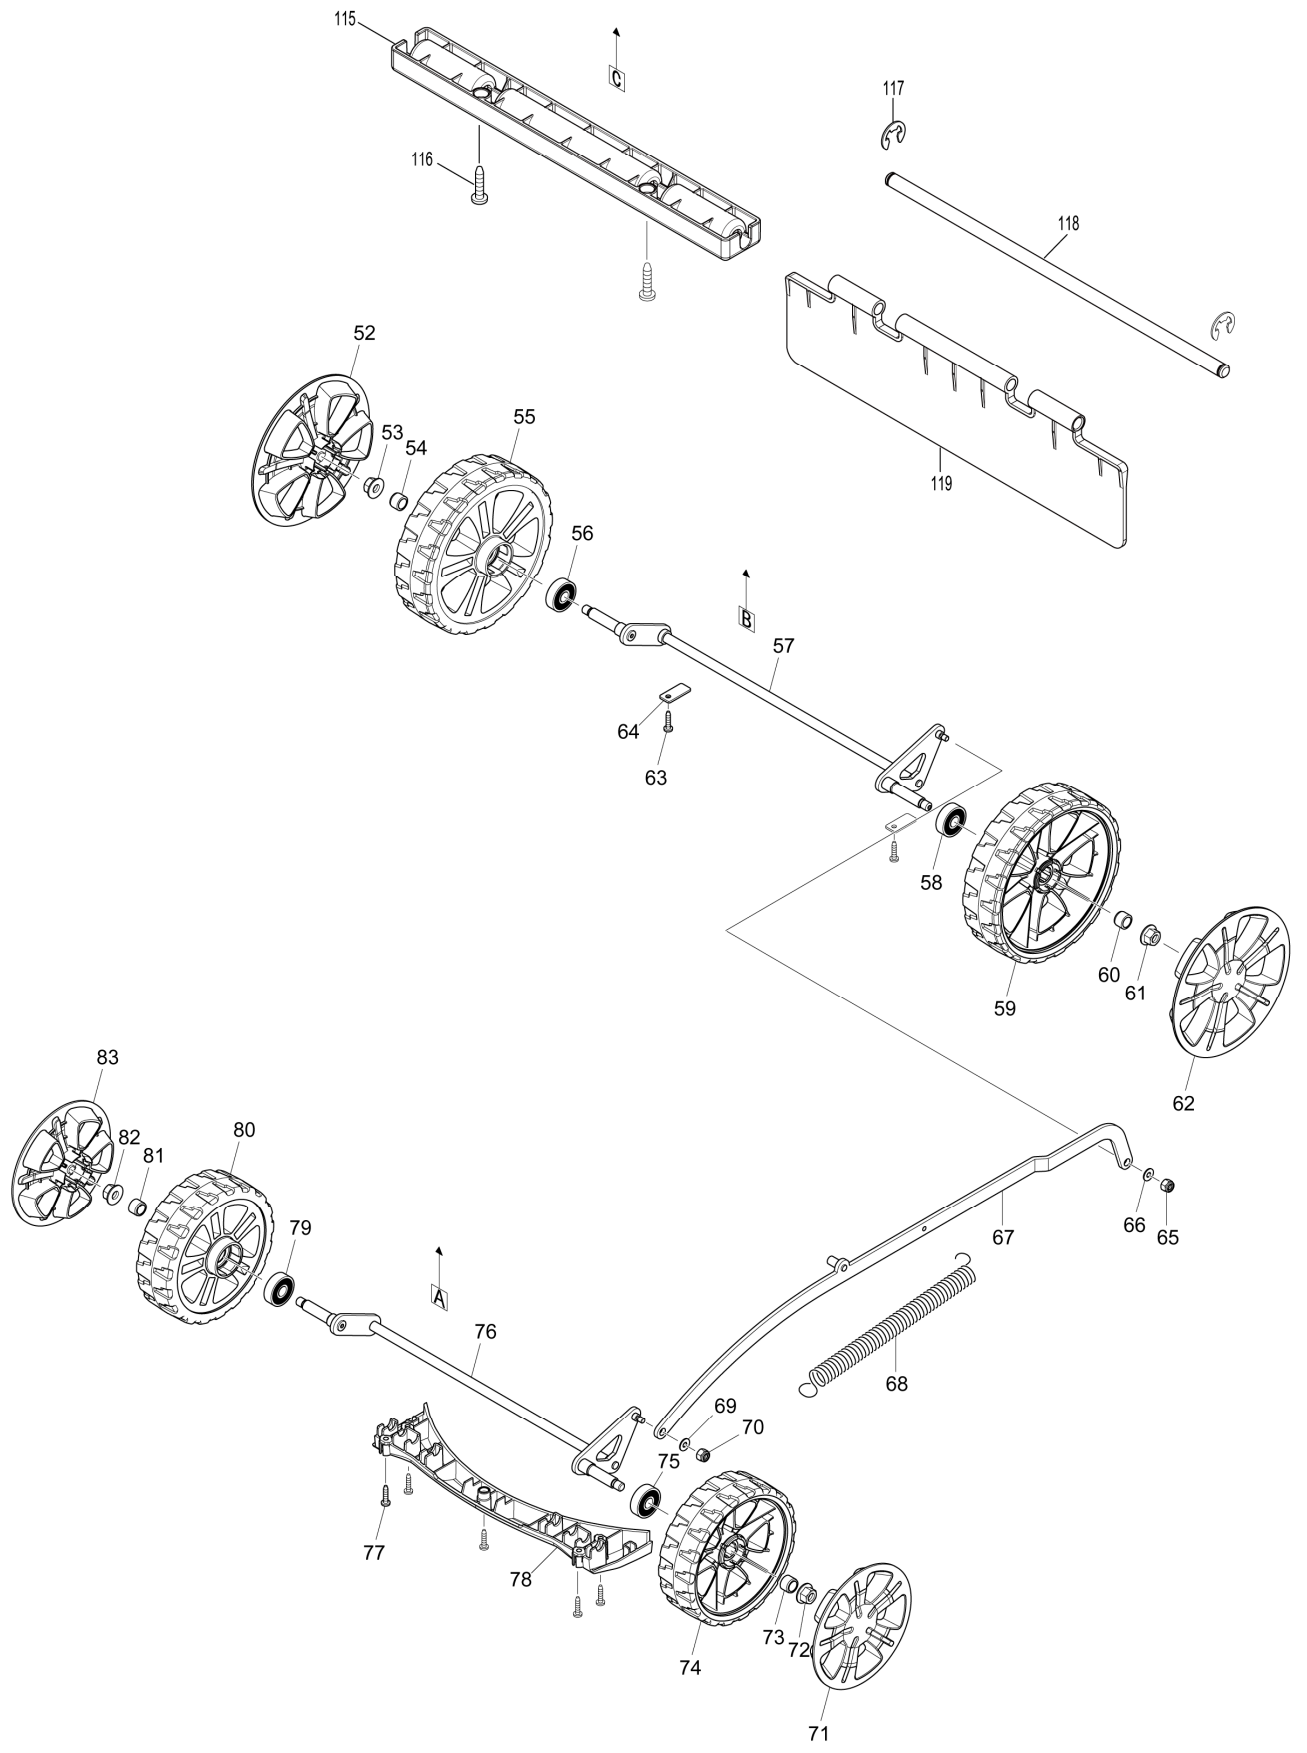

Diagram / Parts List

DLM431

430MM CORDLESS LAWN MOWER

(VN) DLM431 / 430MM CORDLESS LAWN MOWER

(VN) DLM431 / 430MM CORDLESS LAWN MOWER

(VN) DLM431 / 430MM CORDLESS LAWN MOWER