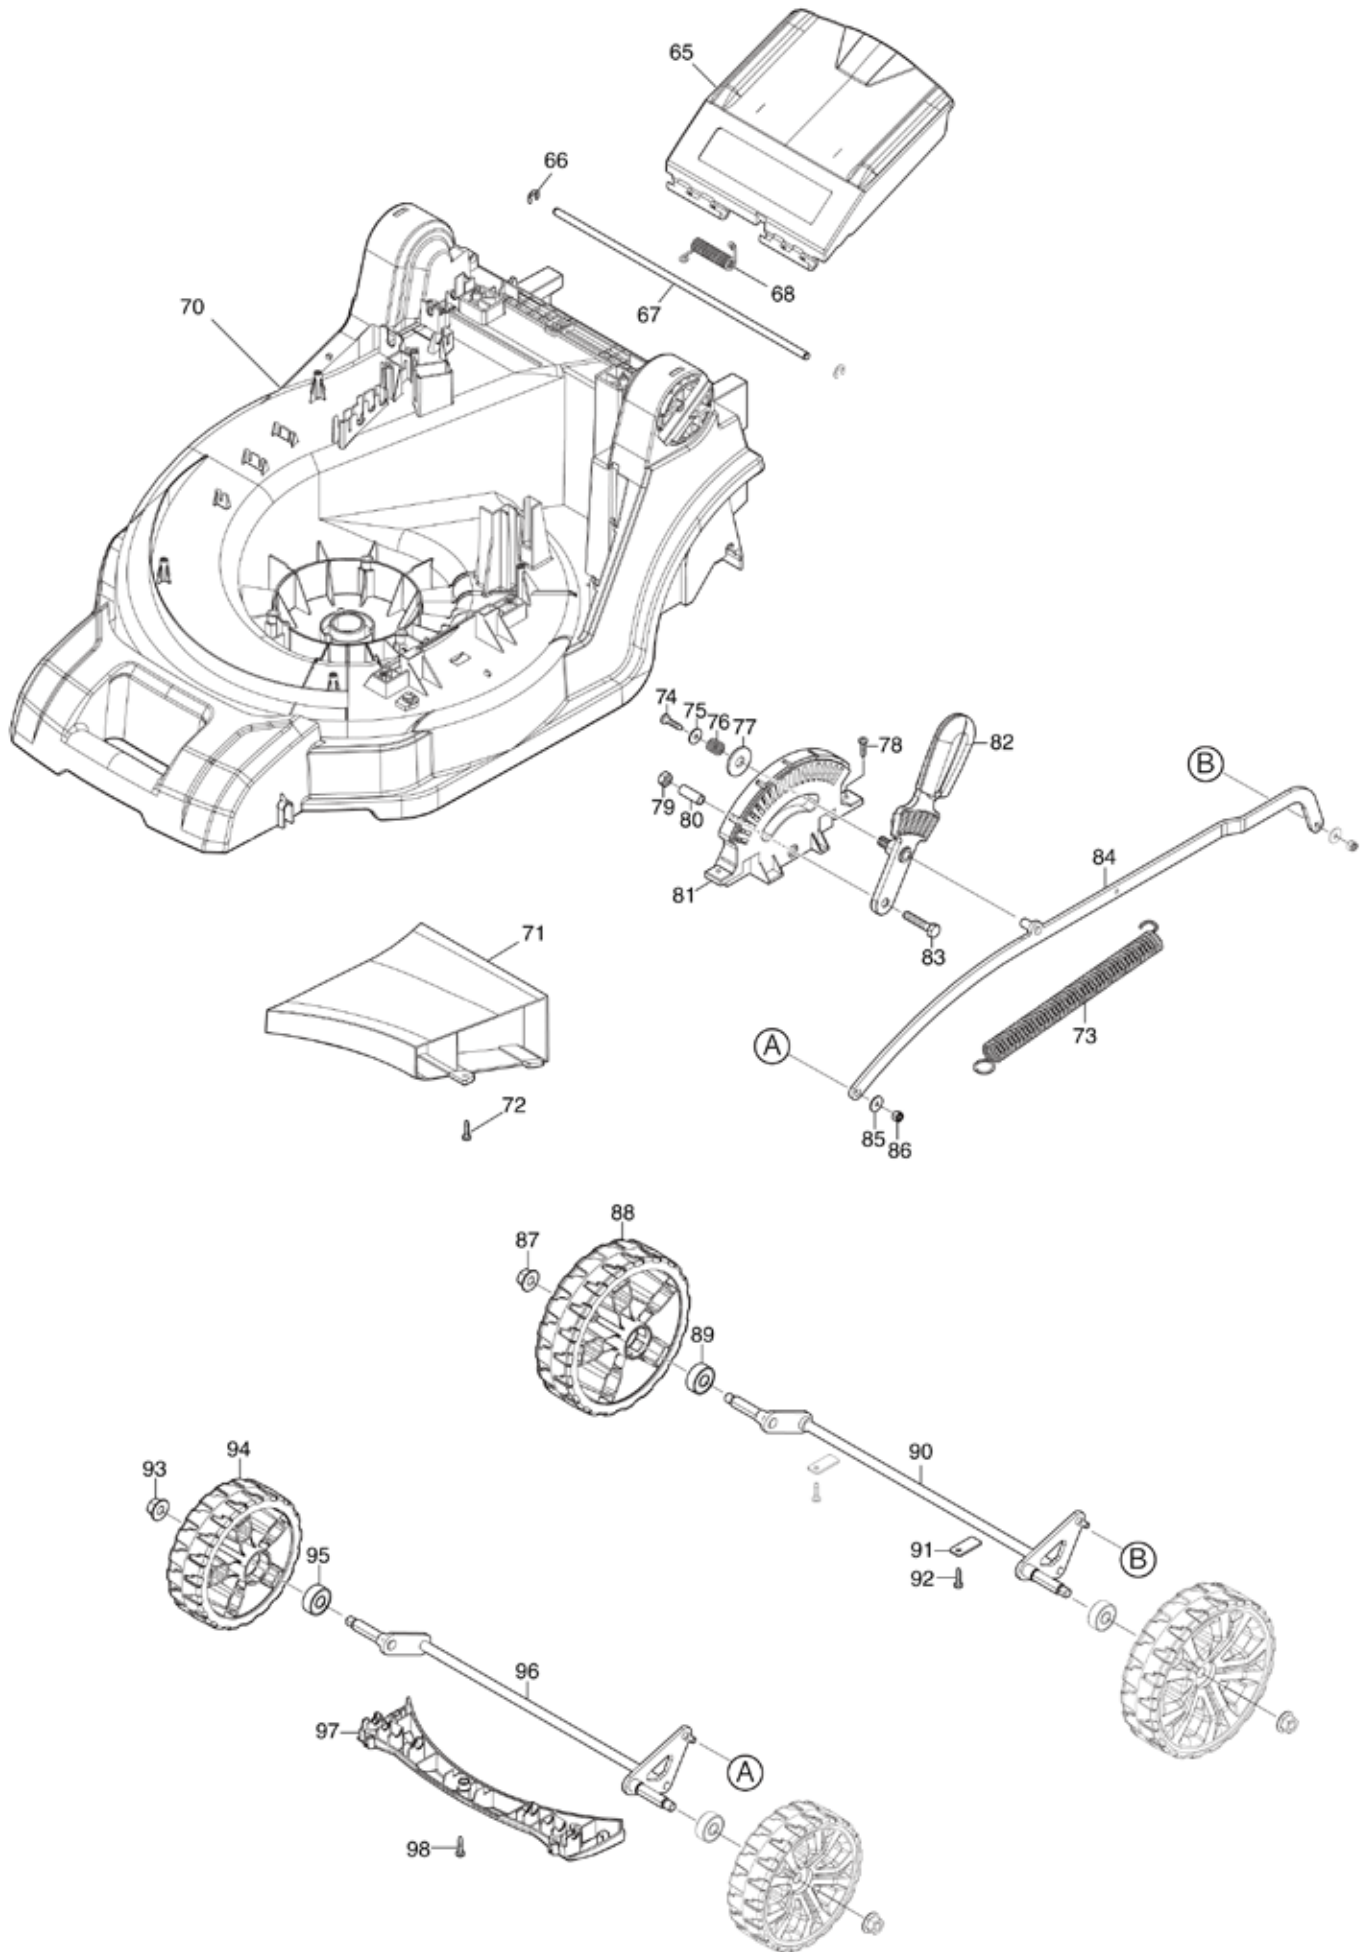

(VN) DLM432 / 430MM CORDLESS LAWN MOWER

(VN) DLM432 / 430MM CORDLESS LAWN MOWER

(VN) DLM432 / 430MM CORDLESS LAWN MOWER

(VN) DLM432 / 430MM CORDLESS LAWN MOWER