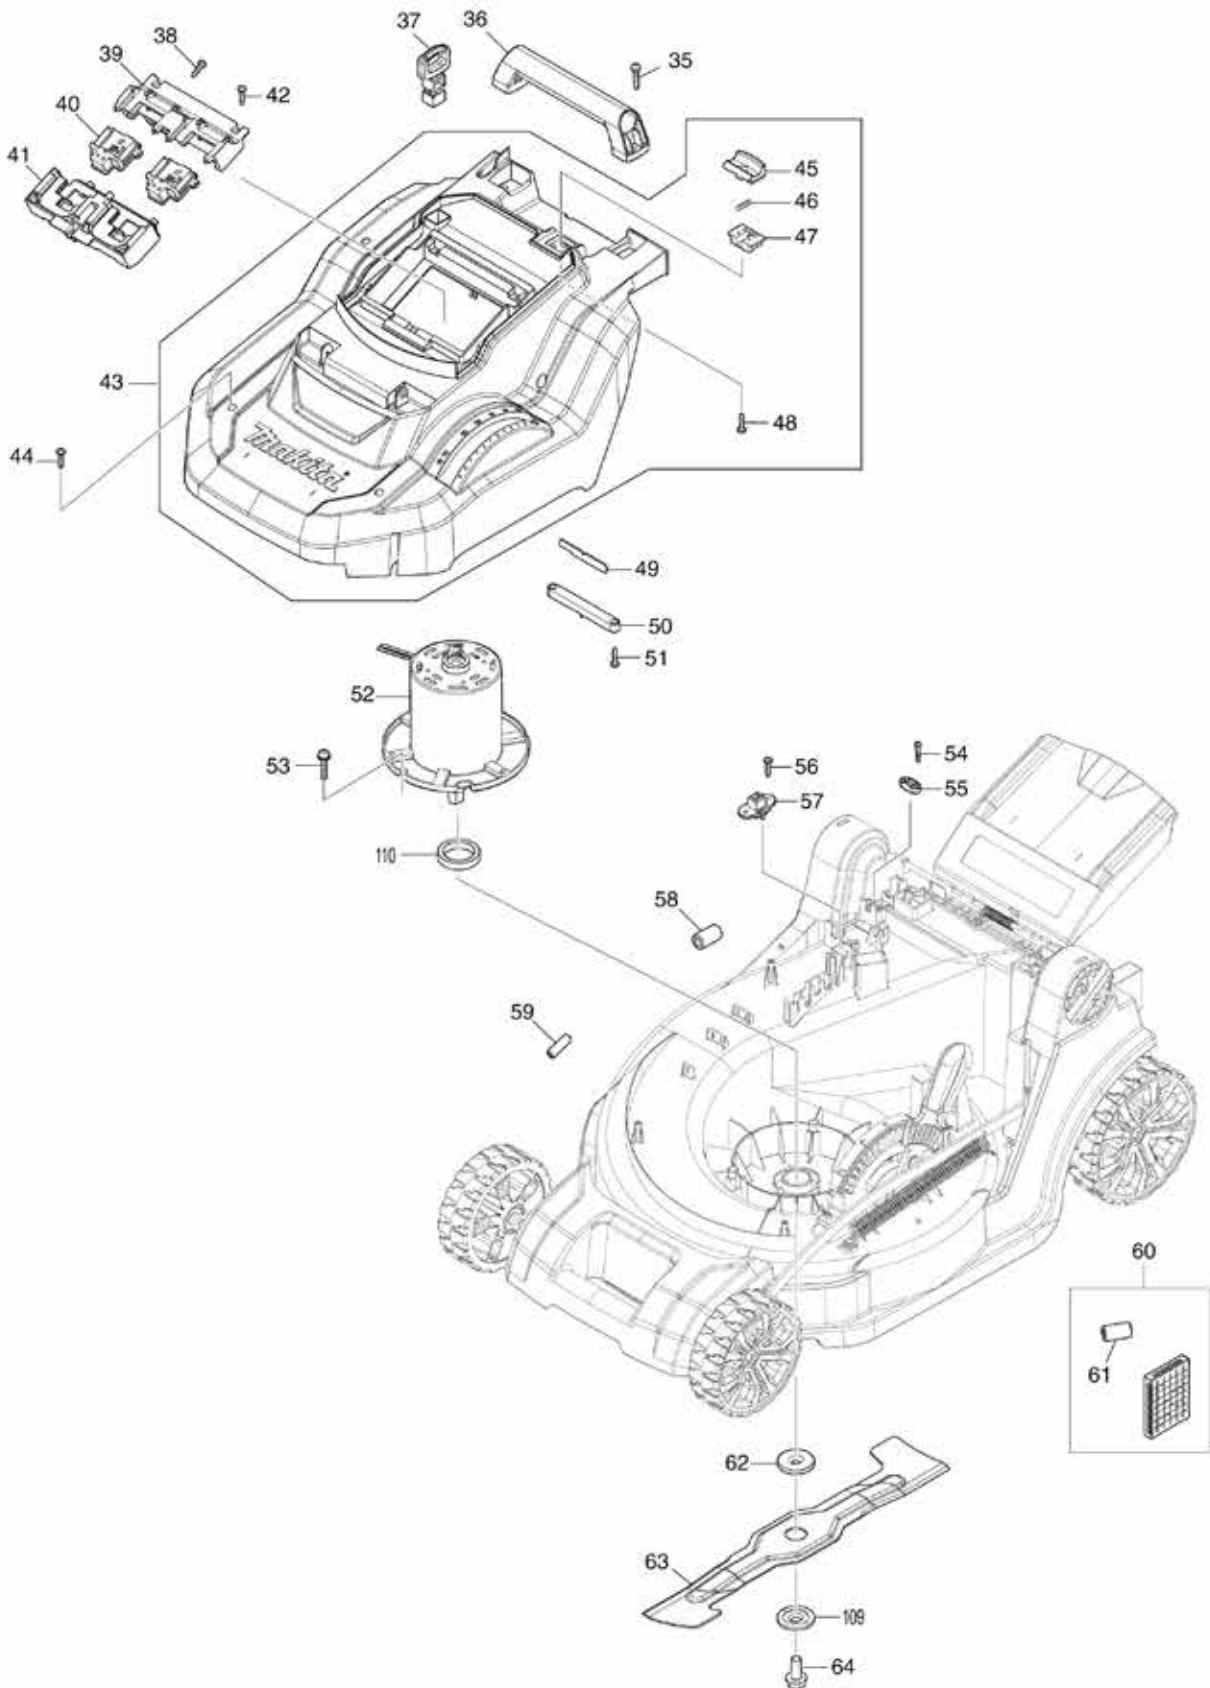

(VN) DLM432 / 430MM CORDLESS LAWN MOWER

(VN) DLM432 / 430MM CORDLESS LAWN MOWER

(VN) DLM432 / 430MM CORDLESS LAWN MOWER

(VN) DLM432 / 430MM CORDLESS LAWN MOWER