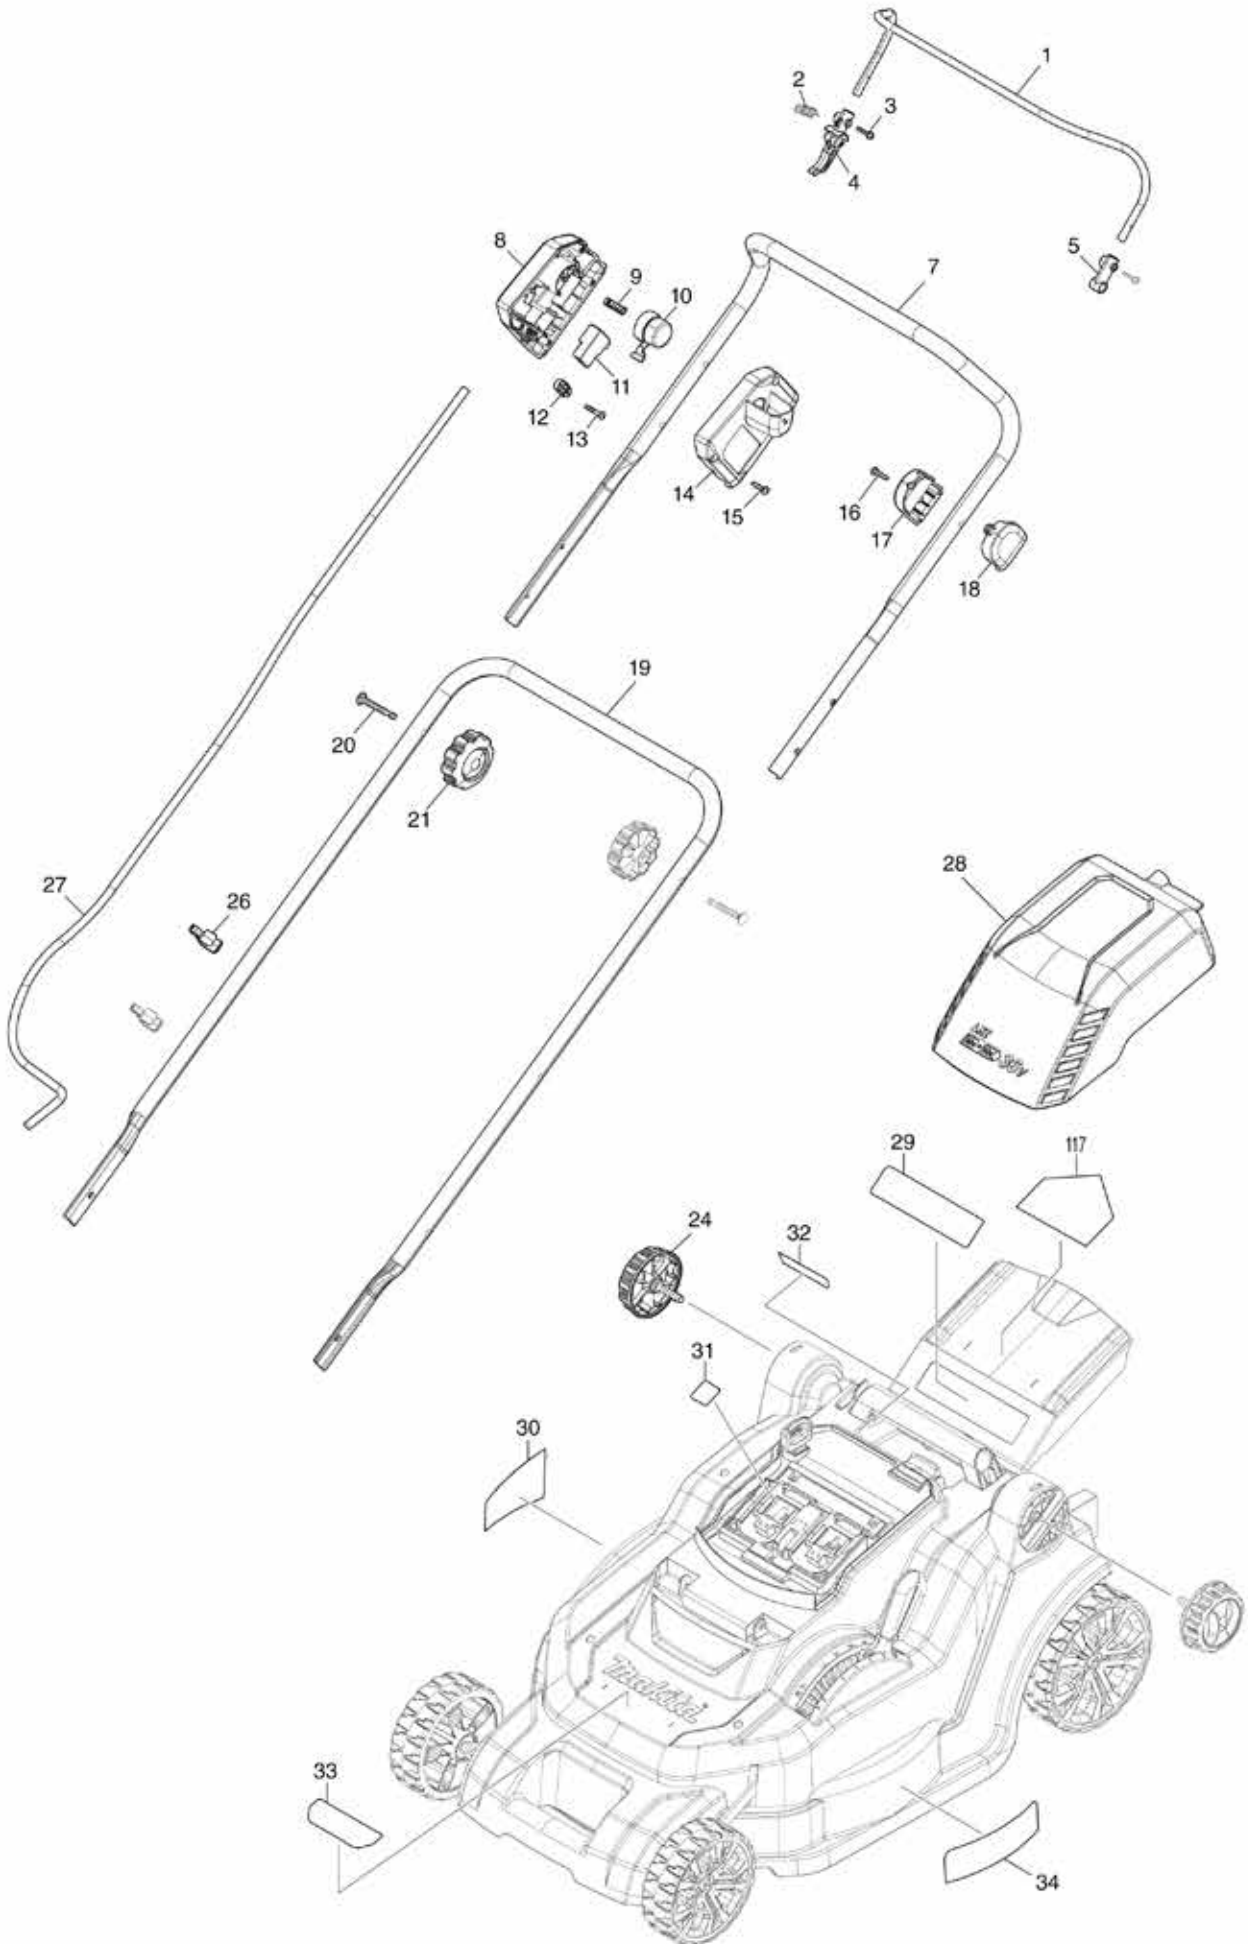

(VN) DLM432 / 430MM CORDLESS LAWN MOWER

(VN) DLM432 / 430MM CORDLESS LAWN MOWER

(VN) DLM432 / 430MM CORDLESS LAWN MOWER

(VN) DLM432 / 430MM CORDLESS LAWN MOWER