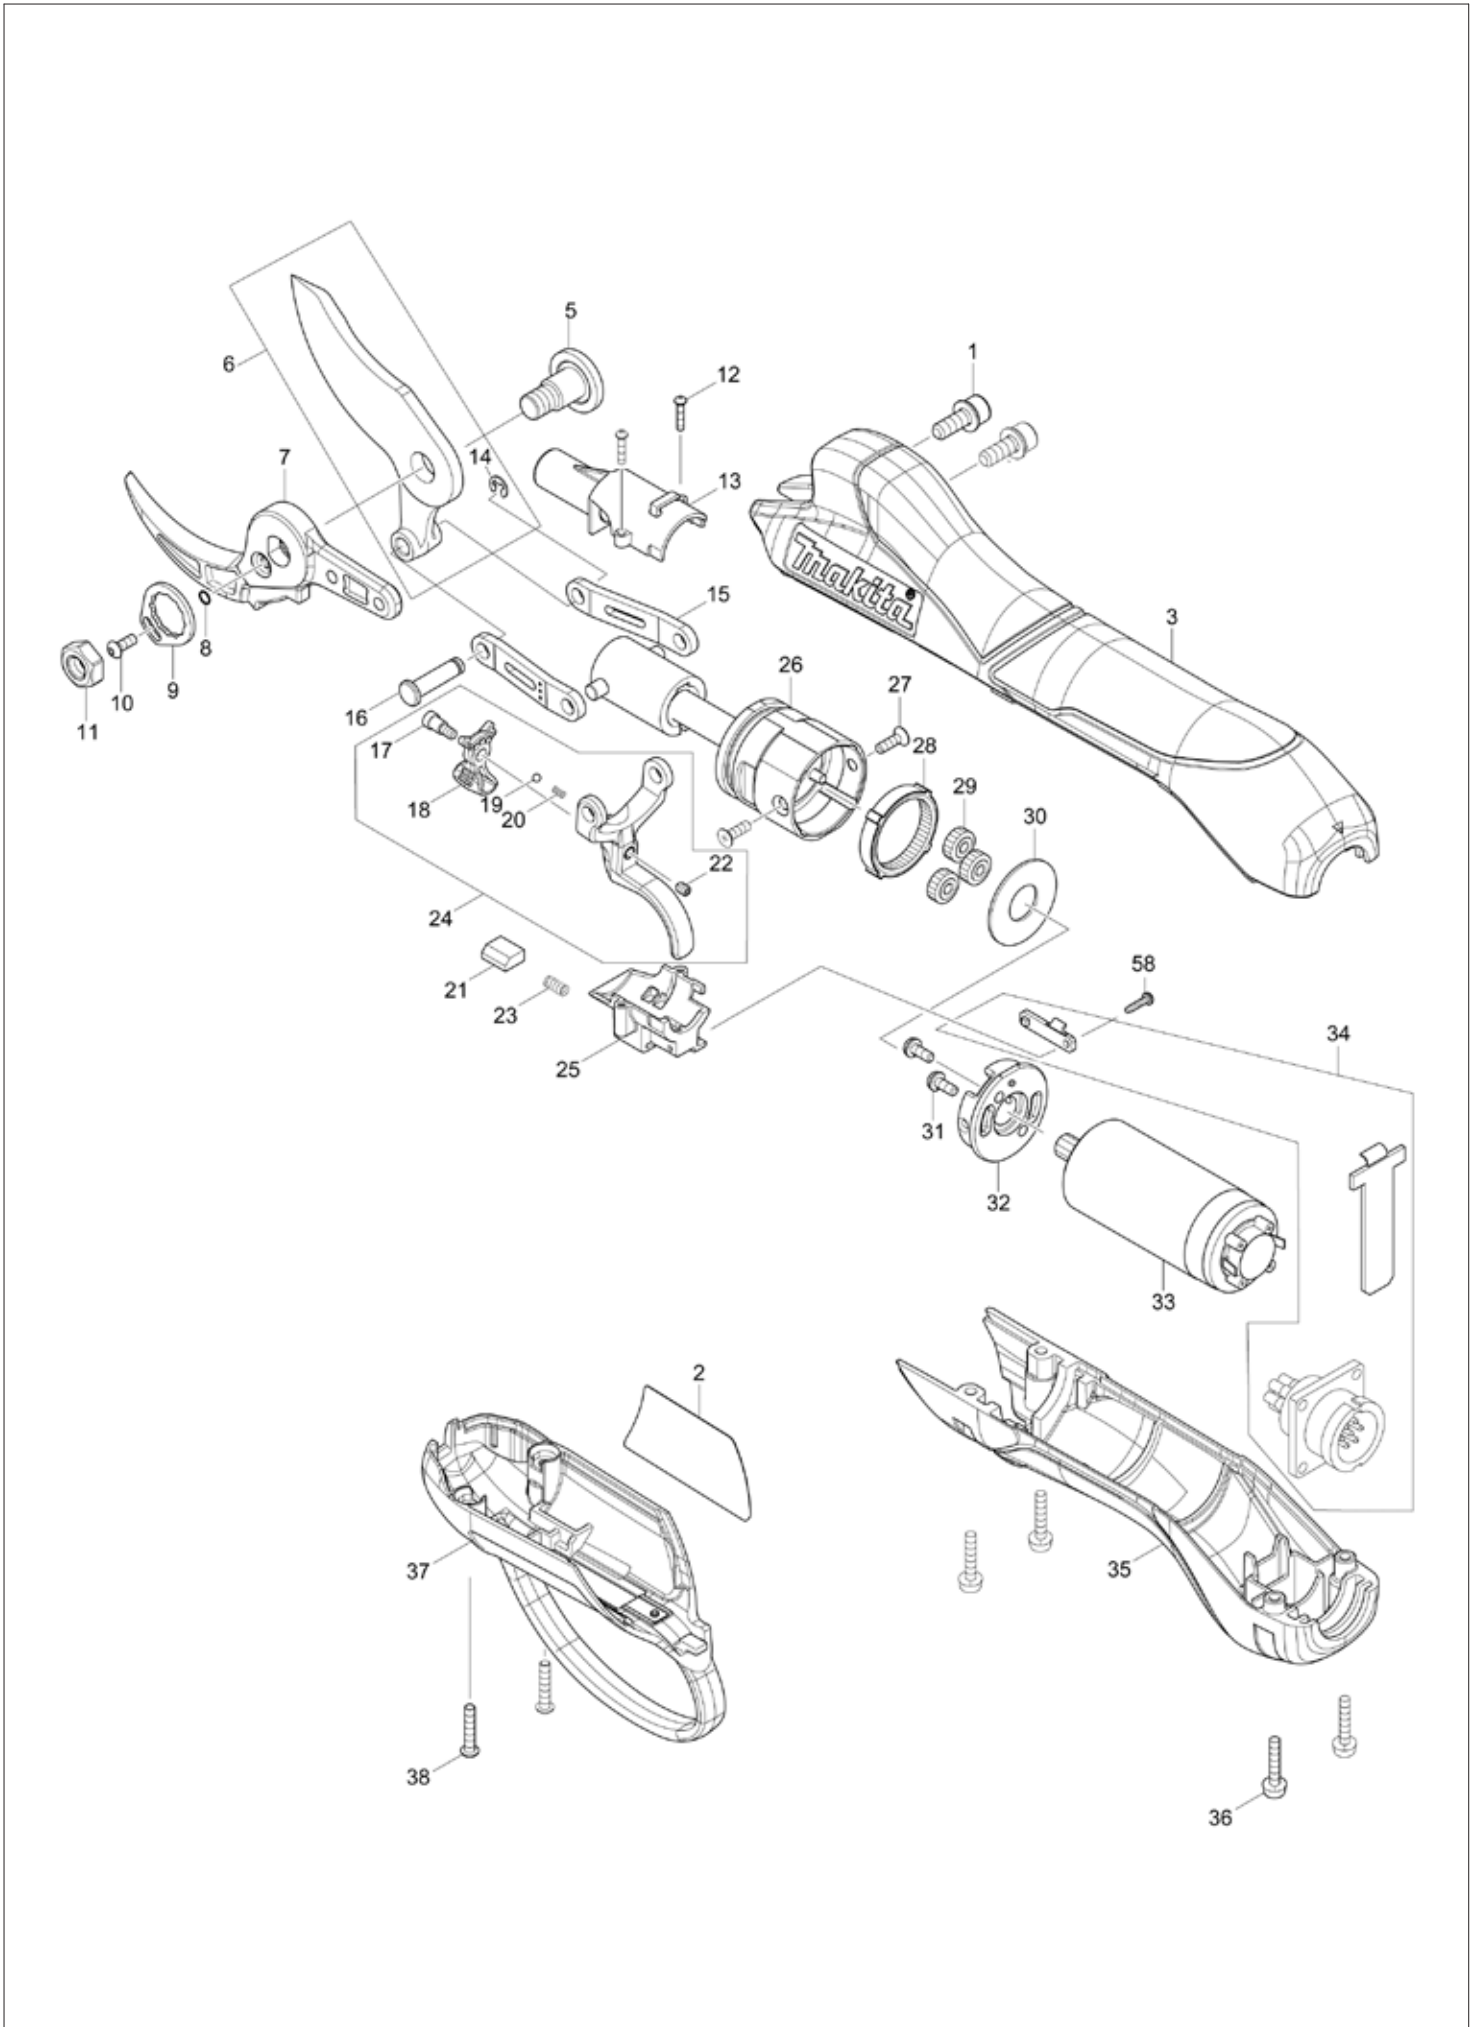

(VN) DUP362 / BATTERY POWERED PRUNING SHEARS

(VN) DUP362 / BATTERY POWERED PRUNING SHEARS