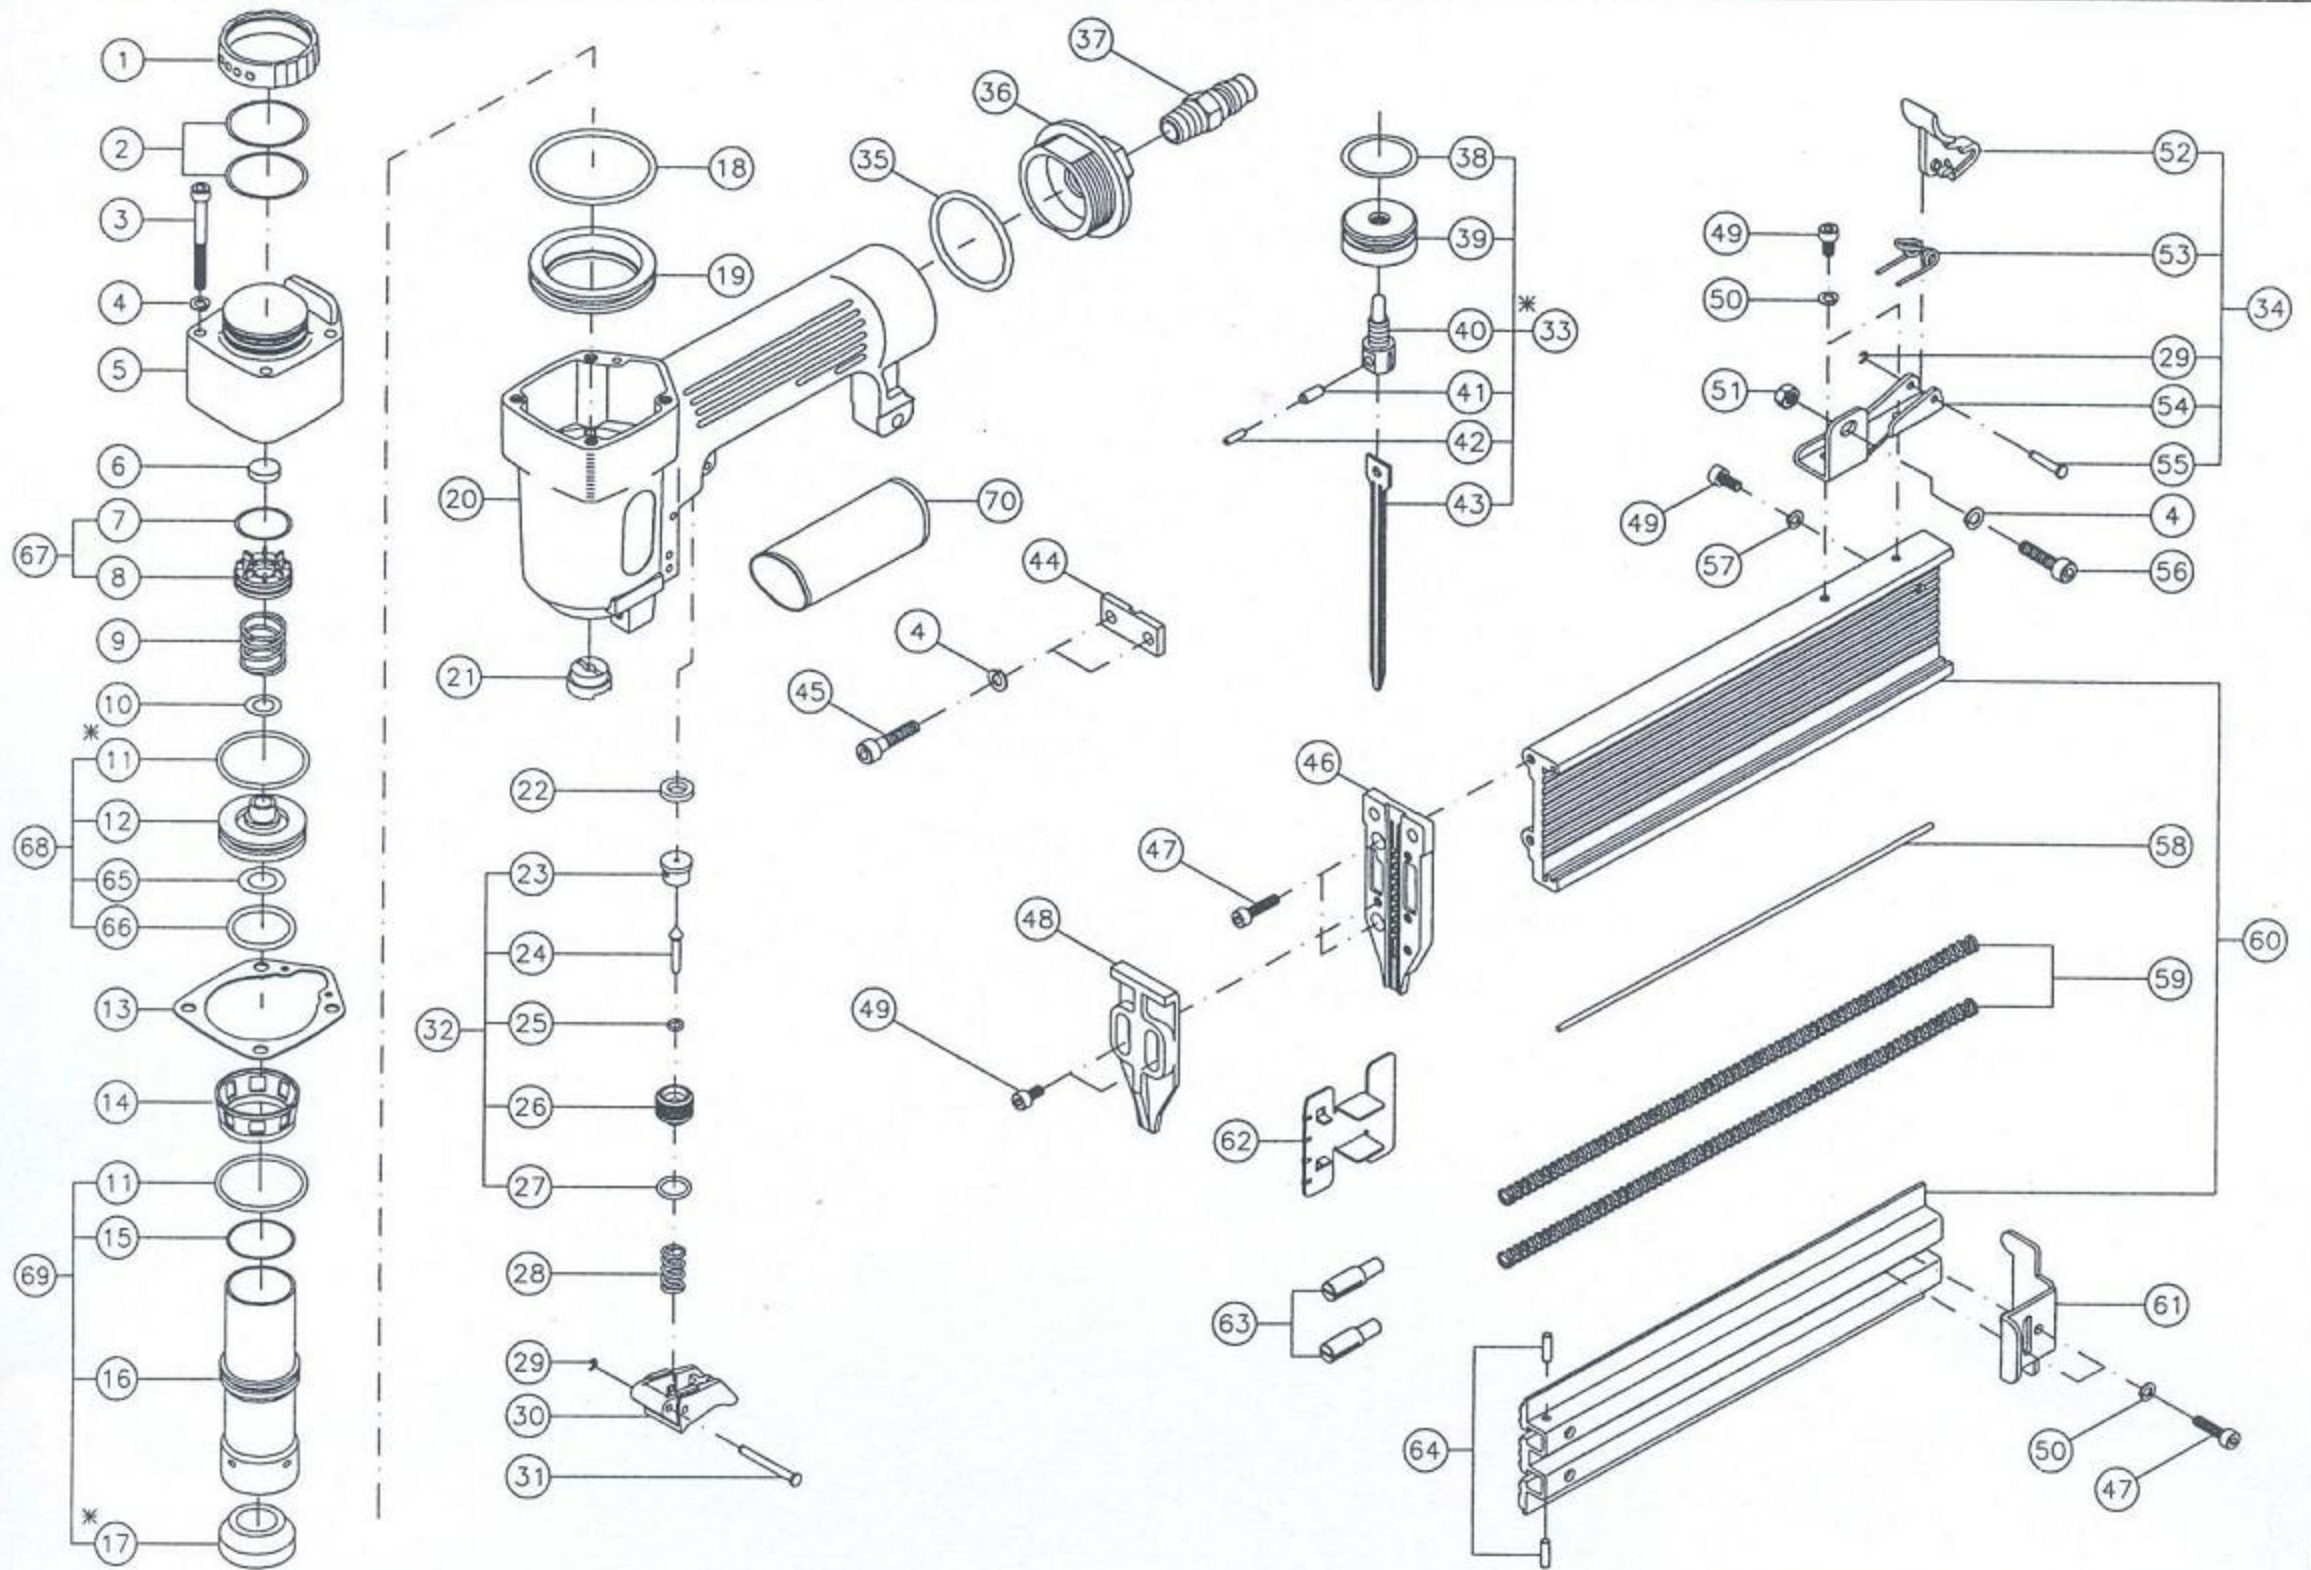

# Parts List For Air Nailer AF504Z

ITEM NO.	PART NO.	DESCRIPTION	QTY	ITEM NO.	PART NO.	DESCRIPTION	QTY
1	A0304-0301	EXHAUST VALVE COLLAR	1	36	A0306-0231	TAIL COVER	1
2	A0200-1261	O-RING 1.301"*0.07"	2	37	A0307-0001	AIR PLUG	1
3	A0000-0341	SCREW M5*50	4	38	A0200-0721	O-RING 22.9*2.7	1
4	A0005-0031	WASHER #5*1.1t	7	39	A0602-0172	PISTON HEAD	1
5	A0301-0151	CYLINDER CAP	1	40	A0601-0011	DRIVER BLADE PIN	1
6	A0311-0121	SEAL, AIR	1	41	A0011-0051	OUTER SPRING PIN 4*10	1
7	A0200-0241	O-RING 22*1.5	1	42	A0011-0061	INNER SPRING PIN 2.5*10	1
8	A0314-0141	EXHAUST VALVE SITE	1	43	A0600-1731	DRIVER BLADE	1
9	A0100-0221	SPRING	1	44	A0800-0021	SPACER	1
10	A0200-0231	O-RING 9.8*2.4	1	45	A0000-0101	SCREW M5*22	2
11	A0200-0071	O-RING 31*2.5	2	46	A0801-0511	DRIVER GUIDE	1
12	A0308-0241	FIRING VALVE PISTON	1	47	A0000-0021	SCREW M4*16	4
13	A0205-0111	GASKET	1	48	A0801-1331	DRIVER GUIDE COVER	1
14	A0305-0071	COLLAR	1	49	A0000-0011	SCREW M4*8	5
15	A0200-0301	O-RING 28*1.2	1	50	A0005-0051	WASHER #4*0.9t	4
16	A0303-0141	CYLINDER	1	51	A0004-0001	HEX. NUT M5	1
17	A0309-0011	BUMPER	1	52	A0709-0081	CLICK LEVER	1
18	A0200-0911	O-RING 39.4*3.1	1	53	A0103-0061	SPRING	1
19	A0800-0381	SPACER	1	54	A0706-0201	SPRING HOLDER	1
20	A0401-1161	BODY	1	55	A0006-0041	STEP PIN $\phi$ 5*16.7	1
21	A0310-0241	NOZZLE	1	56	A0000-0091	SCREW M5*20	1
22	A0505-0041	SEAL, AIR	1	57	A0005-0071	WASHER #4*1.2t	1
23	A0503-0211	TRIGGER VALVE HEAD	1	58	A0708-0031	STEEL BAR	1
24	A0504-0001	TRIGGER VALVE STEM	1	59	A0100-0031	COMPRESSION SPRING	2
25	A0200-0321	O-RING 3.8*1.5	1	60	B0700-5731	MAGAZINE SET	1
26	A0503-0041	TRIGGER VALVE GUIDE	1	61	A0716-0171	END STOPPER	1
27	A0200-0331	O-RING 9.8*1.9	1	62	A0707-0451	PUSHER	1
28	A0100-0021	COMPRESSION SPRING	1	63	A0706-0691	SPRING HOLDER	2
29	A0005-0041	E-RING $\psi$ 2.5	2	64	A0011-0231	SPRING PIN 3*12	2
30	A0500-0191	TRIGGER	1	65	A0200-0251	O-RING 13*3	1
31	A0006-0271	STEP PIN $\phi$ 2.9*29	1	66	A0200-0081	O-RING 25*3.5	1
32	K0500-0291	TRIGGER VALVE SET	1	67	K0300-0671	EXHAUST VALVE ASS'Y	1
33	K0600-3271	PISTON SET	1	68	K0300-0621	HEAD VALVE PISTON SET	1
34	B0700-0761	CLICK LEVER SET	1	69	K0300-0261	CYLINDER SET	1
35	A0200-0131	O-RING 35*3.5	1	70	A0204-0081	HANDLE GRIP	1